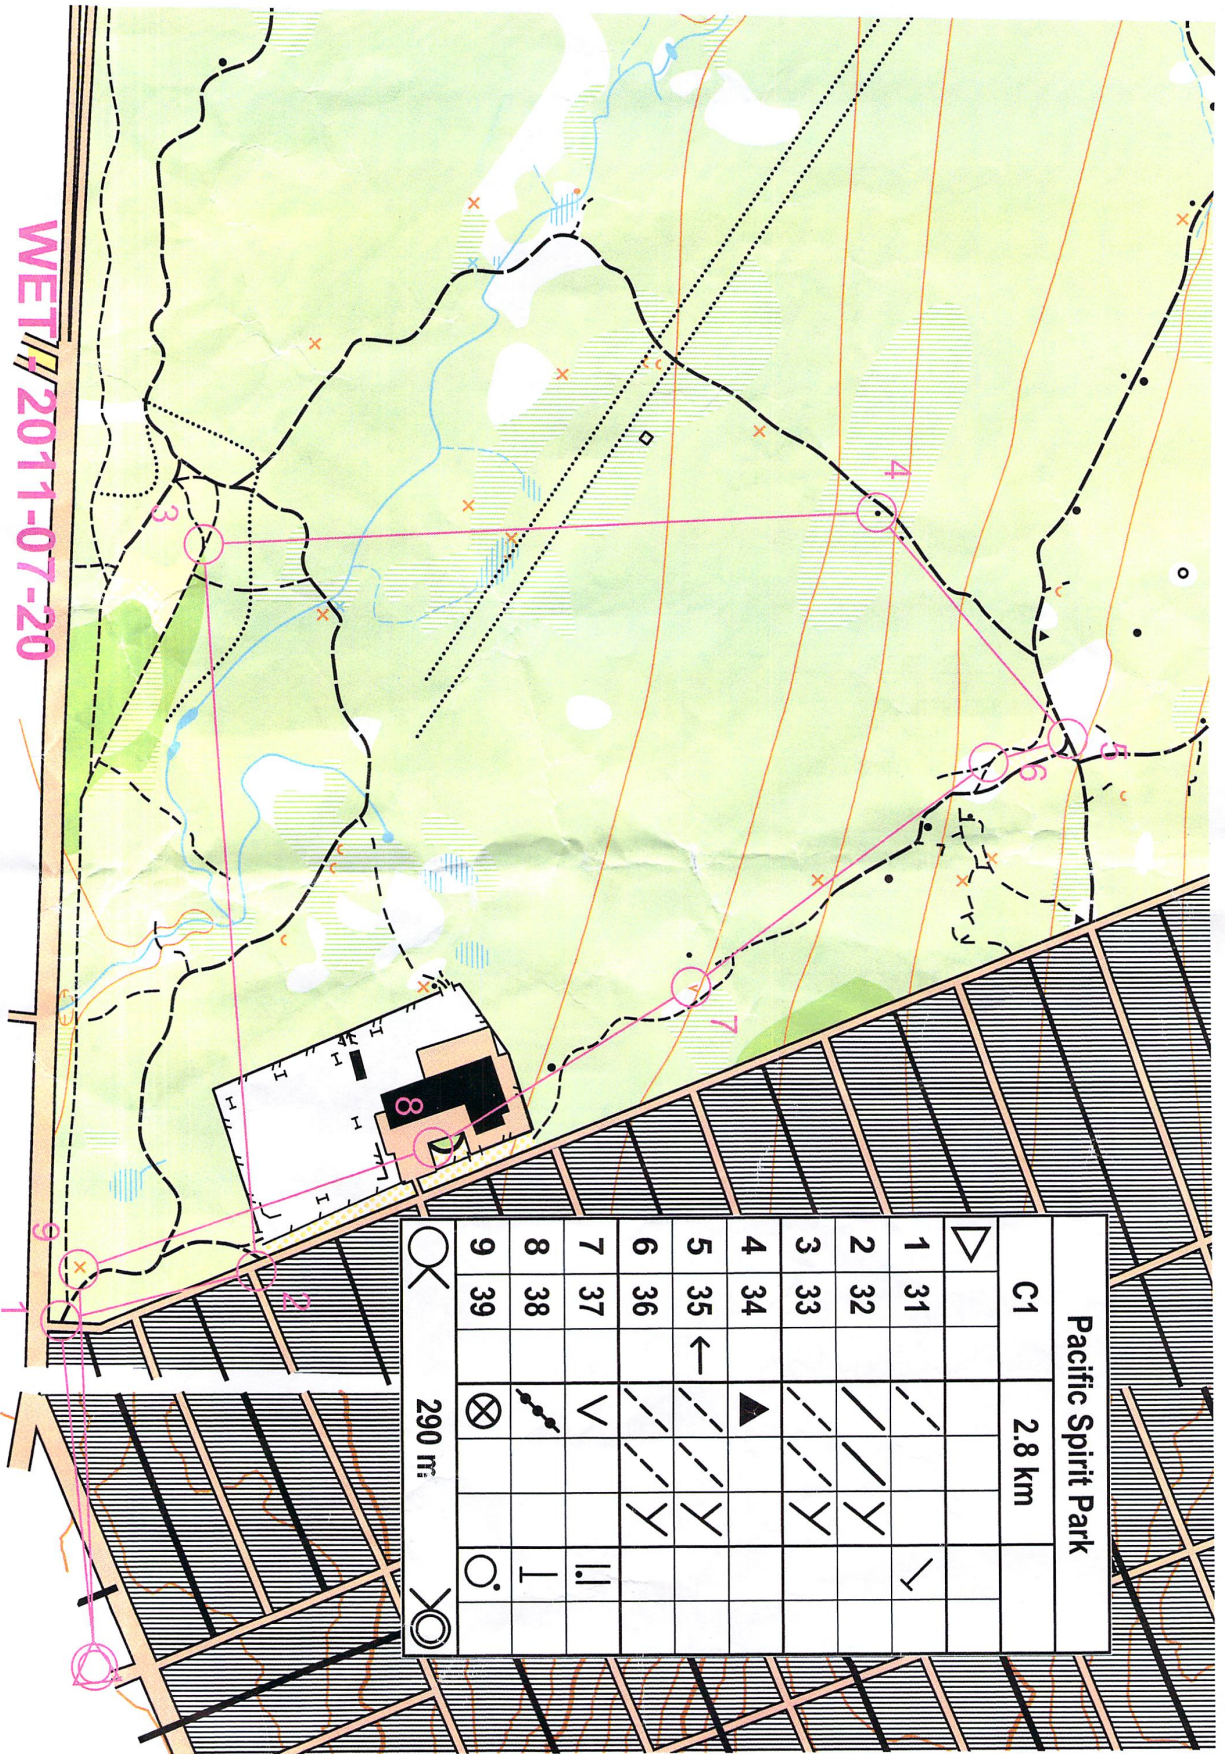

Map produced by the
Greater Vancouver Orienteering Club

See www.orienteingbc.ca/gvoc/maps
for conditions of use

WET - 2011-07-20

Scale: 1:4 000

Contour interval: 2 m

Musqueam Park

WET 2011-07-20

Pacific Spirit Park		2.8 km	
C1			
1	31		Y
2	32		Y
3	33		Y
4	34	▲	
5	35	←	Y
6	36		Y
7	37	V	l.l
8	38	⚡	
9	39	⊗	○

290 m