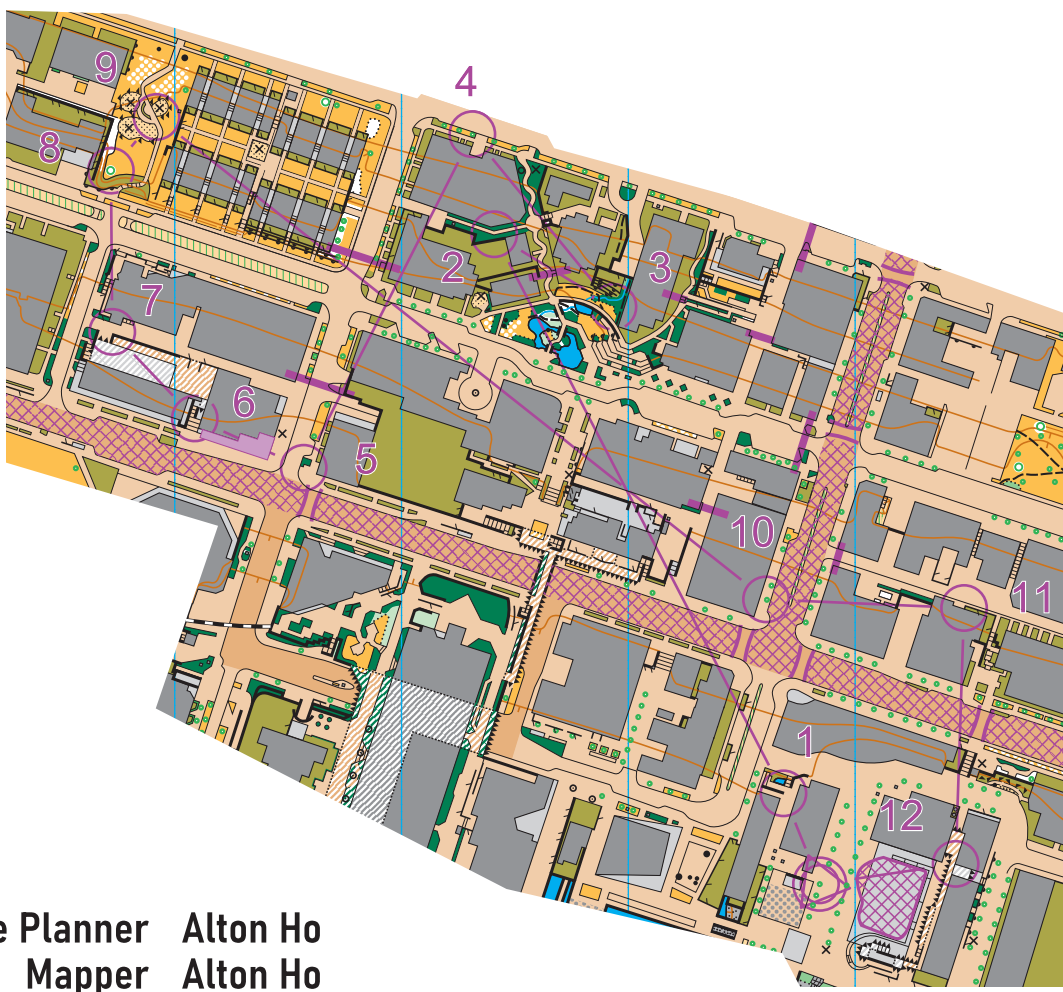

# Lonsdale Quay

Scale 1:4000 Contours 2m

Course Planner Alton Ho  
Mapper Alton Ho