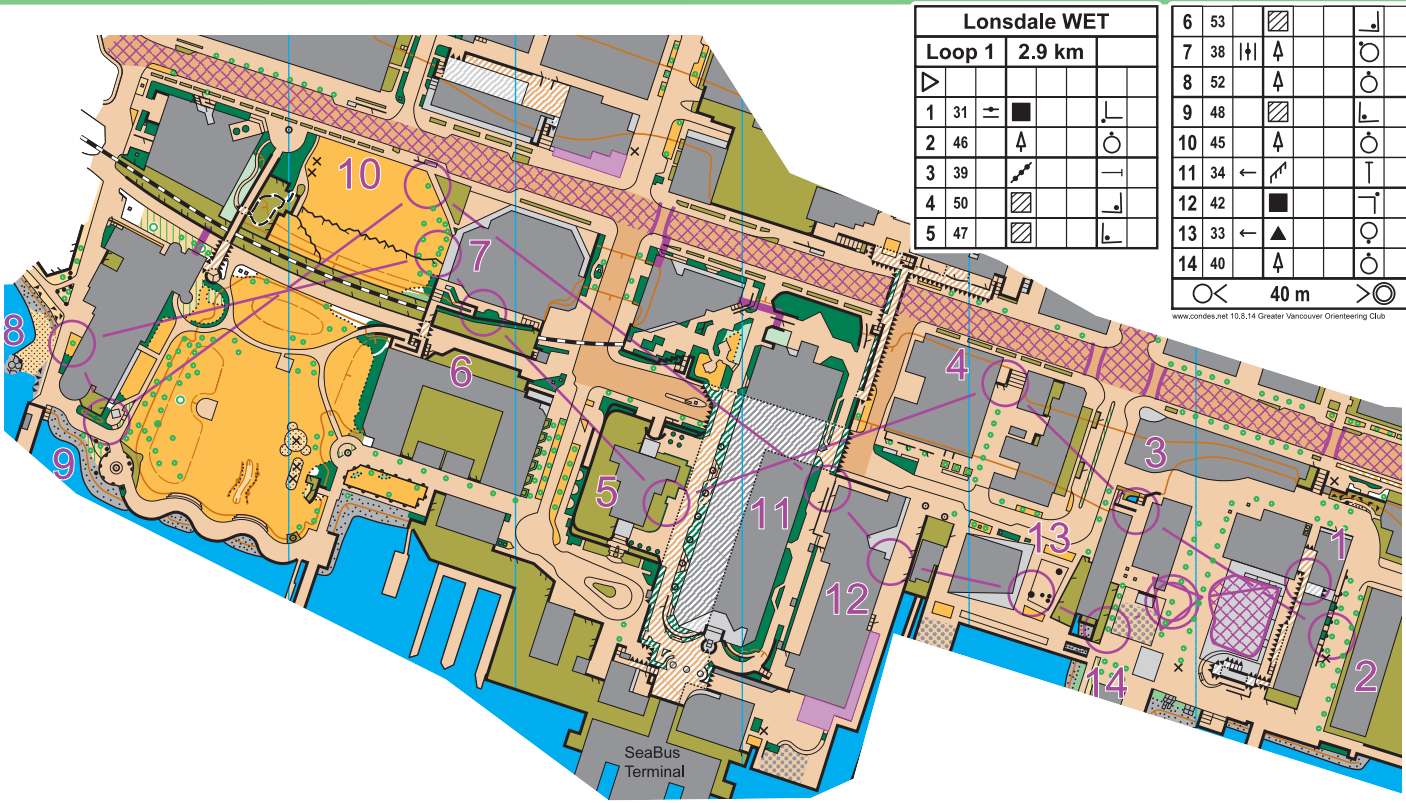

# Lonsdale Quay

Scale 1:4000 Contours 2m

Course Planner Alton Ho  
Mapper Alton Ho