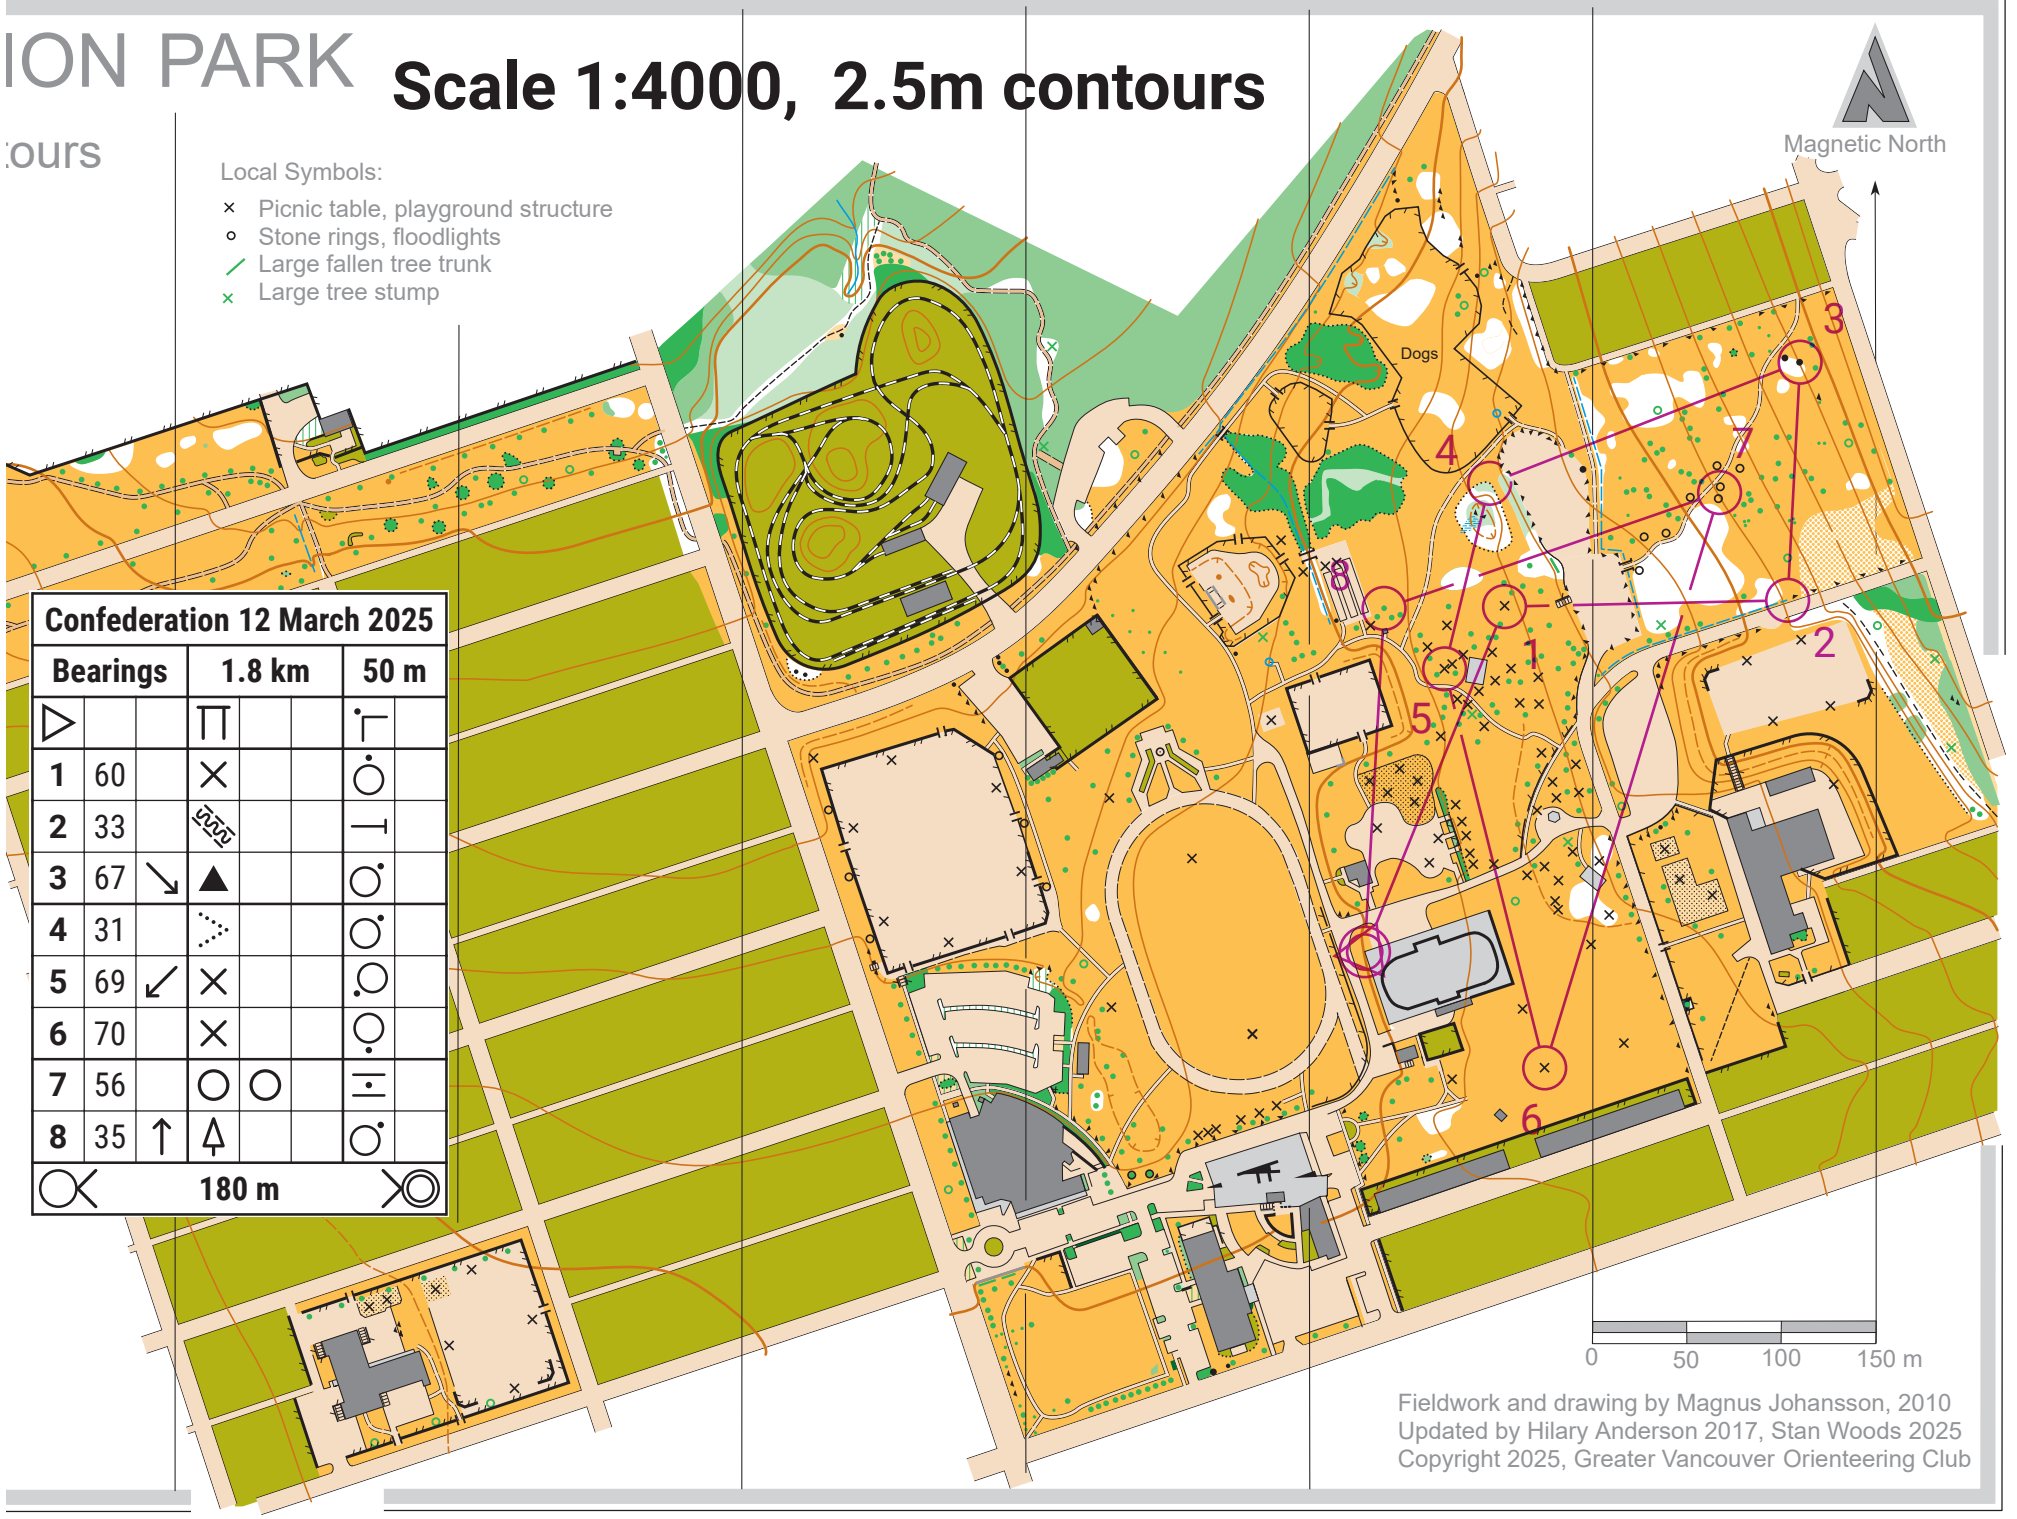

ION PARK

Scale 1:4000, 2.5m contours

OURS

Local Symbols:

- × Picnic table, playground structure
- Stone rings, floodlights
- Large fallen tree trunk
- × Large tree stump

Confederation 12 March 2025

Bearings	1.8 km	50 m
▷	Π	┌
1 60	×	○
2 33	⌌	┌
3 67	↙ ▲	○
4 31	⋯	○
5 69	↙ ×	○
6 70	×	○
7 56	○ ○	┌
8 35	↑ ▲	○

○ 180 m ○

0 50 100 150 m

Fieldwork and drawing by Magnus Johansson, 2010
 Updated by Hilary Anderson 2017, Stan Woods 2025
 Copyright 2025, Greater Vancouver Orienteering Club