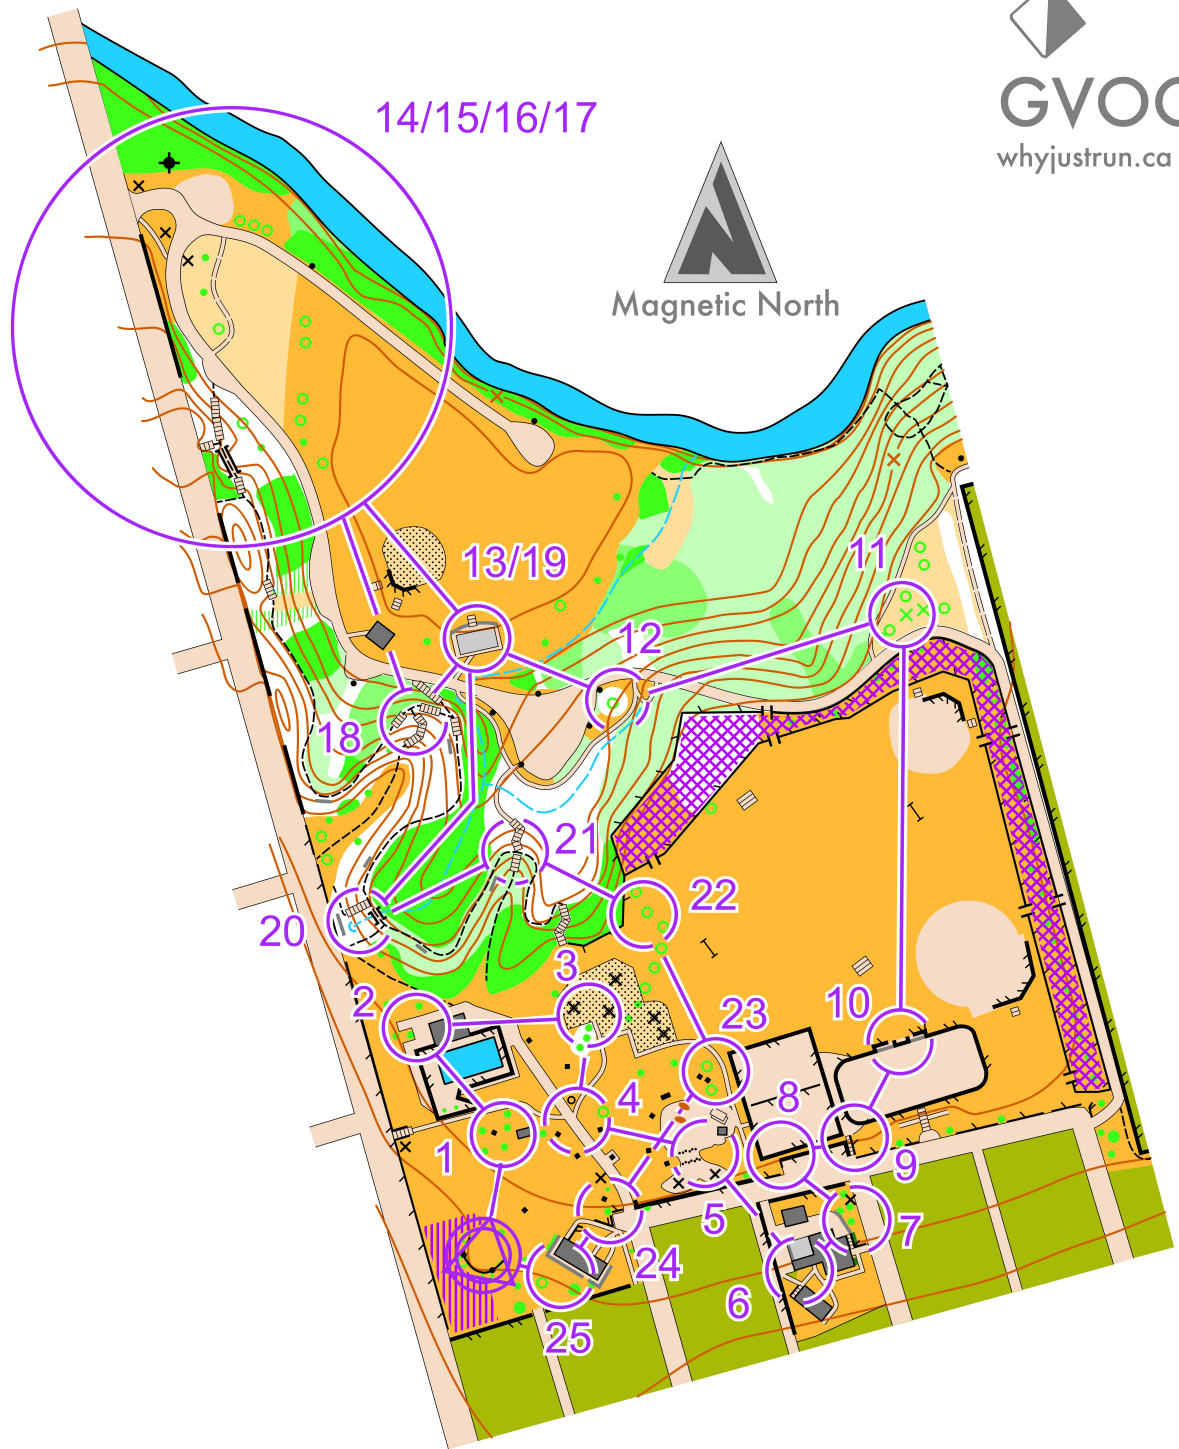

HUME PARK

Scale 1:4000, 2m contours

Conforms to ISSOM 2007

GVOC
whyjustrun.ca

Fieldwork & drawing by Meghan Rance (2012)
Updated by John Rance & Hilary Anderson (2015)
Updated by Tomas Graham (2025)

© Copyright 2025, Greater Vancouver Orienteering Club

0 50 100 m

Advanced