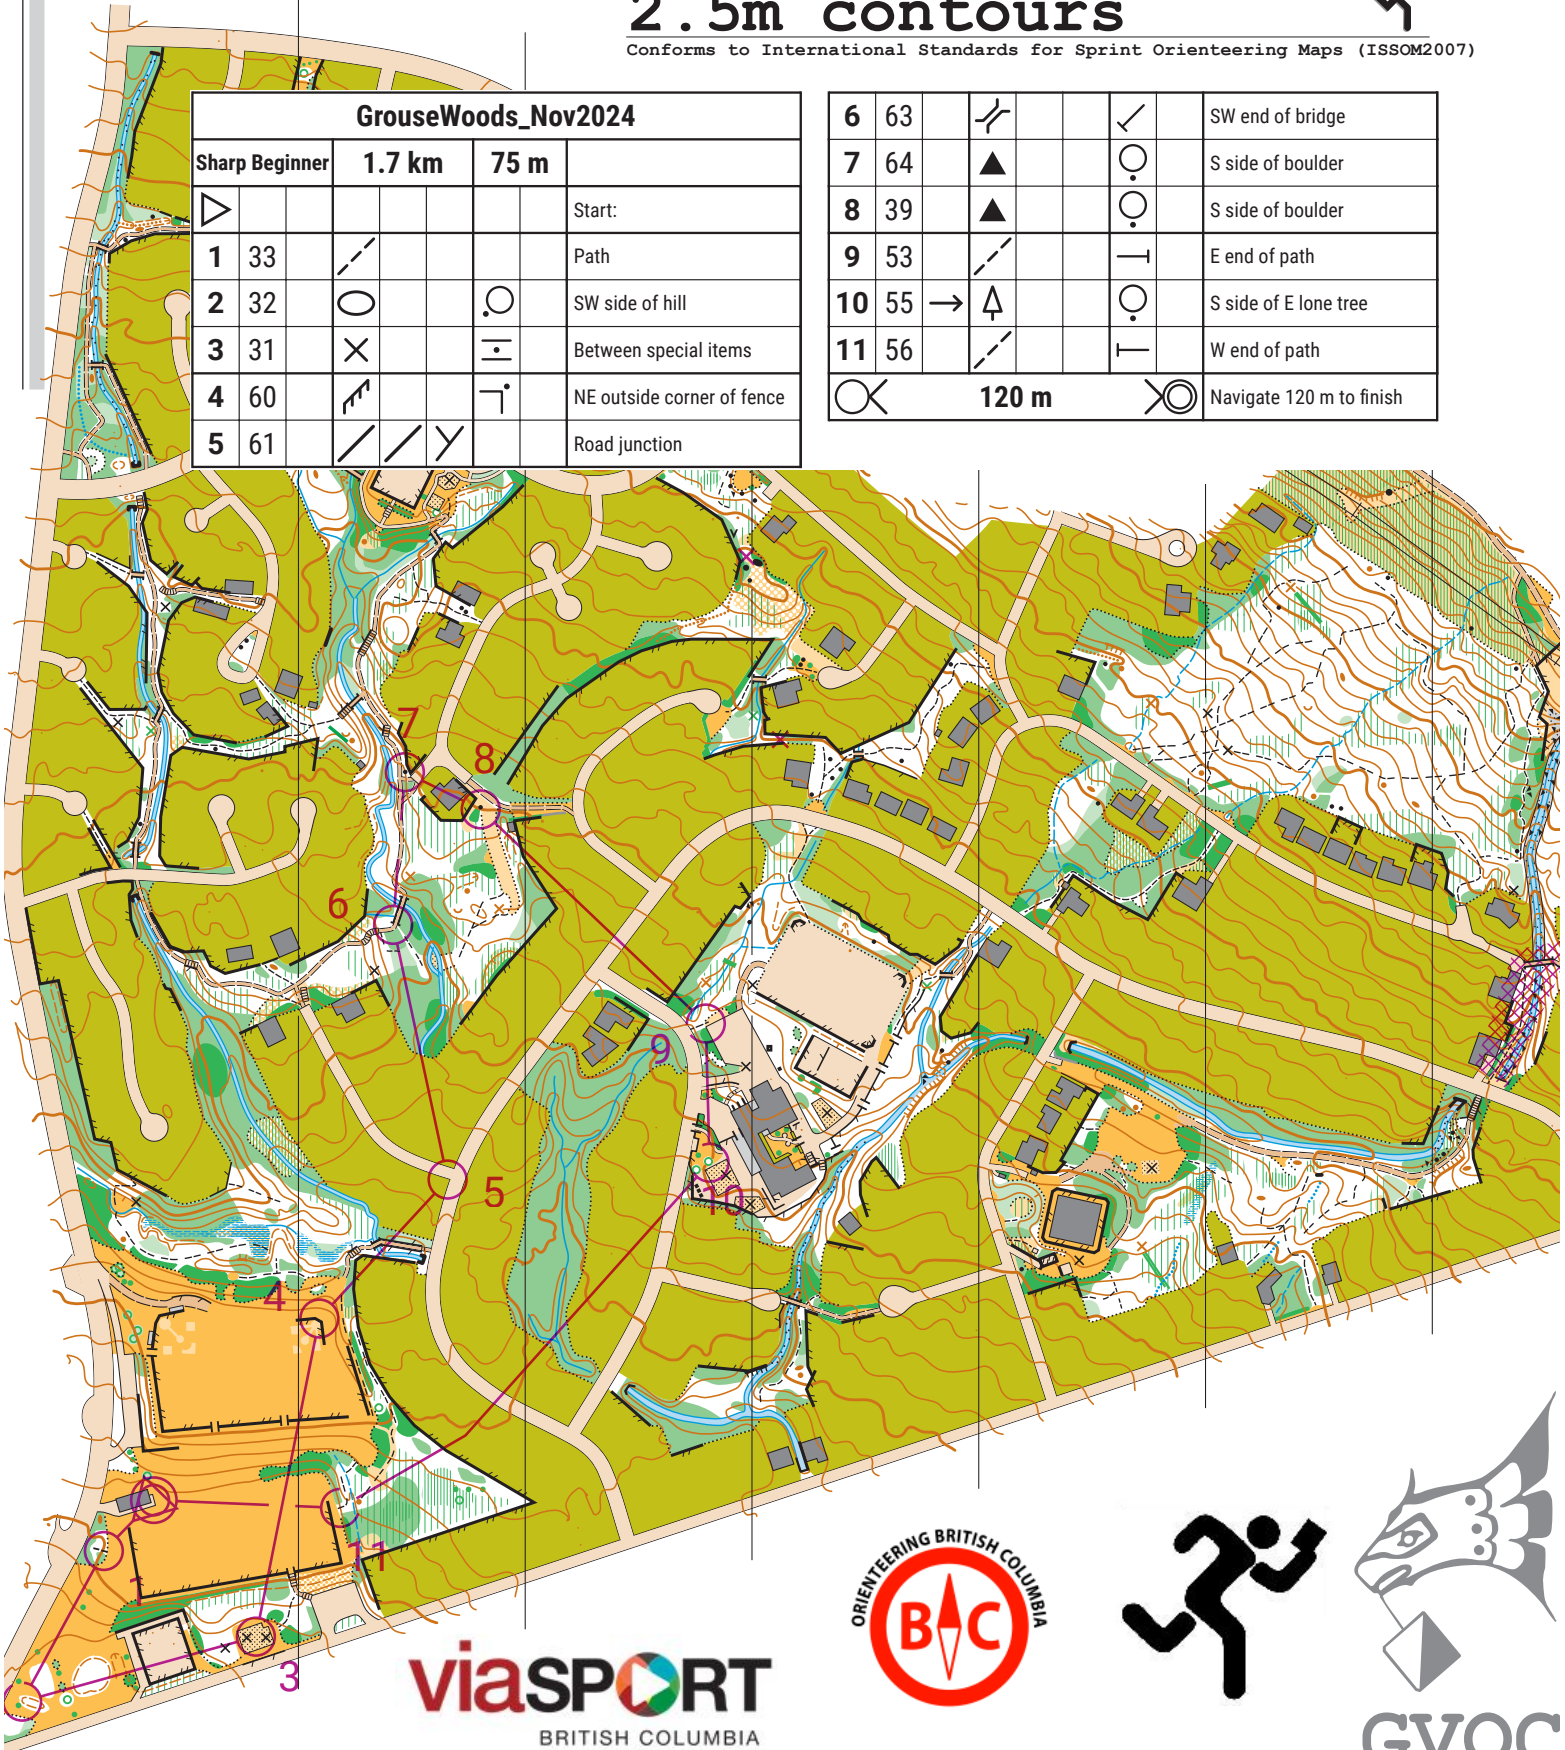

# Grousewoods

Scale 1:5000

2.5m contours

Conforms to International Standards for Sprint Orienteering Maps (ISSOM2007)

GrouseWoods_Nov2024					
Sharp Beginner	1.7 km	75 m			
					Start:
1 33					Path
2 32					SW side of hill
3 31					Between special items
4 60					NE outside corner of fence
5 61					Road junction

6 63					SW end of bridge
7 64					S side of boulder
8 39					S side of boulder
9 53					E end of path
10 55					S side of E lone tree
11 56					W end of path
	120 m				Navigate 120 m to finish

**viaSPORT**  
BRITISH COLUMBIA