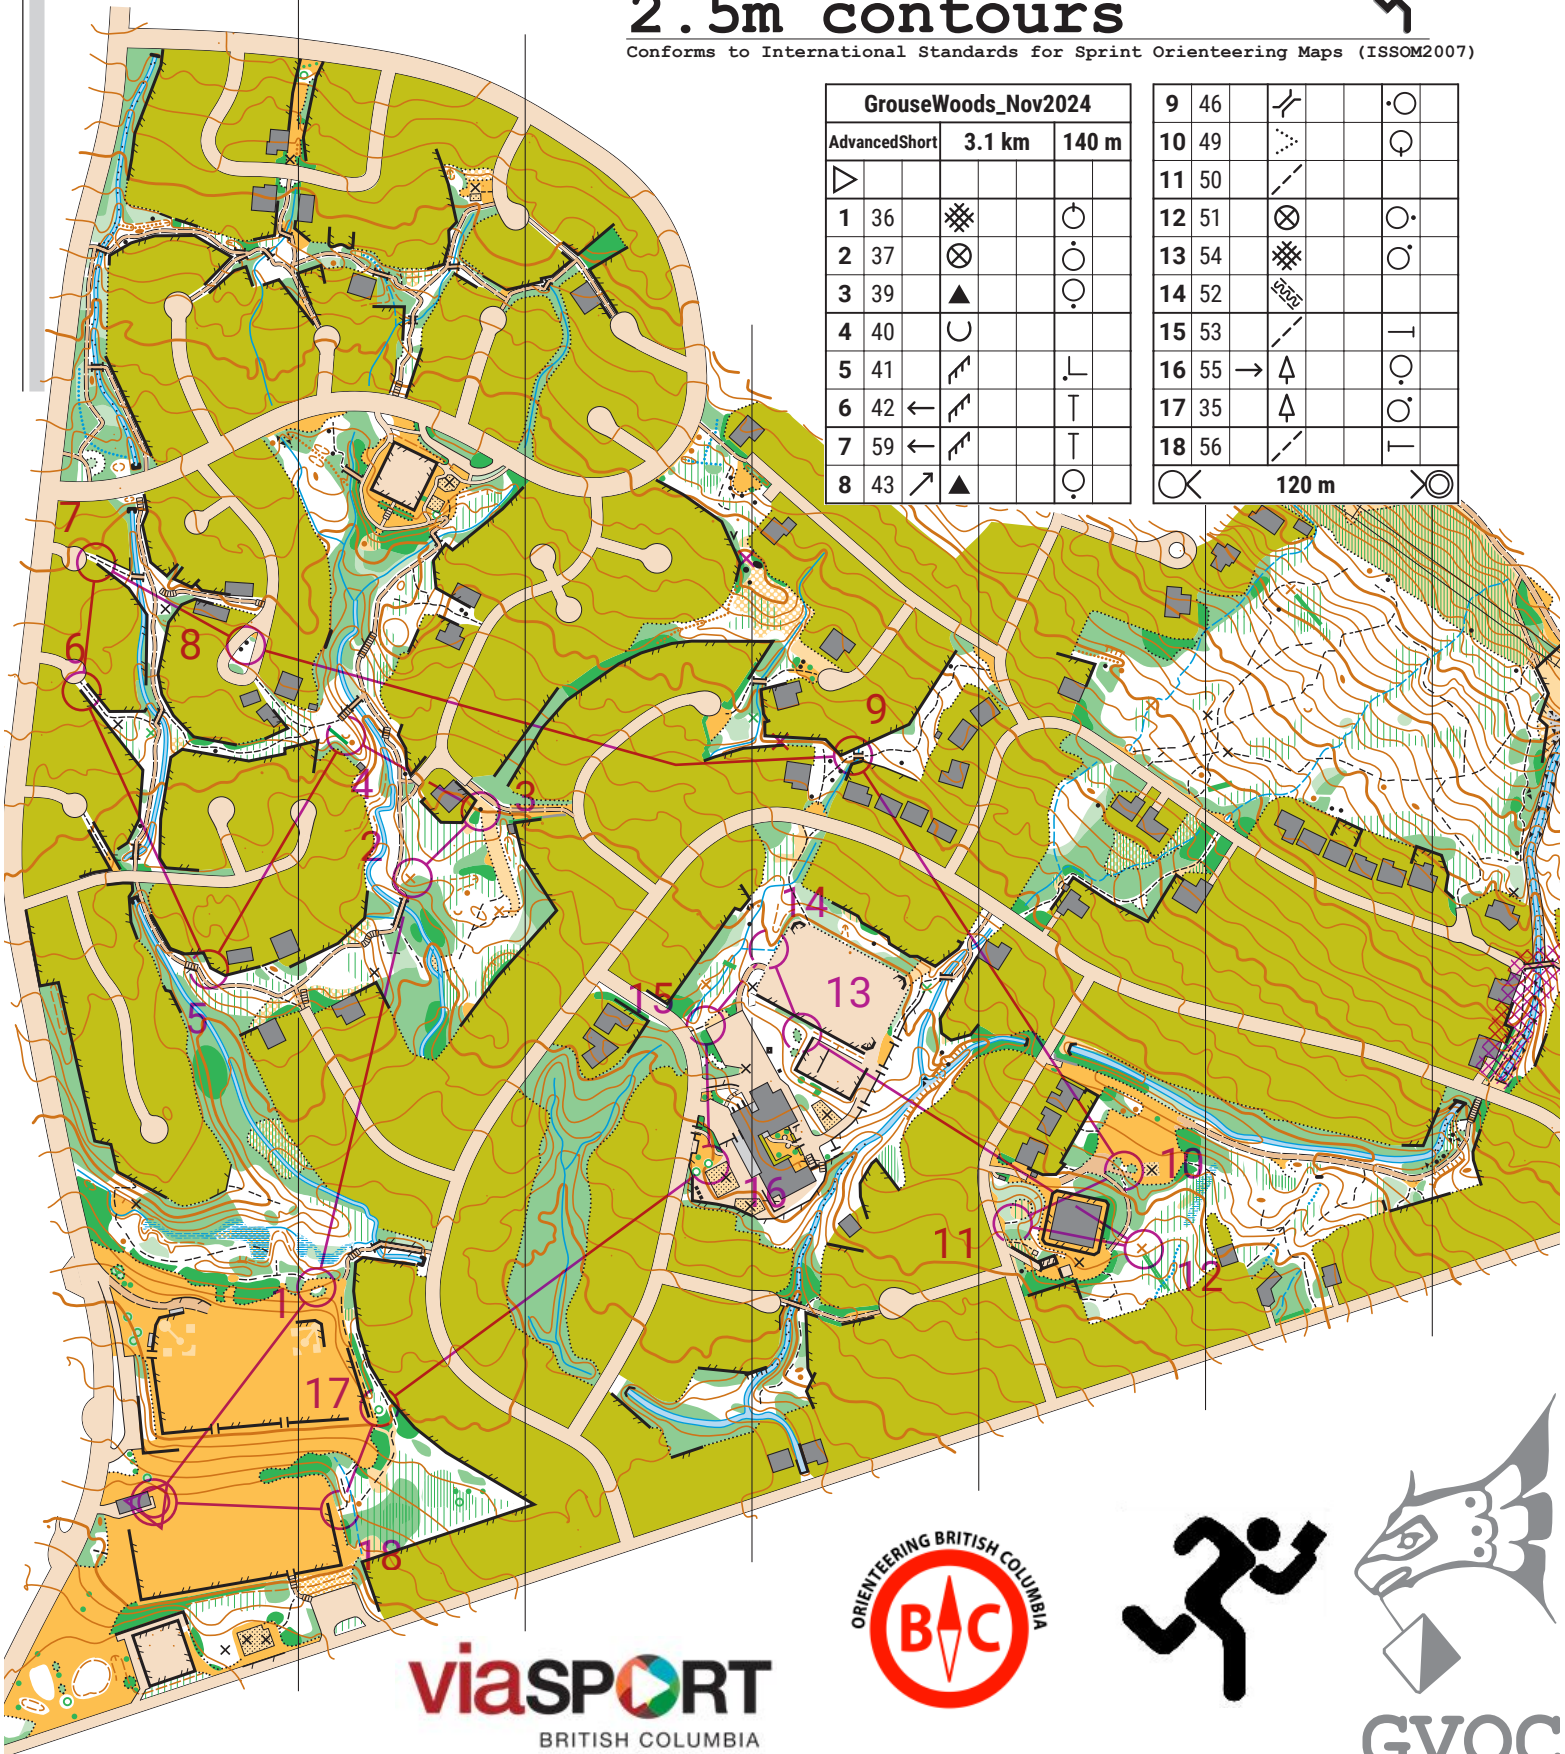

Event Dir. #: 604 726 1817 (Laurent)

Grousewoods

Scale 1:5000

2.5m contours

Conforms to International Standards for Sprint Orienteering Maps (ISSOM2007)

GrouseWoods_Nov2024			
Advanced	Short	3.1 km	140 m
▷			
1	36	⊞	○
2	37	⊗	○
3	39	▲	○
4	40	⊂	
5	41	↗	└
6	42	←	└
7	59	←	└
8	43	↗	○

9	46	↘	○
10	49	⋯	○
11	50	↘	
12	51	⊗	○
13	54	⊞	○
14	52	↘	
15	53	↘	└
16	55	→	○
17	35	↑	○
18	56	↘	└

120 m

viaSPORT
BRITISH COLUMBIA

GVOC
whyjustrun.ca