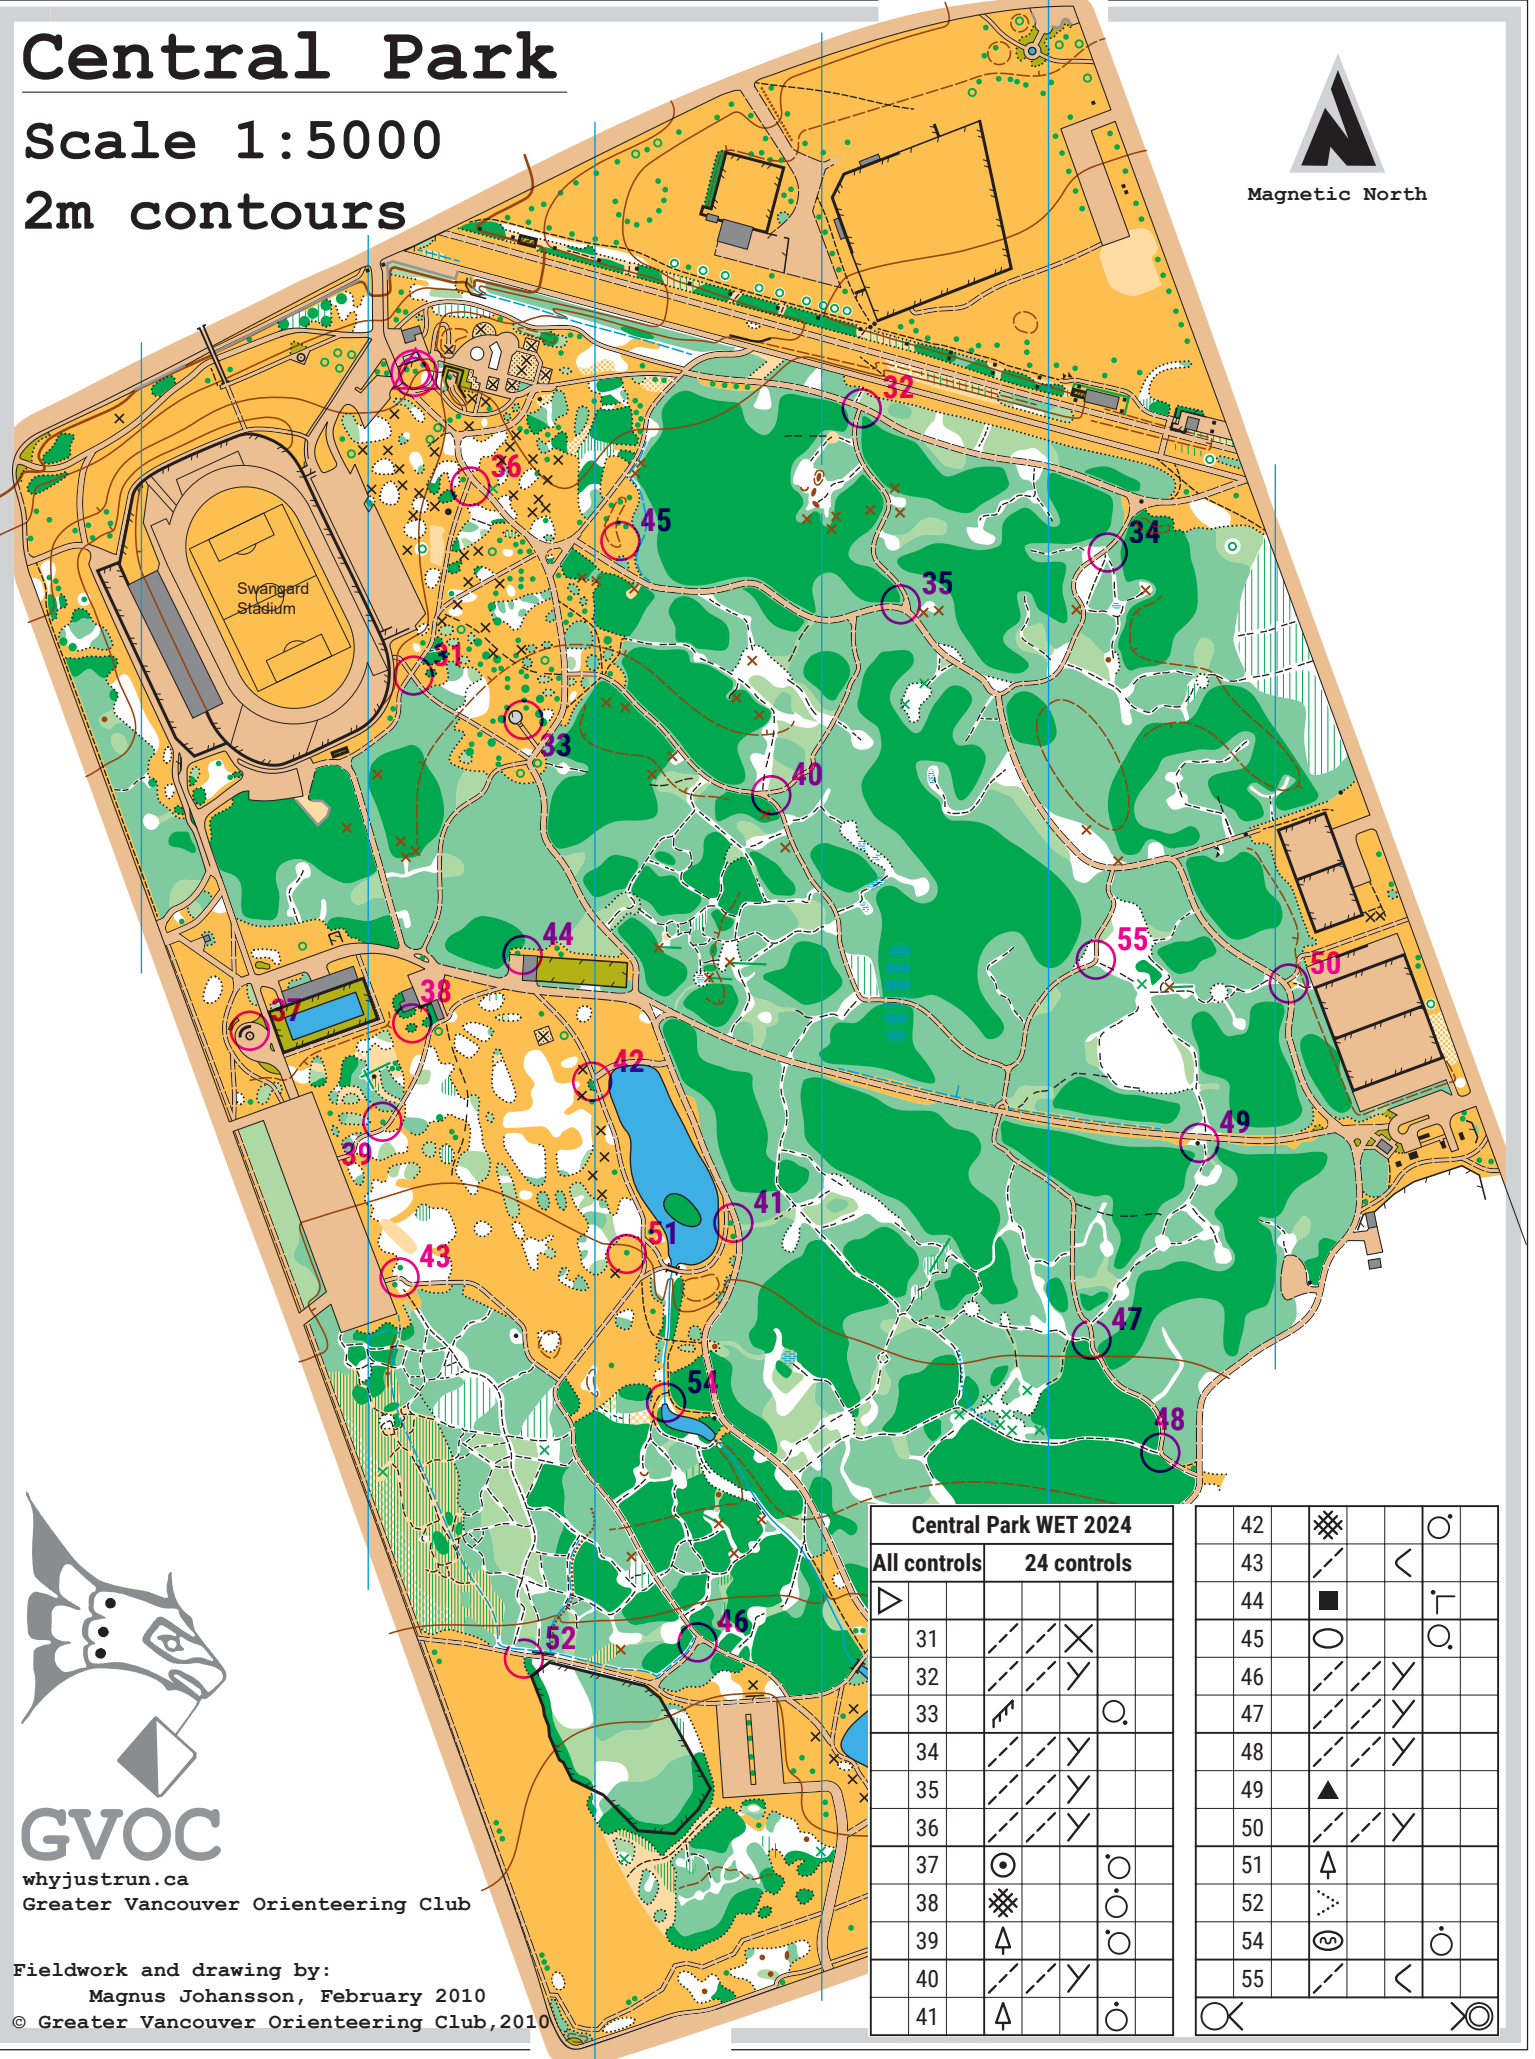

Central Park

Scale 1:5000

2m contours

Magnetic North

GVOC

whyjustrun.ca

Greater Vancouver Orienteering Club

Fieldwork and drawing by:

Magnus Johansson, February 2010

© Greater Vancouver Orienteering Club, 2010

Central Park WET 2024

	All controls	24 controls	
31	⚡	⚡	⚡
32	⚡	⚡	⚡
33	⚡	⚡	⚡
34	⚡	⚡	⚡
35	⚡	⚡	⚡
36	⚡	⚡	⚡
37	⚡	⚡	⚡
38	⚡	⚡	⚡
39	⚡	⚡	⚡
40	⚡	⚡	⚡
41	⚡	⚡	⚡

42	⚡	⚡	⚡
43	⚡	⚡	⚡
44	⚡	⚡	⚡
45	⚡	⚡	⚡
46	⚡	⚡	⚡
47	⚡	⚡	⚡
48	⚡	⚡	⚡
49	⚡	⚡	⚡
50	⚡	⚡	⚡
51	⚡	⚡	⚡
52	⚡	⚡	⚡
54	⚡	⚡	⚡
55	⚡	⚡	⚡