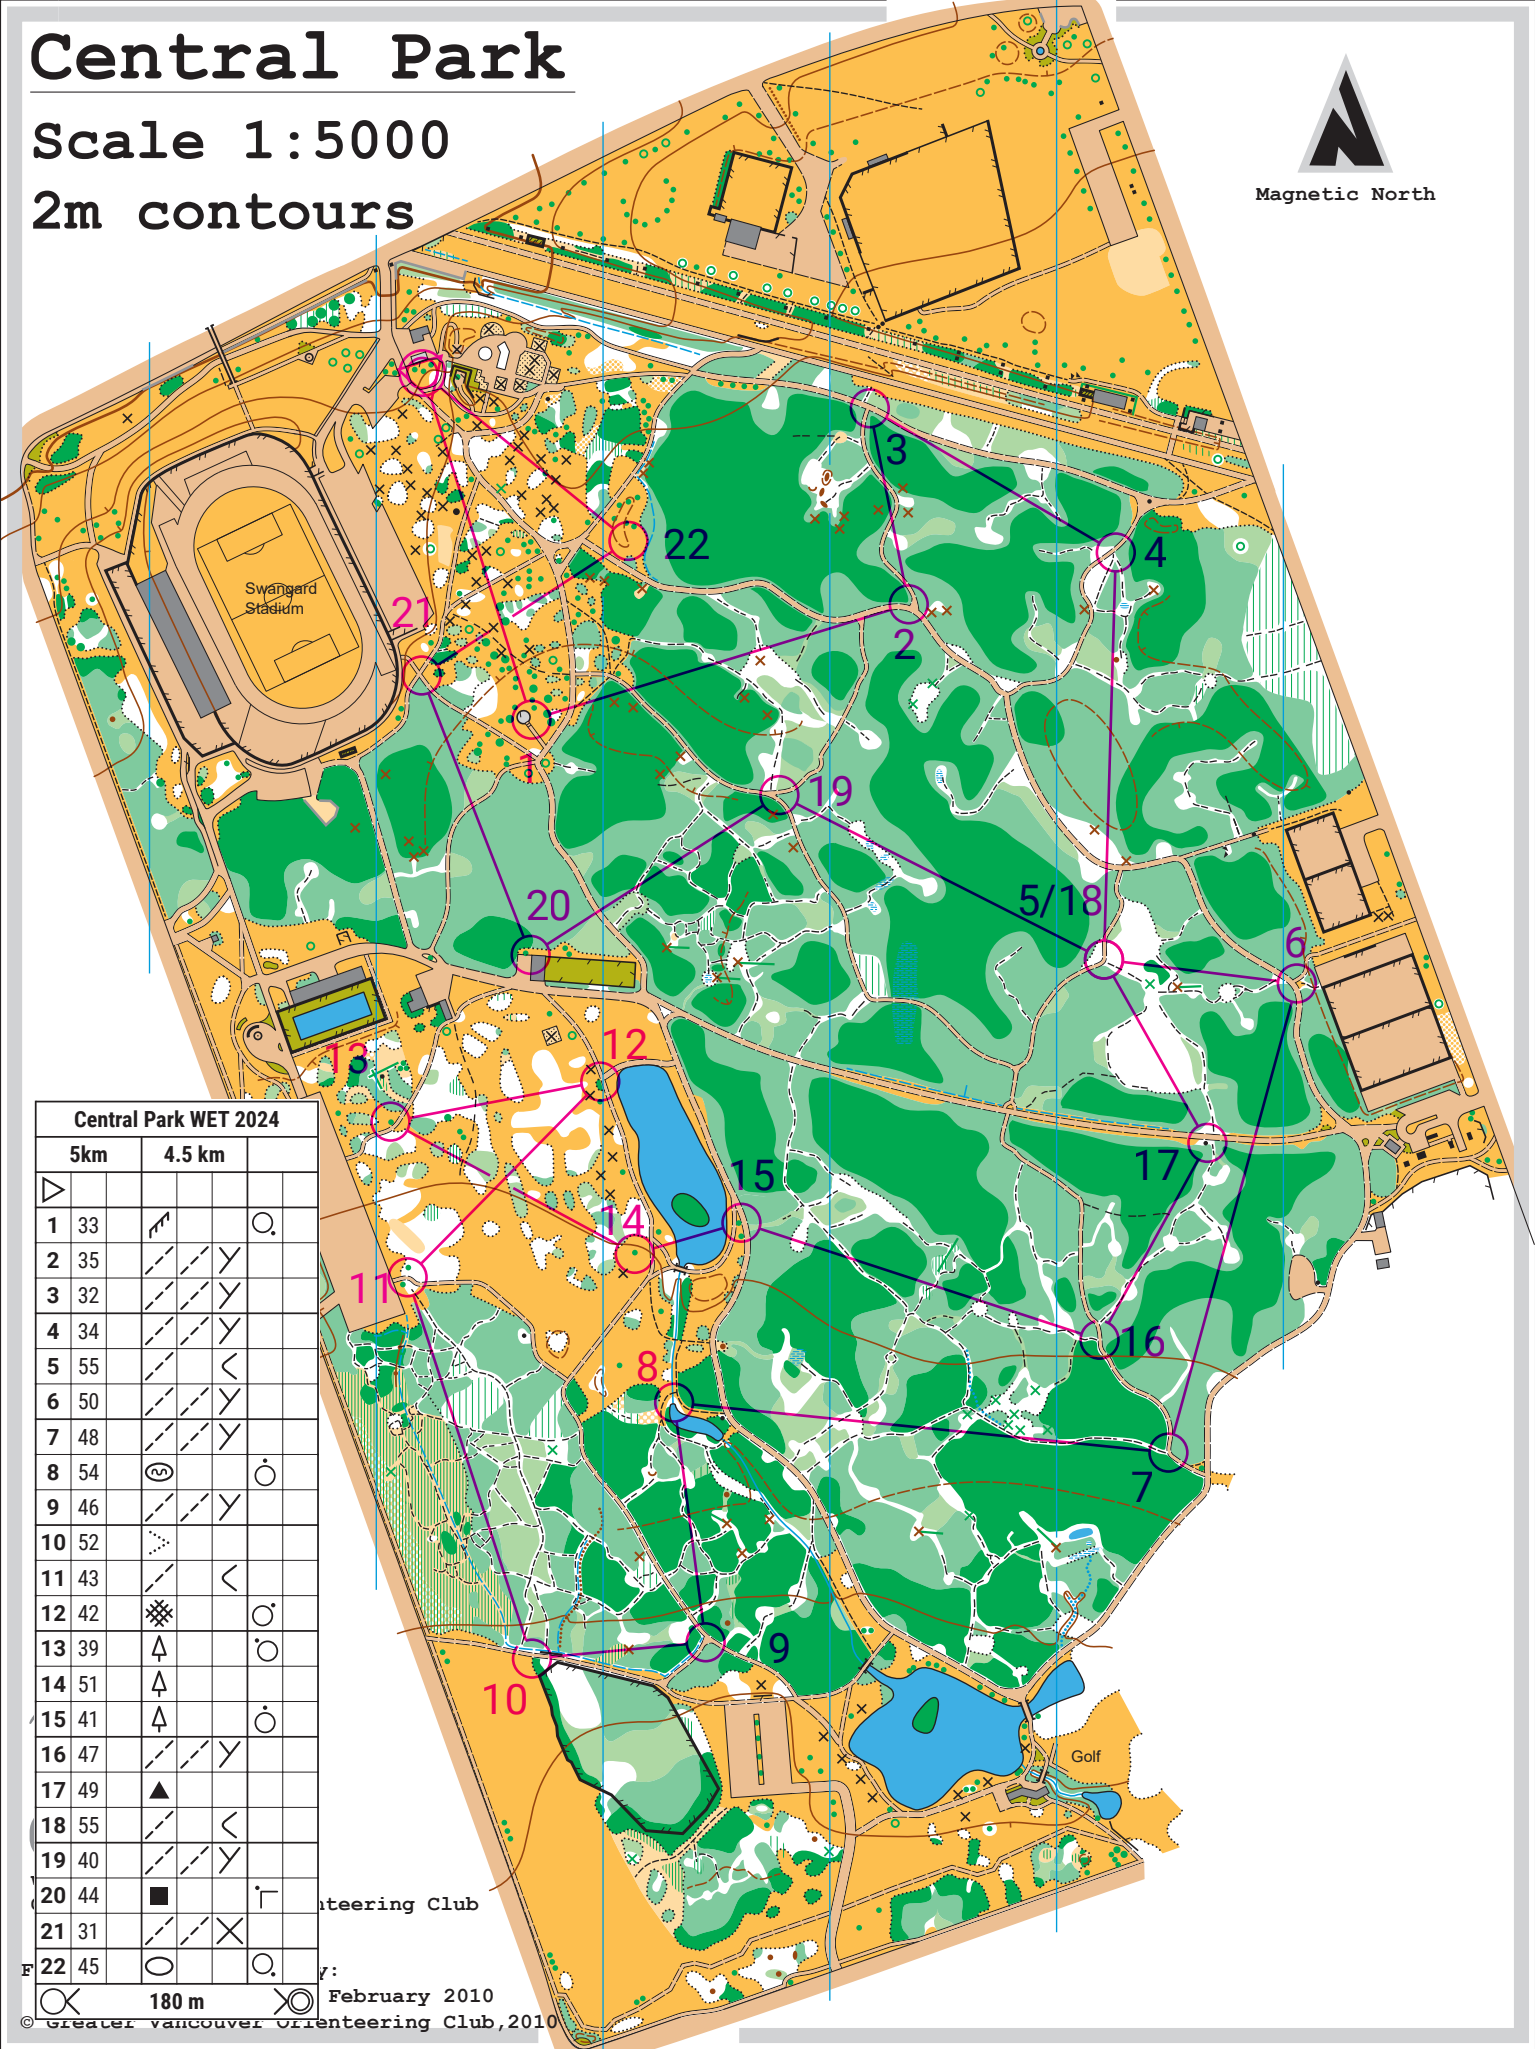

Central Park

Scale 1:5000

2m contours

Magnetic North

Central Park WET 2024			
	5km	4.5 km	
1	33		
2	35		
3	32		
4	34		
5	55		
6	50		
7	48		
8	54		
9	46		
10	52		
11	43		
12	42		
13	39		
14	51		
15	41		
16	47		
17	49		
18	55		
19	40		
20	44		
21	31		
22	45		

teering Club

February 2010