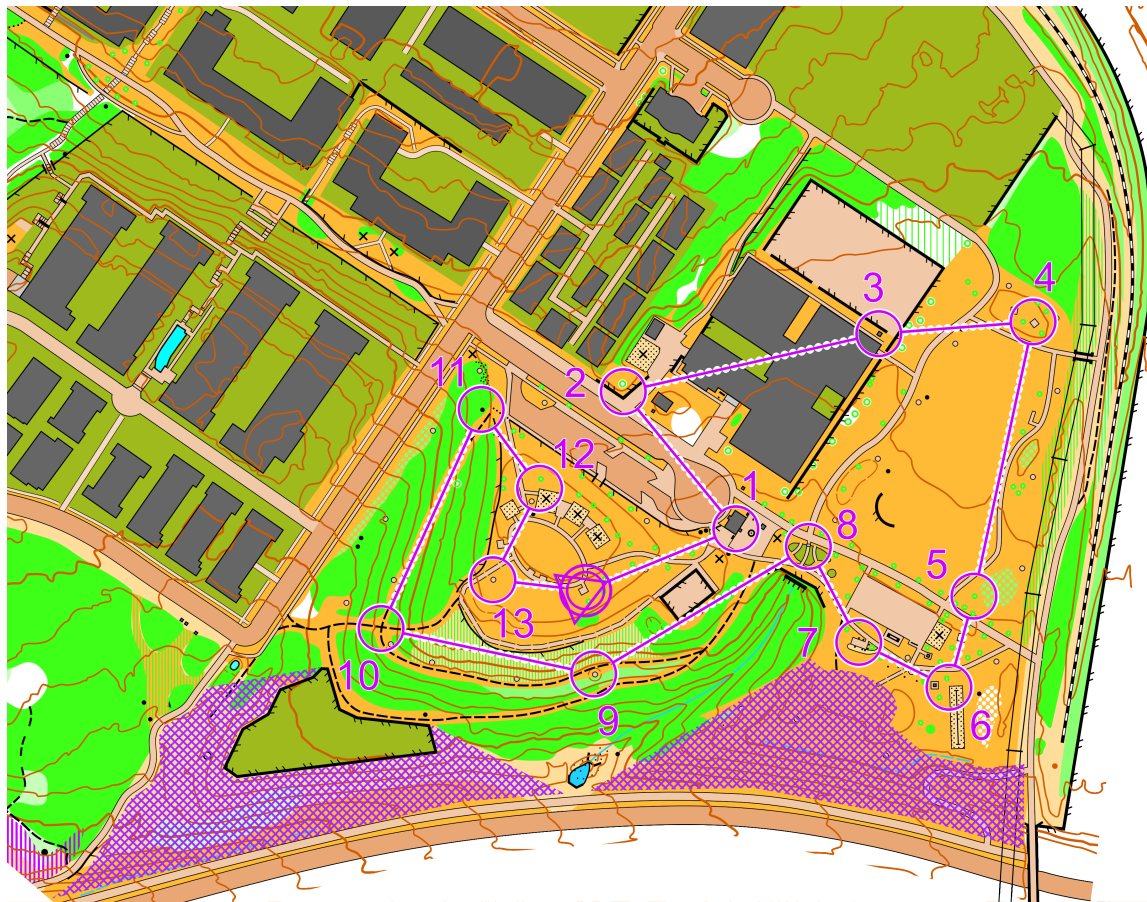

Taylor Park WET		
Novice	1.3 km	
		Paved area
1		Building, south corner
2		Fence, inside corner
3		Small building, southwest
4		Paved area, north corner
5		Tree, southeast side
6		Sandy area, northwest
7		Paved area, northwest
8		Canopy
9		Circular feature, northwest
10		Trail junction
11		Boulder, east side
12		Sandy area, northwest
13		Circular feature, south
	48 m	