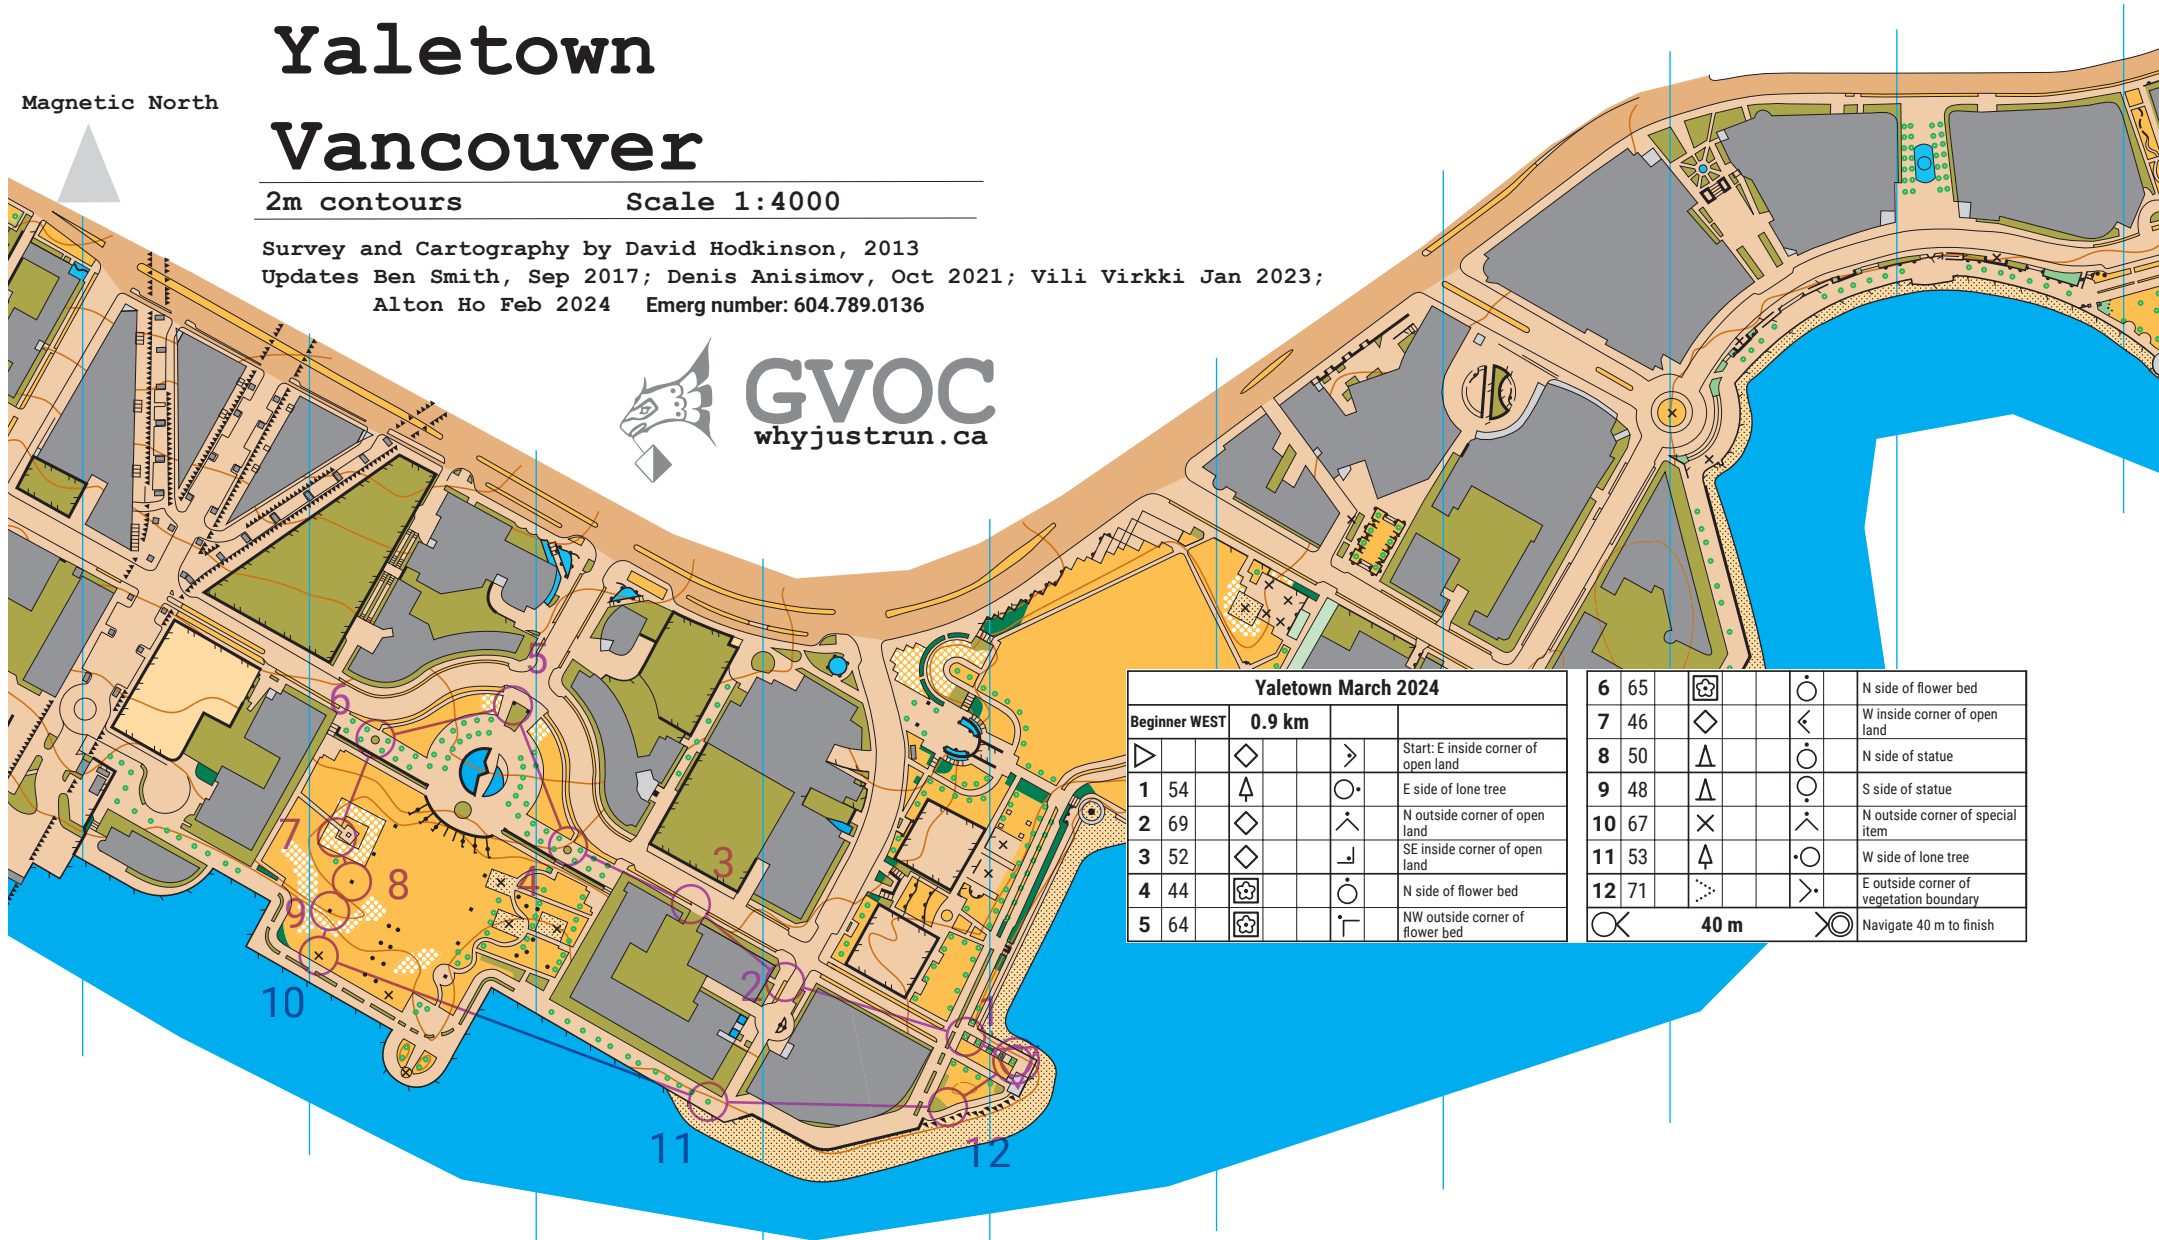

# Yaletown Vancouver

Magnetic North

2m contours

Scale 1:4000

Survey and Cartography by David Hodkinson, 2013  
 Updates Ben Smith, Sep 2017; Denis Anisimov, Oct 2021; Vili Virkki Jan 2023;  
 Alton Ho Feb 2024 Emerg number: 604.789.0136

Yaletown March 2024					
Beginner WEST	0.9 km				
▶		◇		➤	Start: E inside corner of open land
1	54	⬆		○	E side of lone tree
2	69	◇		⤴	N outside corner of open land
3	52	◇		⤵	SE inside corner of open land
4	44	⊠		○	N side of flower bed
5	64	⊠		⤴	NW outside corner of flower bed
6	65	⊠		○	N side of flower bed
7	46	◇		⤴	W inside corner of open land
8	50	⬆		○	N side of statue
9	48	⬆		○	S side of statue
10	67	×		⤴	N outside corner of special item
11	53	⬆		○	W side of lone tree
12	71	⋯		➤	E outside corner of vegetation boundary
				⊠	40 m
				⊠	Navigate 40 m to finish