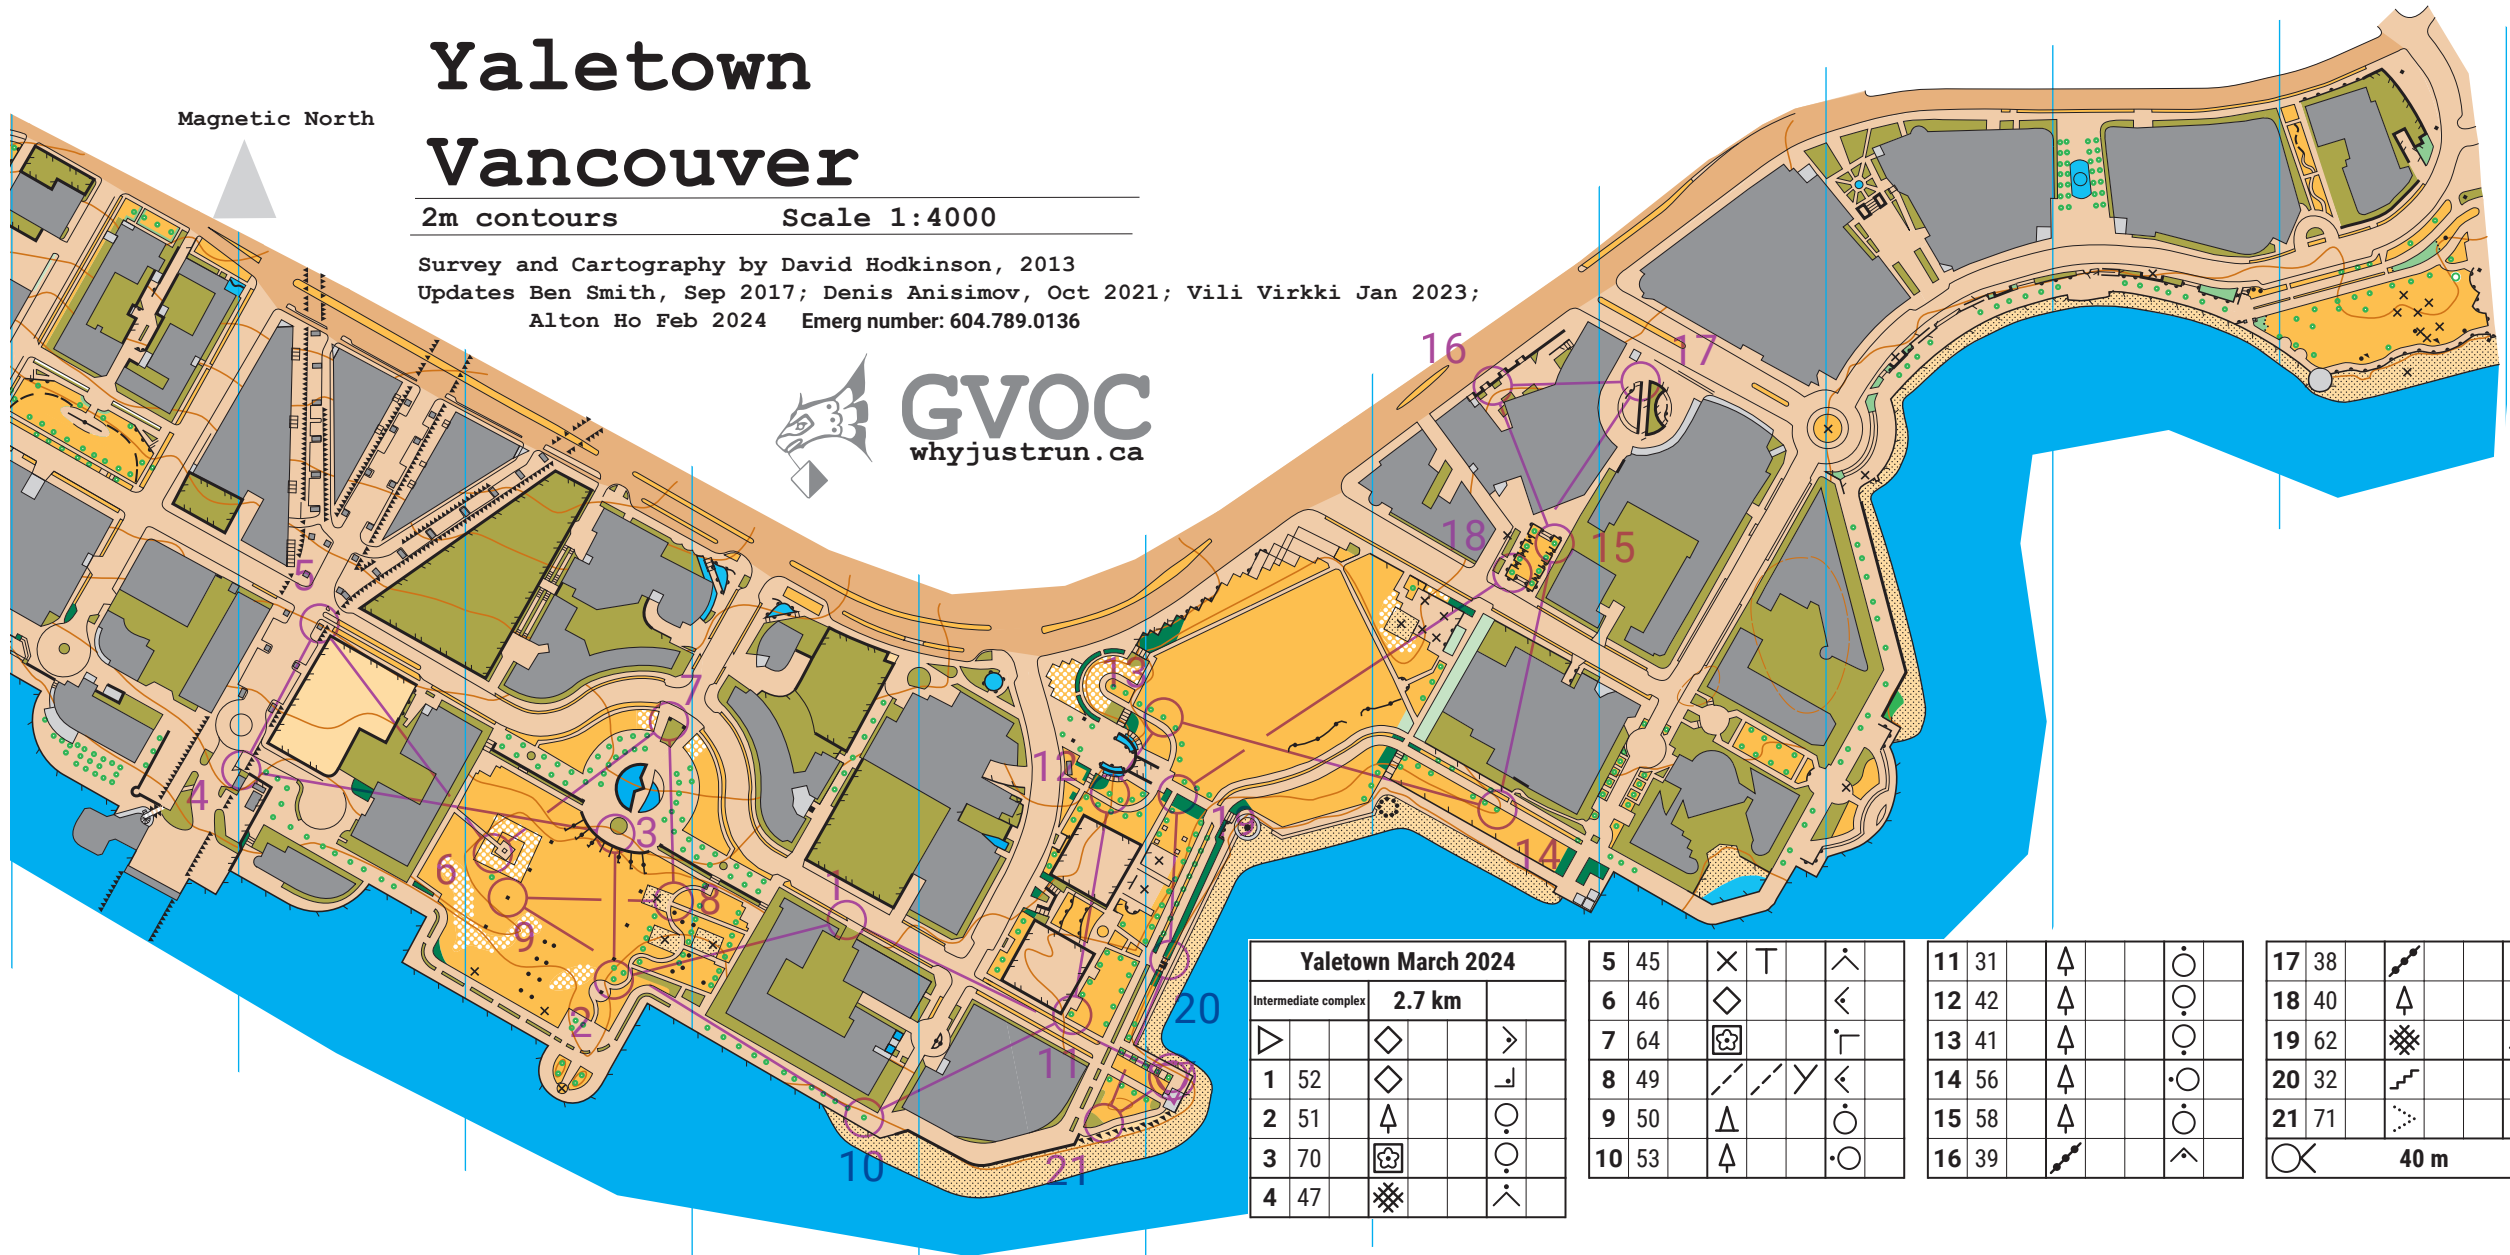

# Yaletown Vancouver

2m contours

Scale 1:4000

Survey and Cartography by David Hodkinson, 2013  
 Updates Ben Smith, Sep 2017; Denis Anisimov, Oct 2021; Vili Virkki Jan 2023;  
 Alton Ho Feb 2024 Emerg number: 604.789.0136

Yaletown March 2024			
Intermediate complex	2.7 km		
▷	◇		▷
1 52	◇		┘
2 51	↑		○
3 70	⊠		○
4 47	⊠		∧

5 45	×	T	∧
6 46	◇		←
7 64	⊠		┘
8 49	/	/	Y
9 50	△		○
10 53	↑		○

11 31	△		○
12 42	△		○
13 41	△		○
14 56	△		○
15 58	△		○
16 39	↗		∧

17 38	↗		T
18 40	△		○
19 62	⊠		∧
20 32	↗		
21 71	⋯		▷