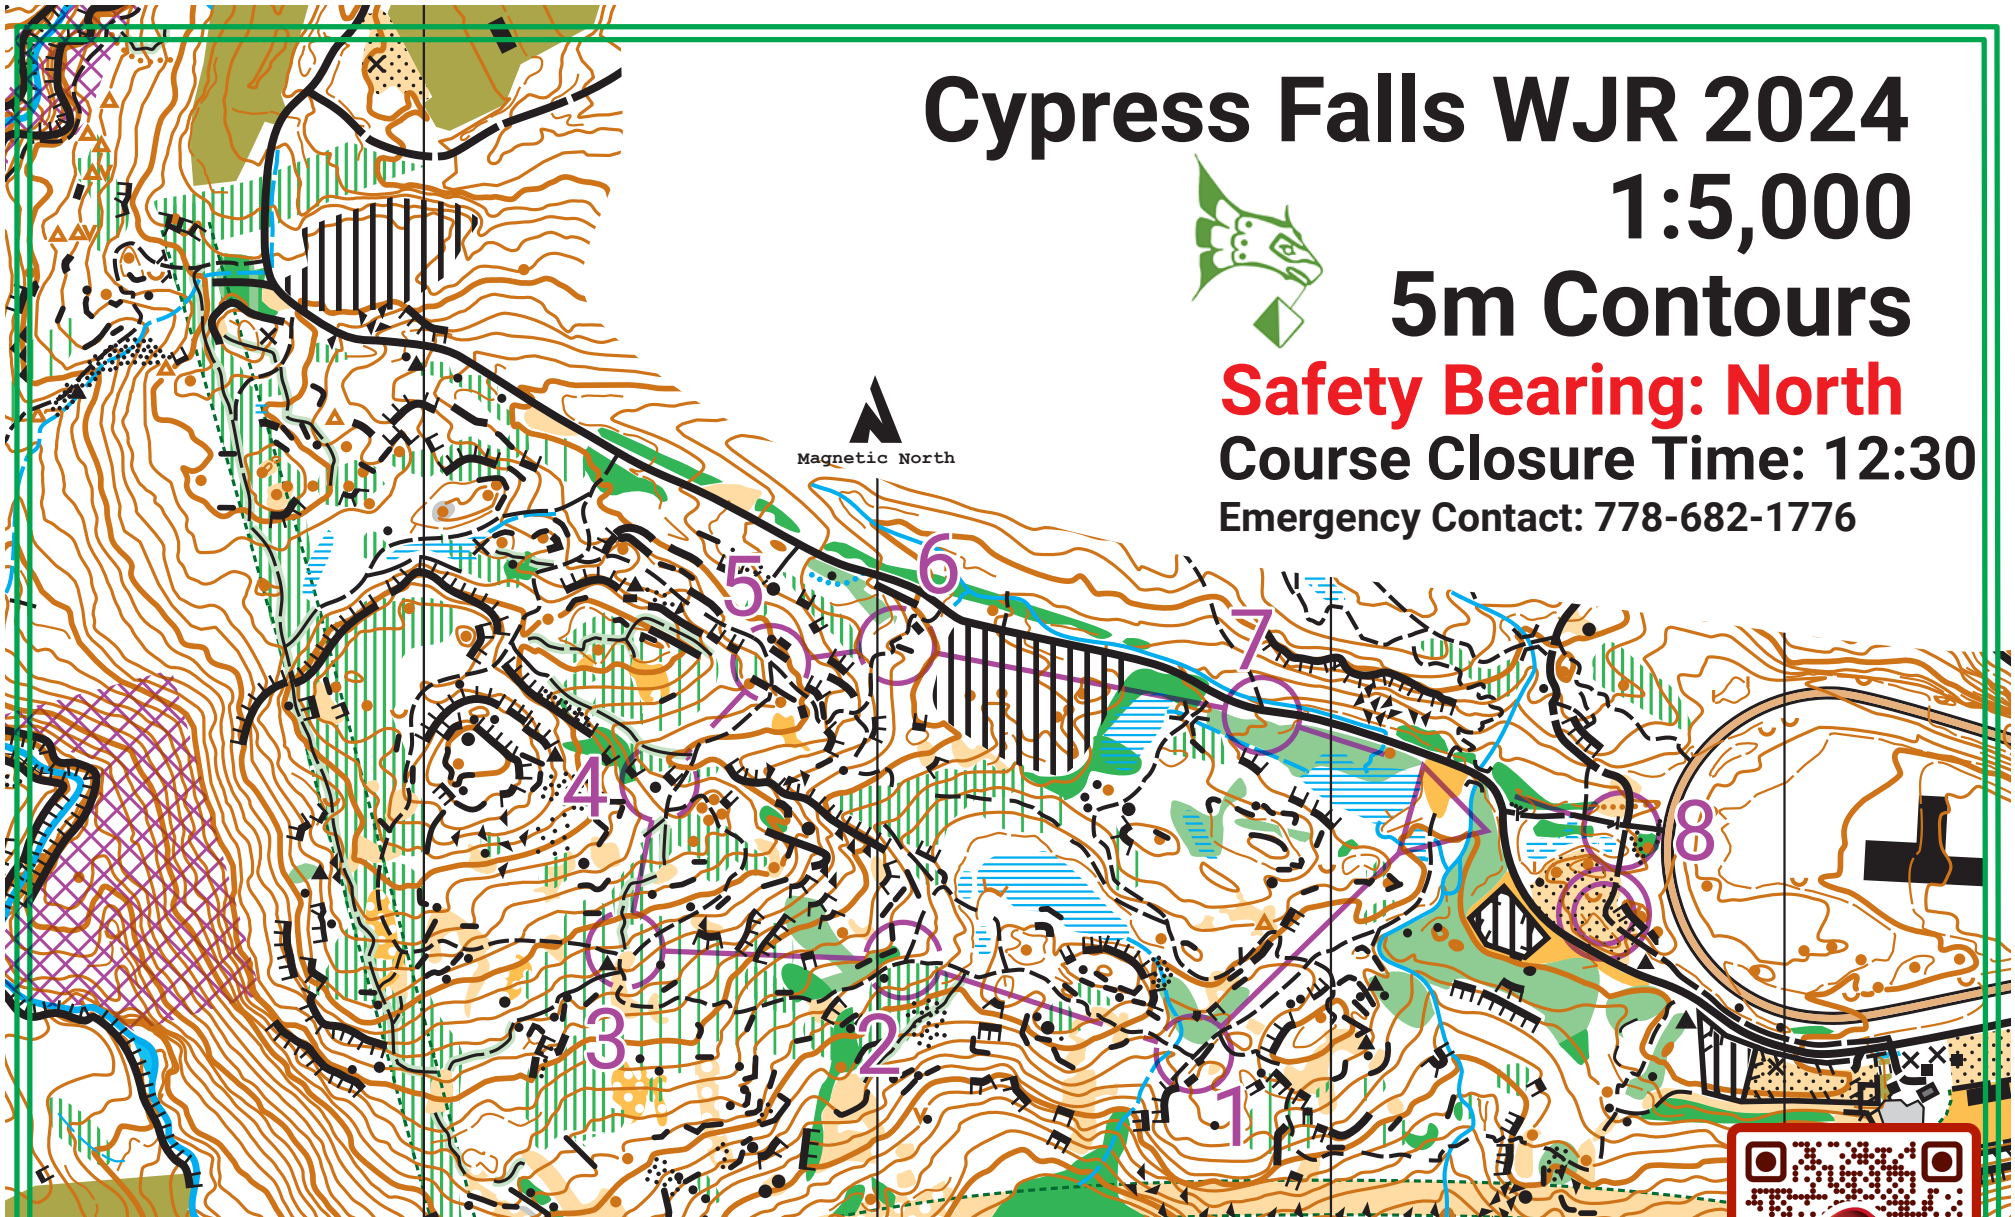

# Cypress Falls WJR 2024

## 1:5,000

## 5m Contours

**Safety Bearing: North**  
**Course Closure Time: 12:30**  
**Emergency Contact: 778-682-1776**

Cypress Falls WJR 2024				
Novice	1.5 km			
				Start: S edge of open land
1 31				NE side of path junction
2 32				W side of path junction
3 33				N edge of clearing

4 39			N side of boulder	
5 34			SE side of path junction	
6 35			W side of SW cliff	
7 37			S side of path and road junction	
8 36			SW side of path crossing	
	60 m			Navigate 60 m to finish

**LIVELOX**