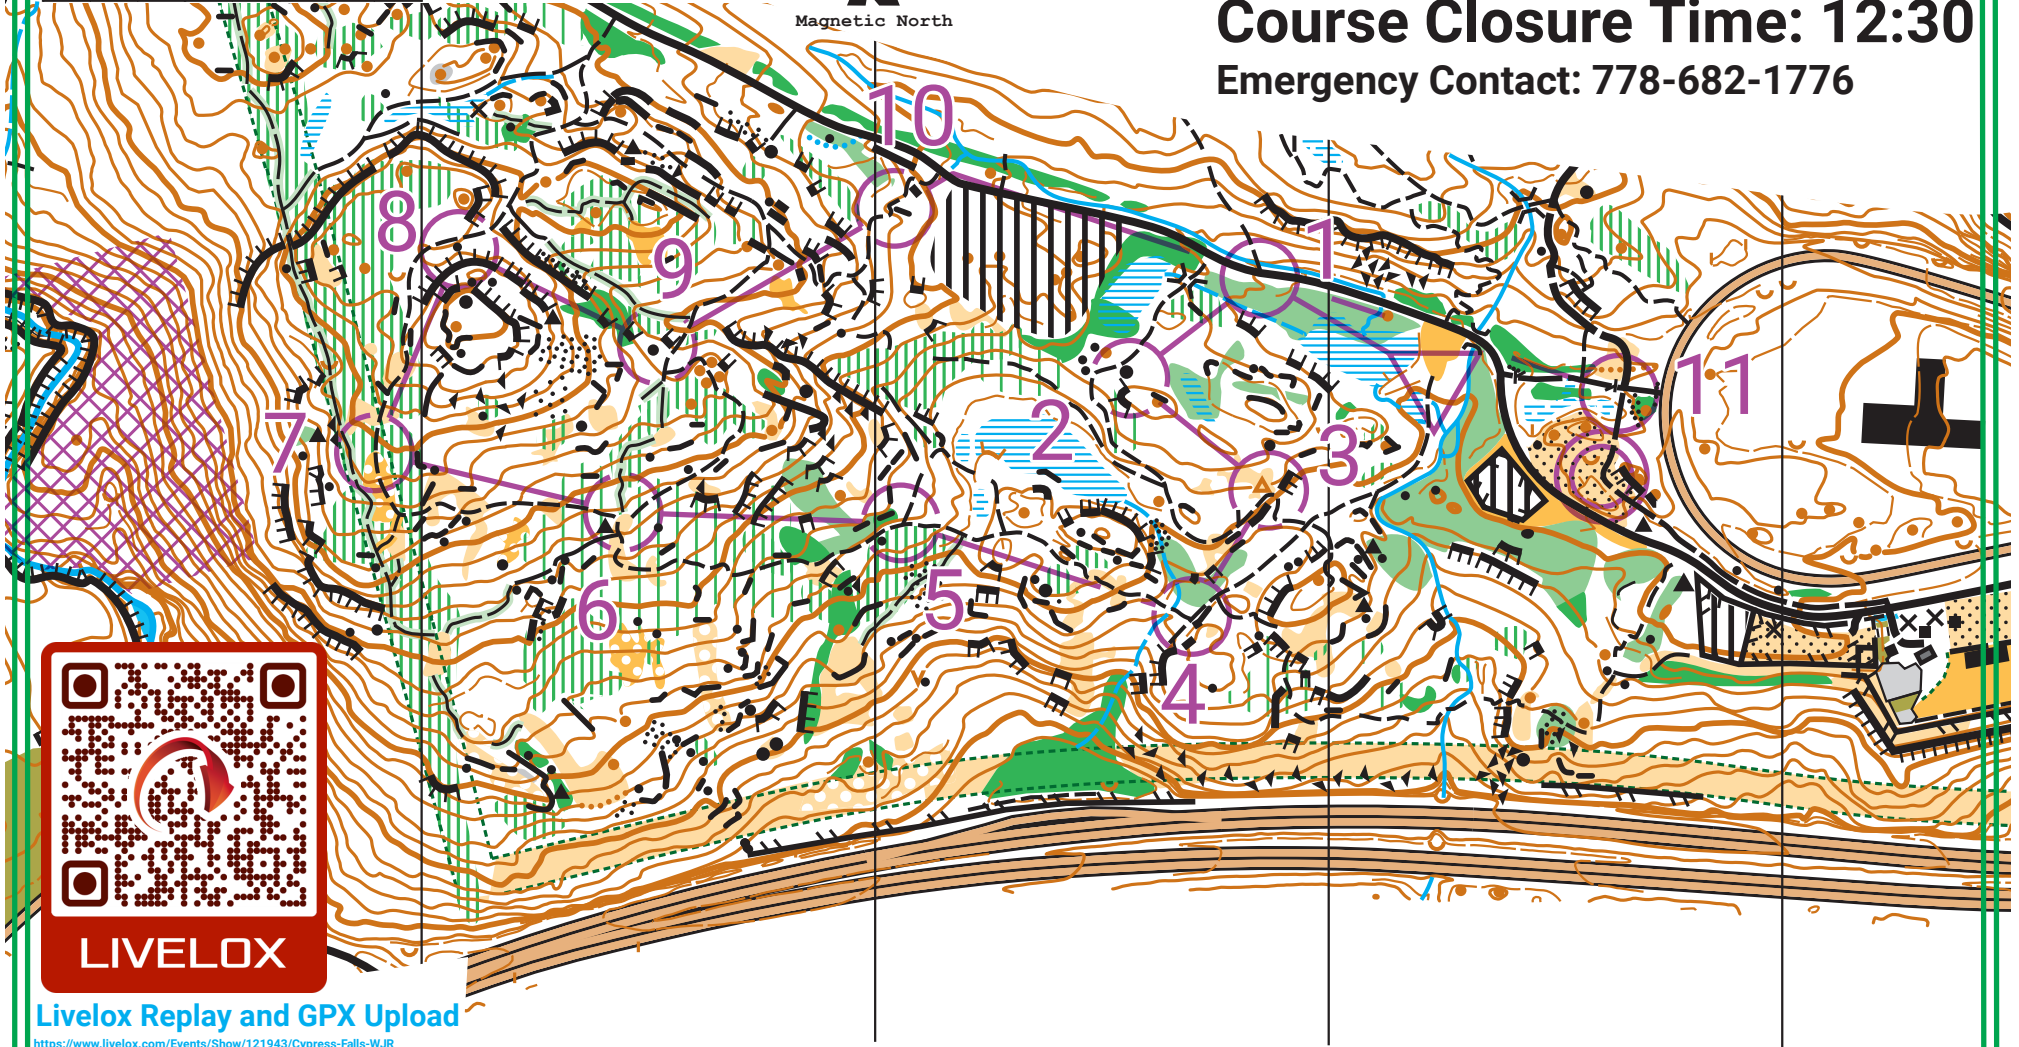

Cypress Falls WJR 2024

Intermediate		2.1 km		
▷		◇		○
1	37	/ / \		○
2	40	▲		○
3	38	⊗		○
4	31	/ / \	Y	○
5	32	/ / \	Y	○

6	33	○		○
7	52	○		○
8	41	▲		○
9	39	▲		○
10	35	↙	≡	○
11	36	/ / \	X	○
		○	60 m	○

Cypress Falls WJR 2024

1:5,000

5m Contours

Safety Bearing: North

Course Closure Time: 12:30

Emergency Contact: 778-682-1776

LIVELOX

Livelox Replay and GPX Upload