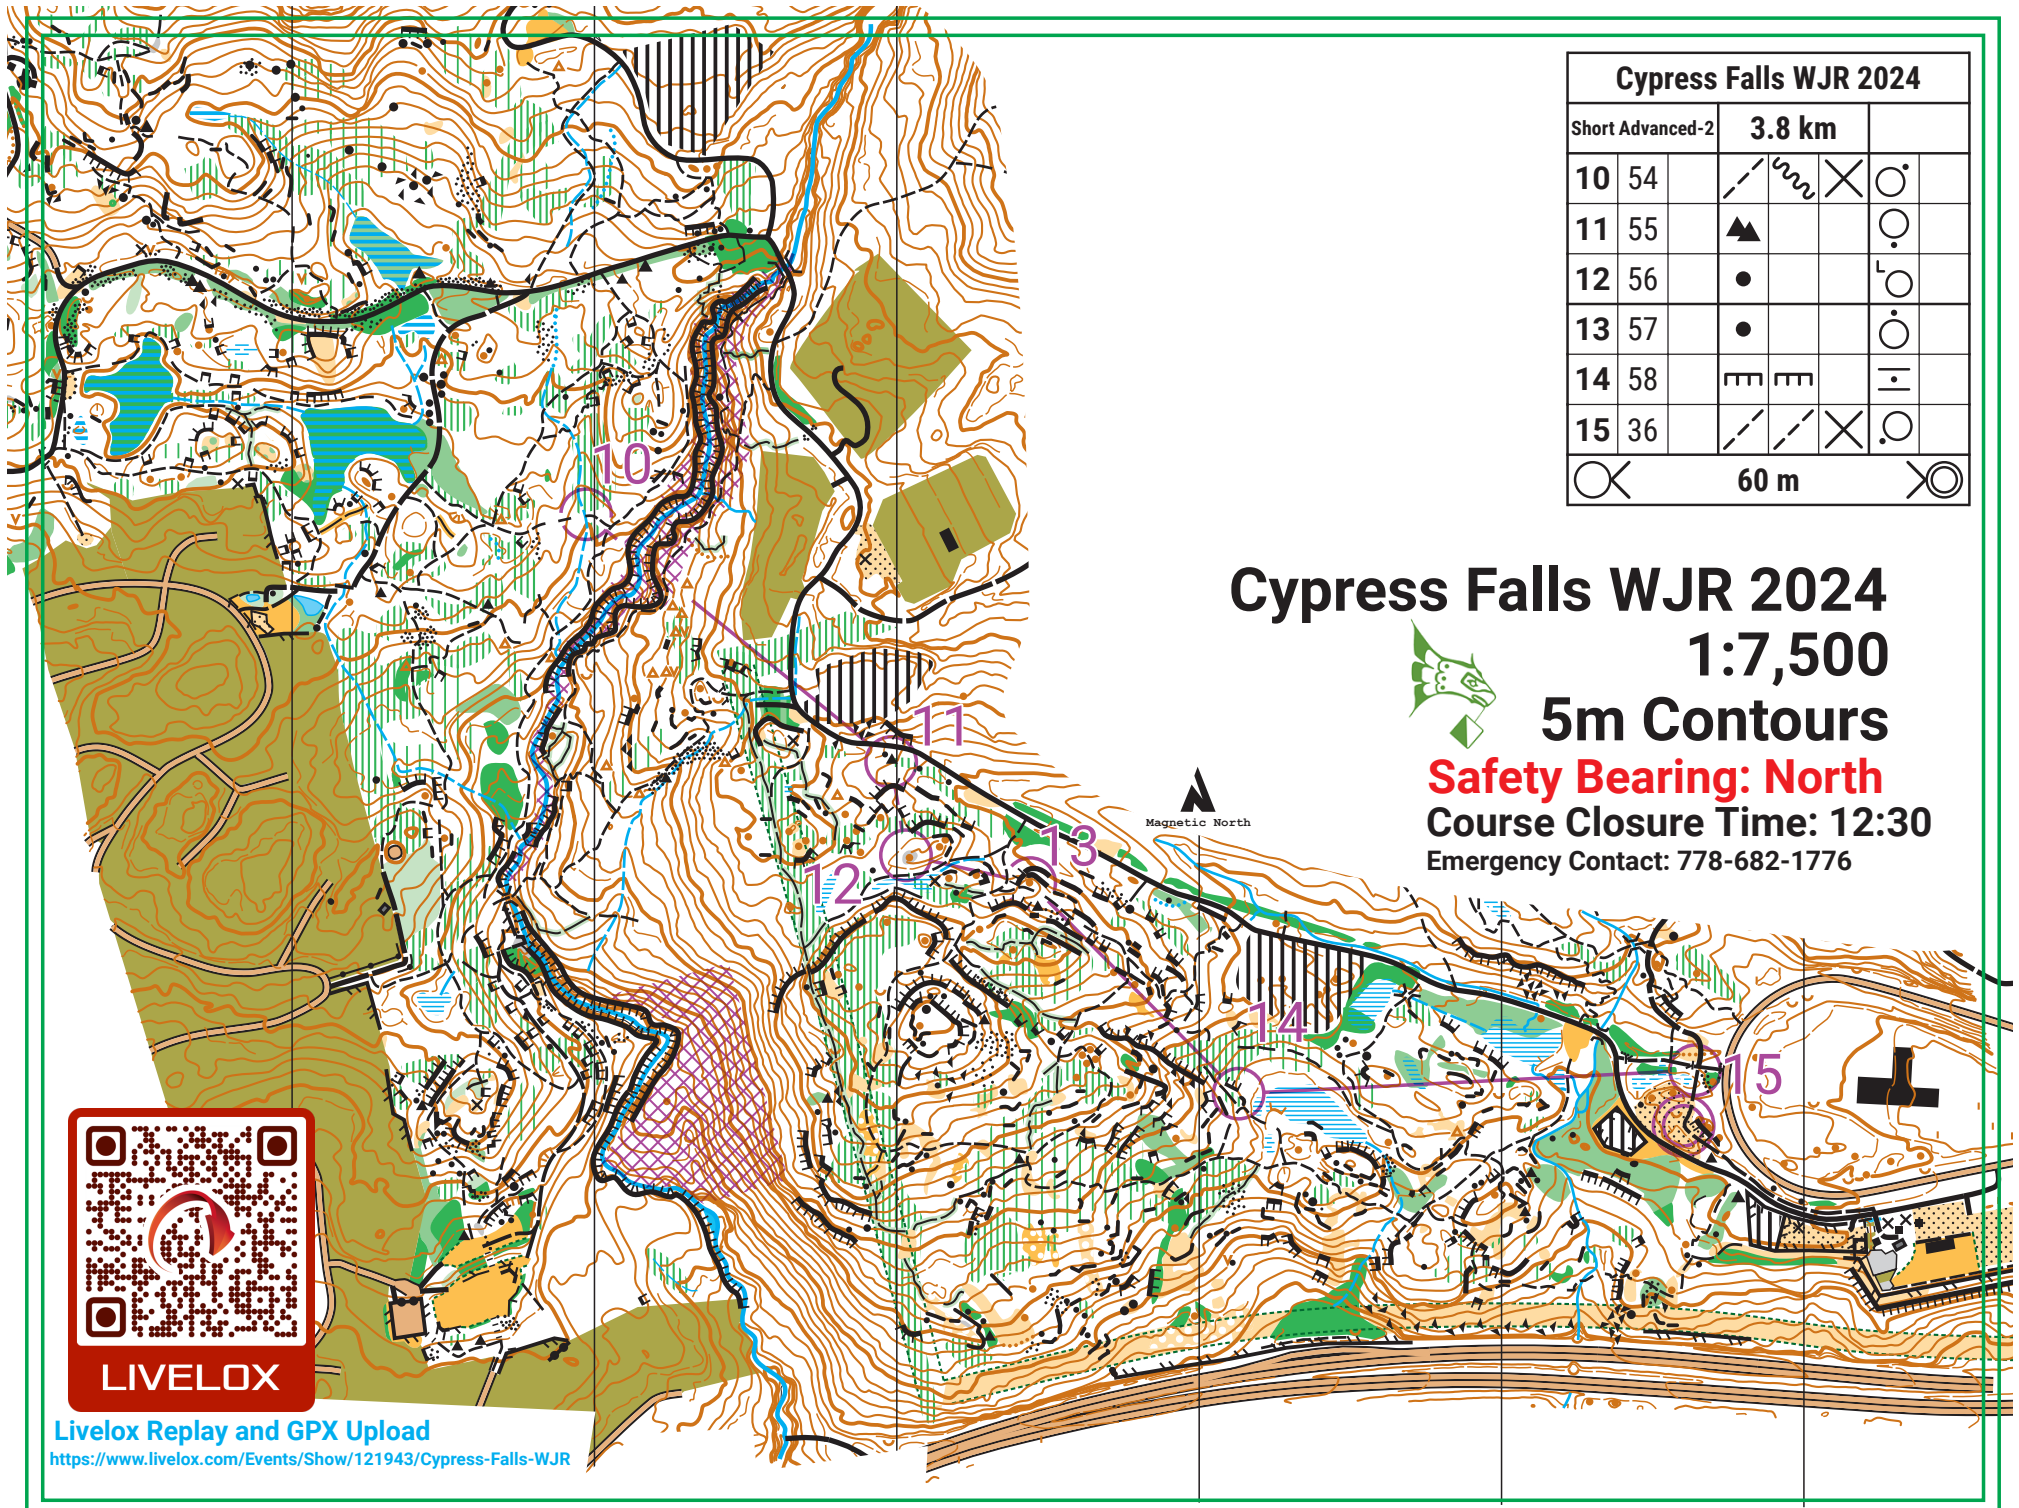

Cypress Falls WJR 2024			
Short Advanced-1		3.8 km	
▷		◇	◉
1	40	▲	◉
2	43	←	◉
3	42	≡	◉
4	45	●	◐
5	47	↑	◉

6	48	≡	▲		◐
7	49	◉			◉
8	50	↵			◉
9	51	▲			◉
10	54	↗	⋈	×	◉
↻					

Cypress Falls WJR 2024

1:7,500

5m Contours

Safety Bearing: North
Course Closure Time: 12:30
Emergency Contact: 778-682-1776

LIVELOX

Livelox Replay and GPX Upload
<https://www.livelox.com/Events/Show/121943/Cypress-Falls-WJR>

Cypress Falls WJR 2024					
Short Advanced-2		3.8 km			
10	54				
11	55				
12	56				
13	57				
14	58				
15	36				
		60 m			

Cypress Falls WJR 2024

1:7,500

5m Contours

Safety Bearing: North
Course Closure Time: 12:30
Emergency Contact: 778-682-1776

Livelox
 Livelox Replay and GPX Upload
<https://www.livelox.com/Events/Show/121943/Cypress-Falls-WJR>