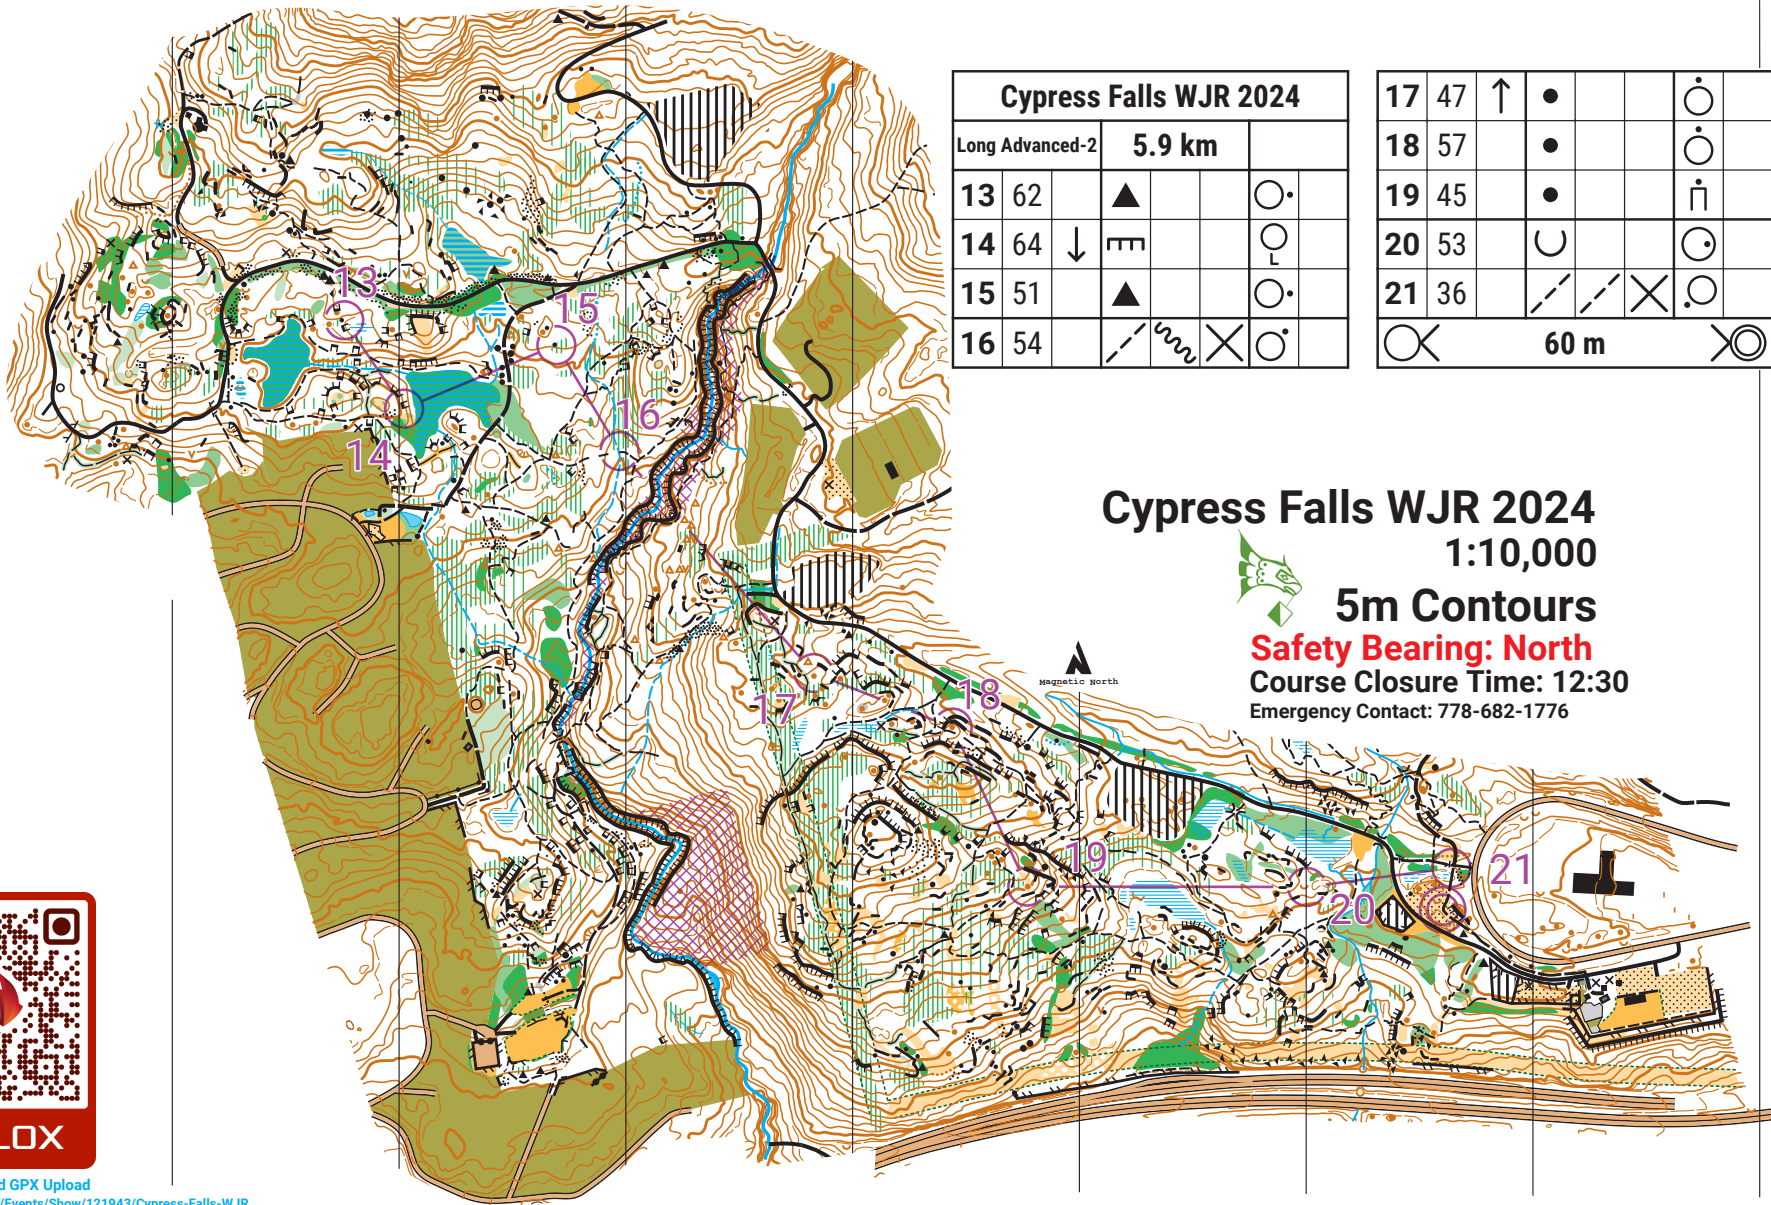

1:10,000

5m Contours

Safety Bearing: North

Course Closure Time: 12:30

Emergency Contact: 778-682-1776

LiveloX Replay and GPX Upload
<https://www.liveloX.com/Events/Show/121943/Cypress-Falls-WJR>

Cypress Falls WJR 2024				
Long Advanced-2		5.9 km		
13	62	▲		○●
14	64	↓	▤	○ _L
15	51	▲		○●
16	54	↘	⊗	○

17	47	↑	●		○
18	57		●		○
19	45		●		○
20	53	∪			○
21	36	↘	↘	⊗	○
		⊗	60 m		⊗

Cypress Falls WJR 2024

1:10,000

5m Contours

Safety Bearing: North

Course Closure Time: 12:30

Emergency Contact: 778-682-1776

LIVELOX

LiveLox Replay and GPX Upload
<https://www.livelox.com/Events/Show/121943/Cypress-Falls-WJR>