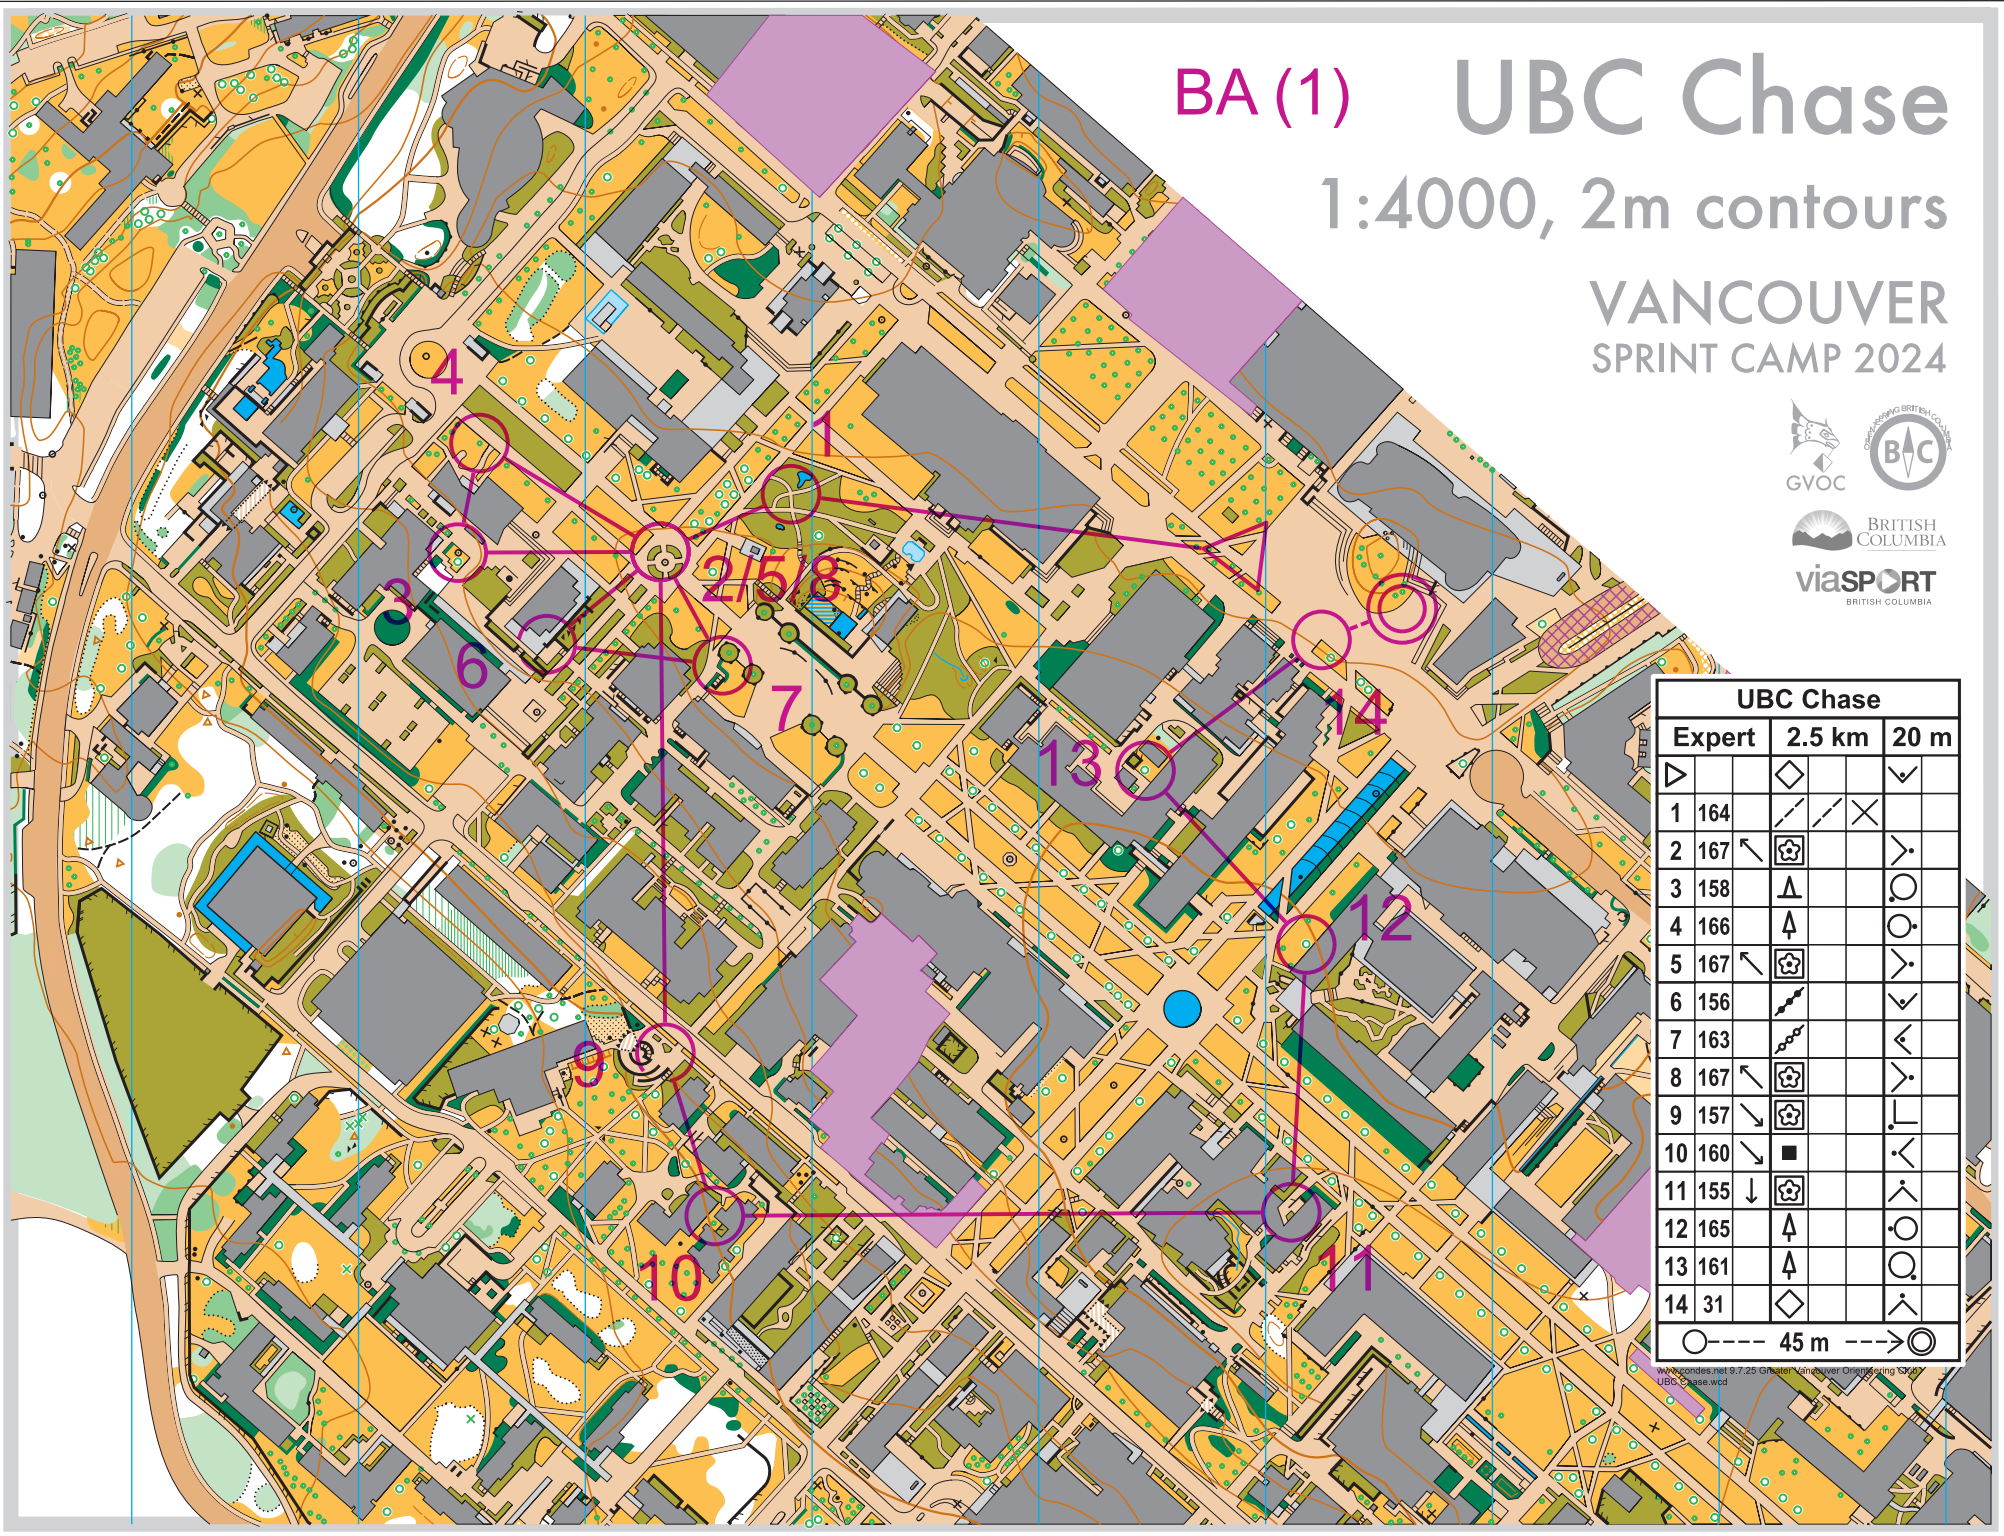

BA (1) UBC Chase

1:4000, 2m contours

VANCOUVER
SPRINT CAMP 2024

UBC Chase				
Expert	2.5 km	20 m		
▶	◇	◇	◇	✓
1 164	↗	↘	✕	
2 167	↙	⊛		▶
3 158	▲			○
4 166	▲			○
5 167	↙	⊛		▶
6 156	↗			✓
7 163	↗			✓
8 167	↙	⊛		▶
9 157	↙	⊛		└
10 160	↘	■		◁
11 155	↓	⊛		▶
12 165	▲			○
13 161	▲			○
14 31	◇			▶

○ --- 45 m --- ◯

www.critics.net/9.7.25 Green Vancouver Organising Staff
UBC Chase.wpd