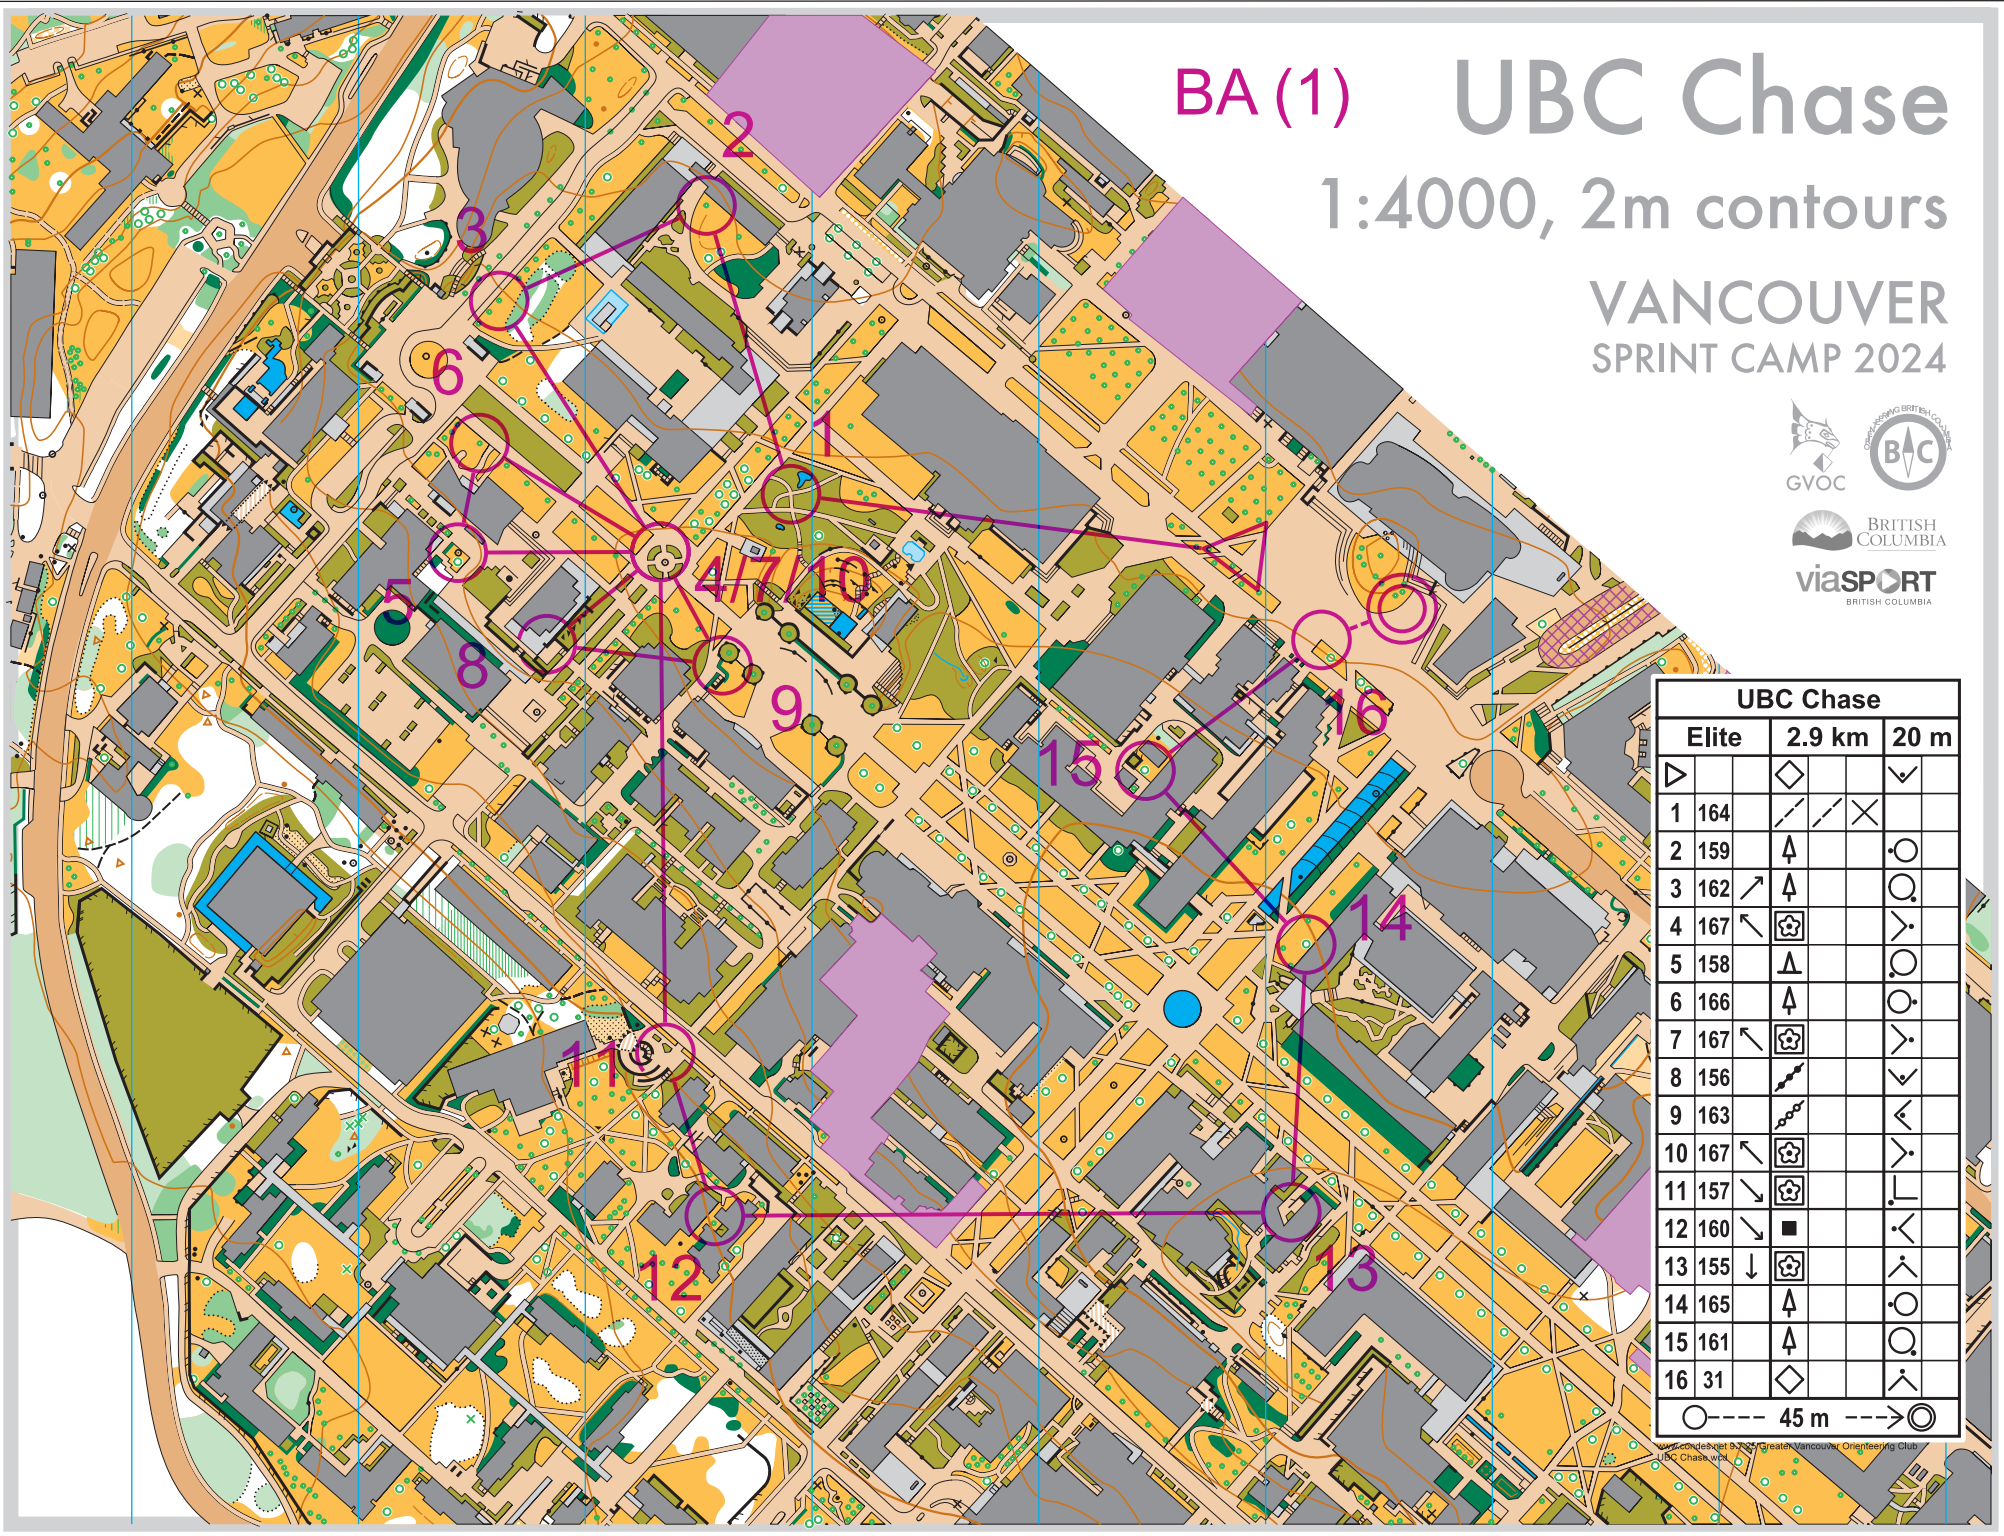

BA (1) UBC Chase

1:4000, 2m contours

VANCOUVER
SPRINT CAMP 2024

UBC Chase			
	Elite	2.9 km	20 m
	▷	◇	▽
1	164	↗ / ↘	×
2	159	↑	○
3	162	↗	○
4	167	↖	○
5	158	△	○
6	166	↑	○
7	167	↖	○
8	156	↗	▽
9	163	↗	▽
10	167	↖	○
11	157	↘	○
12	160	↘	○
13	155	↓	○
14	165	↑	○
15	161	↑	○
16	31	◇	△

○ --- 45 m --- ○