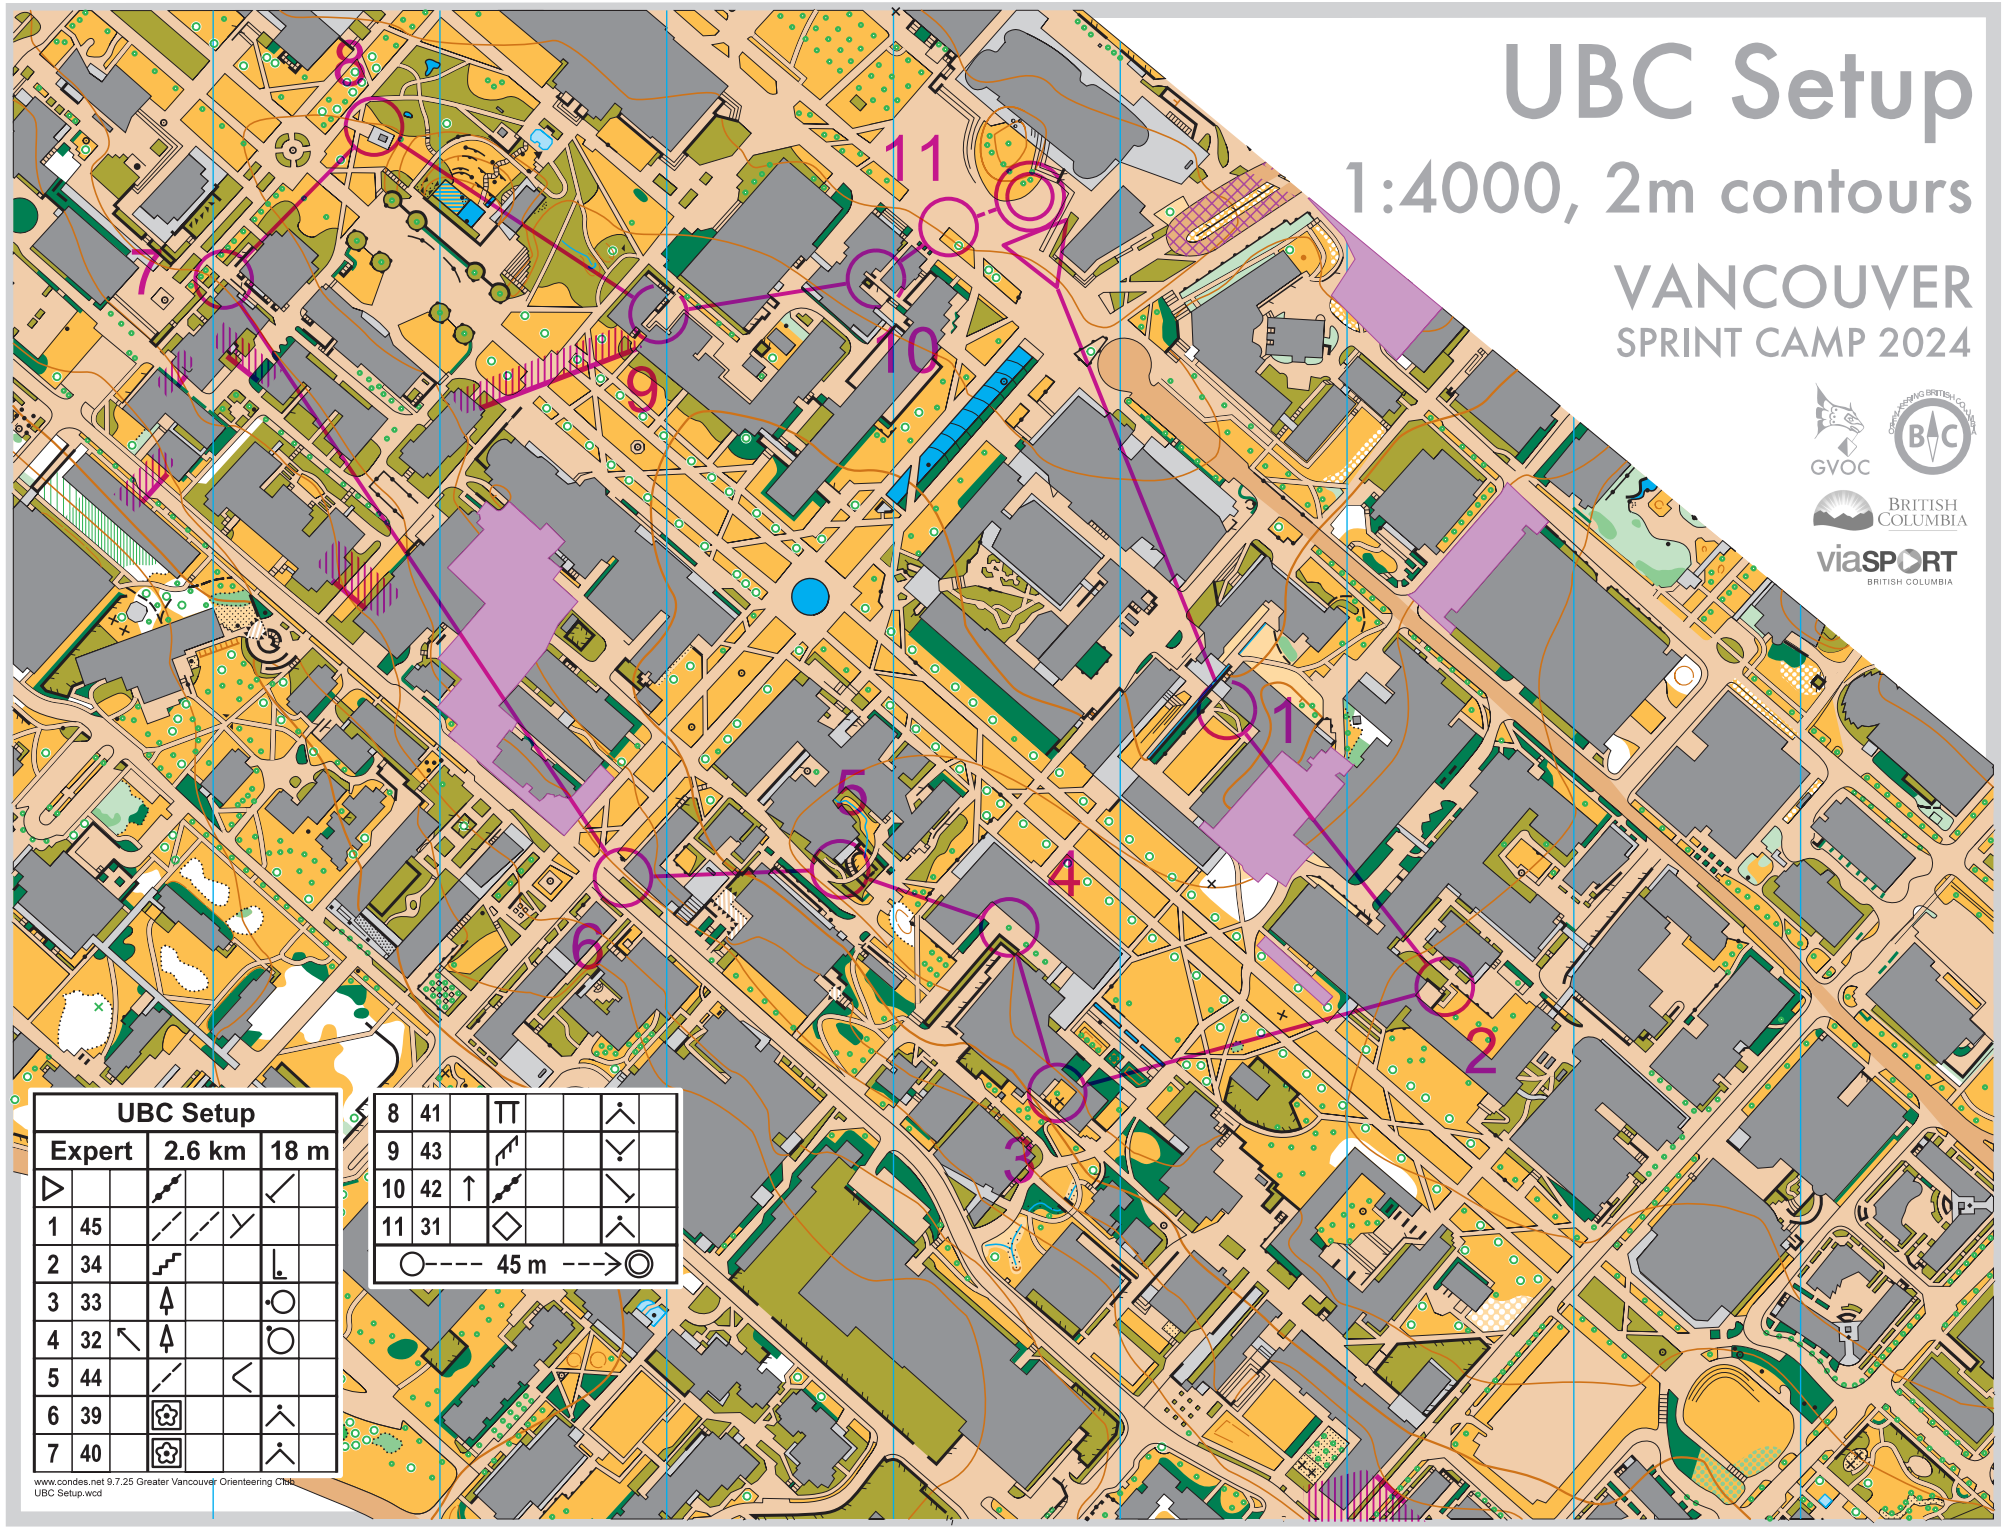

UBC Setup

1:4000, 2m contours

VANCOUVER
SPRINT CAMP 2024

UBC Setup			
Expert	2.6 km	18 m	
▶	↗	↘	↖
1 45	↗	↘	↖
2 34	↗	↘	↖
3 33	↑	↖	○
4 32	↖	↑	○
5 44	↖	<	
6 39	⊗		↖
7 40	⊗		↖

8 41	Π		↖
9 43	↗		↘
10 42	↑	↗	↘
11 31	◇		↖

○--- 45 m --->○