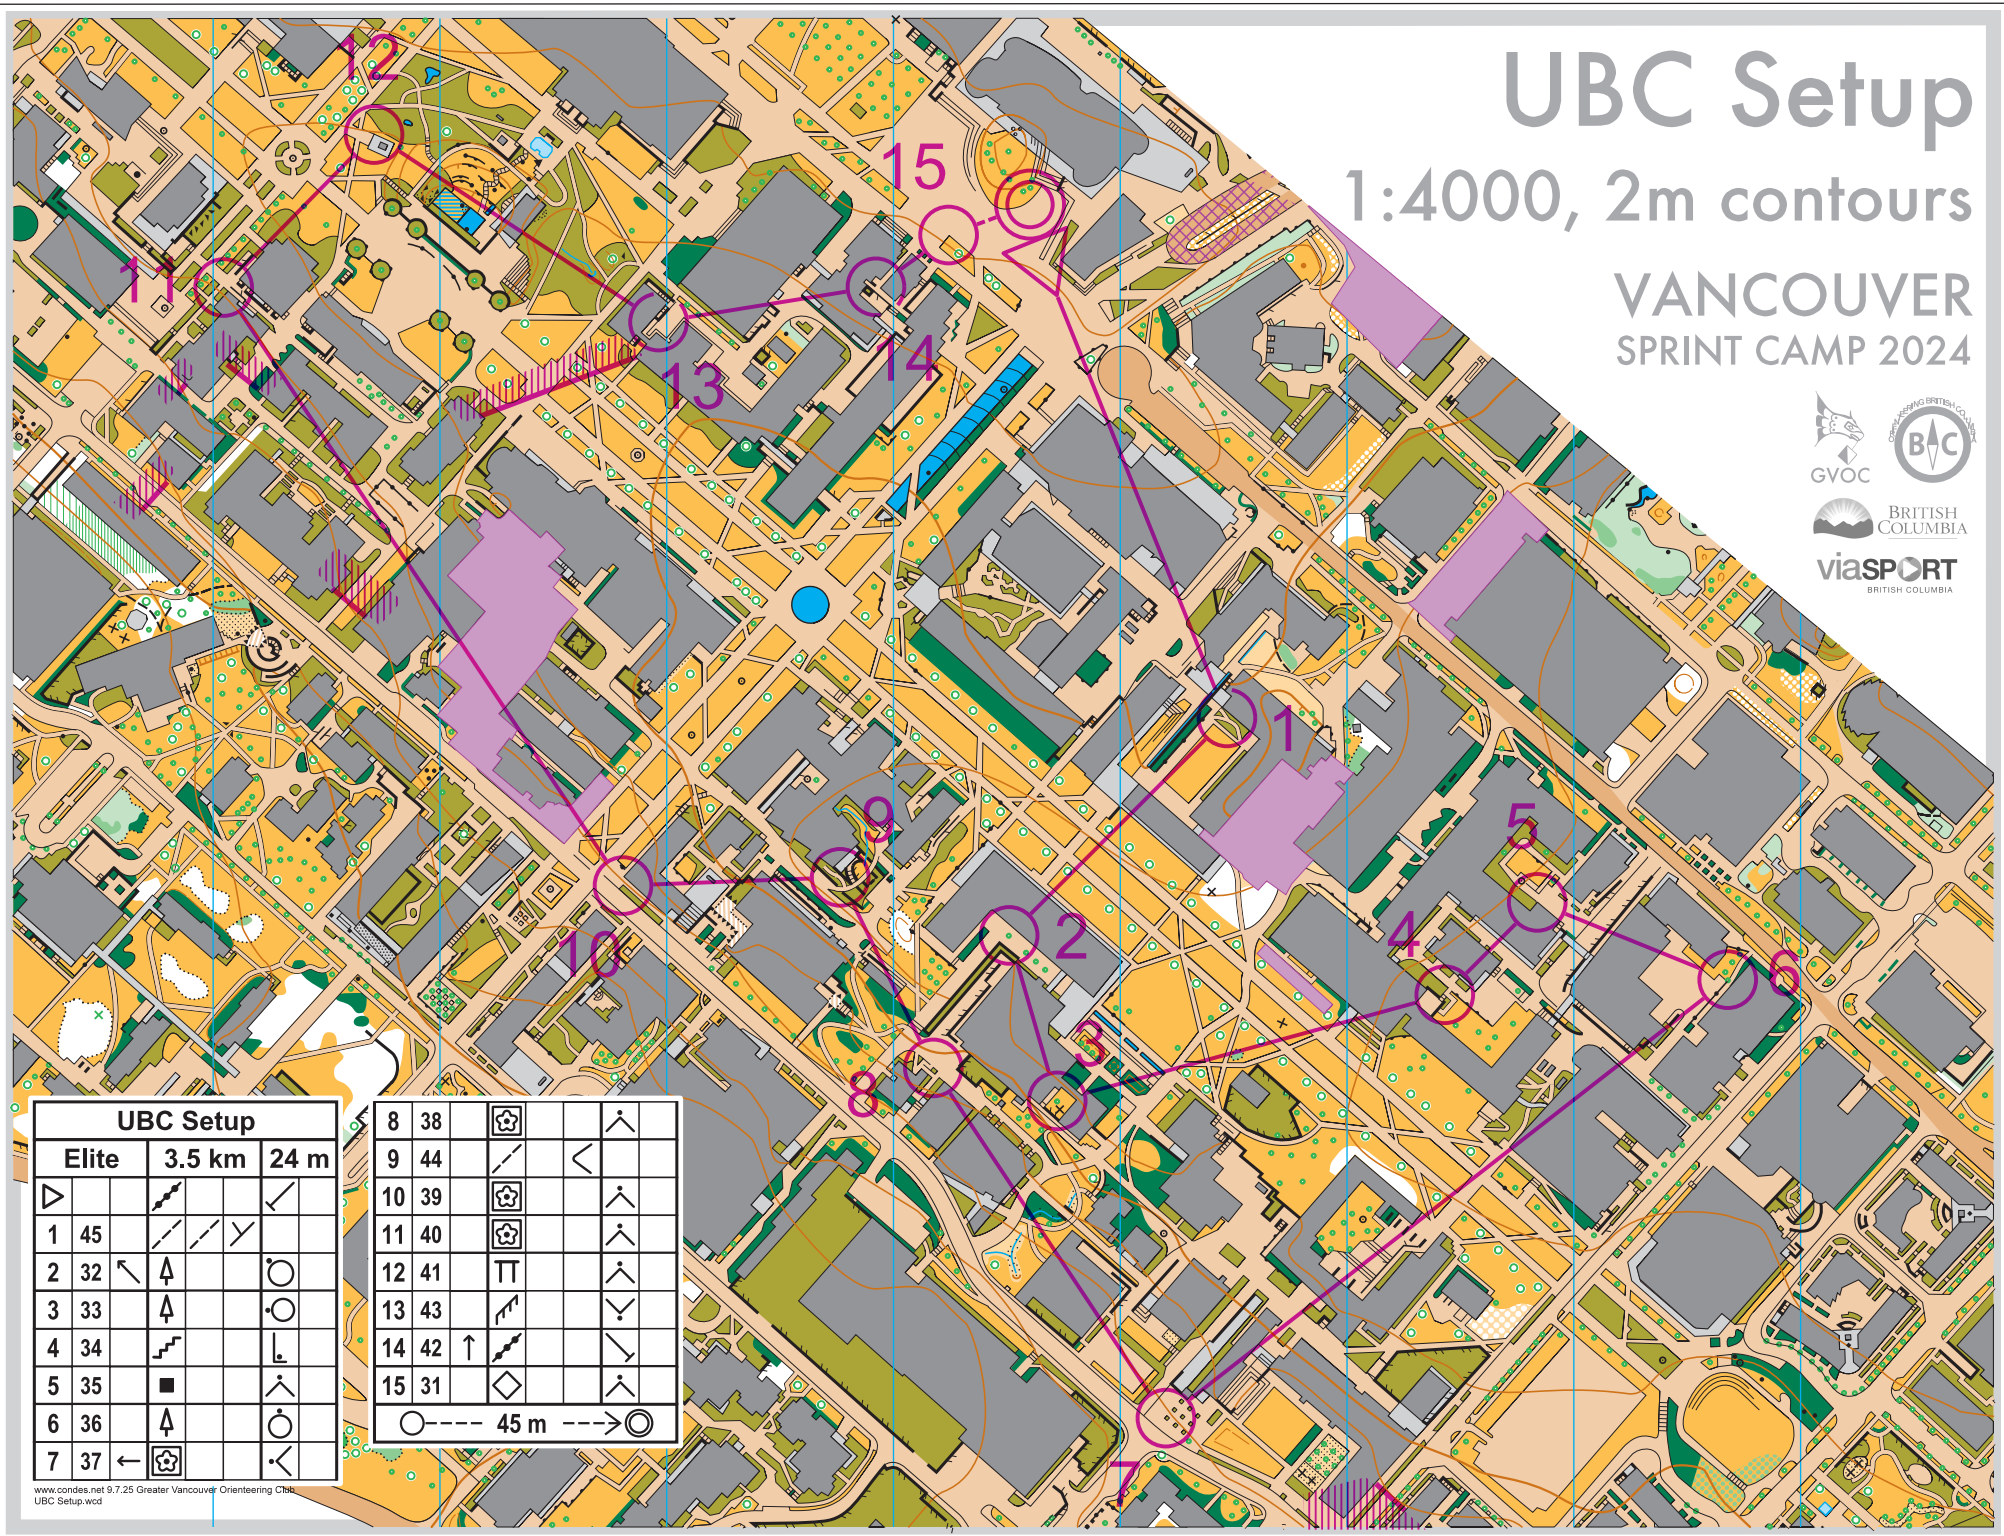

# UBC Setup

1:4000, 2m contours

VANCOUVER  
SPRINT CAMP 2024

UBC Setup			
Elite	3.5 km	24 m	
▷	↗	↘	↙
1 45	↗	↘	↙
2 32	↖	↗	○
3 33	↗		○
4 34	↖		⊥
5 35	■		↖
6 36	↗		○
7 37	←	⊗	↖

8 38	⊗		↖
9 44	↗	↖	
10 39	⊗		↖
11 40	⊗		↖
12 41	⊥		↖
13 43	↗		↘
14 42	↑	↗	↘
15 31	◇		↖

○ --- 45 m --- → ⊙

www.condes.net 9.7.25 Greater Vancouver Orienteering Club  
UBC Setup.wcd