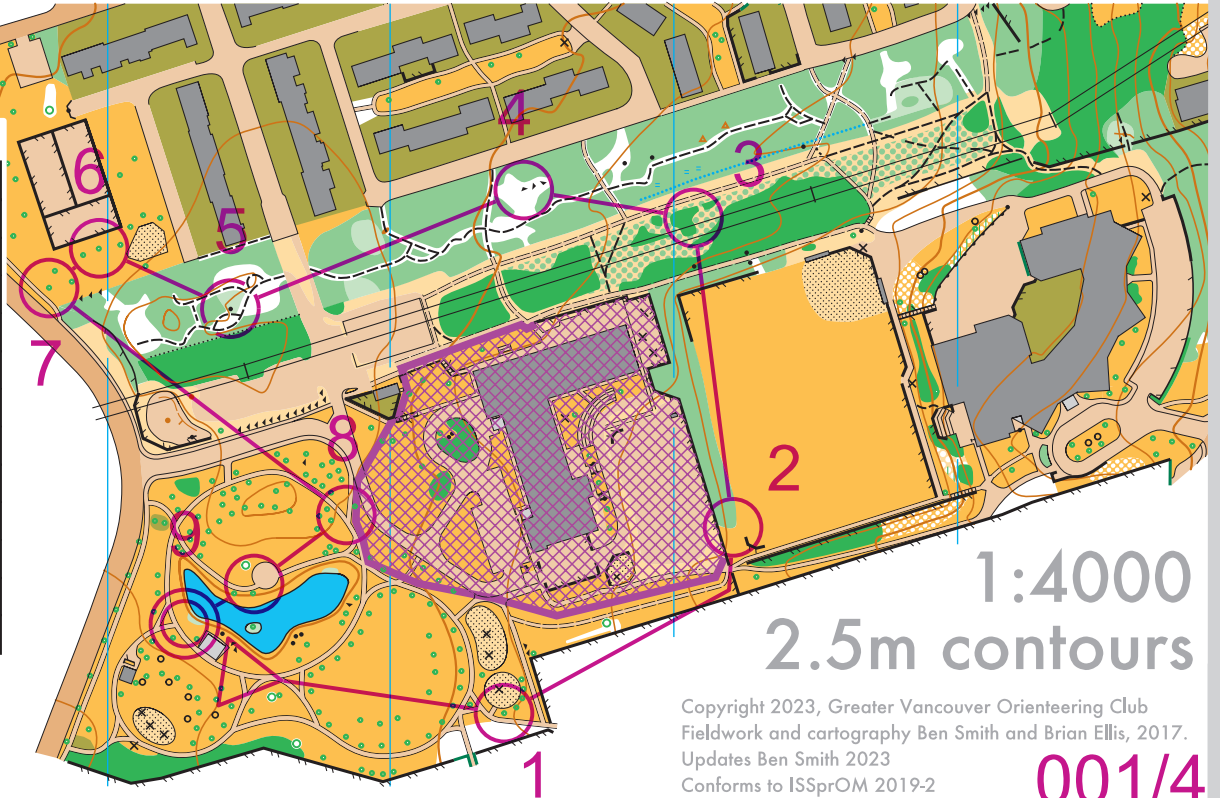

1:4000

2.5m contours

Copyright 2023, Greater Vancouver Orienteering Club
Fieldwork and cartography Ben Smith and Brian Ellis, 2017.
Updates Ben Smith 2023
Conforms to ISSPrOM 2019-2

001/4