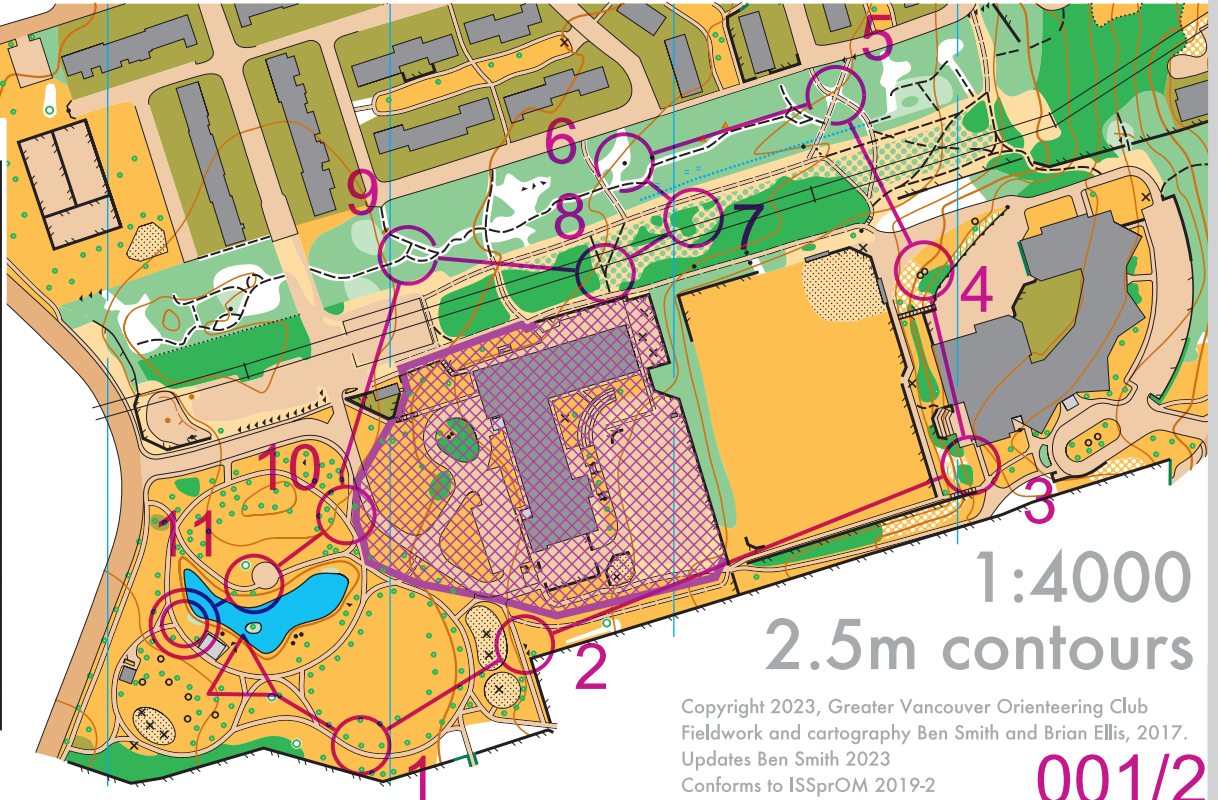

Copyright 2023, Greater Vancouver Orienteering Club
Fieldwork and cartography Ben Smith and Brian Ellis, 2017.
Updates Ben Smith 2023
Conforms to ISSprOM 2019-2

001/2