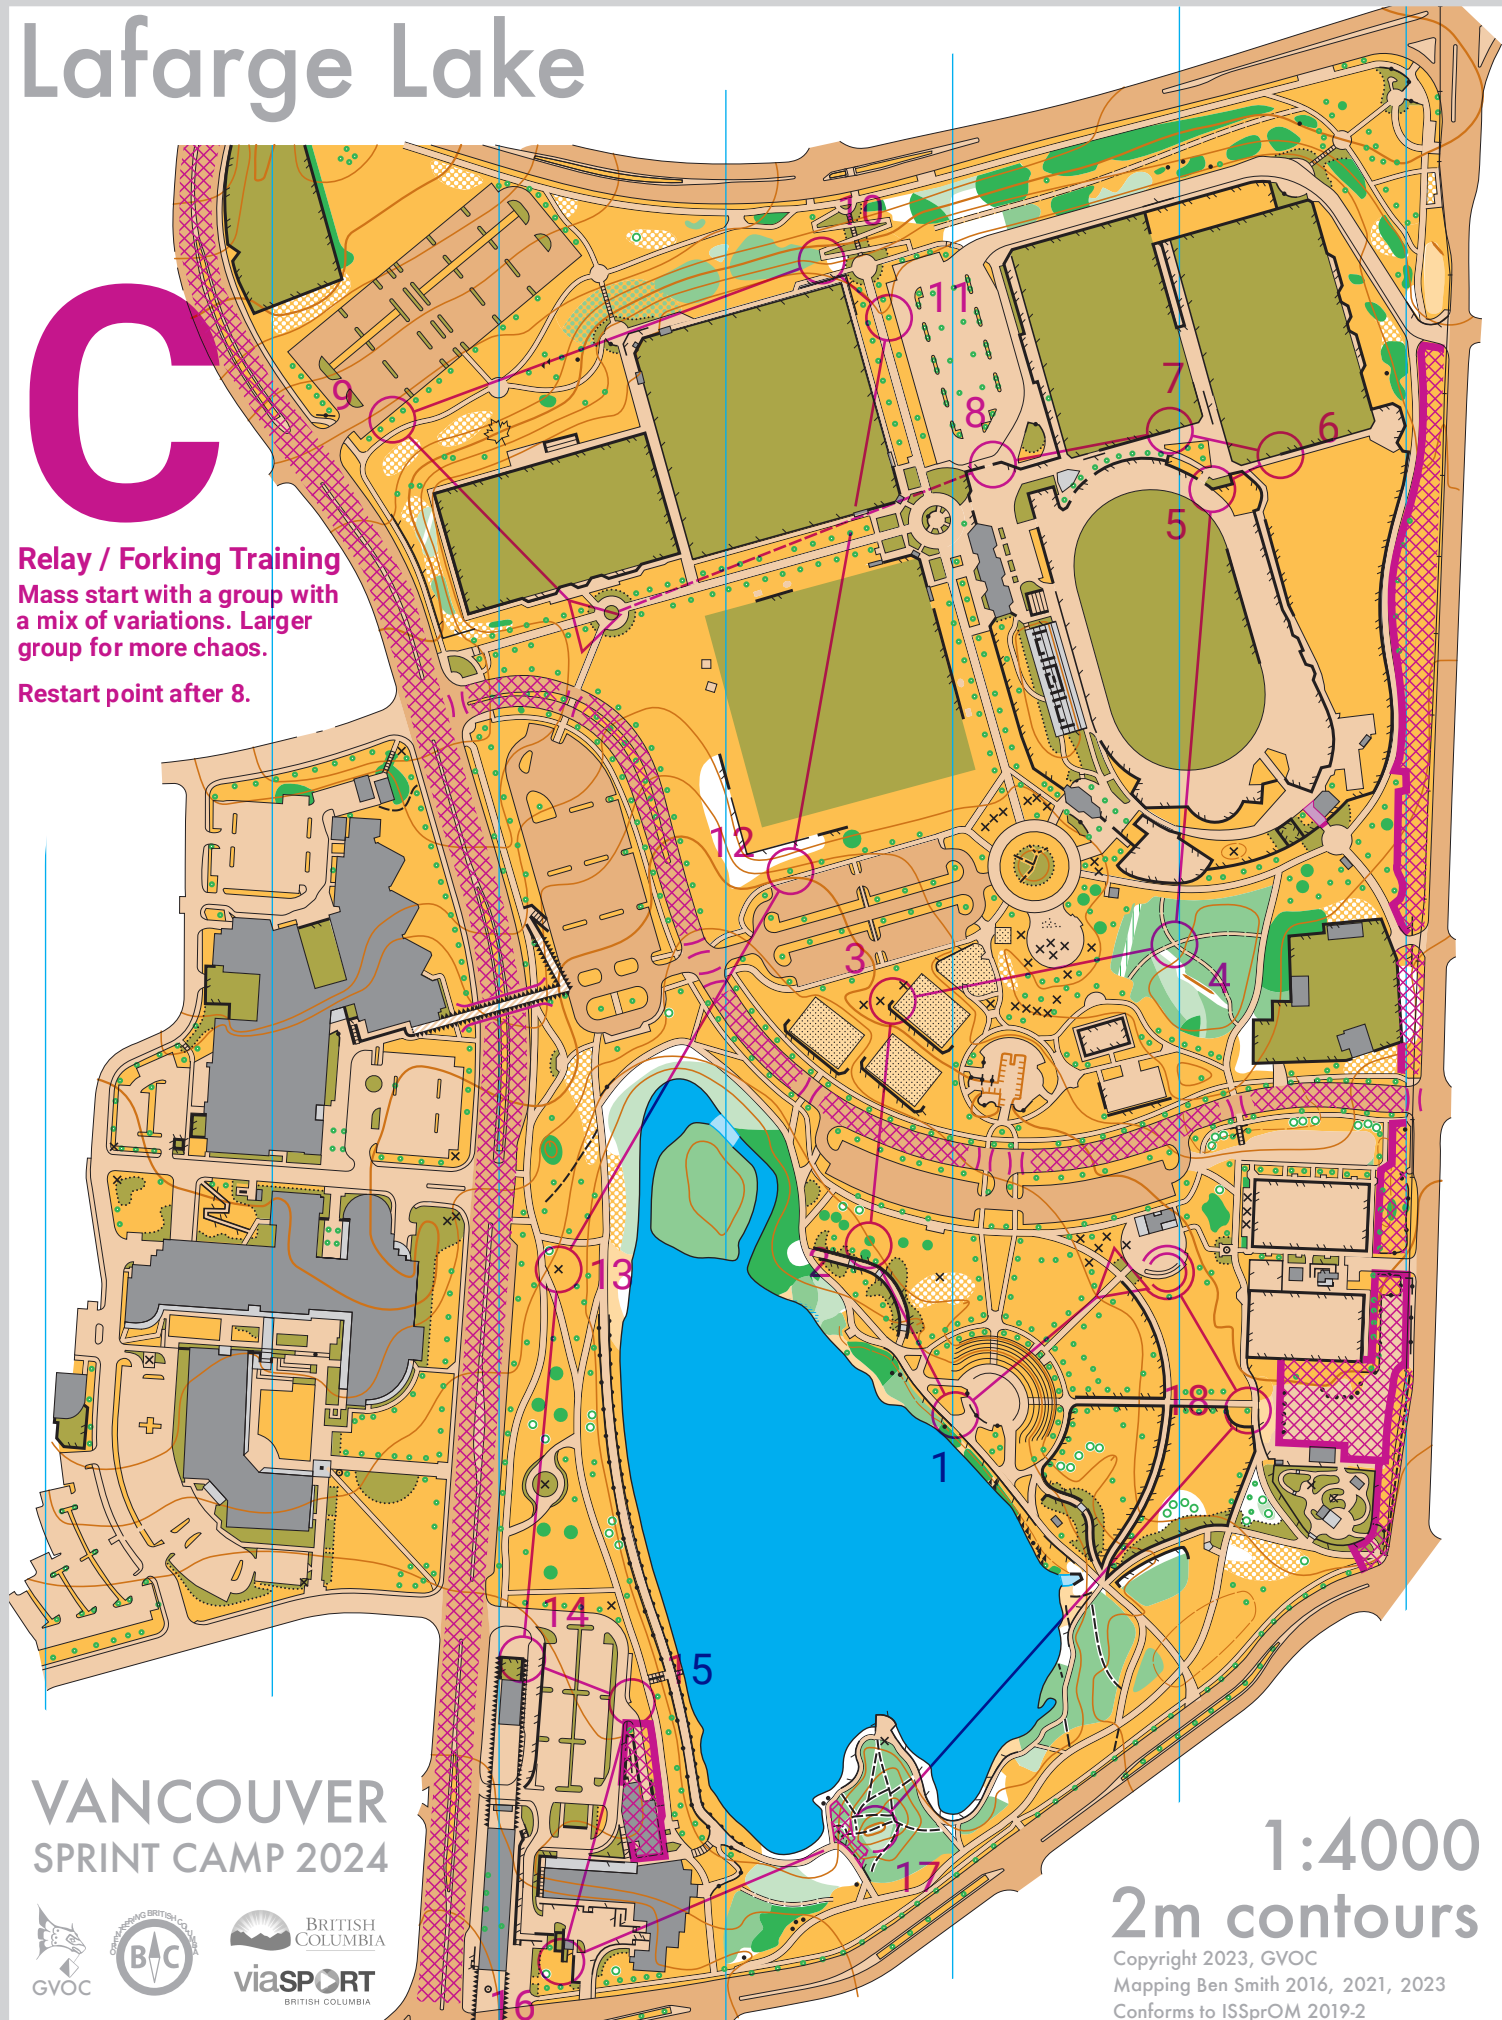

## Relay / Forking Training

Mass start with a group with a mix of variations. Larger group for more chaos.

Restart point after 8.

VANCOUVER  
SPRINT CAMP 2024

viaSPORT  
BRITISH COLUMBIA

1:4000  
2m contours

## Relay / Forking Training

Mass start with a group with a mix of variations. Larger group for more chaos.

Restart point after 8.

VANCOUVER  
SPRINT CAMP 2024

1:4000  
2m contours

Copyright 2023, GVOC  
Mapping Ben Smith 2016, 2021, 2023  
Conforms to ISSprOM 2019-2

# Lafarge Lake