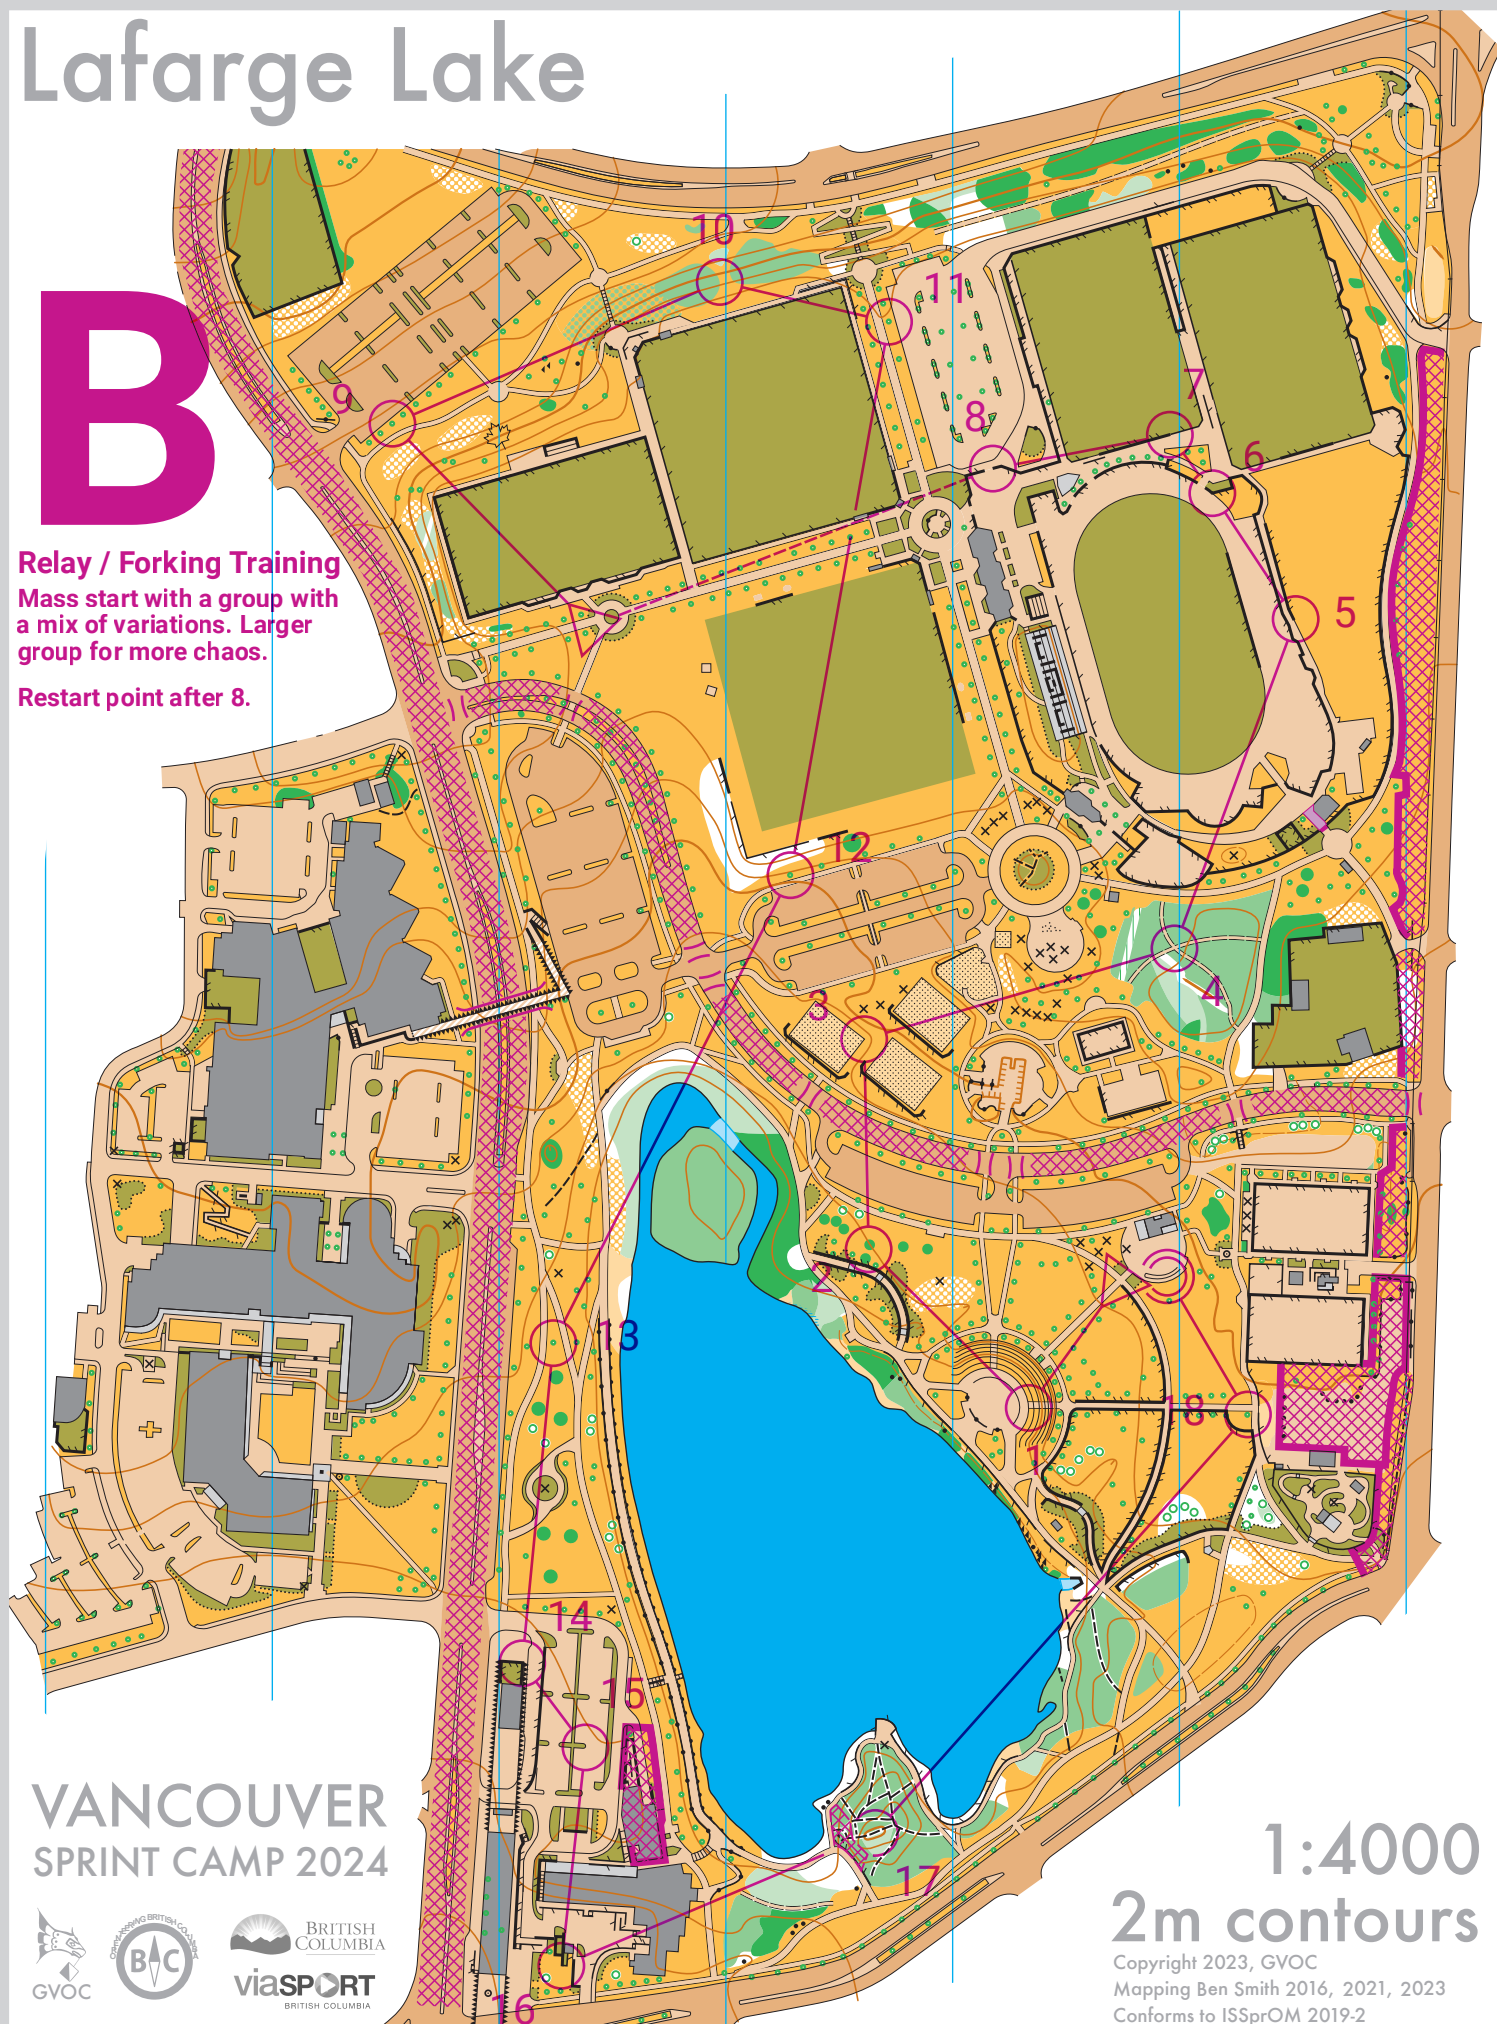

## Relay / Forking Training

Mass start with a group with a mix of variations. Larger group for more chaos.

Restart point after 8.

VANCOUVER  
SPRINT CAMP 2024

viaSPORT  
BRITISH COLUMBIA

1:4000  
2m contours

Copyright 2023, GVOC  
Mapping Ben Smith 2016, 2021, 2023  
Conforms to ISSPrOM 2019-2

# Lafarge Lake

## Relay / Forking Training

Mass start with a group with a mix of variations. Larger group for more chaos.

Restart point after 8.

VANCOUVER  
SPRINT CAMP 2024

1:4000  
2m contours

Copyright 2023, GVOC  
Mapping Ben Smith 2016, 2021, 2023  
Conforms to ISSprOM 2019-2