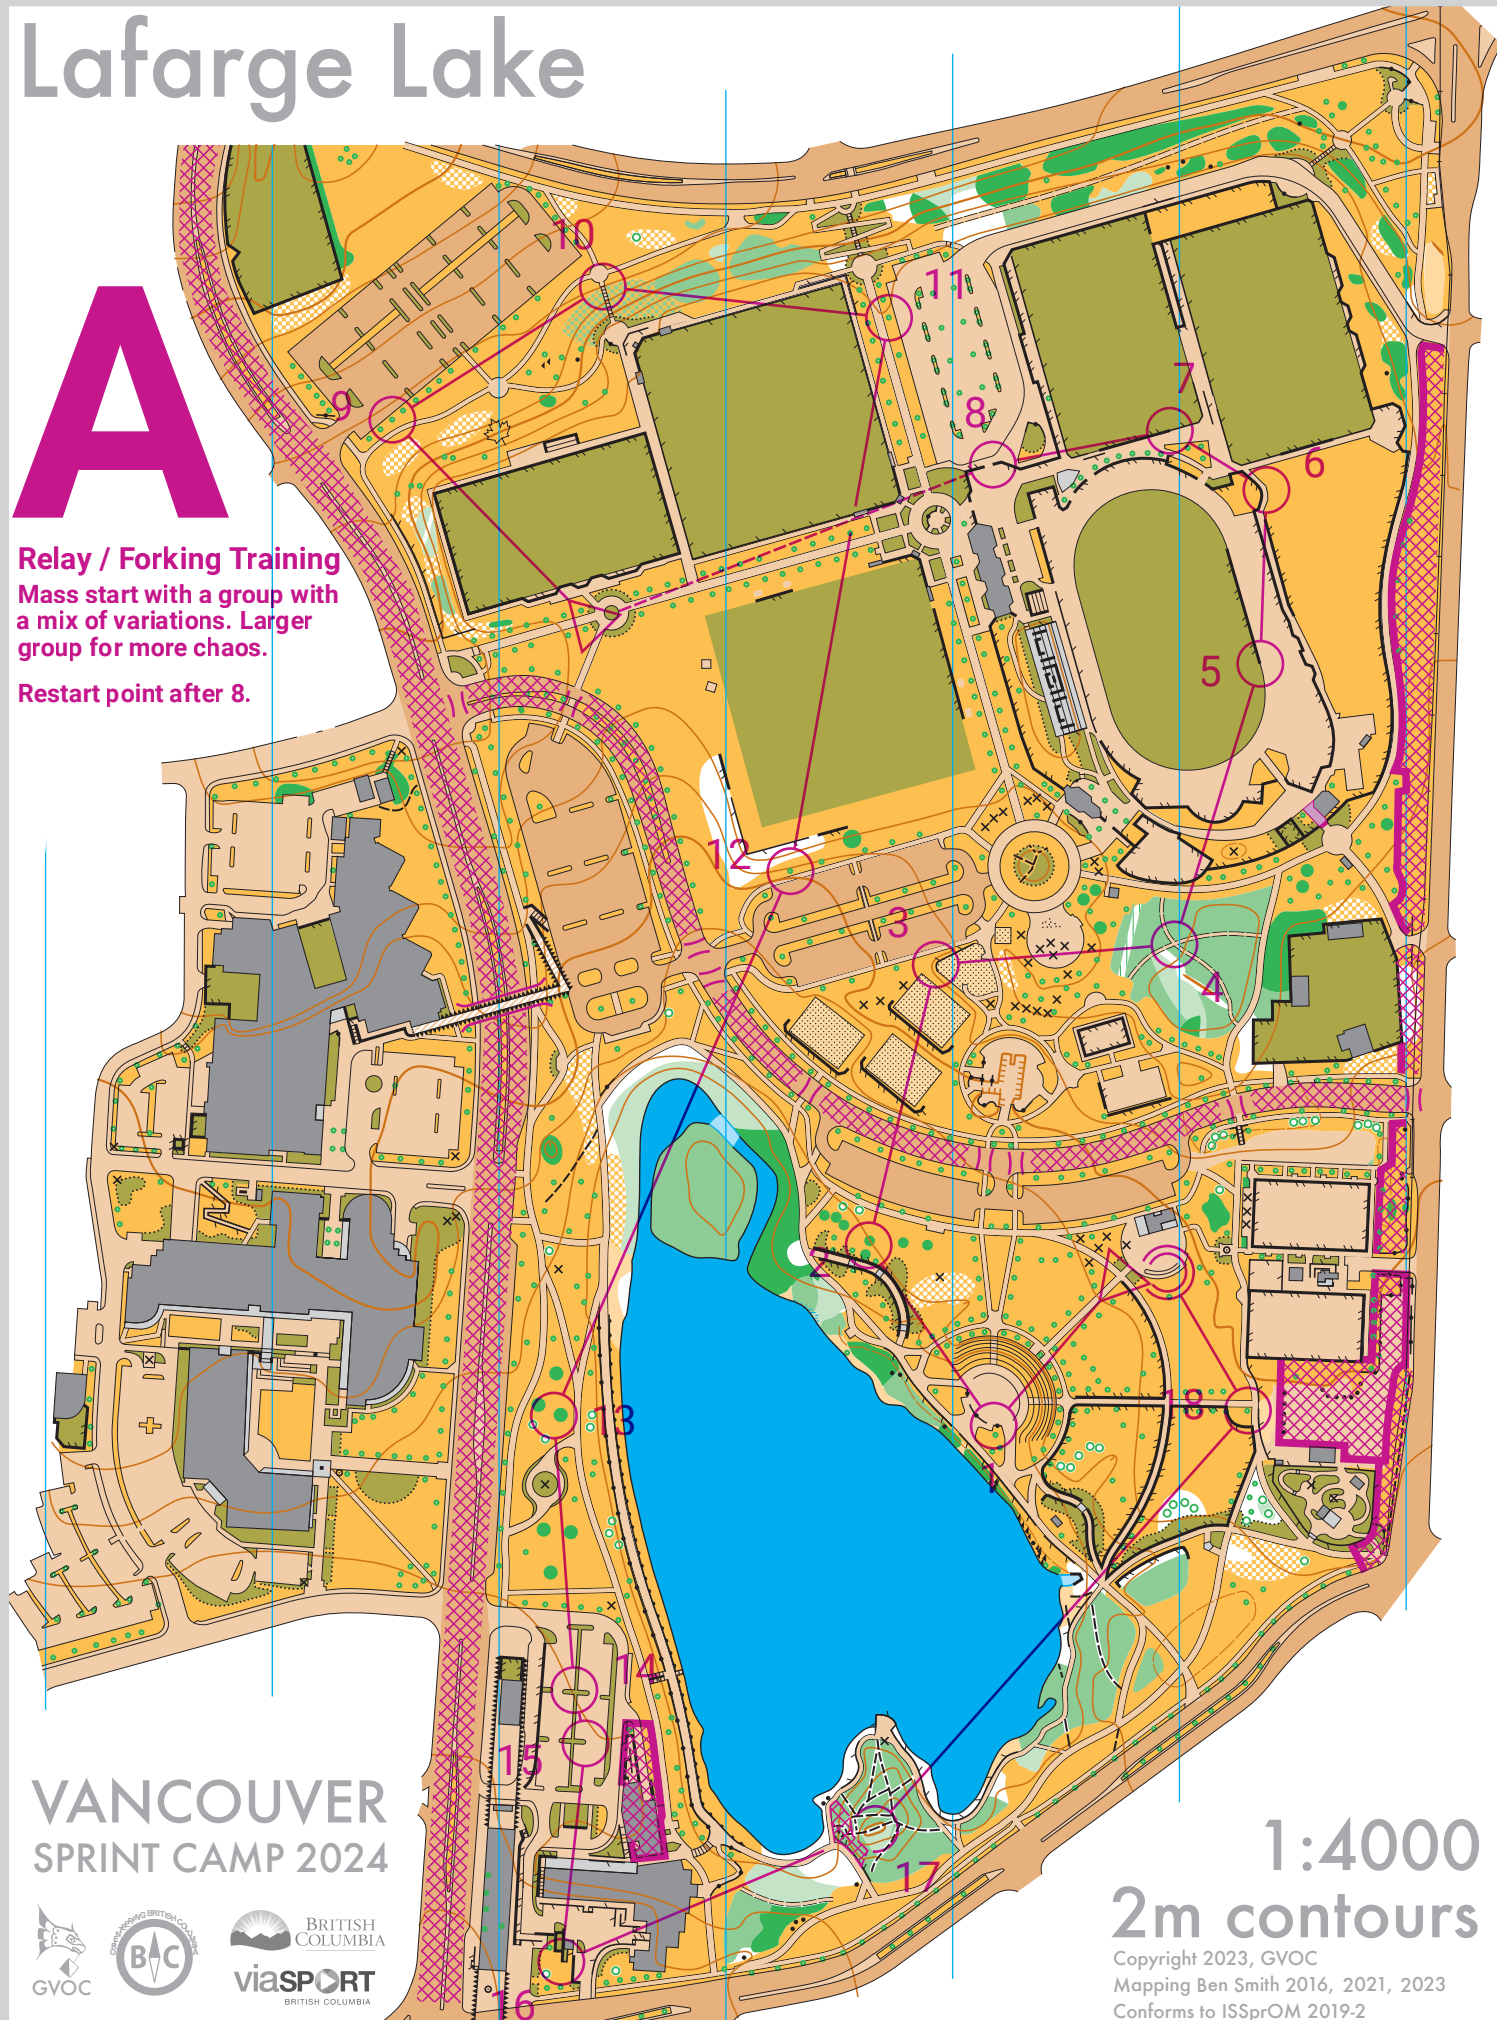

# Lafarge Lake

## Relay / Forking Training

Mass start with a group with a mix of variations. Larger group for more chaos.

Restart point after 8.

VANCOUVER  
SPRINT CAMP 2024

viaSPORT  
BRITISH COLUMBIA

1:4000  
2m contours

## Relay / Forking Training

Mass start with a group with a mix of variations. Larger group for more chaos.

Restart point after 8.

VANCOUVER  
SPRINT CAMP 2024

1:4000  
2m contours

Copyright 2023, GVOC  
Mapping Ben Smith 2016, 2021, 2023  
Conforms to ISSprOM 2019-2