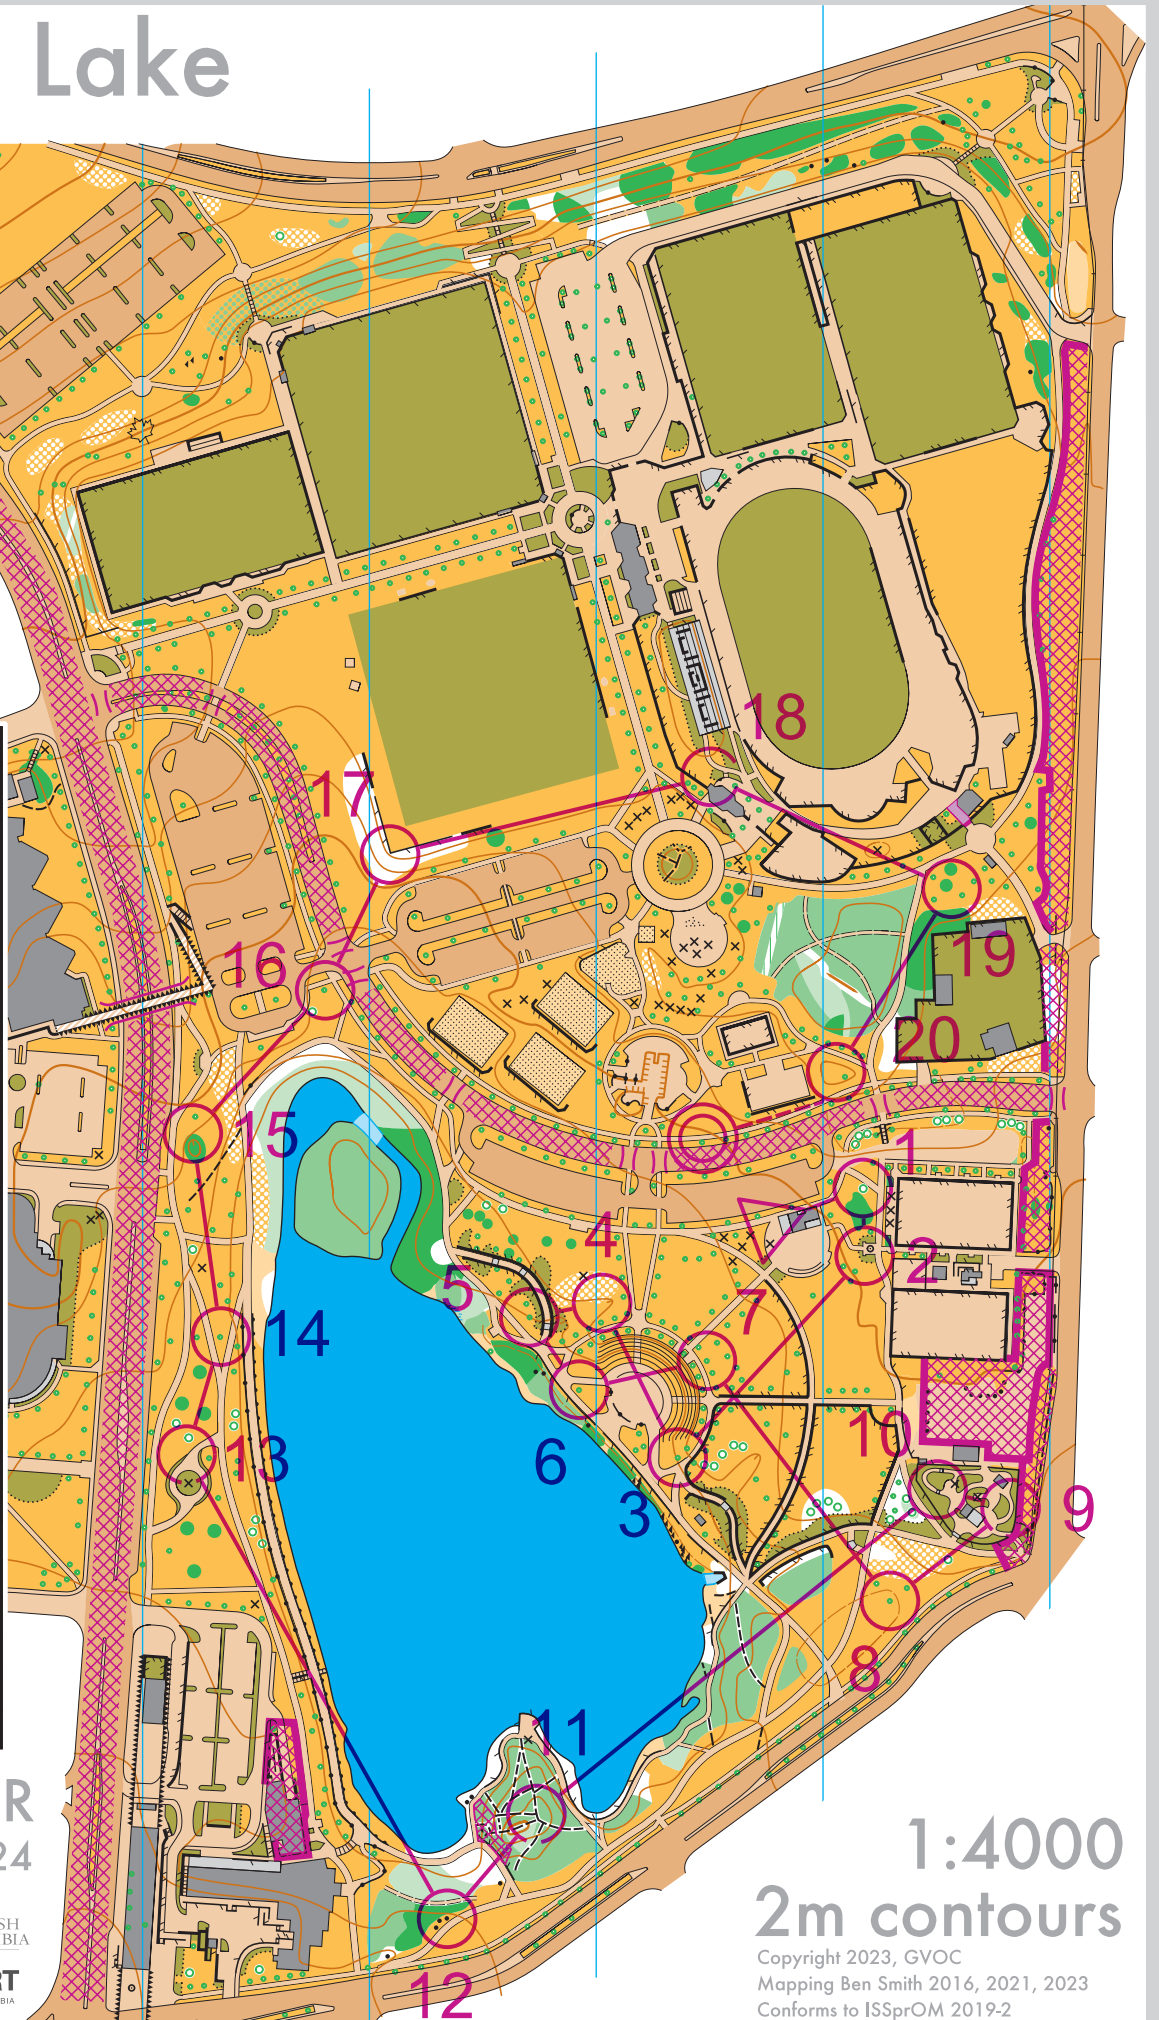

Lafarge Lake

Lafarge			
Expert	2.5 km	24 m	
▷	◇		◉
1 35	↑		◉
2 56	▨		◉
3 60	↗		◉
4 199	∩		
5 58	↓	↑	◉
6 59	↑		◉
7 57	↑		◉
8 36	↑		◉
9 198	↘	<	
10 61	⊥		◉
11 34	↑	↘	◉
12 32	→	▲	◉
13 197	⊠		◉
14 63	↑		◉
15 62	⊠		◉
16 64	↑		◉
Take care using crosswalk!			
◉	⊗	>◉	
17 65	↖		◉
18 196	⊠		<
19 33	↓	↑	◉
20 31	●		
◉ --- 85 m --- ◉			

VANCOUVER
SPRINT CAMP 2024

1:4000
2m contours

Copyright 2023, GVOC
Mapping Ben Smith 2016, 2021, 2023
Conforms to ISSprOM 2019-2