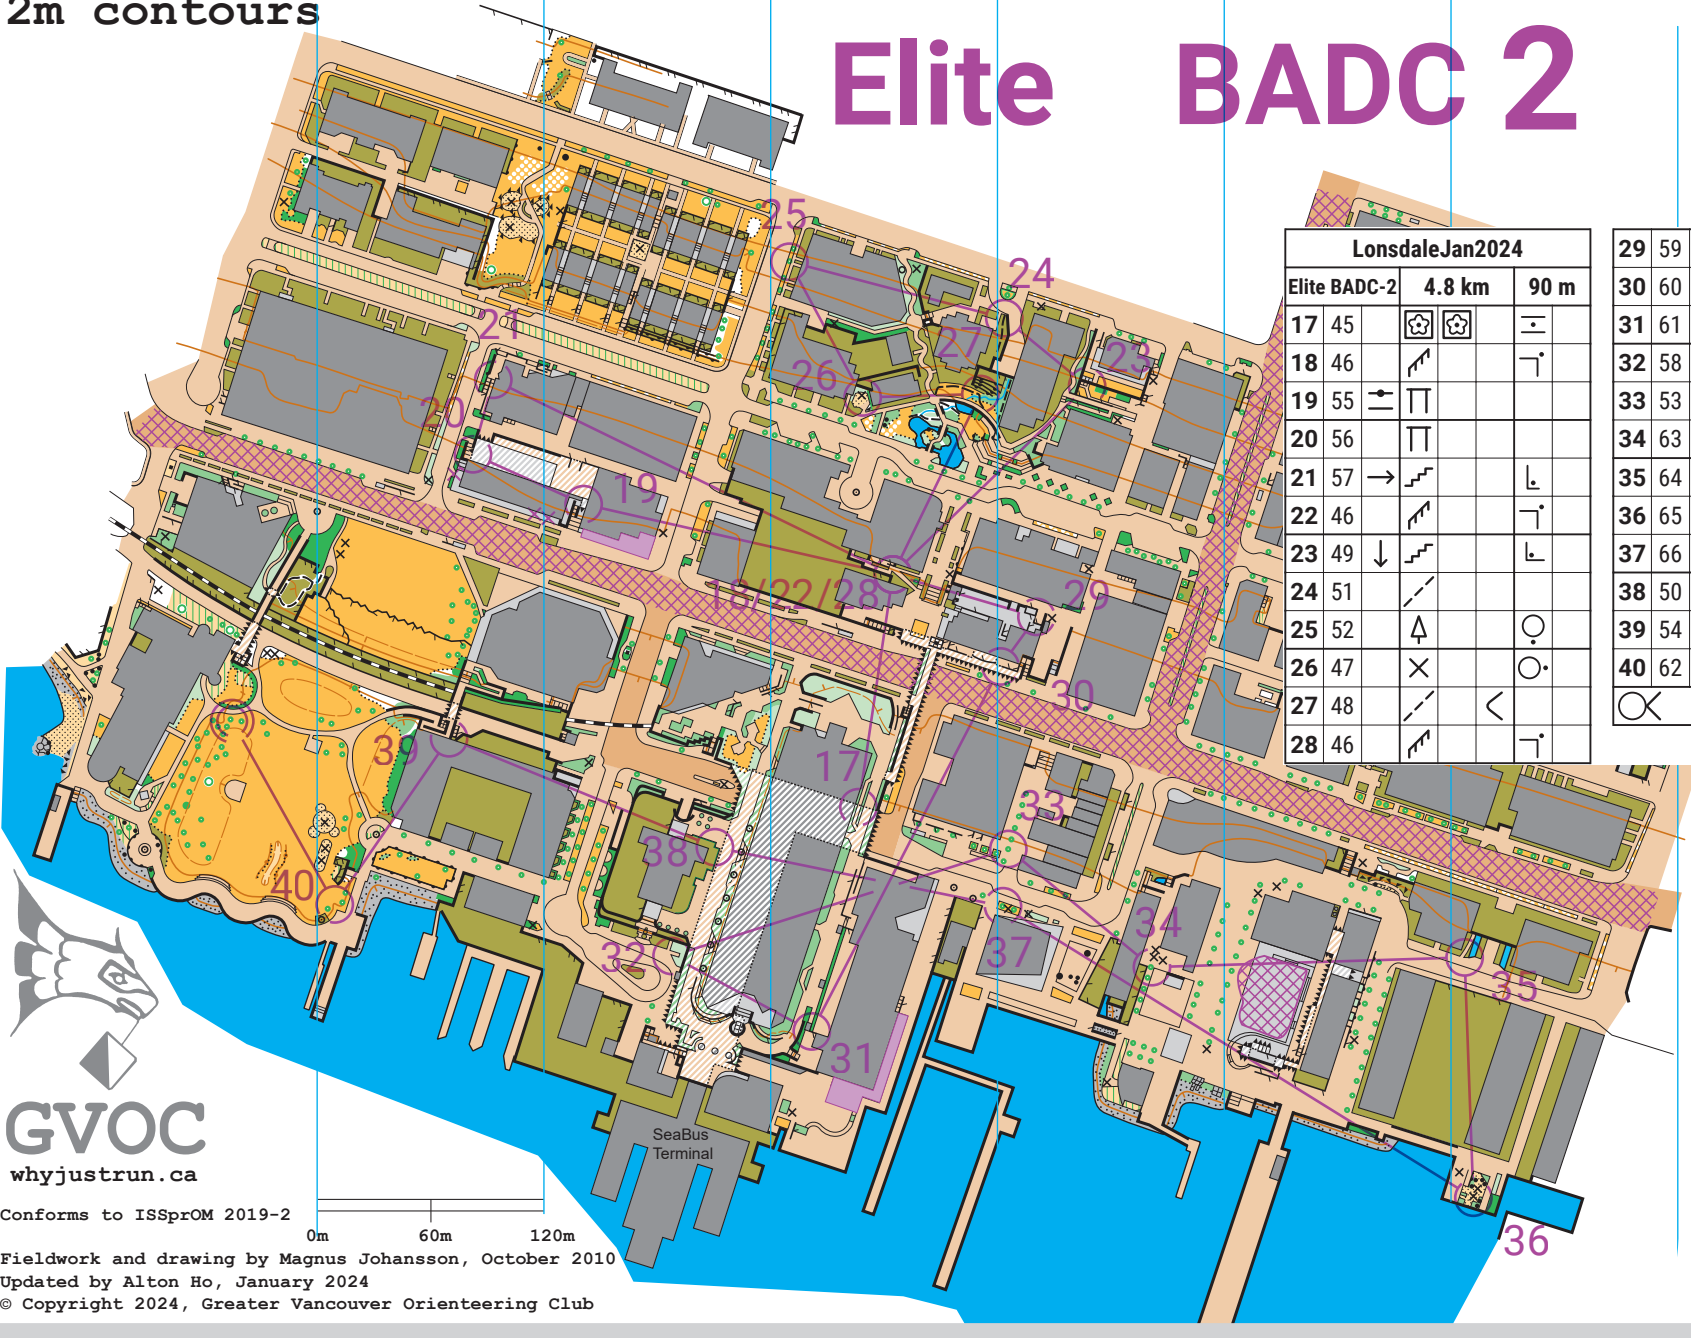

Lonsdale Quay

Scale 1:4000
2m contours

-  Two levels, passable at both levels
-  Two levels, passable at lower level only
-  One level, impassable
-  One level, impassable

Elite BADC 2

LonsdaleJan2024		
Elite BADC-2	4.8 km	90 m
17	45	
18	46	
19	55	
20	56	
21	57	
22	46	
23	49	
24	51	
25	52	
26	47	
27	48	
28	46	

29	59		
30	60		
31	61		
32	58		
33	53		
34	63		
35	64		
36	65		
37	66		
38	50		
39	54		
40	62		

Conforms to ISSprOM 2019-2
0m 60m 120m
Fieldwork and drawing by Magnus Johansson, October 2010
Updated by Alton Ho, January 2024
© Copyright 2024, Greater Vancouver Orienteering Club