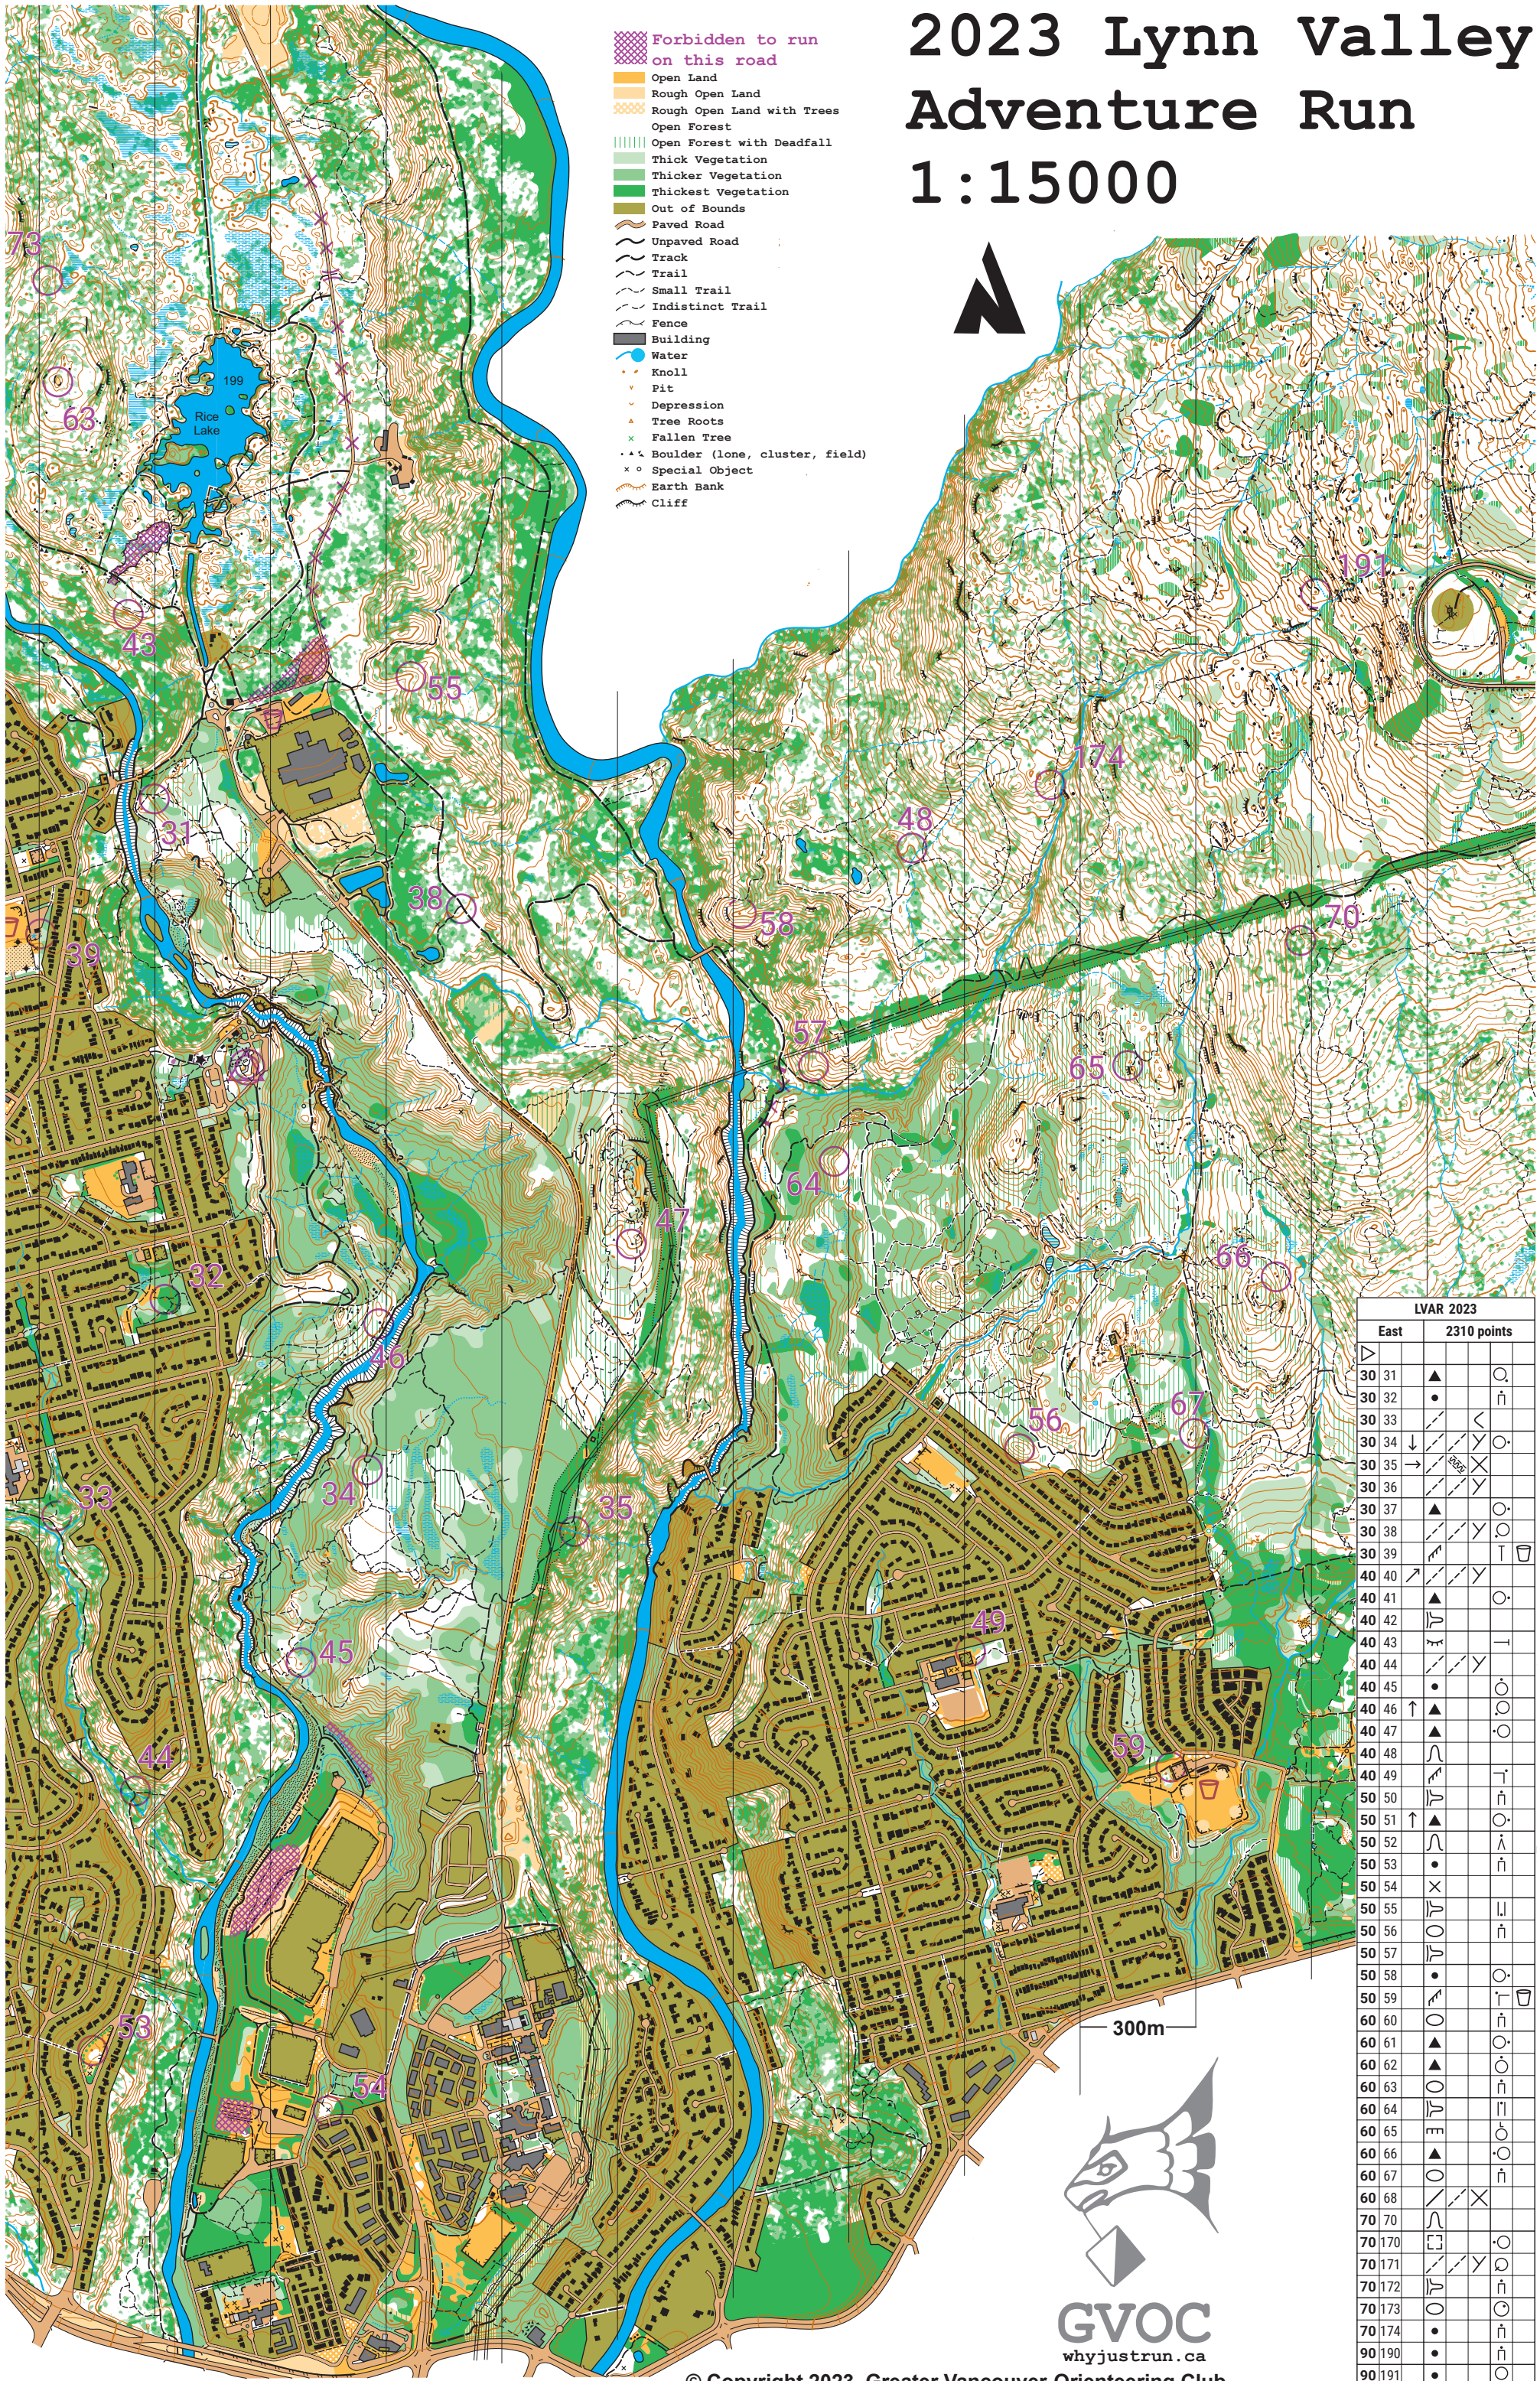

2023 Lynn Valley Adventure Run

1:15000

- Forbidden to run on this road
- Open Land
- Rough Open Land
- Rough Open Land with Trees
- Open Forest
- Open Forest with Deadfall
- Thicker Vegetation
- Thicker Vegetation
- Thickest Vegetation
- Out of Bounds
- Paved Road
- Unpaved Road
- Track
- Trail
- Small Trail
- Indistinct Trail
- Fence
- Building
- Water
- Knoll
- Pit
- Depression
- Tree Roots
- Fallen Tree
- Boulder (Lone, cluster, field)
- Special Object
- Earth Bank
- Cliff

LVAR 2023			
East	2310 points		
30 31	▲		○
30 32	•		ñ
30 33		<	
30 34	↓		○
30 35	→	X	
30 36		Y	
30 37	▲		○
30 38		Y	○
30 39		T	□
40 40	↗	Y	
40 41	▲		○
40 42	T		T
40 43			T
40 44	↘	Y	
40 45	•		○
40 46	▲		○
40 47	▲		○
40 48	↘		T
40 49	T		ñ
50 50		T	ñ
50 51	▲		○
50 52	↘		λ
50 53	•		ñ
50 54	X		
50 55	T		ñ
50 56	T		ñ
50 57	▲		
50 58	•		○
50 59	↘		T
60 60	○		ñ
60 61	▲		○
60 62	▲		○
60 63	○		ñ
60 64	○		ñ
60 65	▲		○
60 66	▲		○
60 67	○		ñ
60 68	↘		X
70 70	↘		
70 170	↘		○
70 171	↘		Y
70 172	T		ñ
70 173	○		○
70 174	•		ñ
90 190	•		ñ
90 191	•		○