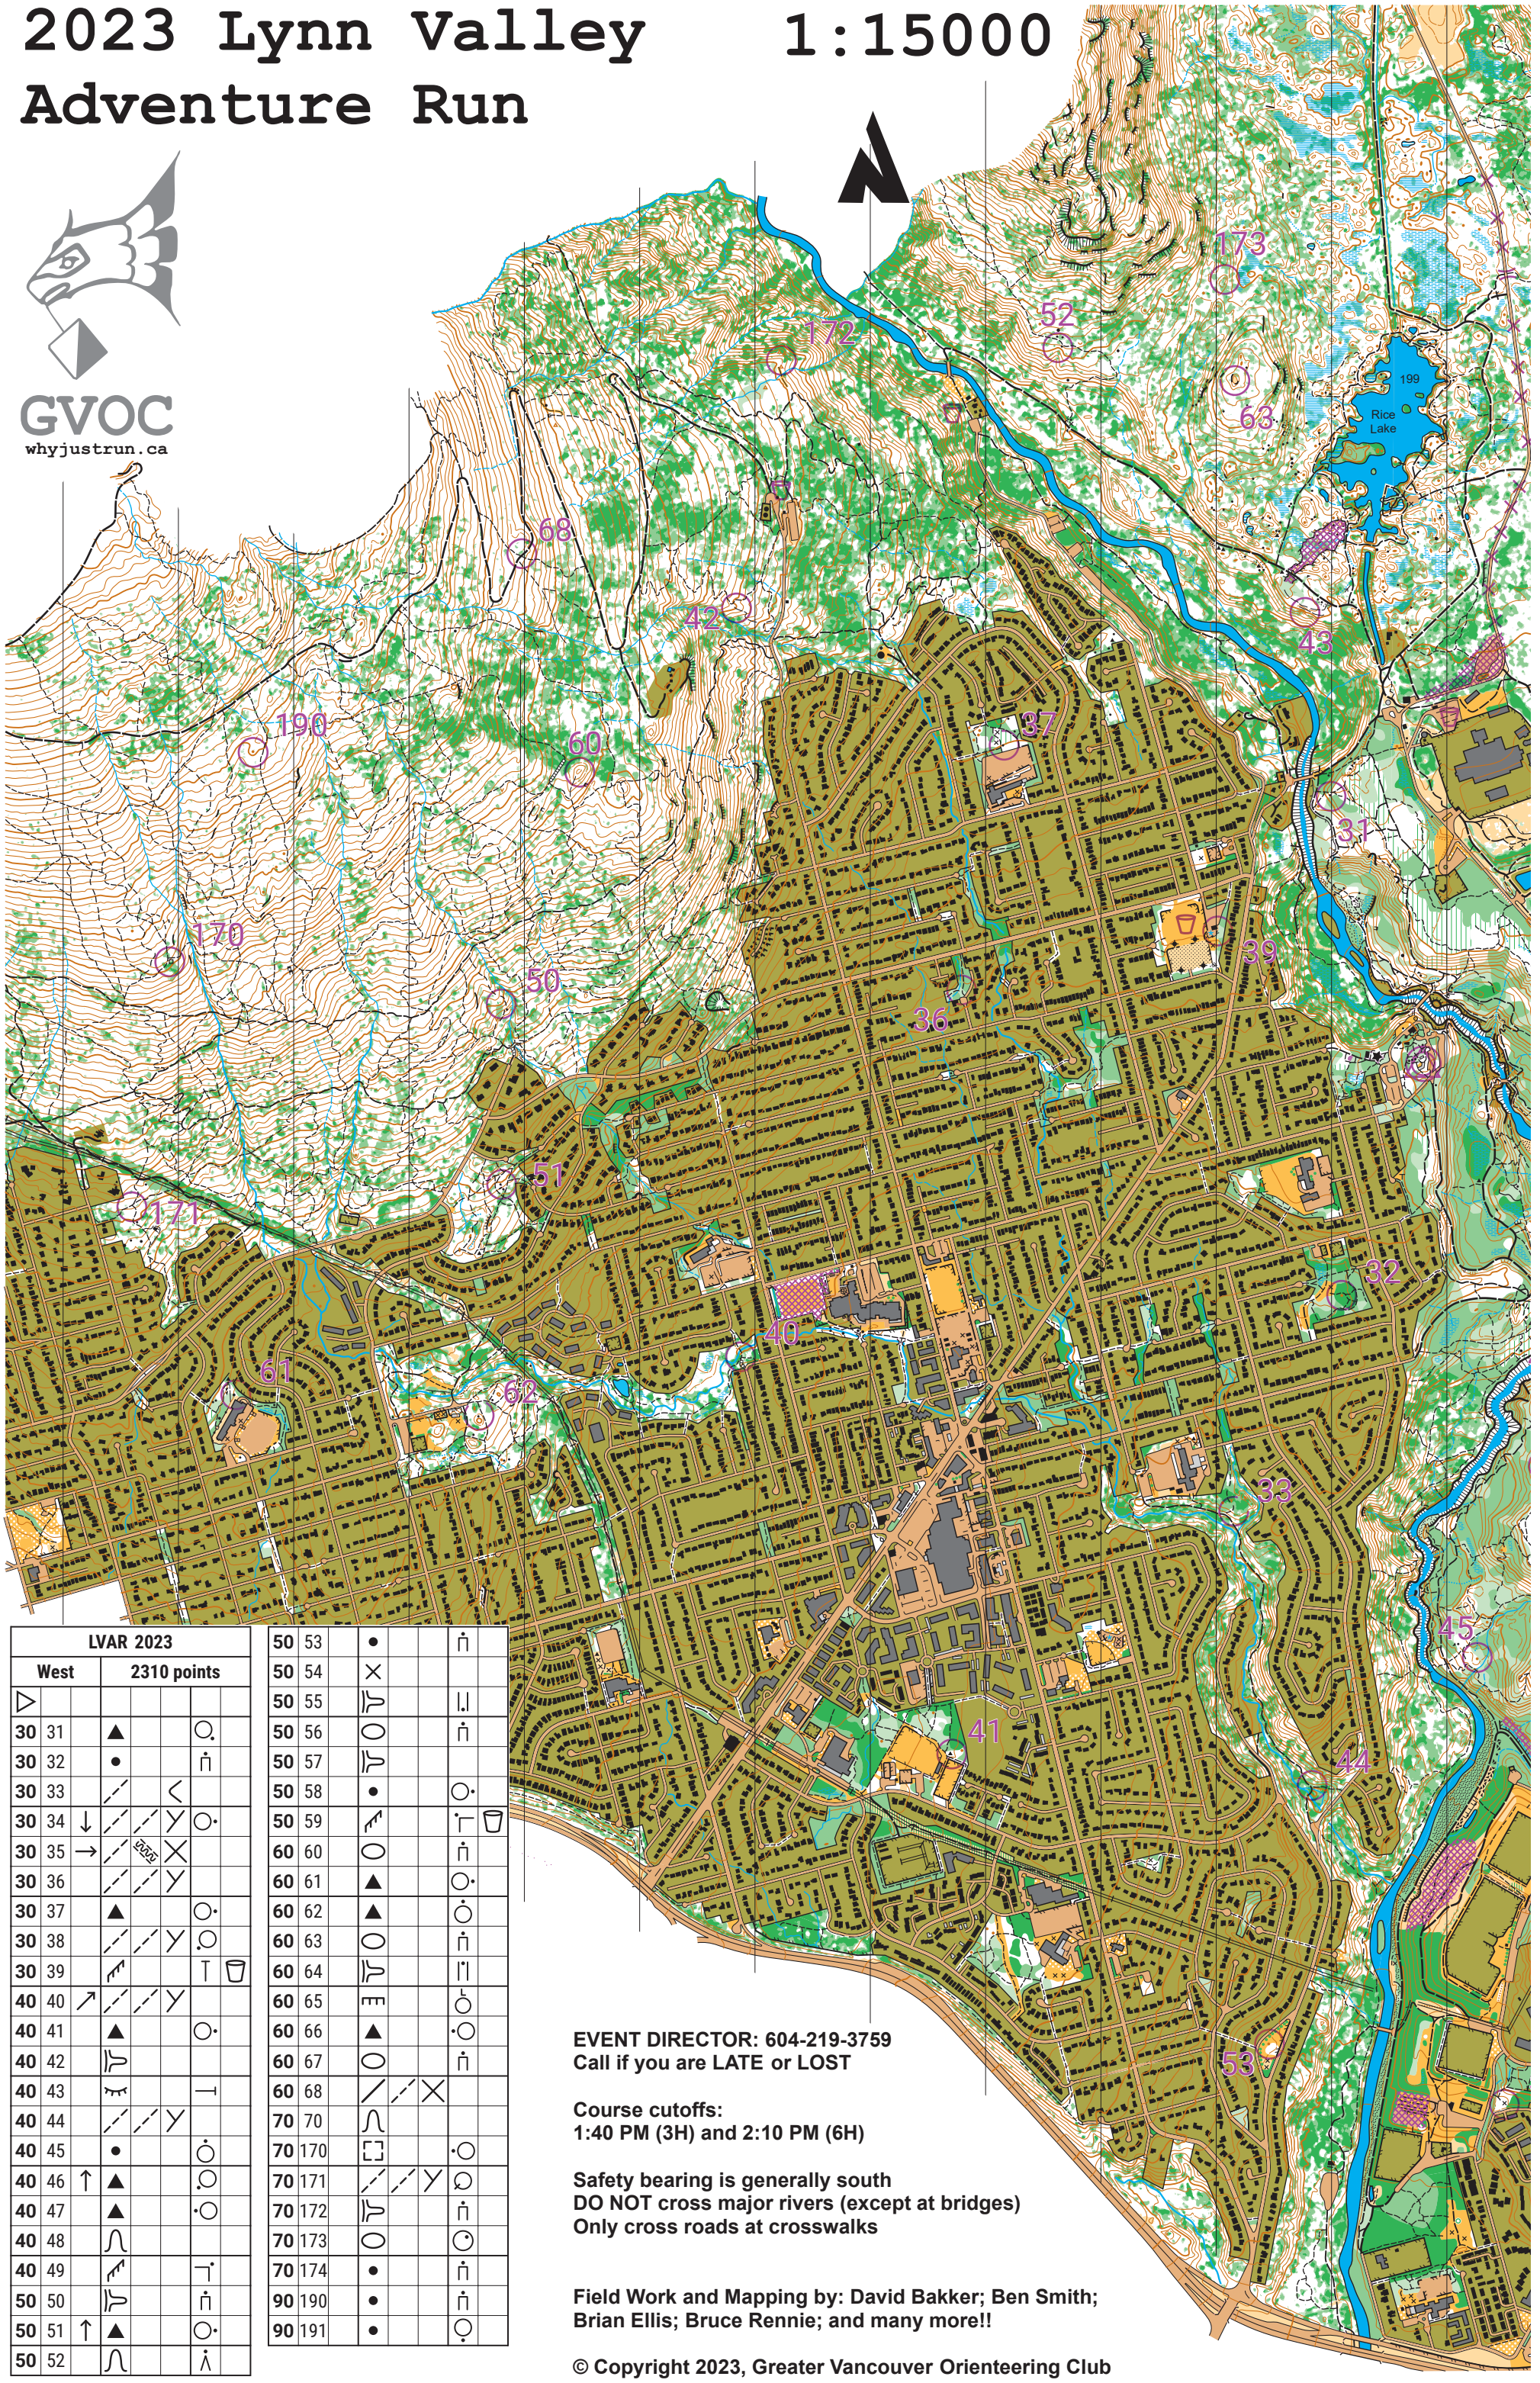

2023 Lynn Valley Adventure Run

1:15000

GVOC
whyjustrun.ca

LVAR 2023		West		2310 points	
30	31	▲		○	
30	32	●		⋈	
30	33	↘	↙		
30	34	↓	↘	○	
30	35	→	↘	×	
30	36	↘	↘	Y	
30	37	▲		○	
30	38	↘	Y	○	
30	39	↘		T	☐
40	40	↗	↘	Y	
40	41	▲		○	
40	42	↘			
40	43	↘	Y	T	
40	44	↘	Y		
40	45	●		○	
40	46	↑	▲	○	○
40	47	▲		○	
40	48	↘			
40	49	↘		T	
50	50	↘		⋈	
50	51	↑	▲	○	
50	52	↘		λ	
50	53	●		⋈	
50	54	×			
50	55	↘			
50	56	↘		⋈	
50	57	↘			
50	58	●		○	
50	59	↘		T	☐
60	60	○		⋈	
60	61	▲		○	
60	62	▲		○	
60	63	○		⋈	
60	64	↘			
60	65	↘		○	
60	66	▲		○	
60	67	○		⋈	
60	68	↘	×		
70	70	↘			
70	170	☐		○	
70	171	↘	Y	○	
70	172	↘		⋈	
70	173	○		○	
70	174	●		⋈	
90	190	●		⋈	
90	191	●		○	

EVENT DIRECTOR: 604-219-3759
Call if you are LATE or LOST

Course cutoffs:
1:40 PM (3H) and 2:10 PM (6H)

Safety bearing is generally south
DO NOT cross major rivers (except at bridges)
Only cross roads at crosswalks

Field Work and Mapping by: David Bakker; Ben Smith; Brian Ellis; Bruce Rennie; and many more!!

© Copyright 2023, Greater Vancouver Orienteering Club