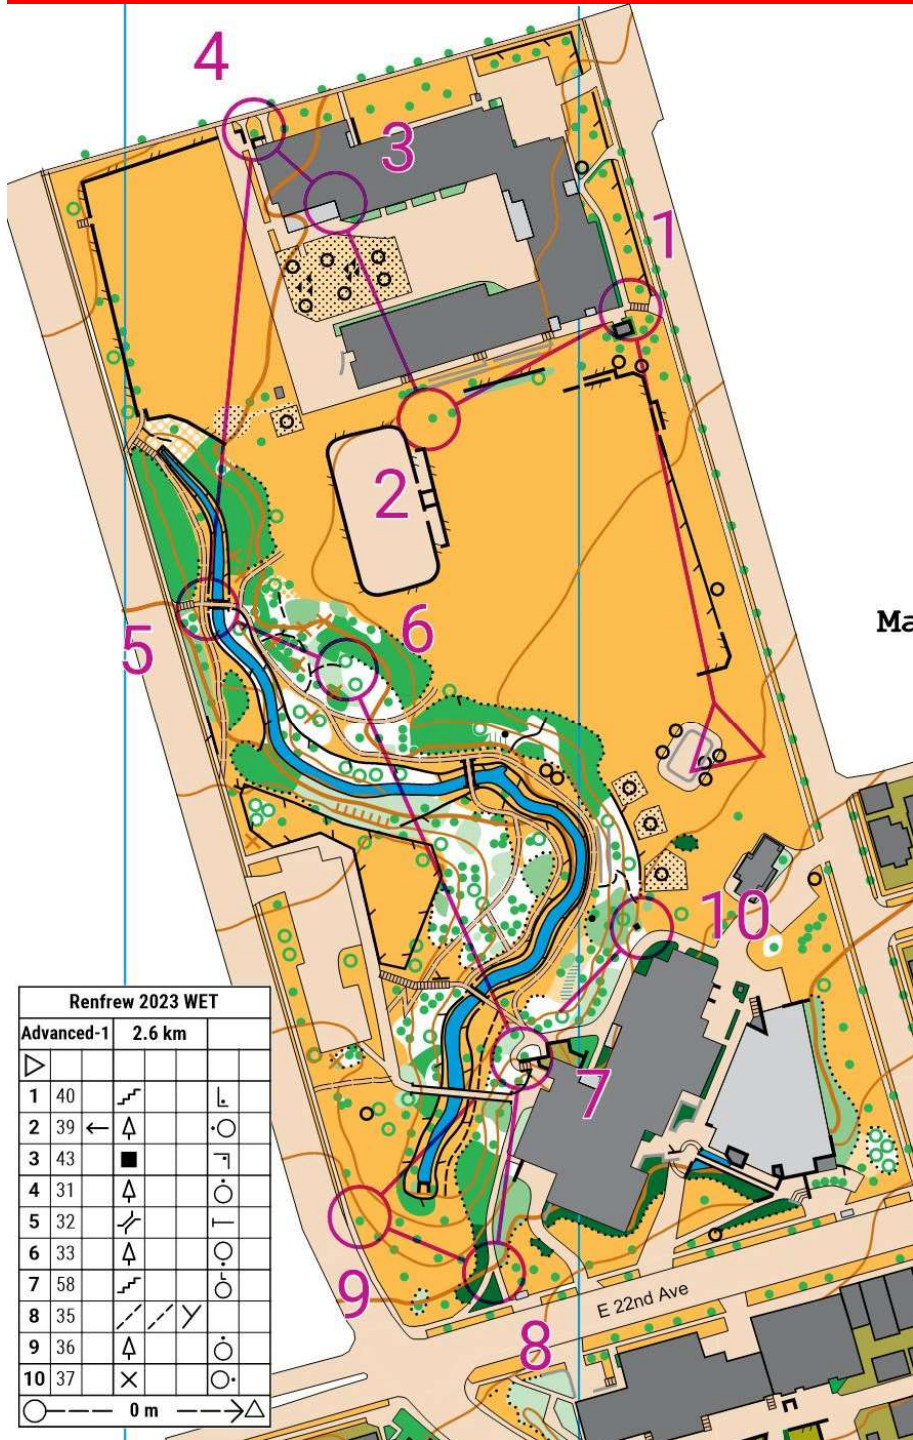

RENFREW – ADVANCED LOOP 1 – 1:2500

RENFREW – ADVANCED LOOP 2 – 1:2500

RENFREW – ADVANCED LOOP 3 – 1:2500

If you want to keep running – pick up an “Expert” map at the finish and keep going!