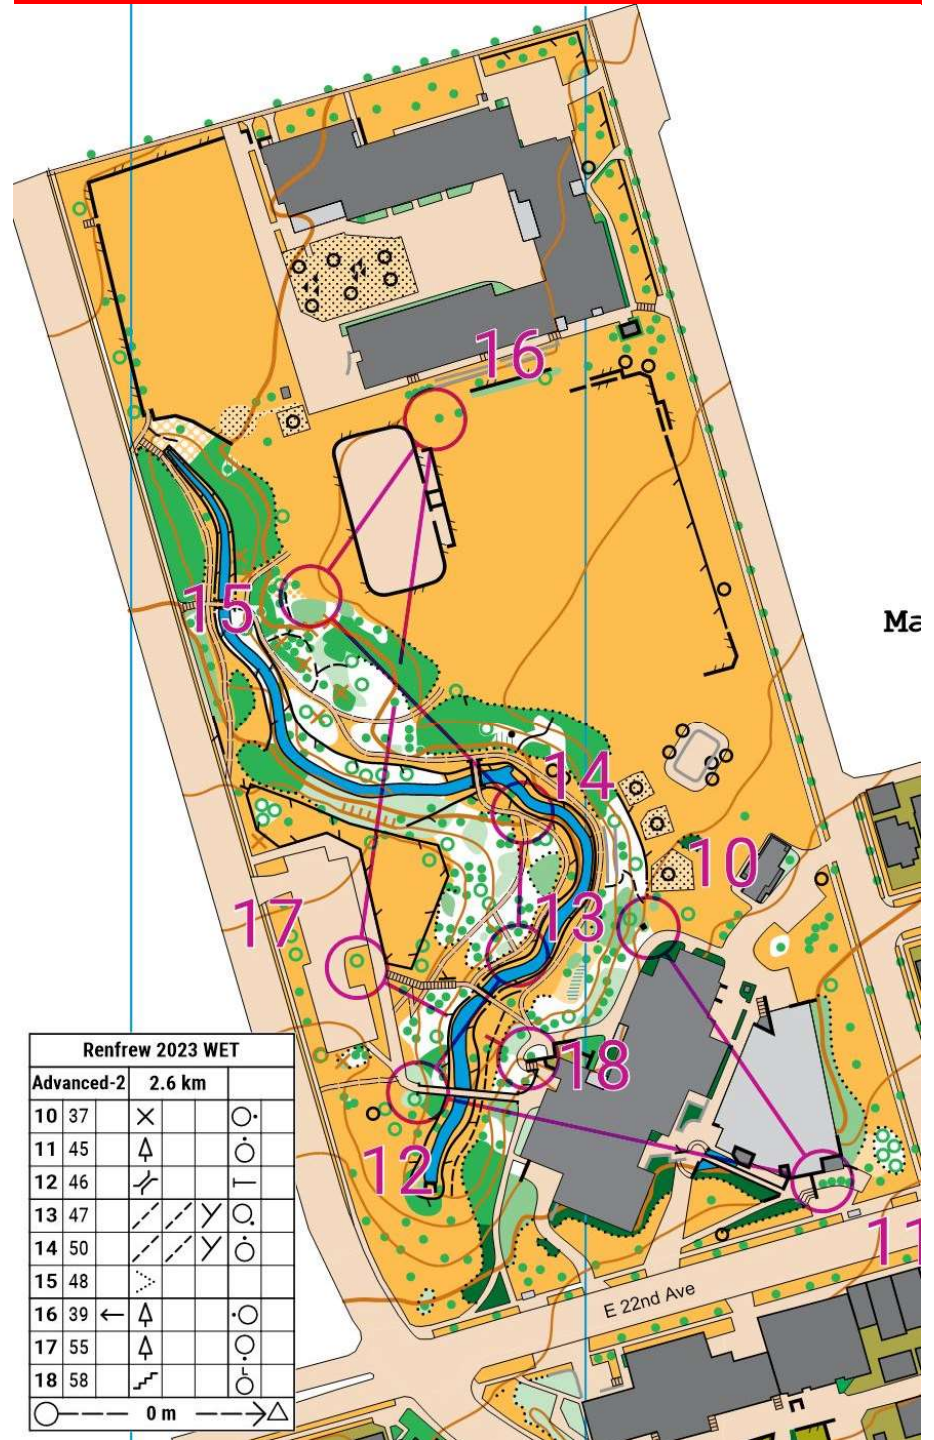

RENFREW – ADVANCED LOOP 1 – 1:2500

RENFREW – ADVANCED LOOP 2 – 1:2500

RENFREW – ADVANCED LOOP 3 – 1:2500

If you want to keep running – pick up an “Expert” map at the finish and keep going!