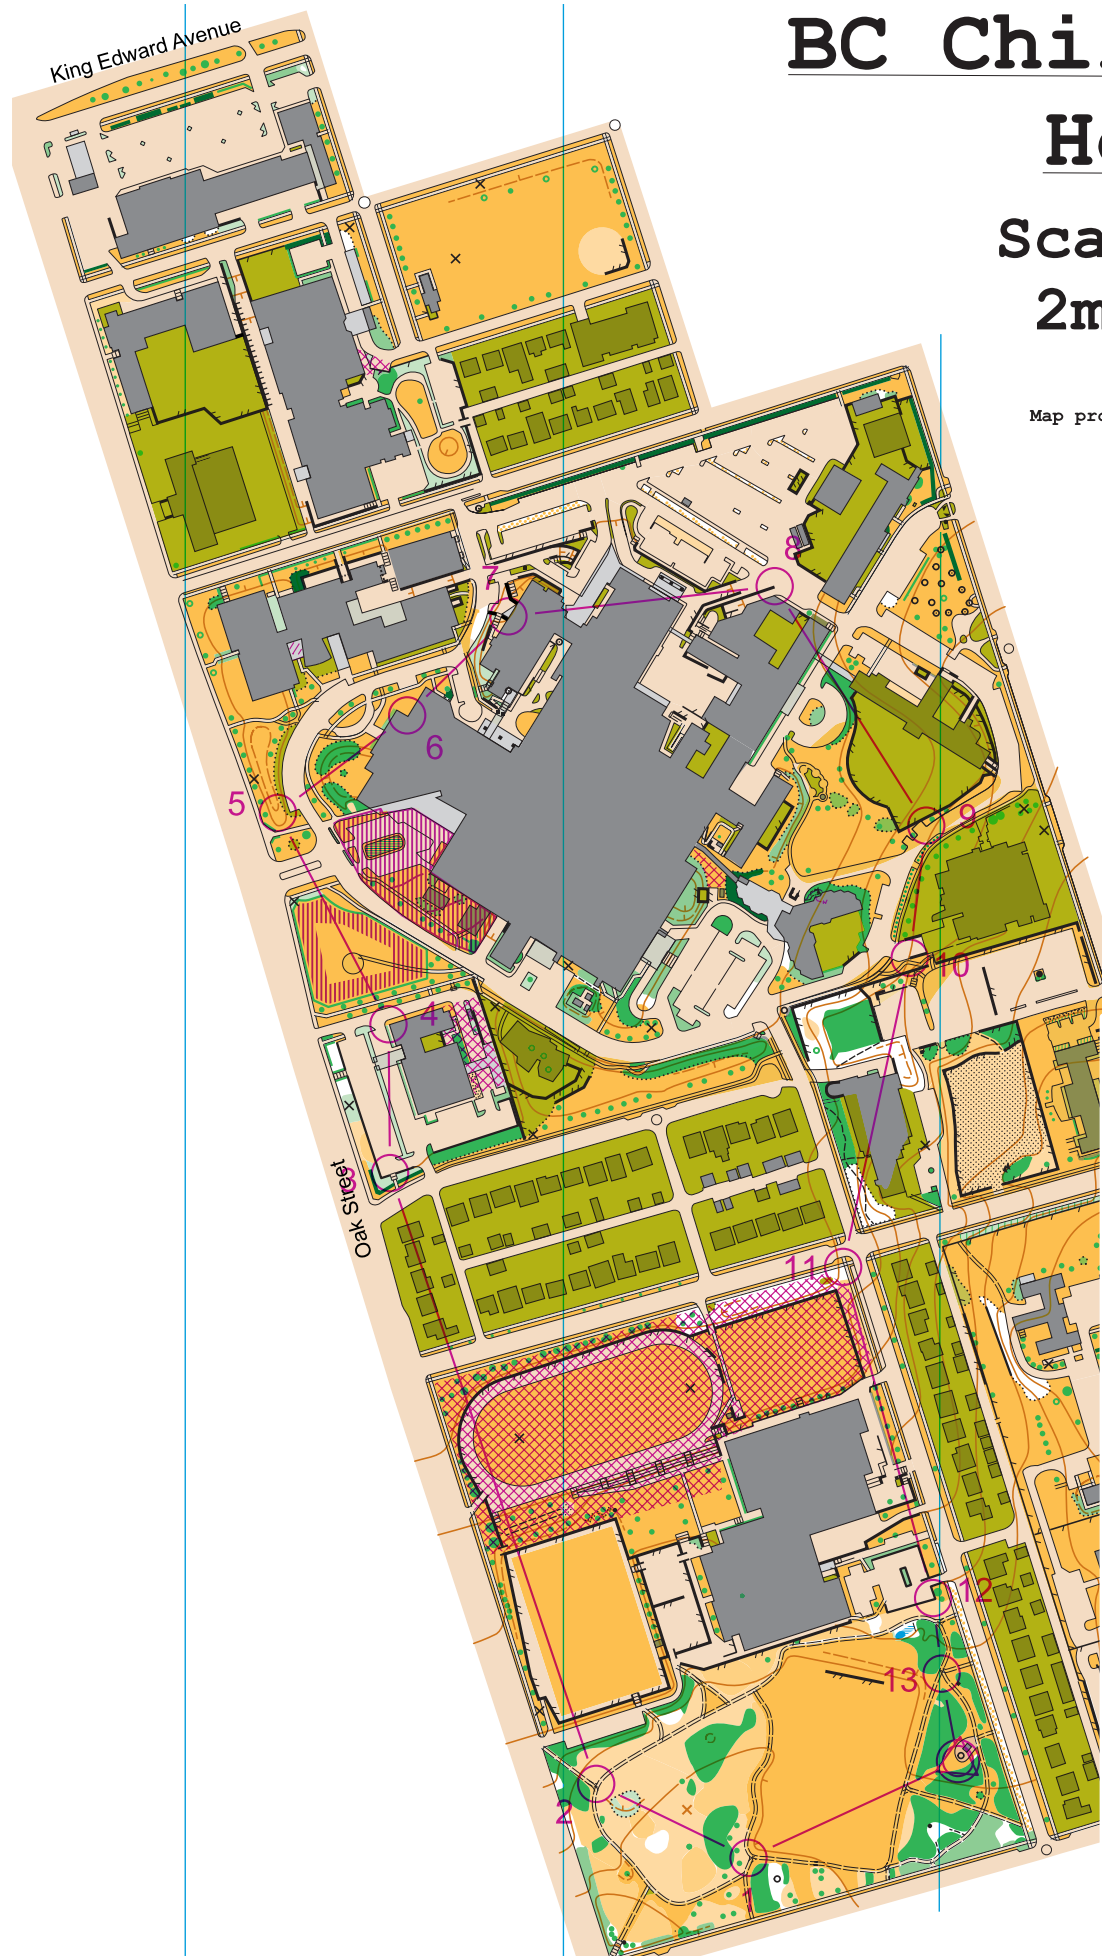

King Edward Avenue

BC Children's Hospital

Scale 1:5000
2m contours

Conforms to ISSOM 2007

Map produced by Magnus Johansson, 2006
Updated Brian Ellis 2015, 2018
Alistair Howard 2020

BC Children's Hospital WET (WET) 5/3/2023

Intermediate		2.1 km		
▷		▨		○
1	31	▨	▨	○
2	32	▨	▨	○
3	47	▨		▨
4	46	■		▨
5	51	▨		
6	50	■		▽
7	53	■	▨	○
8	62	▨		▨
9	44	→	◇	▽
10	43	▨		▨
11	49	▨	▨	○
12	34	▨		▨
13	33	↓	▨	○
○	<	60 m		>○