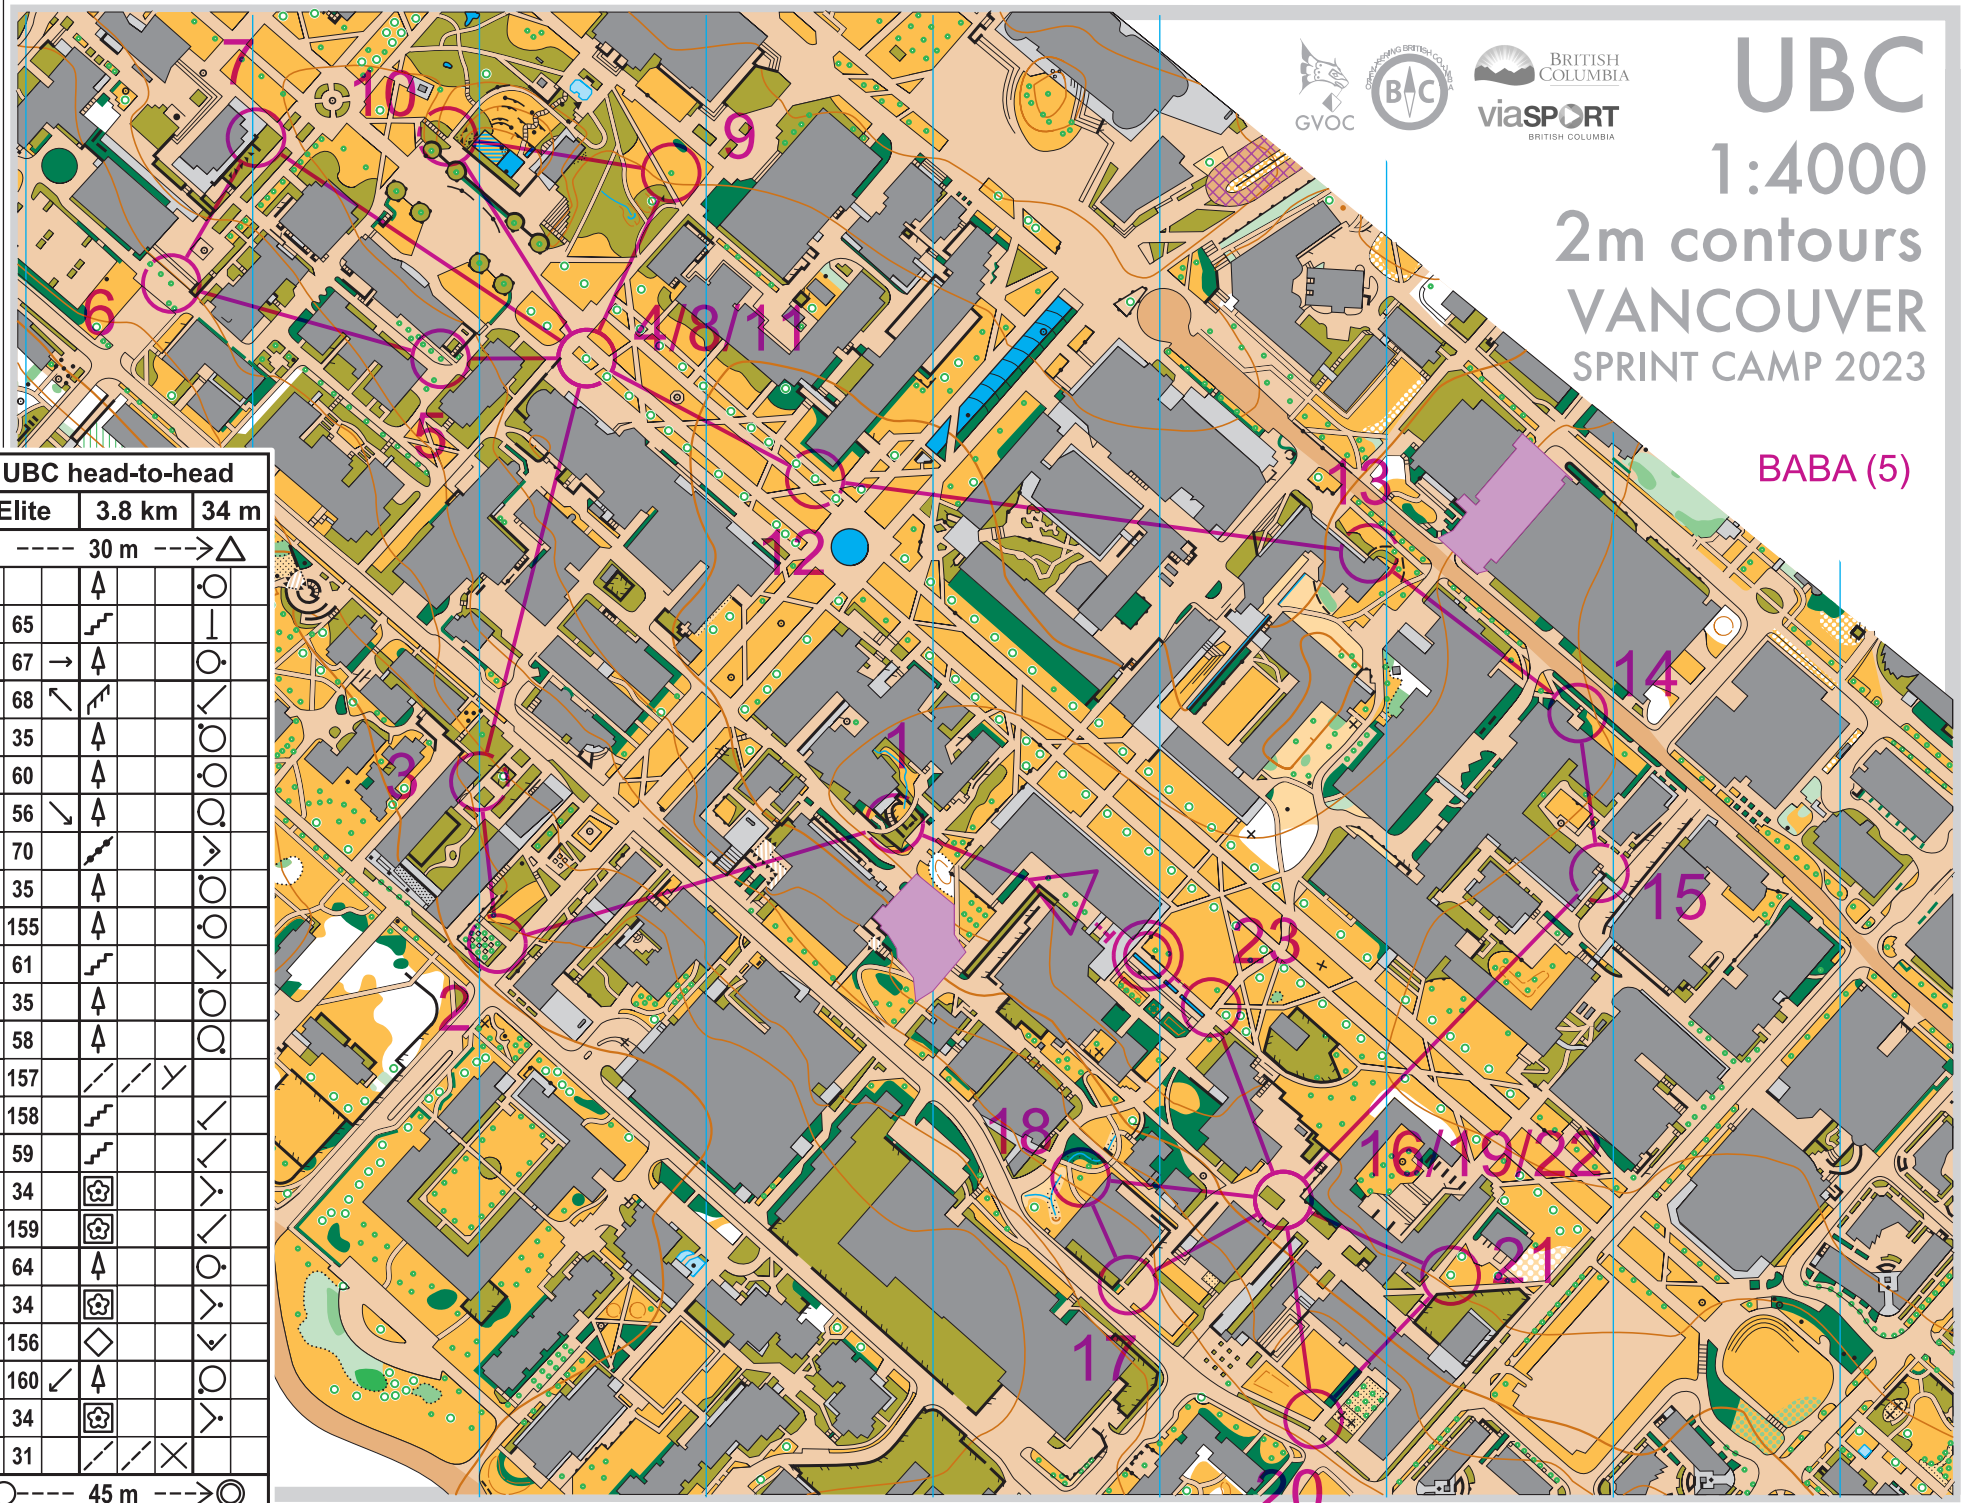

UBC

1:4000

2m contours

VANCOUVER

SPRINT CAMP 2023

BABA (5)

UBC head-to-head			
Elite	3.8 km	34 m	
---		30 m	--->△
▷		↑	○
1	65	↗	↓
2	67	→	↑
3	68	↖	↗
4	35	↑	○
5	60	↑	○
6	56	↘	↑
7	70	↗	↘
8	35	↑	○
9	155	↑	○
10	61	↗	↖
11	35	↑	○
12	58	↑	○
13	157	↖	↗
14	158	↗	↖
15	59	↗	↖
16	34	⊛	↖
17	159	⊛	↖
18	64	↑	○
19	34	⊛	↖
20	156	◇	↖
21	160	↖	↑
22	34	⊛	↖
23	31	↖	⊛