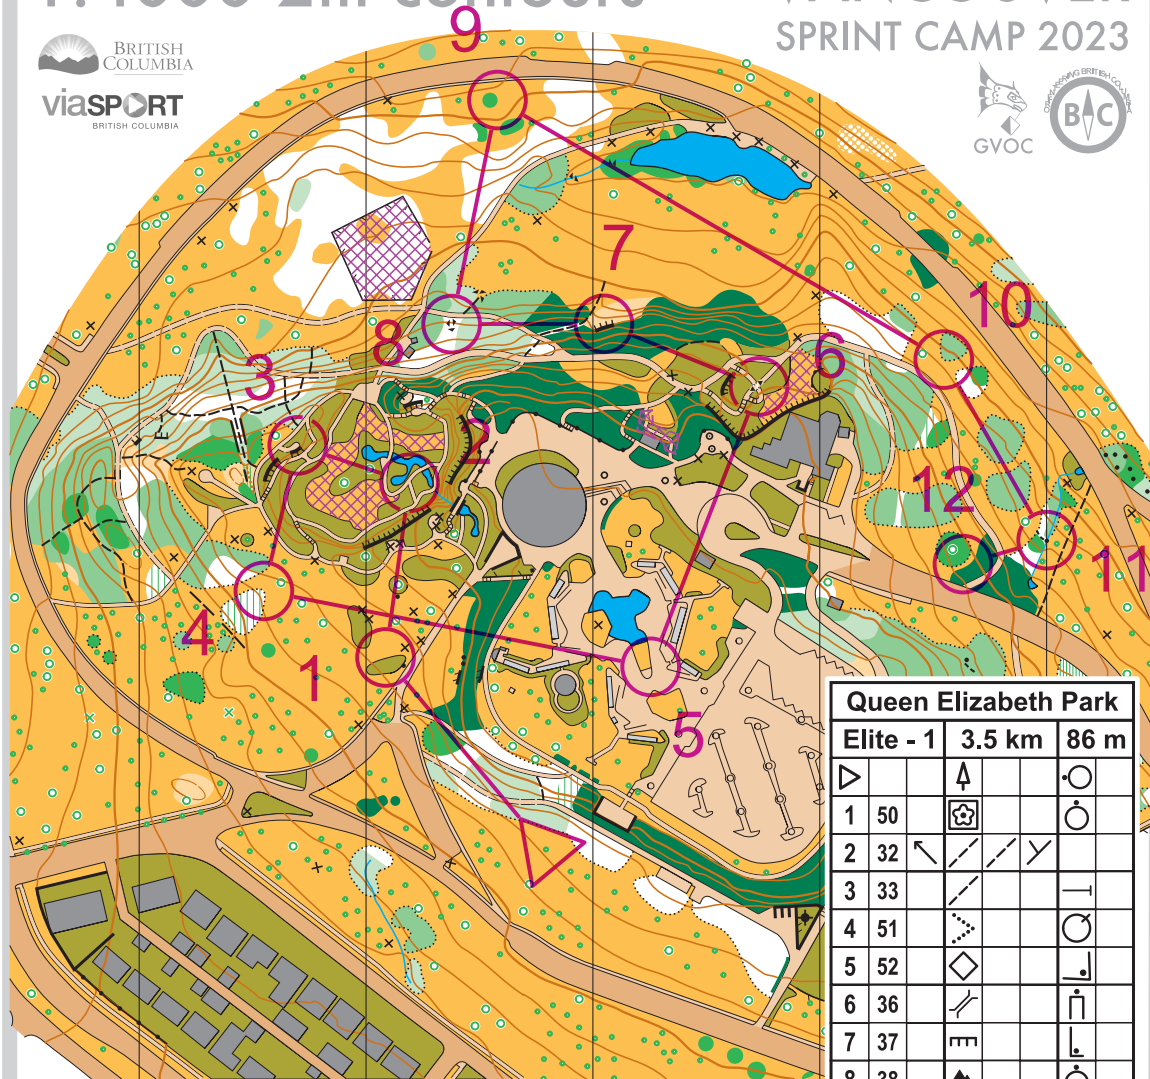

QUEEN ELIZABETH PARK

1:4000 2m contours

VANCOUVER
SPRINT CAMP 2023

Queen Elizabeth Park			
Elite - 1	3.5 km	86 m	
▶		▲	○
1	50	☼	○
2	32	↖	Y
3	33	↘	I
4	51	⋯	Q
5	52	◇	↓
6	36	↗	↑
7	37	▬	└
8	38	▲	○
9	39	▩	○
10	40	⋯	○
11	41	↘	×
12	42	⋯	Q

Part 1