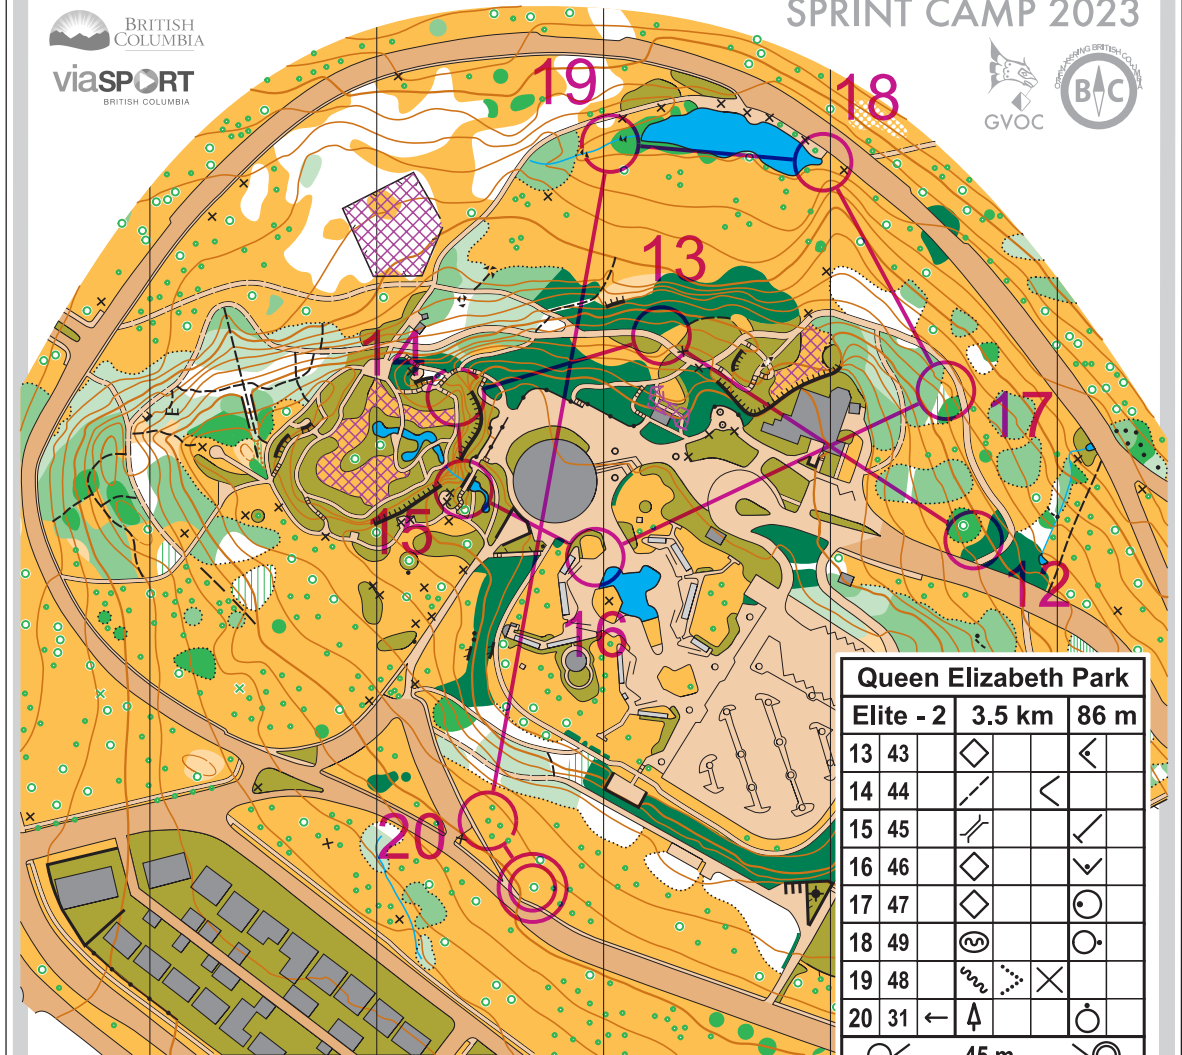

QUEEN ELIZABETH PARK

1:4000 2m contours

VANCOUVER
SPRINT CAMP 2023

Queen Elizabeth Park			
Elite - 2	3.5 km	86 m	
13	43	◇	◀
14	44	↘	<
15	45	↗	✓
16	46	◇	√
17	47	◇	○
18	49	⊙	○
19	48	⋯	×
20	31	←	○
		45 m	

Part 2