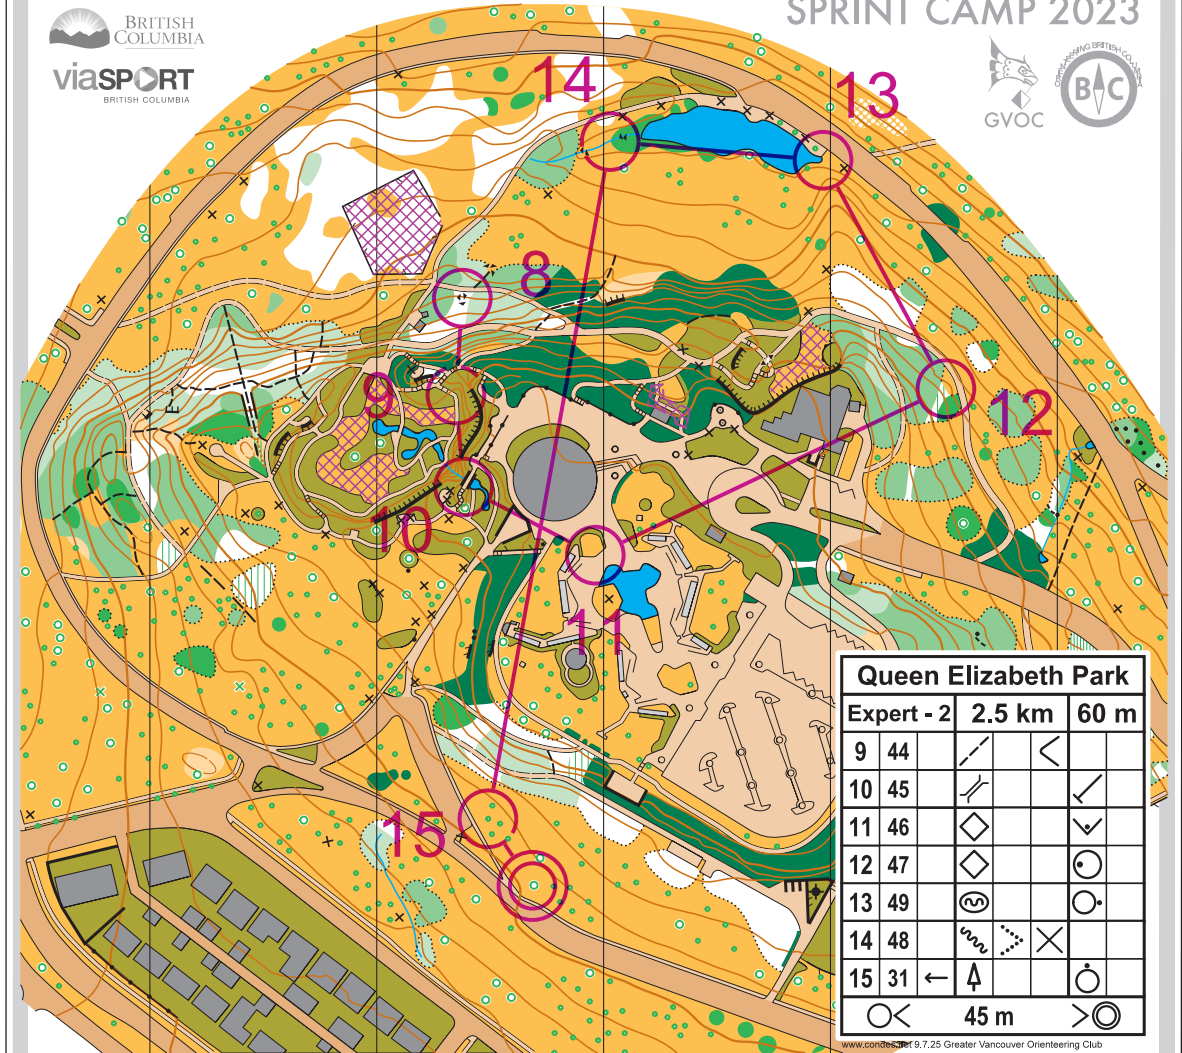

QUEEN ELIZABETH PARK

1:4000 2m contours

VANCOUVER
SPRINT CAMP 2023

Queen Elizabeth Park			
Expert - 1	2.5 km	60 m	
▶	▲	○	○
1 50	⊕	○	○
2 32	↖	↗	Y
3 33	↖	↗	Y
4 51	⋯	○	○
5 52	◇	⊥	⊥
6 36	↖	⊥	⊥
7 37	⊥	⊥	⊥
8 38	▲	○	○

www.condes.net 9.7.25 Greater Vancouver Orienteering Club

Part 1

QUEEN ELIZABETH PARK

1:4000 2m contours

VANCOUVER
SPRINT CAMP 2023

Queen Elizabeth Park			
Expert - 2	2.5 km	60 m	
9 44	↖	<	
10 45	↖		✓
11 46	◇		✓
12 47	◇		○
13 49	⊕		○
14 48	⋯	×	
15 31	←	▲	○
○	45 m	>	○

www.condes.net 9.7.25 Greater Vancouver Orienteering Club

Part 2