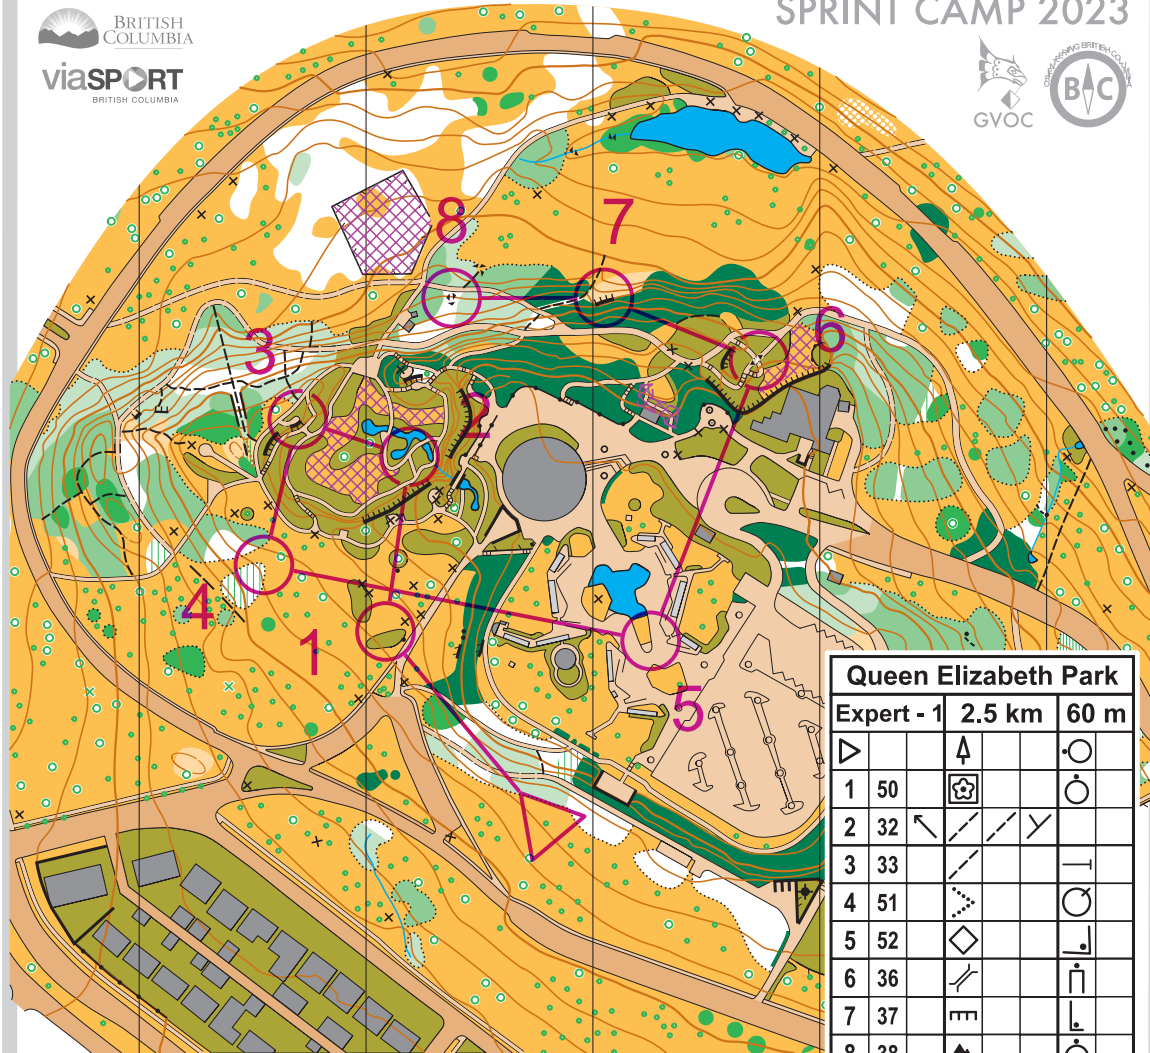

QUEEN ELIZABETH PARK

1:4000 2m contours

VANCOUVER
SPRINT CAMP 2023

Queen Elizabeth Park			
Expert - 1	2.5 km	60 m	
▶	▲	○	○
1 50	⊕	○	○
2 32	↖	↗	Y
3 33	↖	↗	Y
4 51	⋯	○	○
5 52	◇	⊥	⊥
6 36	↖	⊥	⊥
7 37	⊥	⊥	⊥
8 38	▲	○	○

www.condes.net 9.7.25 Greater Vancouver Orienteering Club

Part 1

QUEEN ELIZABETH PARK

1:4000 2m contours

VANCOUVER
SPRINT CAMP 2023

Queen Elizabeth Park			
Expert - 2	2.5 km	60 m	
9 44	↖	<	
10 45	↖		✓
11 46	◇		✓
12 47	◇		○
13 49	⊕		○
14 48	⋯	×	
15 31	←	▲	○
○	45 m	>	○

www.condes.net 9.7.25 Greater Vancouver Orienteering Club

Part 2