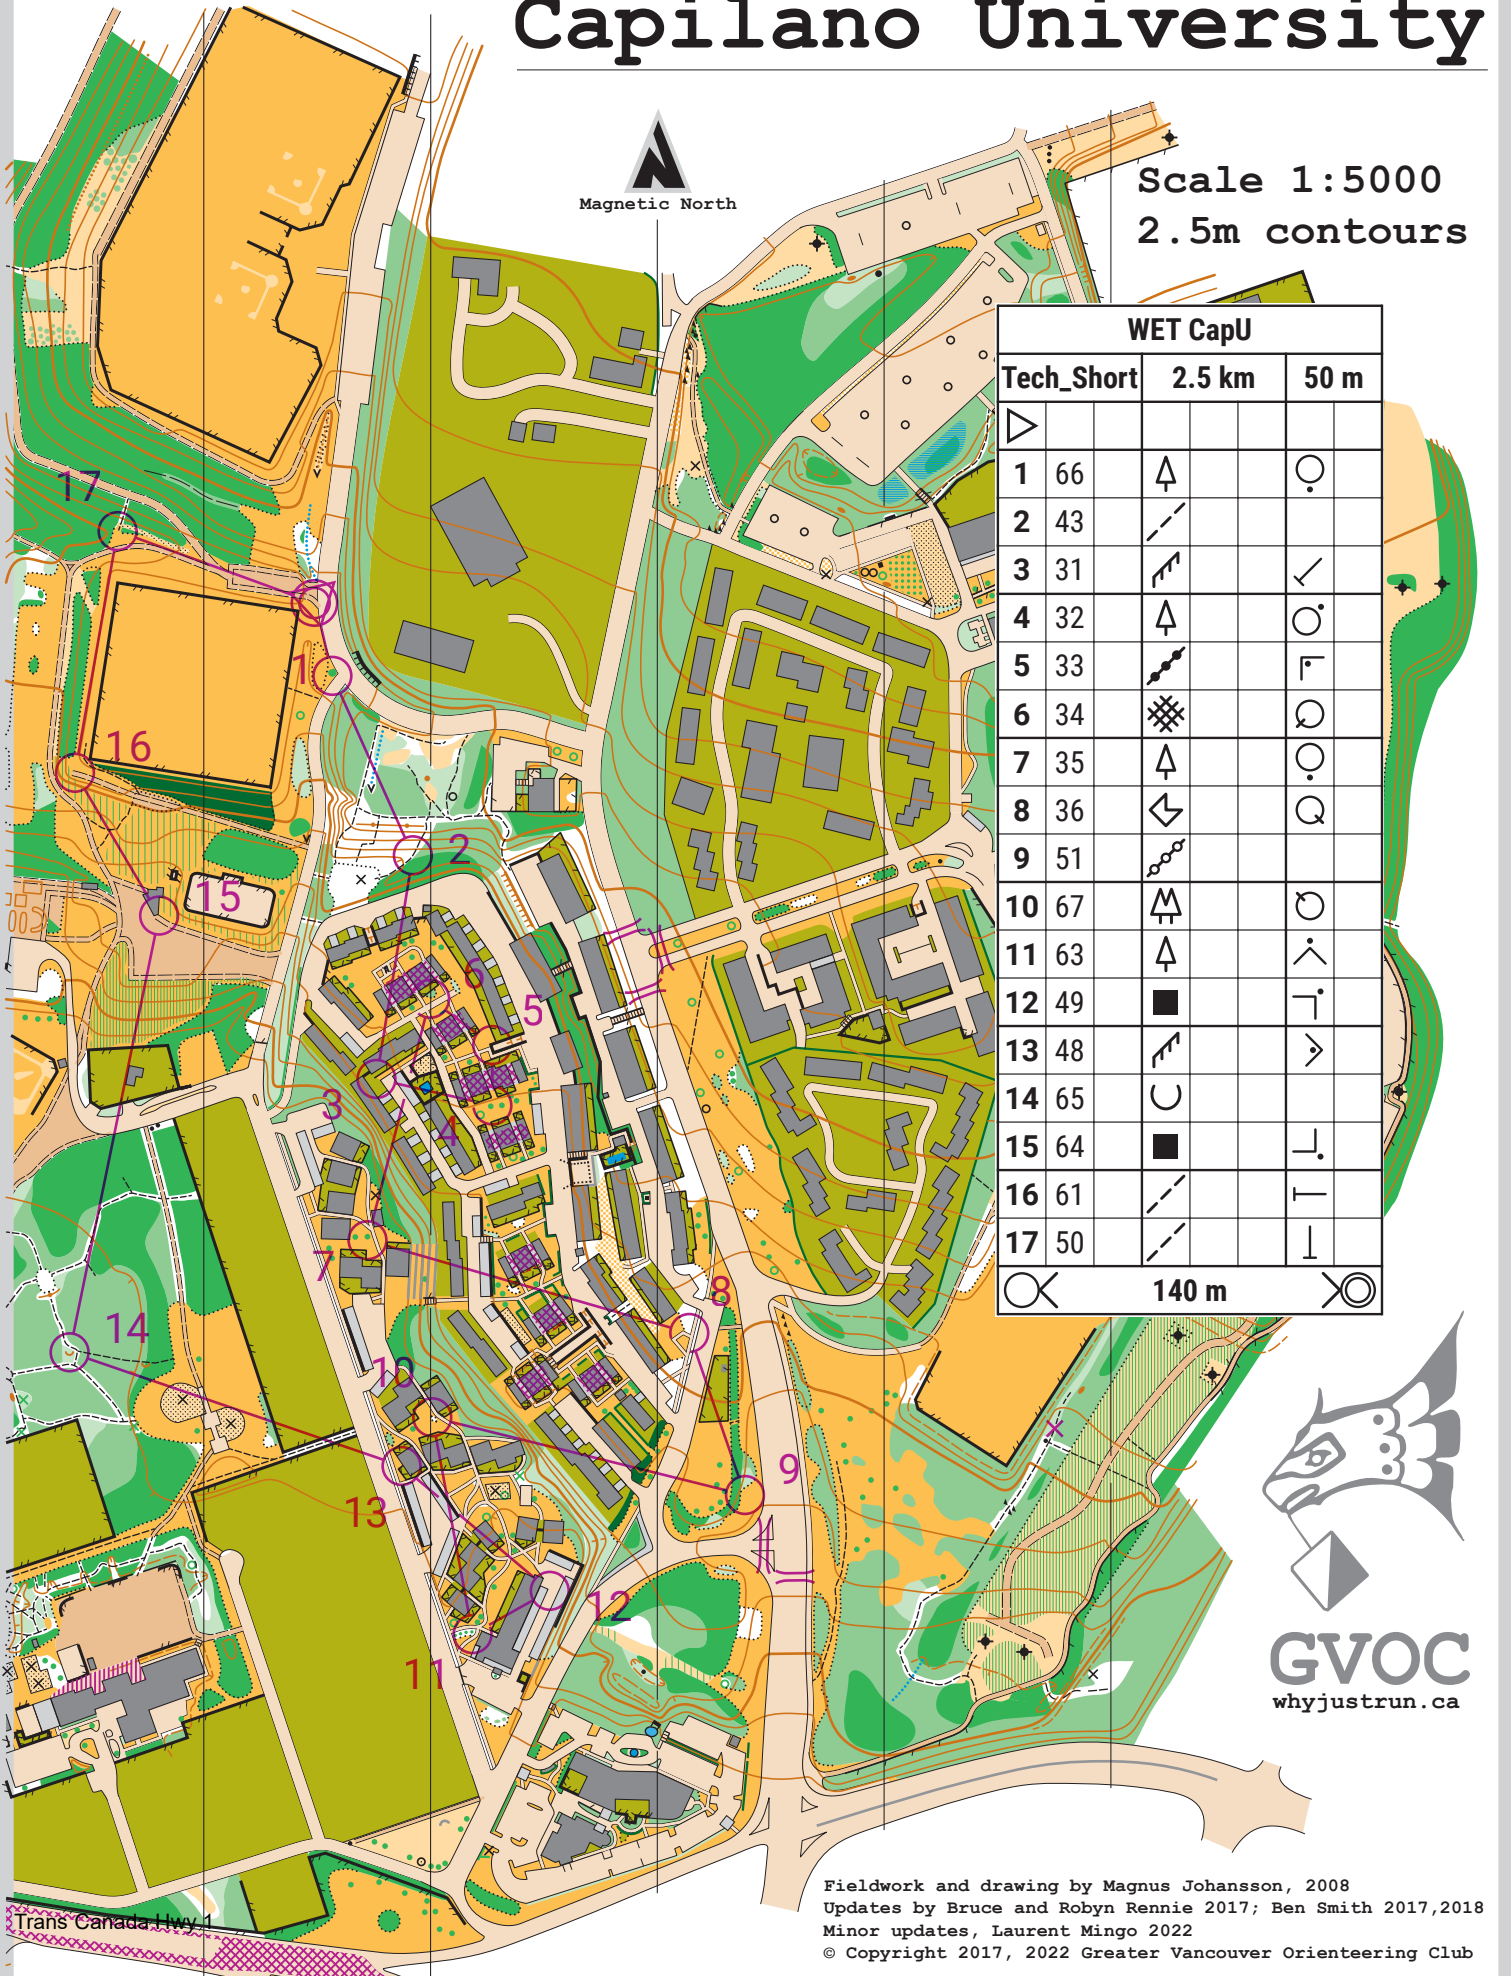

Capilano University

Scale 1:5000
2.5m contours

WET CapU			
Tech_Short		2.5 km	50 m
▷			
1	66	▲	○
2	43	— / —	
3	31	↗	✓
4	32	▲	○
5	33	↗	┌
6	34	⊗	○
7	35	▲	○
8	36	↙	Q
9	51	⊗	
10	67	▲	○
11	63	▲	∧
12	49	■	└
13	48	↗	>
14	65	⊂	
15	64	■	└
16	61	— / —	└
17	50	— / —	└
		140 m	

GVOC
whyjustrun.ca

Fieldwork and drawing by Magnus Johansson, 2008
 Updates by Bruce and Robyn Rennie 2017; Ben Smith 2017,2018
 Minor updates, Laurent Mingo 2022
 © Copyright 2017, 2022 Greater Vancouver Orienteering Club

Trans Canada Hwy 1