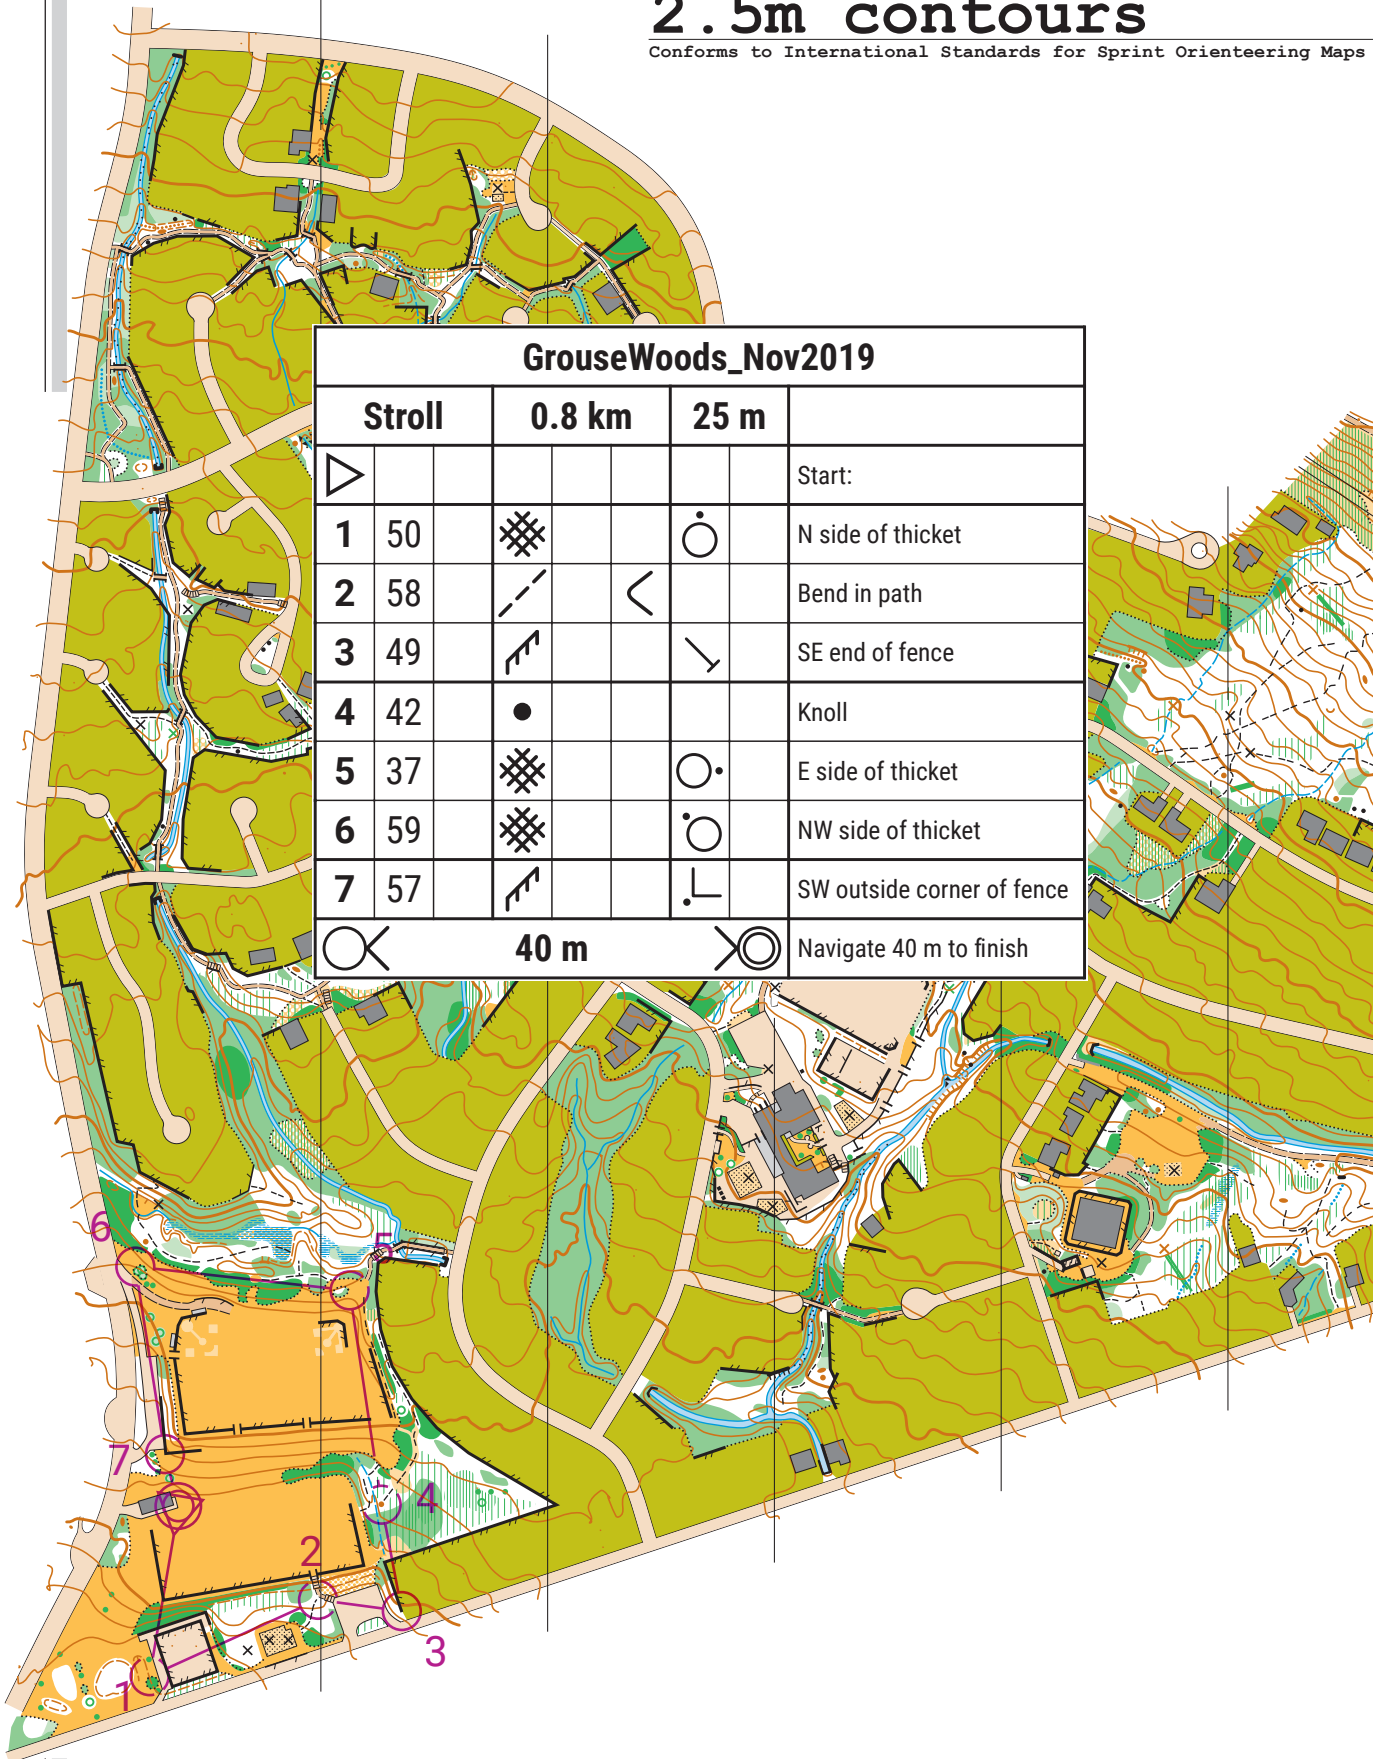

Grousewoods

Scale 1:5000

2.5m contours

Conforms to International Standards for Sprint Orienteering Maps

GrouseWoods_Nov2019					
Stroll		0.8 km		25 m	
▷					Start:
1	50	⊗		○	N side of thicket
2	58	⋄		<	Bend in path
3	49	↗		↘	SE end of fence
4	42	●			Knoll
5	37	⊗		○●	E side of thicket
6	59	⊗		○	NW side of thicket
7	57	↗		└	SW outside corner of fence
⊗		40 m		⊗	Navigate 40 m to finish