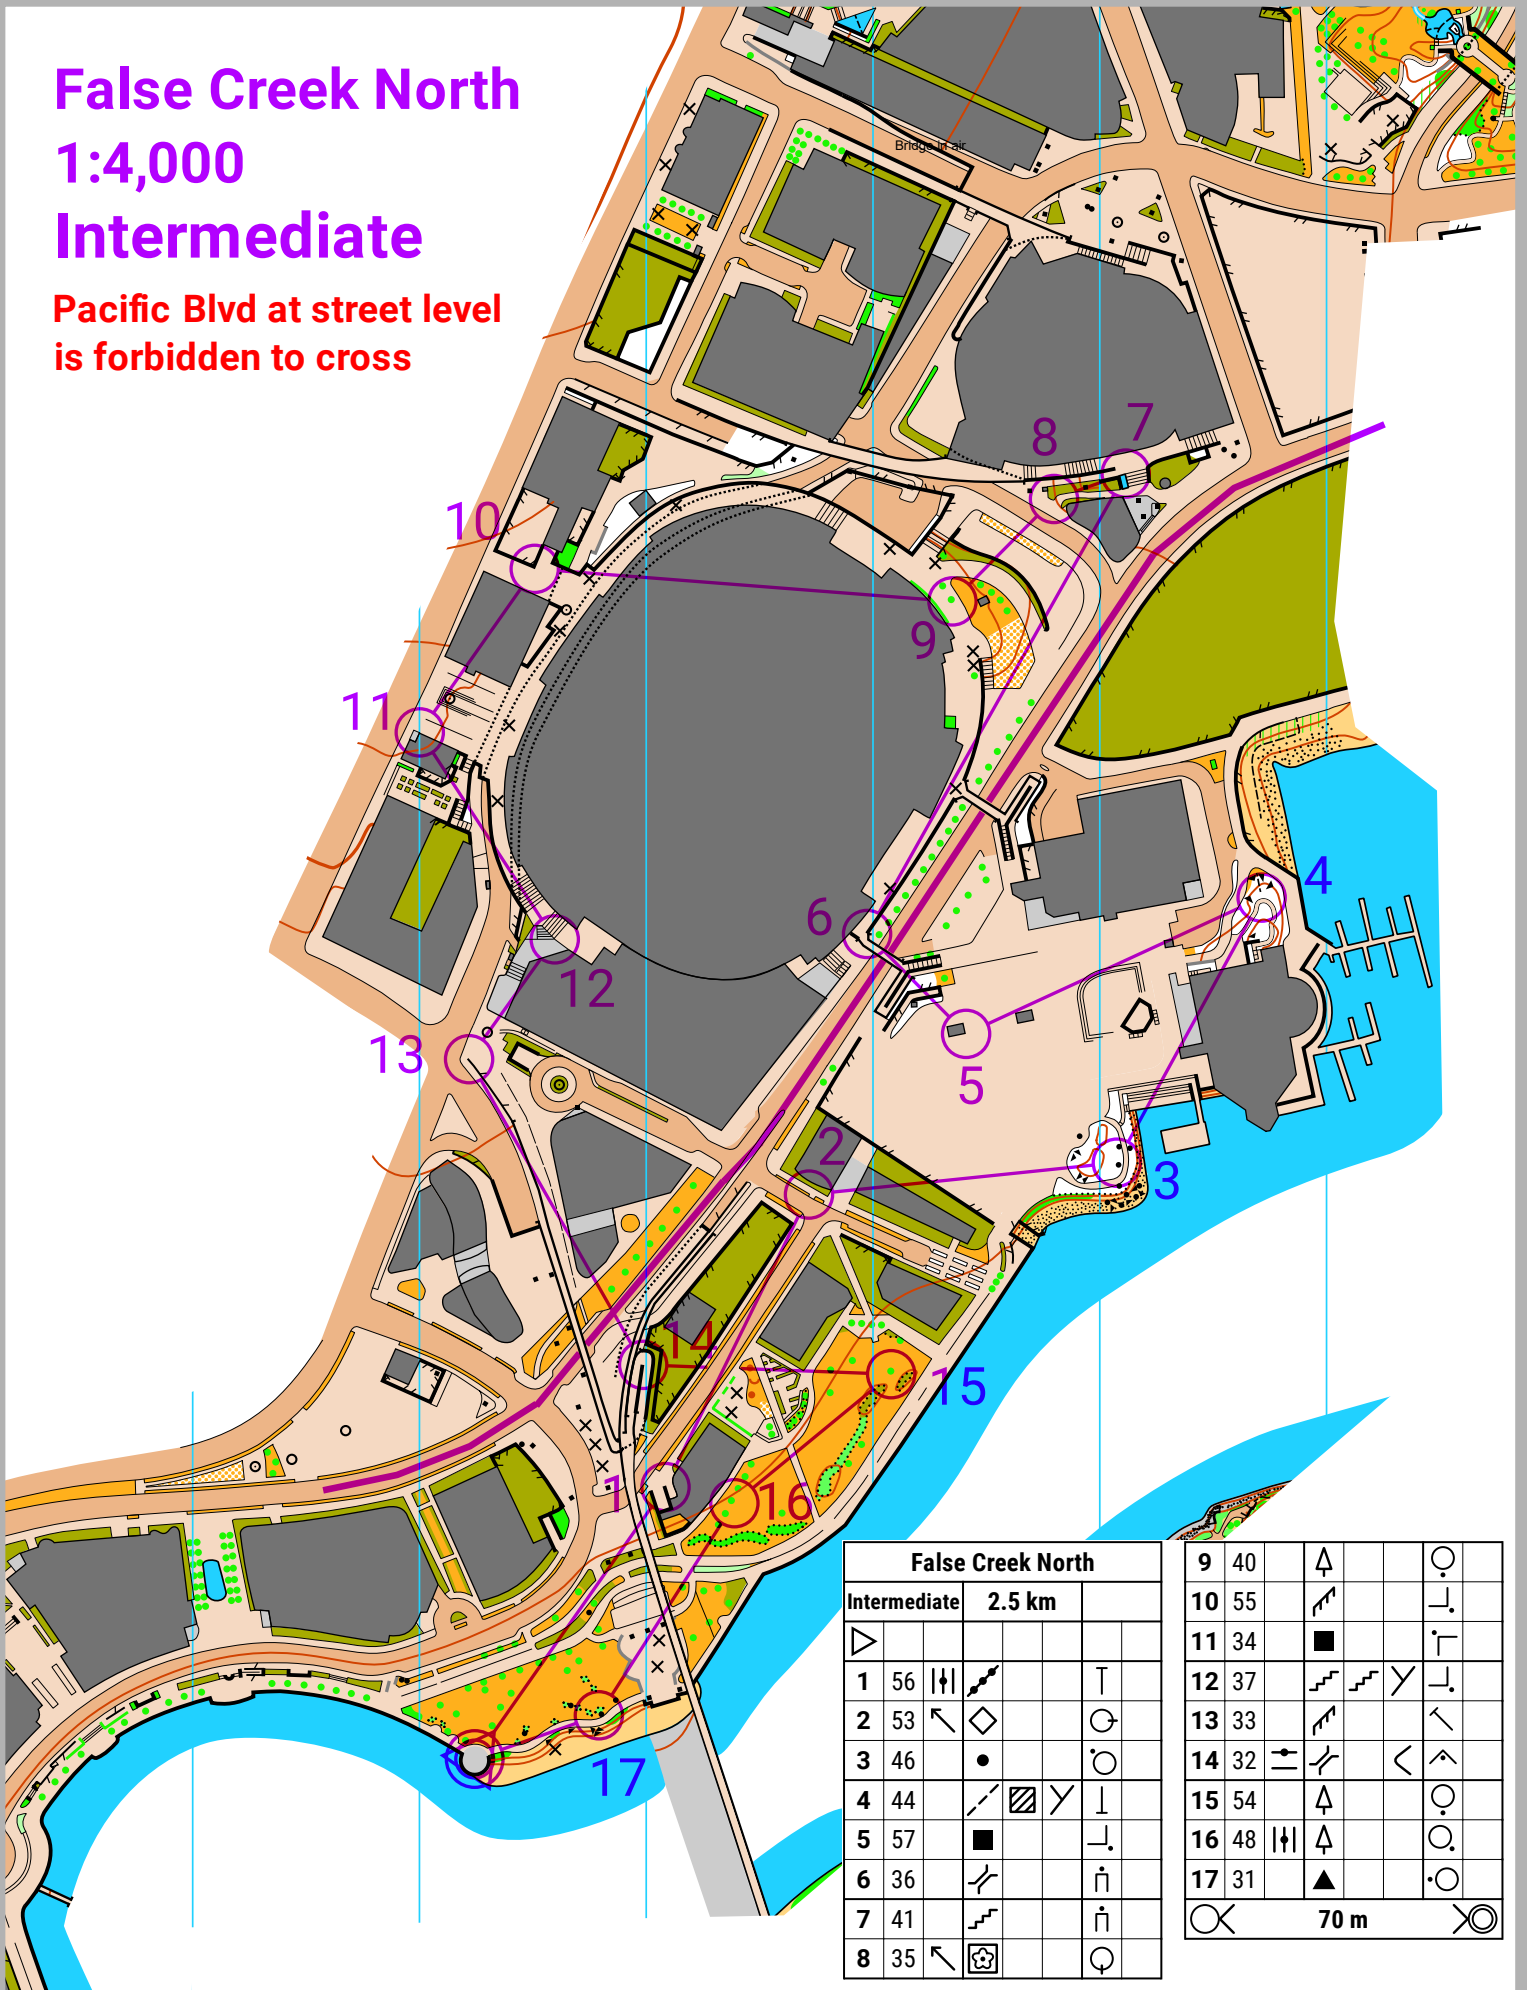

False Creek North

1:4,000

Intermediate

Pacific Blvd at street level
is forbidden to cross

False Creek North				
Intermediate	2.5 km			
1	56		▲	T
2	53	↖	◇	⊙
3	46	●		⊙
4	44	↘	▨	⊥
5	57	■		┘
6	36	↗		⊙
7	41	↖		⊙
8	35	↖	⊠	⊙

9	40	▲		⊙
10	55	↗		┘
11	34	■		┘
12	37	↗	↘	┘
13	33	↗		┘
14	32	↔	↗	┘
15	54	▲		⊙
16	48		▲	⊙
17	31	▲		⊙

○ 70 m ○