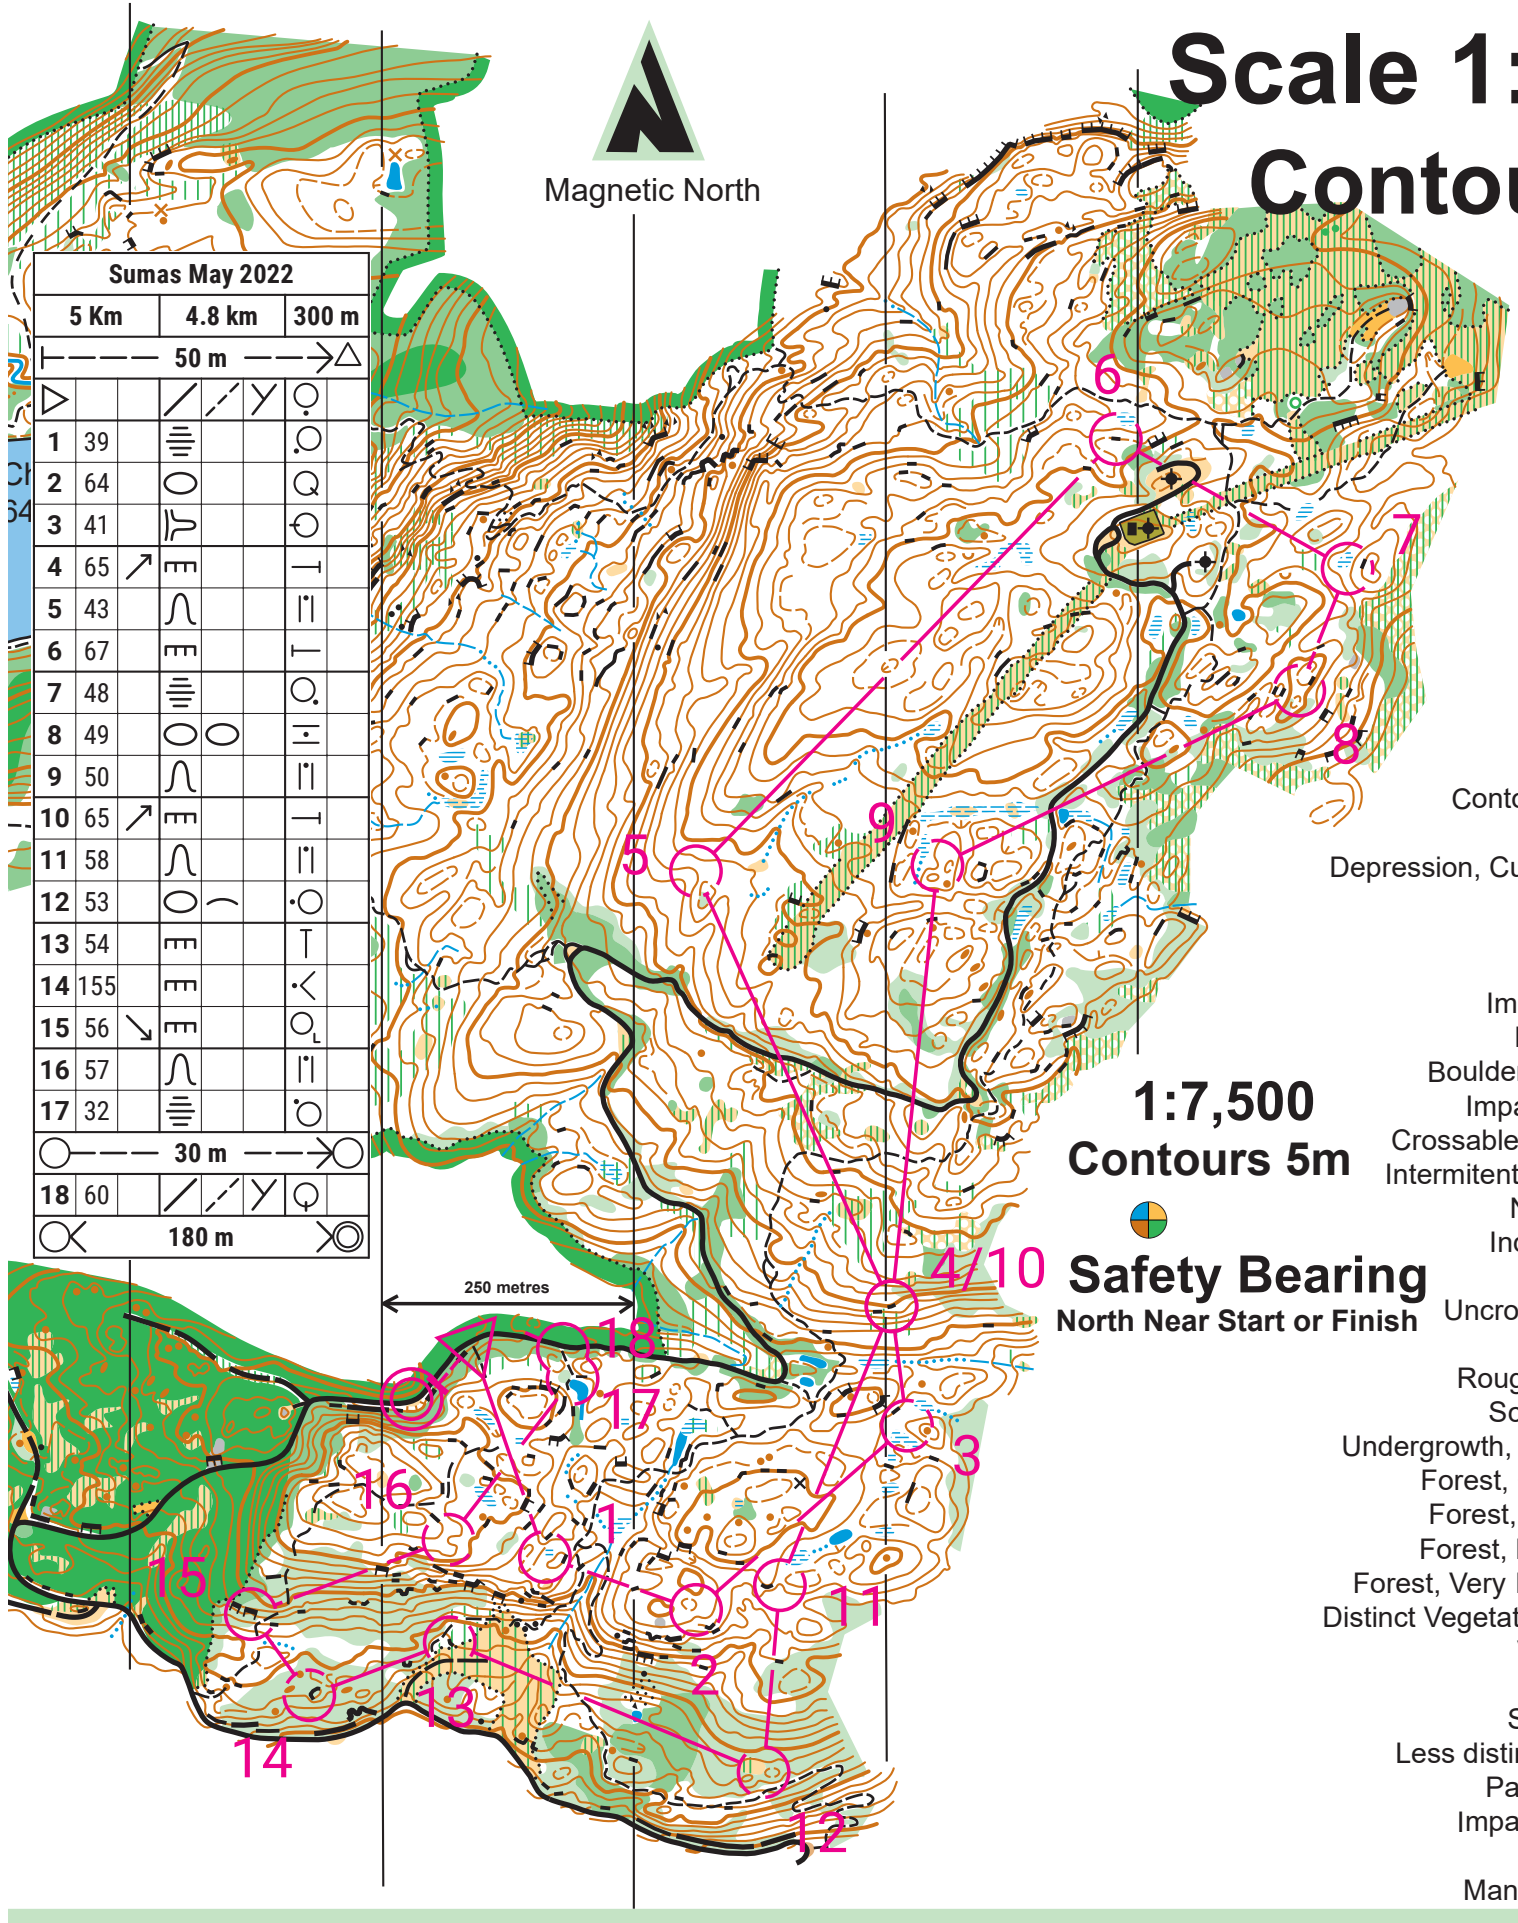

Scale 1: Contou

Sumas May 2022

	5 Km	4.8 km	300 m
	50 m →△		
▷	∕	∕	○
1 39	≡		○
2 64	○		○
3 41	∩		○
4 65	↗		∩
5 43	∩		∩
6 67	≡		∩
7 48	≡		∩
8 49	○	○	∩
9 50	∩		∩
10 65	↗		∩
11 58	∩		∩
12 53	○	∩	∩
13 54	∩		∩
14 155	≡		∩
15 56	↘		∩
16 57	∩		∩
17 32	≡		∩
	30 m →○		
18 60	∕	∕	○
	180 m →○		

- Contou
- Depression, Cup P
- Impa
- Pa
- Boulder, I
- Impas
- Crossable V
- Intermittent V
- Na
- Indis
- Uncross
- Rough
- Scat
- Undergrowth, di
- Forest, G
- Forest, S
- Forest, Di
- Forest, Very Di
- Distinct Vegetatio
- Ve
- Sr
- Less distinc
- Pass
- Impass
- I
- Man-m

1:7,500
Contours 5m
Safety Bearing
North Near Start or Finish