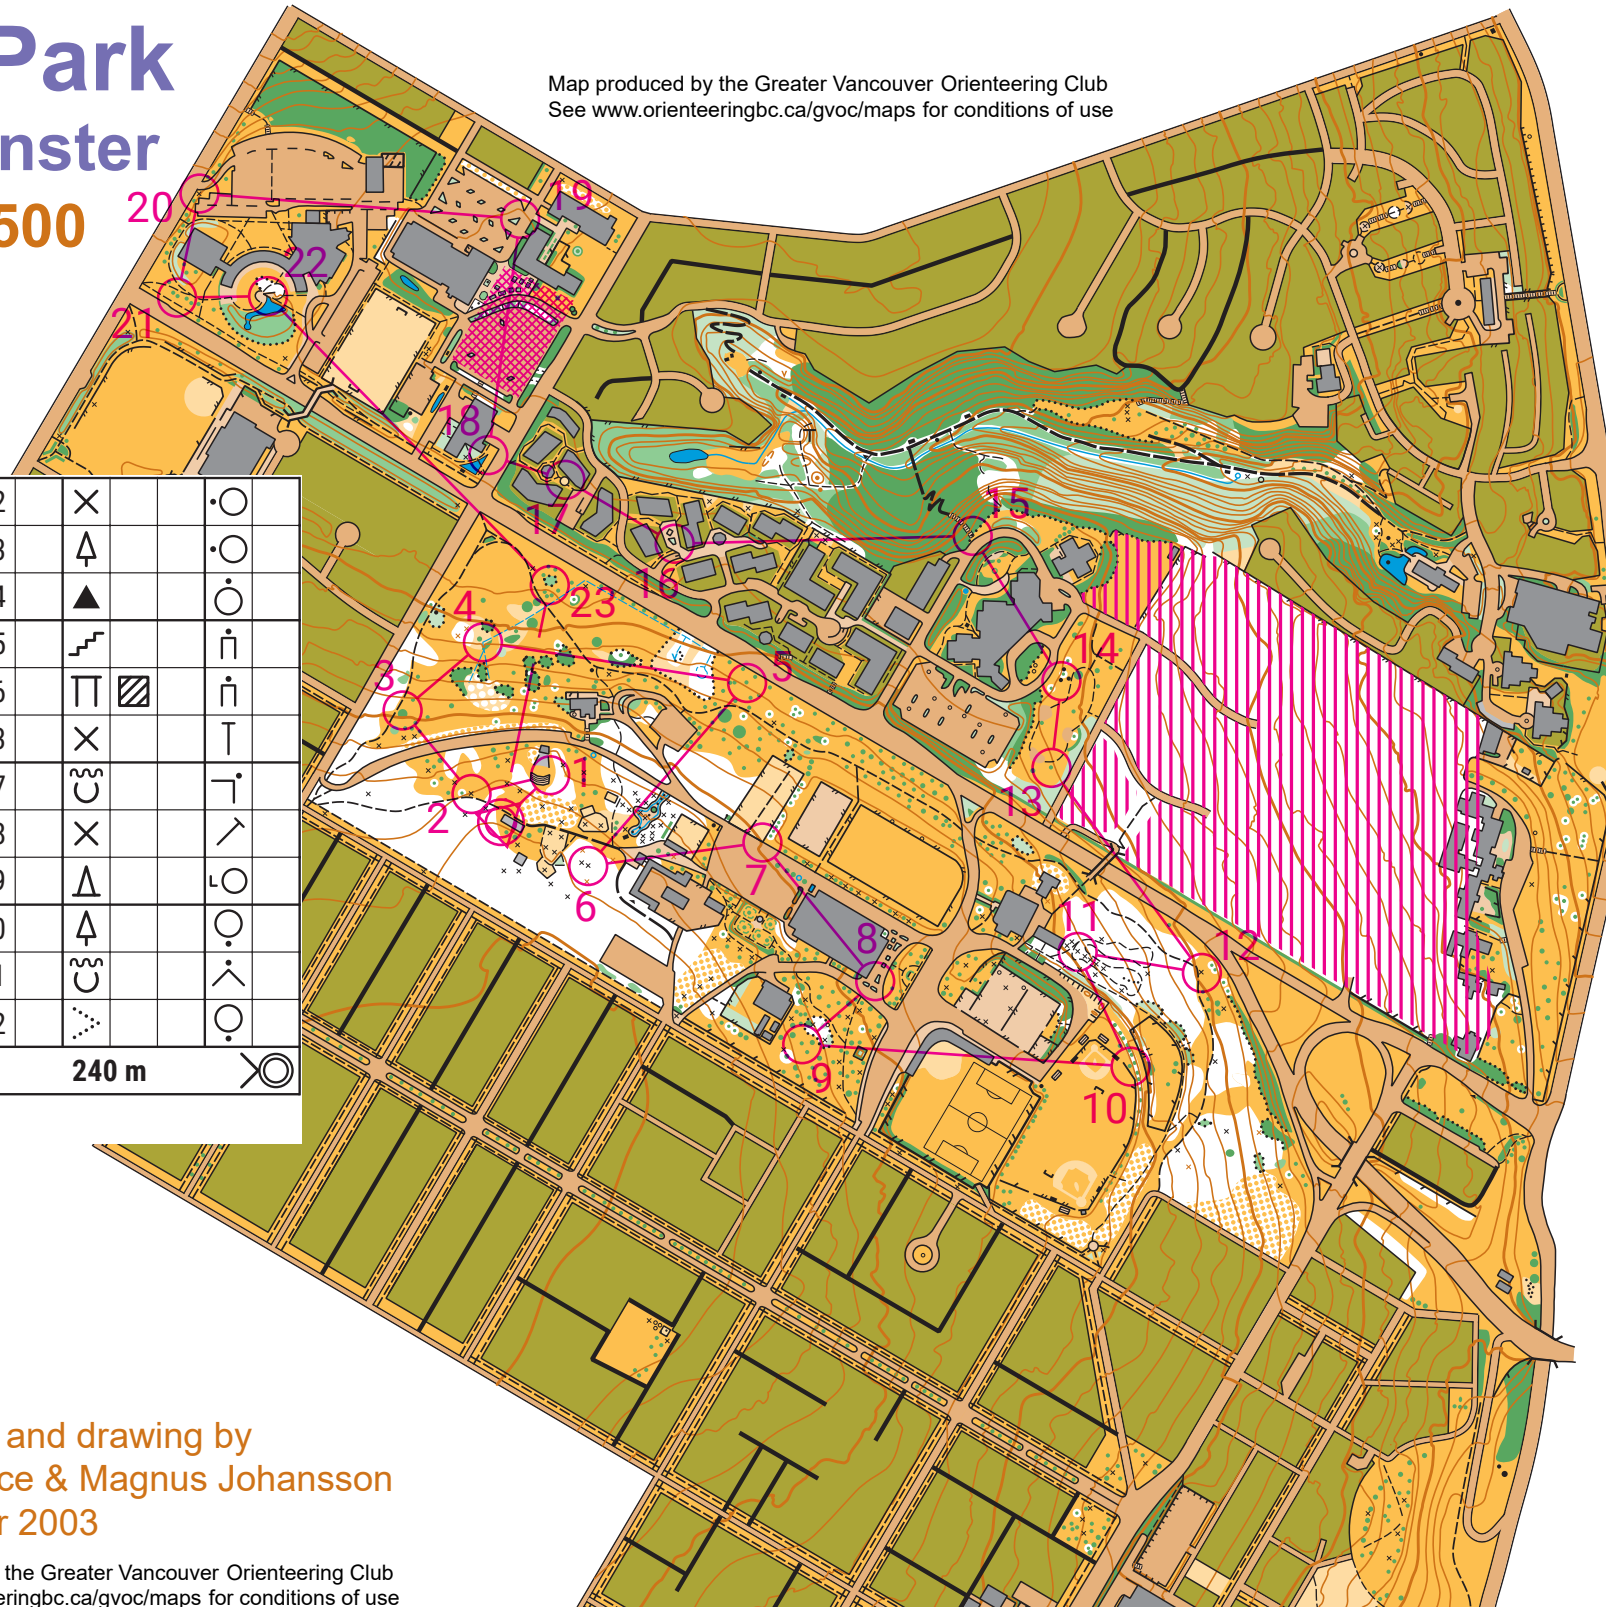

# Queen's Park New Westminster

File Scale 1:7500

2.5m contour interval

Map produced by the Greater Vancouver Orienteering Club  
See [www.orienteingbc.ca/gvoc/maps](http://www.orienteingbc.ca/gvoc/maps) for conditions of use

**Queens Park April 20 2022**

Long	4.3 km		
1 38	X		○ <sup>L</sup>
2 39	X		○
3 40	△		○
4 41			<
5 43	△		○
6 44	X		○
7 47			
8 48			○
9 49	△		○
10 50	△		○
11 51	X		○

12 52	X		○
13 53	△		○
14 54	▲		○
15 55			○
16 56			○
17 33	X		T
18 57			T
19 58	X		△
20 59	△		○
21 60	△		○
22 61			△
23 62			○

240 m

Fieldwork and drawing by  
John Rance & Magnus Johansson  
November 2003

Map produced by the Greater Vancouver Orienteering Club  
See [www.orienteingbc.ca/gvoc/maps](http://www.orienteingbc.ca/gvoc/maps) for conditions of use