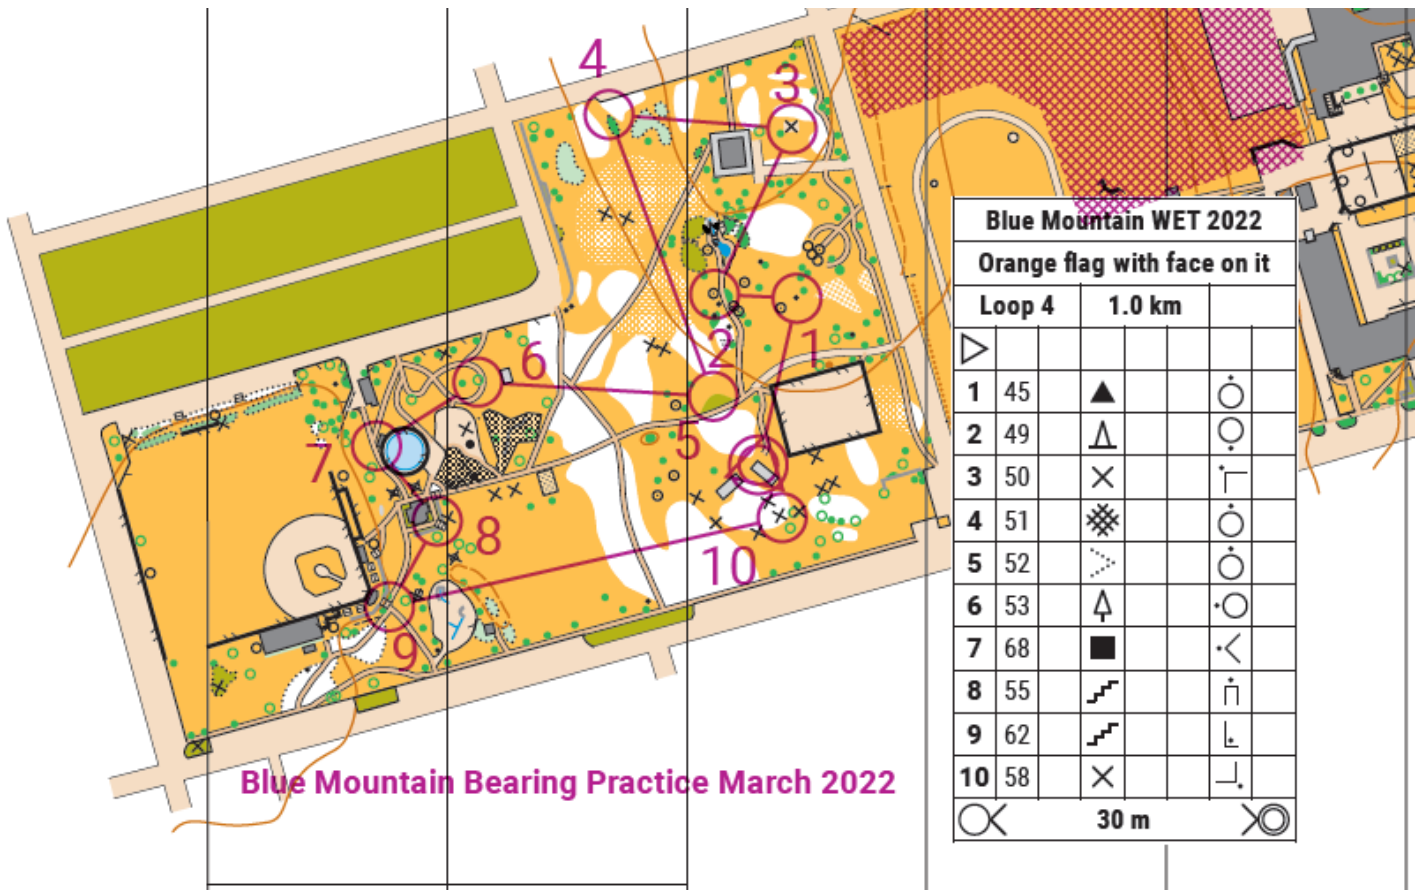

Blue Mountain Bearing Practice March 2022

Blue Mountain WET 2022				
Pink Pin Flags with numbers				
Loop 1	1.1 km			
Start:				
1	31	↘	⊥	SE outside corner of fence
2	32	↘	⊥	S end of fence
3	33	↙	⊥	SW outside corner of SE building
4	34	▲	○	W side of lone tree
5	35	→	○	SW side of E special item
6	36	←	⊥	NE outside corner of W building
7	37	▲	○	E side of statue
		80 m	○	Navigate 80 m to finish

serve 3

Blue Mountain Bearing Practice March 2022

Blue Mountain WET 2022				
Small Orange reflective pin flags				
Loop 2	0.9 km			
Start:				
1	70	↘	×	Path crossing
2	71	▲	○	N side of boulder
3	50	×	⊥	NW outside corner of special item
4	74	■	○	NW side of building
5	72	←	▲	W boulder
6	64	▲	○	N side of lone tree
7	73	▲	○	NE side of boulder
8	55	↗	⊥	Top of stairway
9	39	▲	○	NW side of boulder
10	69	▲	○	S side of statue
		60 m	○	Navigate 60 m to finish

serve 1 Reser

Blue Mountain Bearing Practice March 2022

Blue Mountain Bearing Practice March 2022

Blue Mountain Bearing Practice March 2022

Blue Mountain Bearing Practice March 2022

Blue Mountain WET 2022			
Yellow Pin Flag			
Loop 5		1.0 km	
▶			
1	53	⬆	•○
2	57	⬆	○•
3	62	⚡	└
4	54	×	└
5	44	↓	○
6	67	⬆	•○
7	69	⬆	○•
		60 m	

Fieldwork and