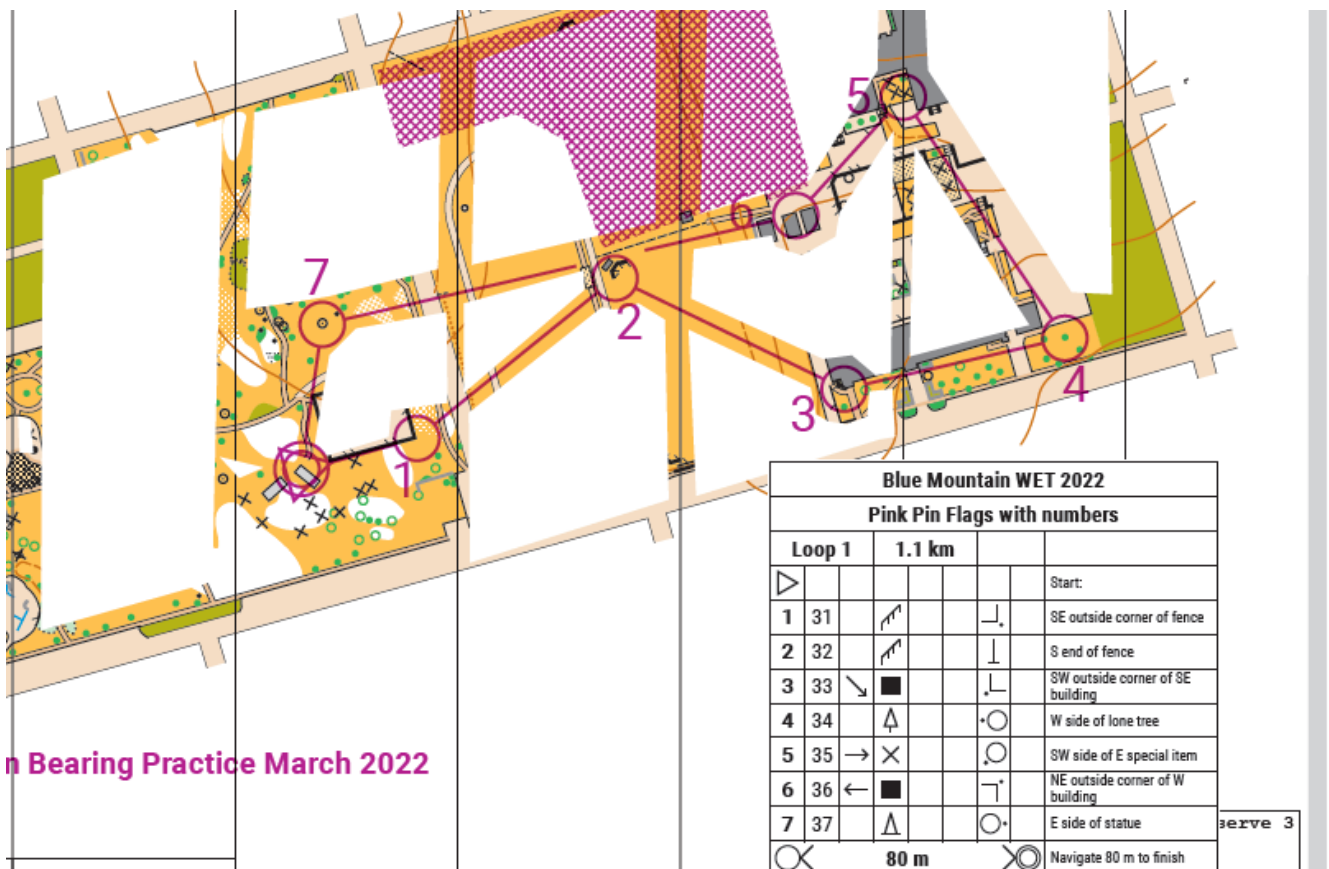

Blue Mountain Bearing Practice March 2022

Blue Mountain WET 2022				
Pink Pin Flags with numbers				
Loop 1	1.1 km			
Start:				
1	31	↘	⊥	SE outside corner of fence
2	32	↘	⊥	S end of fence
3	33	↙	⊥	SW outside corner of SE building
4	34	▲	○	W side of lone tree
5	35	→	○	SW side of E special item
6	36	←	⊥	NE outside corner of W building
7	37	▲	○	E side of statue
		80 m	○	Navigate 80 m to finish

serve 3

Blue Mountain Bearing Practice March 2022

Blue Mountain WET 2022				
Small Orange reflective pin flags				
Loop 2	0.9 km			
Start:				
1	70	↘	×	Path crossing
2	71	▲	○	N side of boulder
3	50	×	⊥	NW outside corner of special item
4	74	■	○	NW side of building
5	72	←	▲	W boulder
6	64	▲	○	N side of lone tree
7	73	▲	○	NE side of boulder
8	55	↗	⊥	Top of stairway
9	39	▲	○	NW side of boulder
10	69	▲	○	S side of statue
		60 m	○	Navigate 60 m to finish

serve 1 Reser

Blue Mountain Bearing Practice March 2022

Blue Mountain Bearing Practice March 2022

Blue Mountain Bearing Practice March 2022

Blue Mountain Bearing Practice March 2022

Blue Mountain WET 2022			
Yellow Pin Flag			
Loop 5		1.0 km	
▶			
1	53	⬆	•○
2	57	⬆	○•
3	62	⚡	└
4	54	×	└
5	44	↓	○
6	67	⬆	•○
7	69	⬆	○•
		60 m	