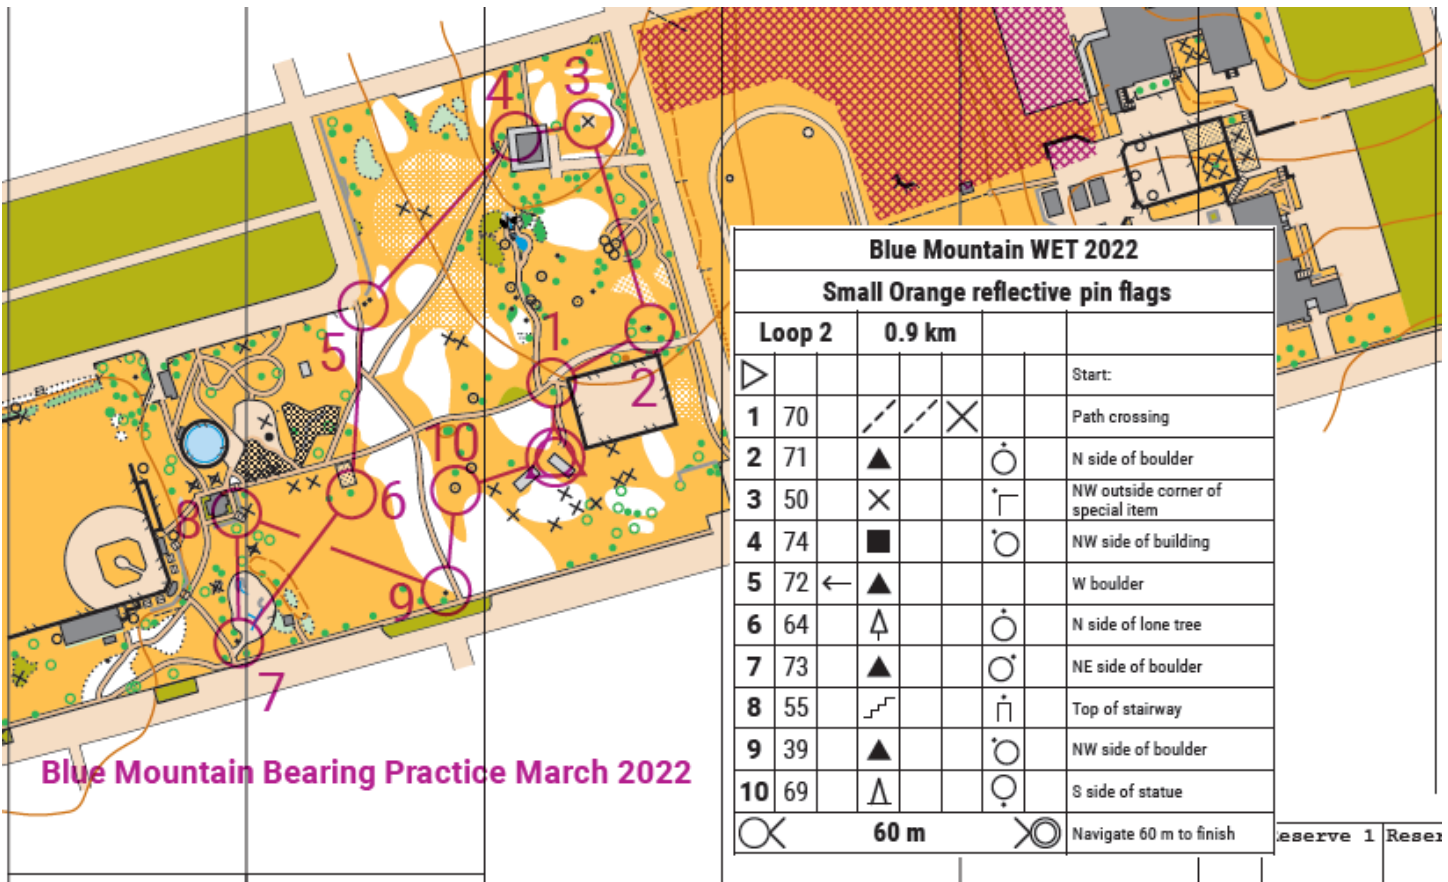

Blue Mountain Bearing Practice March 2022

Blue Mountain WET 2022				
Pink Pin Flags with numbers				
Loop 1	1.1 km			
Start:				
1	31	↘	⊥	SE outside corner of fence
2	32	↘	⊥	S end of fence
3	33	↙	⊥	SW outside corner of SE building
4	34	▲	○	W side of lone tree
5	35	→	○	SW side of E special item
6	36	←	⊥	NE outside corner of W building
7	37	▲	○	E side of statue
		80 m	○	Navigate 80 m to finish

serve 3

Blue Mountain Bearing Practice March 2022

Blue Mountain WET 2022				
Small Orange reflective pin flags				
Loop 2	0.9 km			
Start:				
1	70	↘	×	Path crossing
2	71	▲	○	N side of boulder
3	50	×	⊥	NW outside corner of special item
4	74	■	○	NW side of building
5	72	←	▲	W boulder
6	64	▲	○	N side of lone tree
7	73	▲	○	NE side of boulder
8	55	↗	⊥	Top of stairway
9	39	▲	○	NW side of boulder
10	69	▲	○	S side of statue
		60 m	○	Navigate 60 m to finish

serve 1 Reser

Blue Mountain Bearing Practice March 2022

Blue Mountain Bearing Practice March 2022

Blue Mountain Bearing Practice March 2022

Blue Mountain Bearing Practice March 2022

Blue Mountain WET 2022			
Yellow Pin Flag			
Loop 5		1.0 km	
▶			
1	53	⬆	•○
2	57	⬆	○•
3	62	⚡	└
4	54	×	└
5	44	↓	○
6	67	⬆	•○
7	69	⬆	○•
		60 m	

Fieldwork and