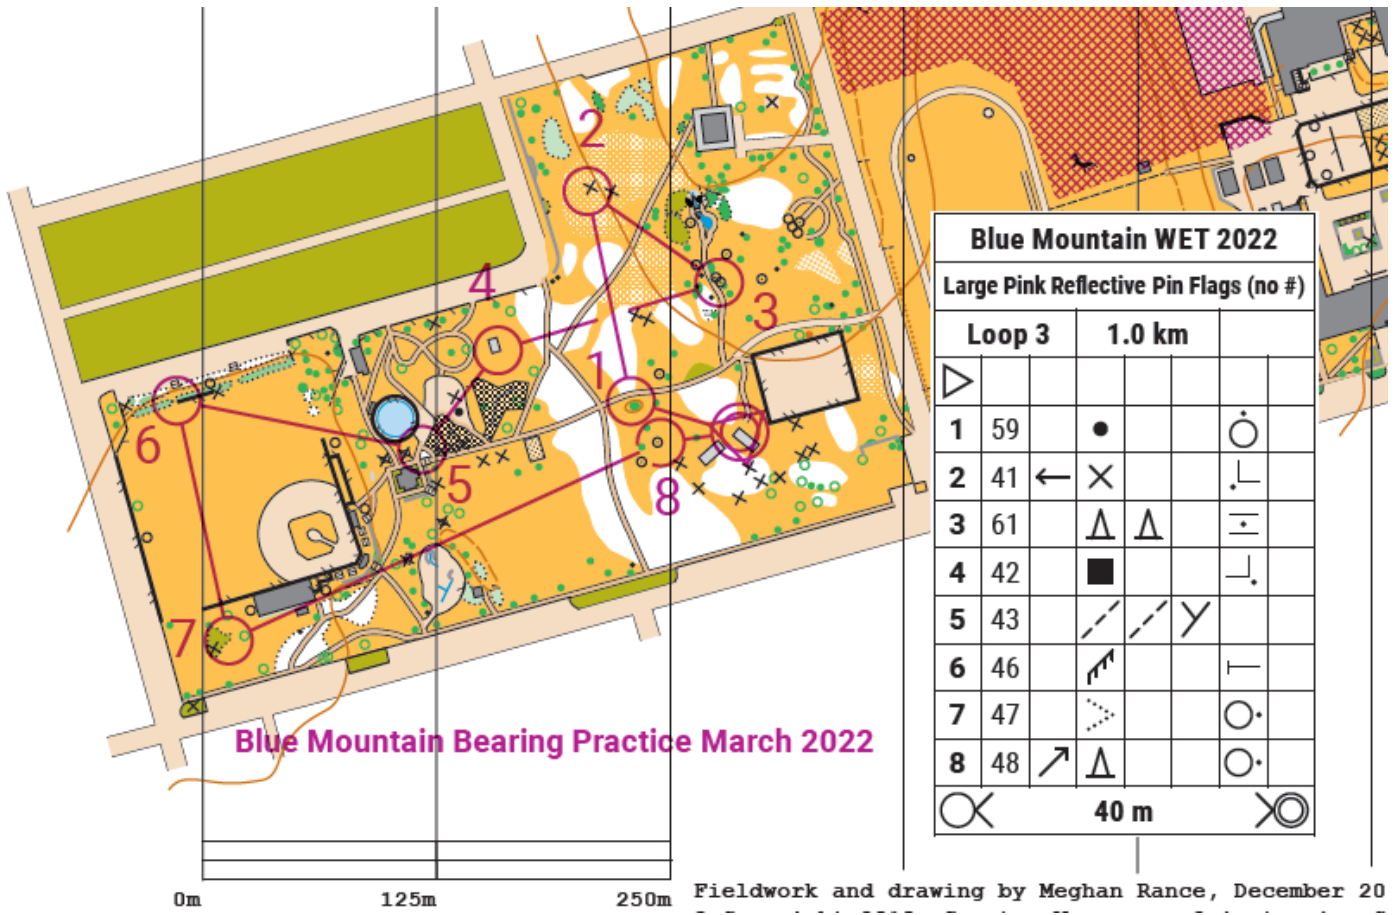

Blue Mountain Bearing Practice March 2022

Blue Mountain WET 2022				
Pink Pin Flags with numbers				
Loop 1	1.1 km			
Start:				
1	31	↘	⊥	SE outside corner of fence
2	32	↘	⊥	S end of fence
3	33	↙	⊥	SW outside corner of SE building
4	34	▲	○	W side of lone tree
5	35	→	○	SW side of E special item
6	36	←	⊥	NE outside corner of W building
7	37	▲	○	E side of statue
		80 m	○	Navigate 80 m to finish

serve 3

Blue Mountain Bearing Practice March 2022

Blue Mountain WET 2022				
Small Orange reflective pin flags				
Loop 2	0.9 km			
Start:				
1	70	↘	×	Path crossing
2	71	▲	○	N side of boulder
3	50	×	⊥	NW outside corner of special item
4	74	■	○	NW side of building
5	72	←	▲	W boulder
6	64	▲	○	N side of lone tree
7	73	▲	○	NE side of boulder
8	55	↗	⊥	Top of stairway
9	39	▲	○	NW side of boulder
10	69	▲	○	S side of statue
		60 m	○	Navigate 60 m to finish

serve 1 Reser

Blue Mountain Bearing Practice March 2022

Blue Mountain Bearing Practice March 2022

Blue Mountain Bearing Practice March 2022

Blue Mountain Bearing Practice March 2022

Blue Mountain WET 2022			
Yellow Pin Flag			
Loop 5		1.0 km	
▶			
1	53	⬆	•○
2	57	⬆	○•
3	62	⚡	└
4	54	×	└
5	44	↓	○
6	67	⬆	•○
7	69	⬆	○•
		60 m	

Fieldwork and