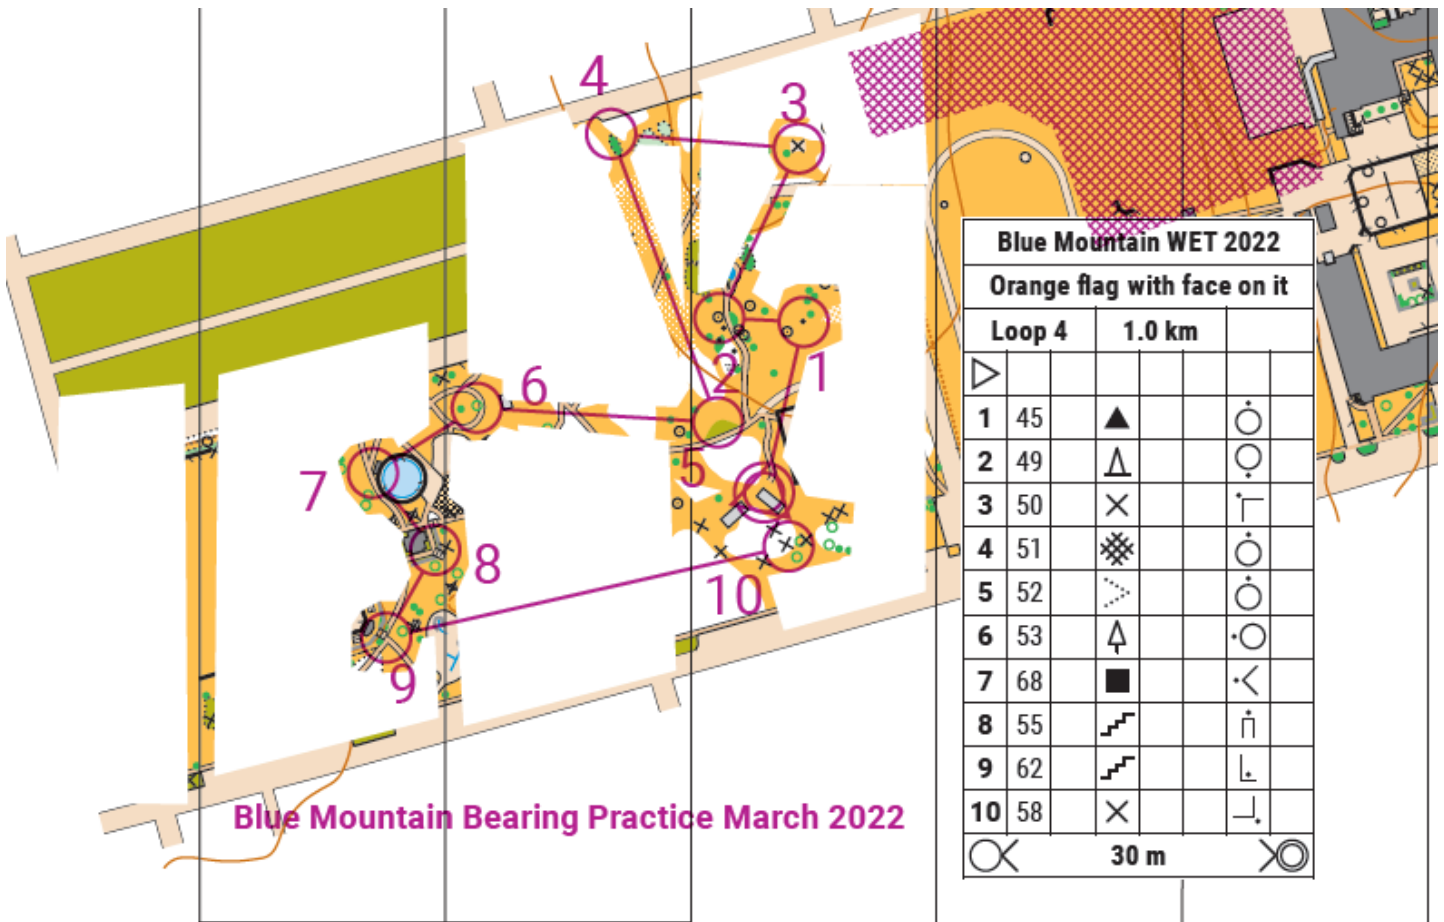

Blue Mountain Bearing Practice March 2022

Blue Mountain WET 2022				
Pink Pin Flags with numbers				
Loop 1	1.1 km			
Start:				
1	31	↘	⊥	SE outside corner of fence
2	32	↘	⊥	S end of fence
3	33	↙	⊥	SW outside corner of SE building
4	34	▲	○	W side of lone tree
5	35	→	○	SW side of E special item
6	36	←	⊥	NE outside corner of W building
7	37	▲	○	E side of statue
		80 m	○	Navigate 80 m to finish

serve 3

Blue Mountain Bearing Practice March 2022

Blue Mountain WET 2022				
Small Orange reflective pin flags				
Loop 2	0.9 km			
Start:				
1	70	↘	×	Path crossing
2	71	▲	○	N side of boulder
3	50	×	⊥	NW outside corner of special item
4	74	■	○	NW side of building
5	72	←	▲	W boulder
6	64	▲	○	N side of lone tree
7	73	▲	○	NE side of boulder
8	55	↗	⊥	Top of stairway
9	39	▲	○	NW side of boulder
10	69	▲	○	S side of statue
		60 m	○	Navigate 60 m to finish

serve 1 Reser

Blue Mountain Bearing Practice March 2022

Blue Mountain Bearing Practice March 2022

Blue Mountain Bearing Practice March 2022

Blue Mountain Bearing Practice March 2022

Blue Mountain WET 2022			
Yellow Pin Flag			
Loop 5		1.0 km	
▶			
1	53	⬆	•○
2	57	⬆	○•
3	62	⚡	└
4	54	×	└
5	44	↓	○
6	67	⬆	•○
7	69	⬆	○•
		60 m	

Fieldwork and