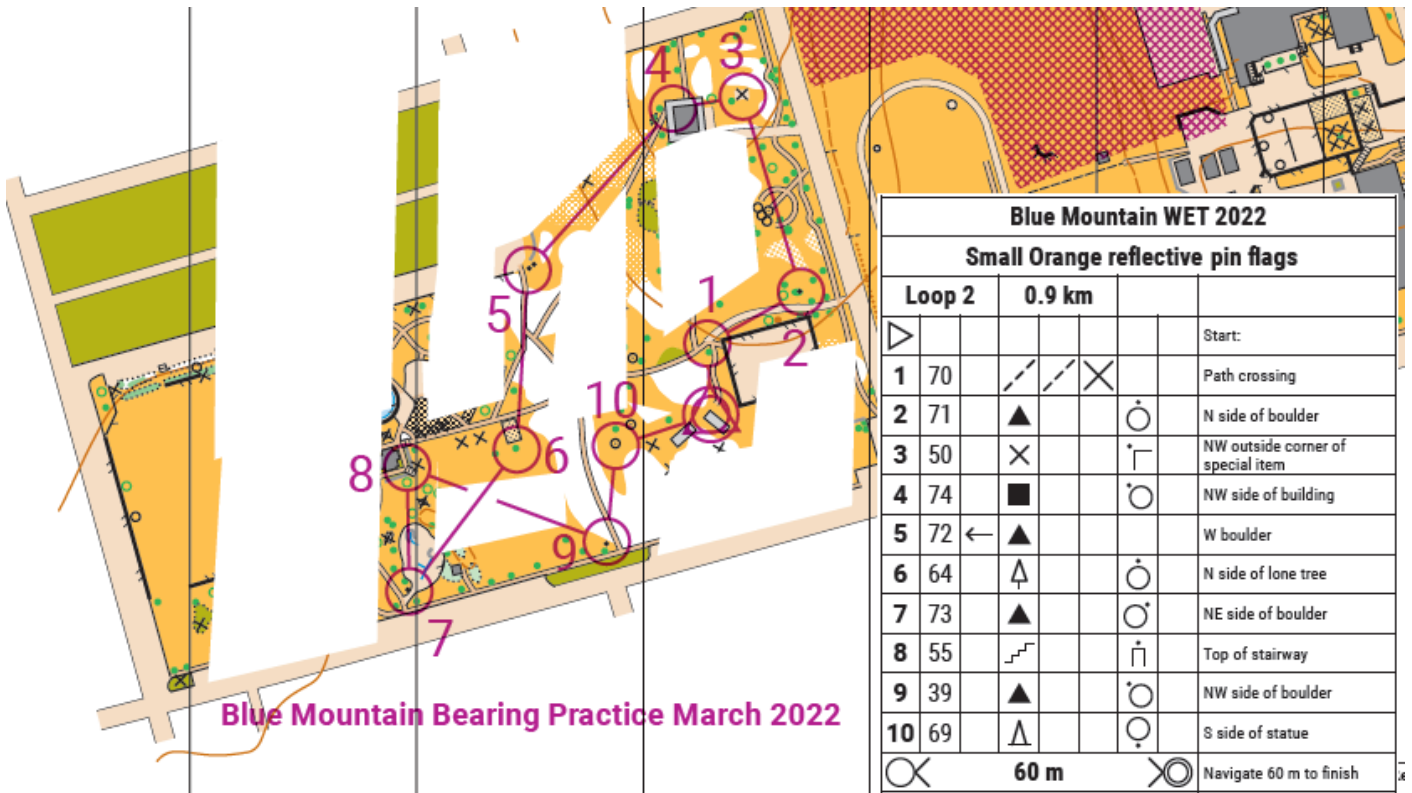

Blue Mountain Bearing Practice March 2022

Blue Mountain WET 2022				
Pink Pin Flags with numbers				
Loop 1	1.1 km			
Start:				
1	31	↘	⊥	SE outside corner of fence
2	32	↘	⊥	S end of fence
3	33	↙	⊥	SW outside corner of SE building
4	34	▲	○	W side of lone tree
5	35	→	○	SW side of E special item
6	36	←	⊥	NE outside corner of W building
7	37	▲	○	E side of statue
		80 m	○	Navigate 80 m to finish

serve 3

Blue Mountain Bearing Practice March 2022

Blue Mountain WET 2022				
Small Orange reflective pin flags				
Loop 2	0.9 km			
Start:				
1	70	↘	×	Path crossing
2	71	▲	○	N side of boulder
3	50	×	⊥	NW outside corner of special item
4	74	■	○	NW side of building
5	72	←	▲	W boulder
6	64	▲	○	N side of lone tree
7	73	▲	○	NE side of boulder
8	55	↗	⊥	Top of stairway
9	39	▲	○	NW side of boulder
10	69	▲	○	S side of statue
		60 m	○	Navigate 60 m to finish

serve 1 Reser

Blue Mountain Bearing Practice March 2022

Blue Mountain Bearing Practice March 2022

Blue Mountain Bearing Practice March 2022

Blue Mountain Bearing Practice March 2022

Blue Mountain WET 2022			
Yellow Pin Flag			
Loop 5		1.0 km	
▶			
1	53	⬆	•○
2	57	⬆	○•
3	62	⚡	└
4	54	×	└
5	44	↓	○
6	67	⬆	•○
7	69	⬆	○•
		60 m	

Fieldwork and