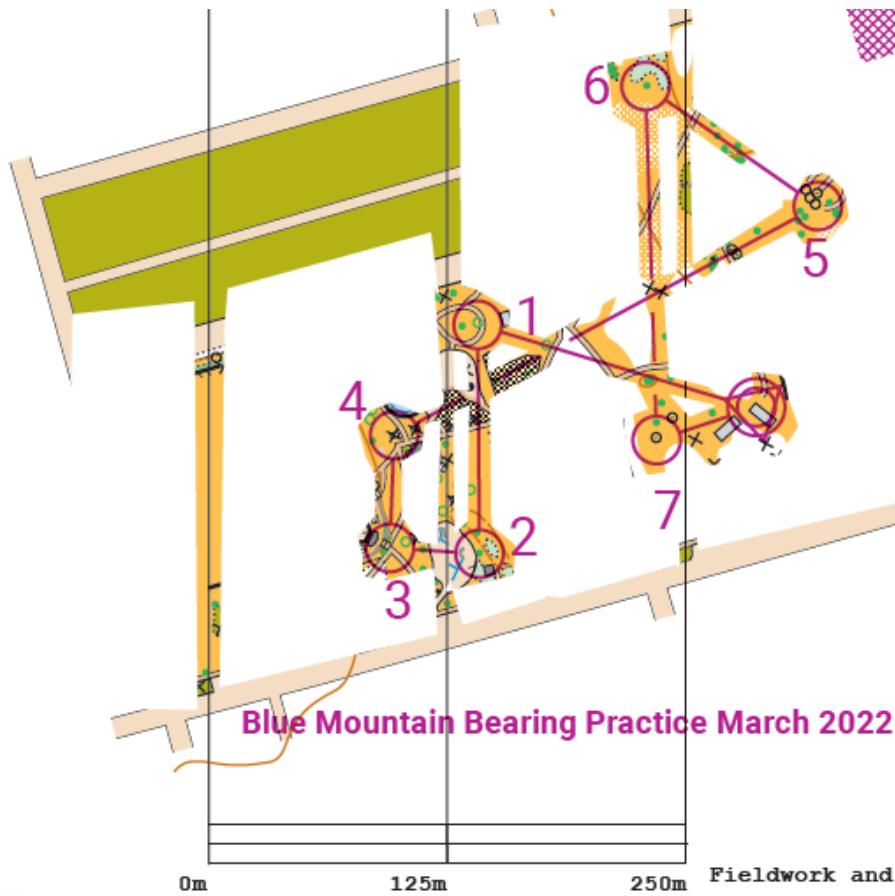

Blue Mountain Bearing Practice March 2022

Blue Mountain WET 2022				
Pink Pin Flags with numbers				
Loop 1	1.1 km			
Start:				
1	31	↘	⊥	SE outside corner of fence
2	32	↘	⊥	S end of fence
3	33	↙	⊥	SW outside corner of SE building
4	34	▲	○	W side of lone tree
5	35	→	○	SW side of E special item
6	36	←	⊥	NE outside corner of W building
7	37	▲	○	E side of statue
		80 m	○	Navigate 80 m to finish

serve 3

Blue Mountain Bearing Practice March 2022

Blue Mountain WET 2022				
Small Orange reflective pin flags				
Loop 2	0.9 km			
Start:				
1	70	↘	×	Path crossing
2	71	▲	○	N side of boulder
3	50	×	⊥	NW outside corner of special item
4	74	■	○	NW side of building
5	72	←	▲	W boulder
6	64	▲	○	N side of lone tree
7	73	▲	○	NE side of boulder
8	55	↗	⊥	Top of stairway
9	39	▲	○	NW side of boulder
10	69	▲	○	S side of statue
		60 m	○	Navigate 60 m to finish

serve 1 Reser

Blue Mountain Bearing Practice March 2022

Blue Mountain Bearing Practice March 2022

Blue Mountain Bearing Practice March 2022

Blue Mountain Bearing Practice March 2022

Blue Mountain WET 2022			
Yellow Pin Flag			
Loop 5		1.0 km	
▶			
1	53	⬆	•○
2	57	⬆	○•
3	62	⚡	└
4	54	×	└
5	44	↓	○
6	67	⬆	•○
7	69	⬆	○•
		60 m	

Fieldwork and