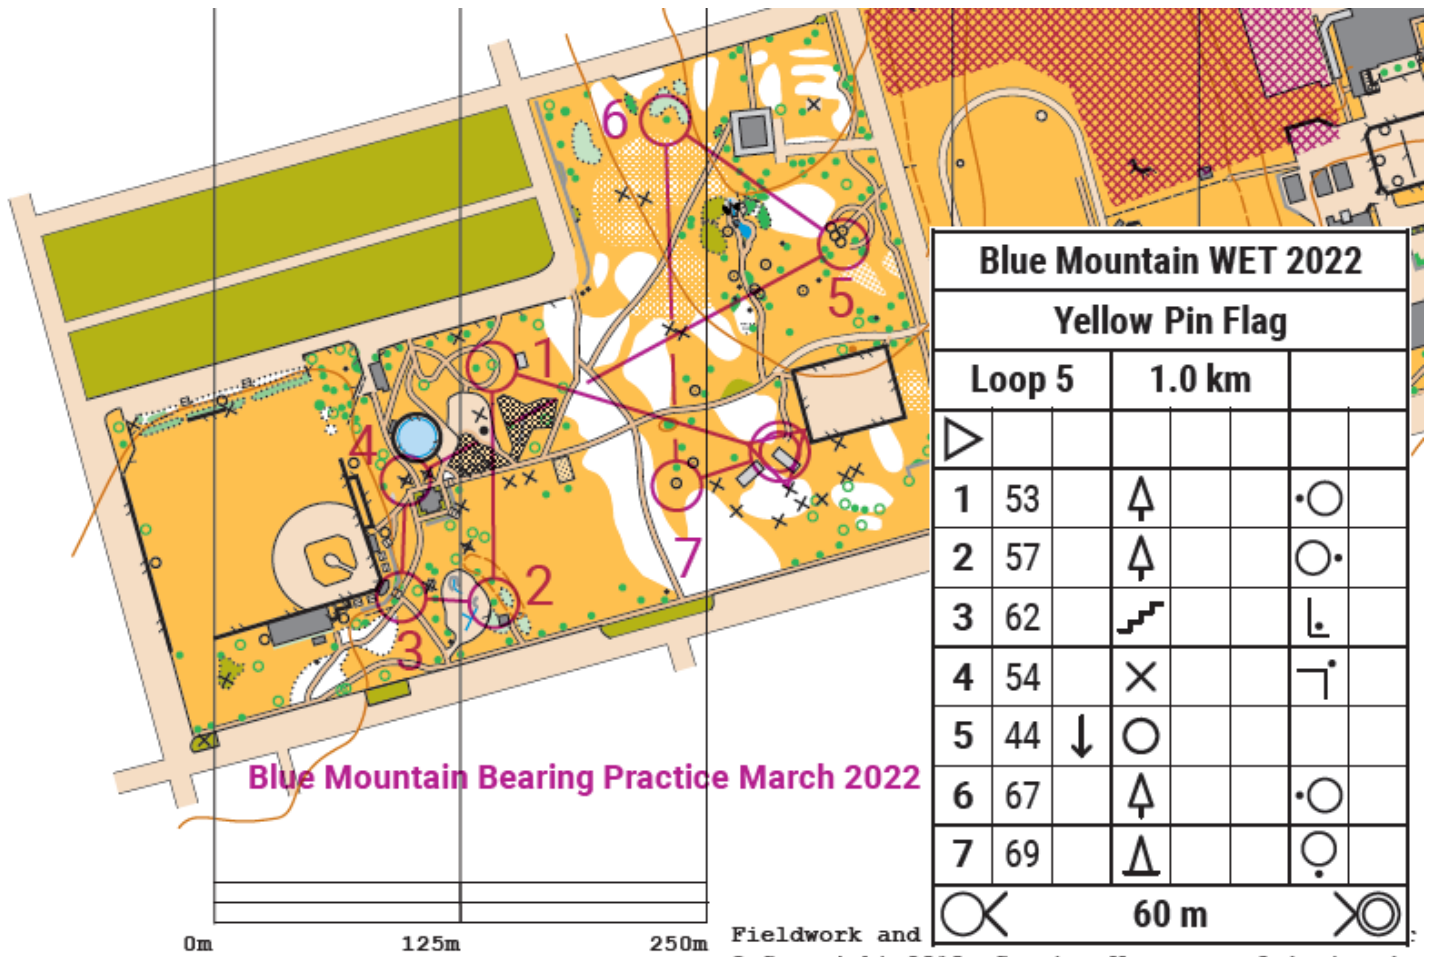

Blue Mountain Bearing Practice March 2022

Blue Mountain WET 2022				
Pink Pin Flags with numbers				
Loop 1	1.1 km			
Start:				
1	31	↘	⊥	SE outside corner of fence
2	32	↘	⊥	S end of fence
3	33	↙	⊥	SW outside corner of SE building
4	34	▲	○	W side of lone tree
5	35	→	○	SW side of E special item
6	36	←	⊥	NE outside corner of W building
7	37	▲	○	E side of statue
		80 m	○	Navigate 80 m to finish

serve 3

Blue Mountain Bearing Practice March 2022

Blue Mountain WET 2022				
Small Orange reflective pin flags				
Loop 2	0.9 km			
Start:				
1	70	↘	×	Path crossing
2	71	▲	○	N side of boulder
3	50	×	⊥	NW outside corner of special item
4	74	■	○	NW side of building
5	72	←	▲	W boulder
6	64	▲	○	N side of lone tree
7	73	▲	○	NE side of boulder
8	55	↗	⊥	Top of stairway
9	39	▲	○	NW side of boulder
10	69	▲	○	S side of statue
		60 m	○	Navigate 60 m to finish

serve 1 Reser

Blue Mountain Bearing Practice March 2022

Blue Mountain Bearing Practice March 2022

Blue Mountain Bearing Practice March 2022

Blue Mountain Bearing Practice March 2022

Blue Mountain WET 2022			
Yellow Pin Flag			
Loop 5		1.0 km	
▶			
1	53	⬆	•○
2	57	⬆	○•
3	62	⚡	└
4	54	×	└
5	44	↓	○
6	67	⬆	•○
7	69	⬆	○•
		60 m	

Fieldwork and