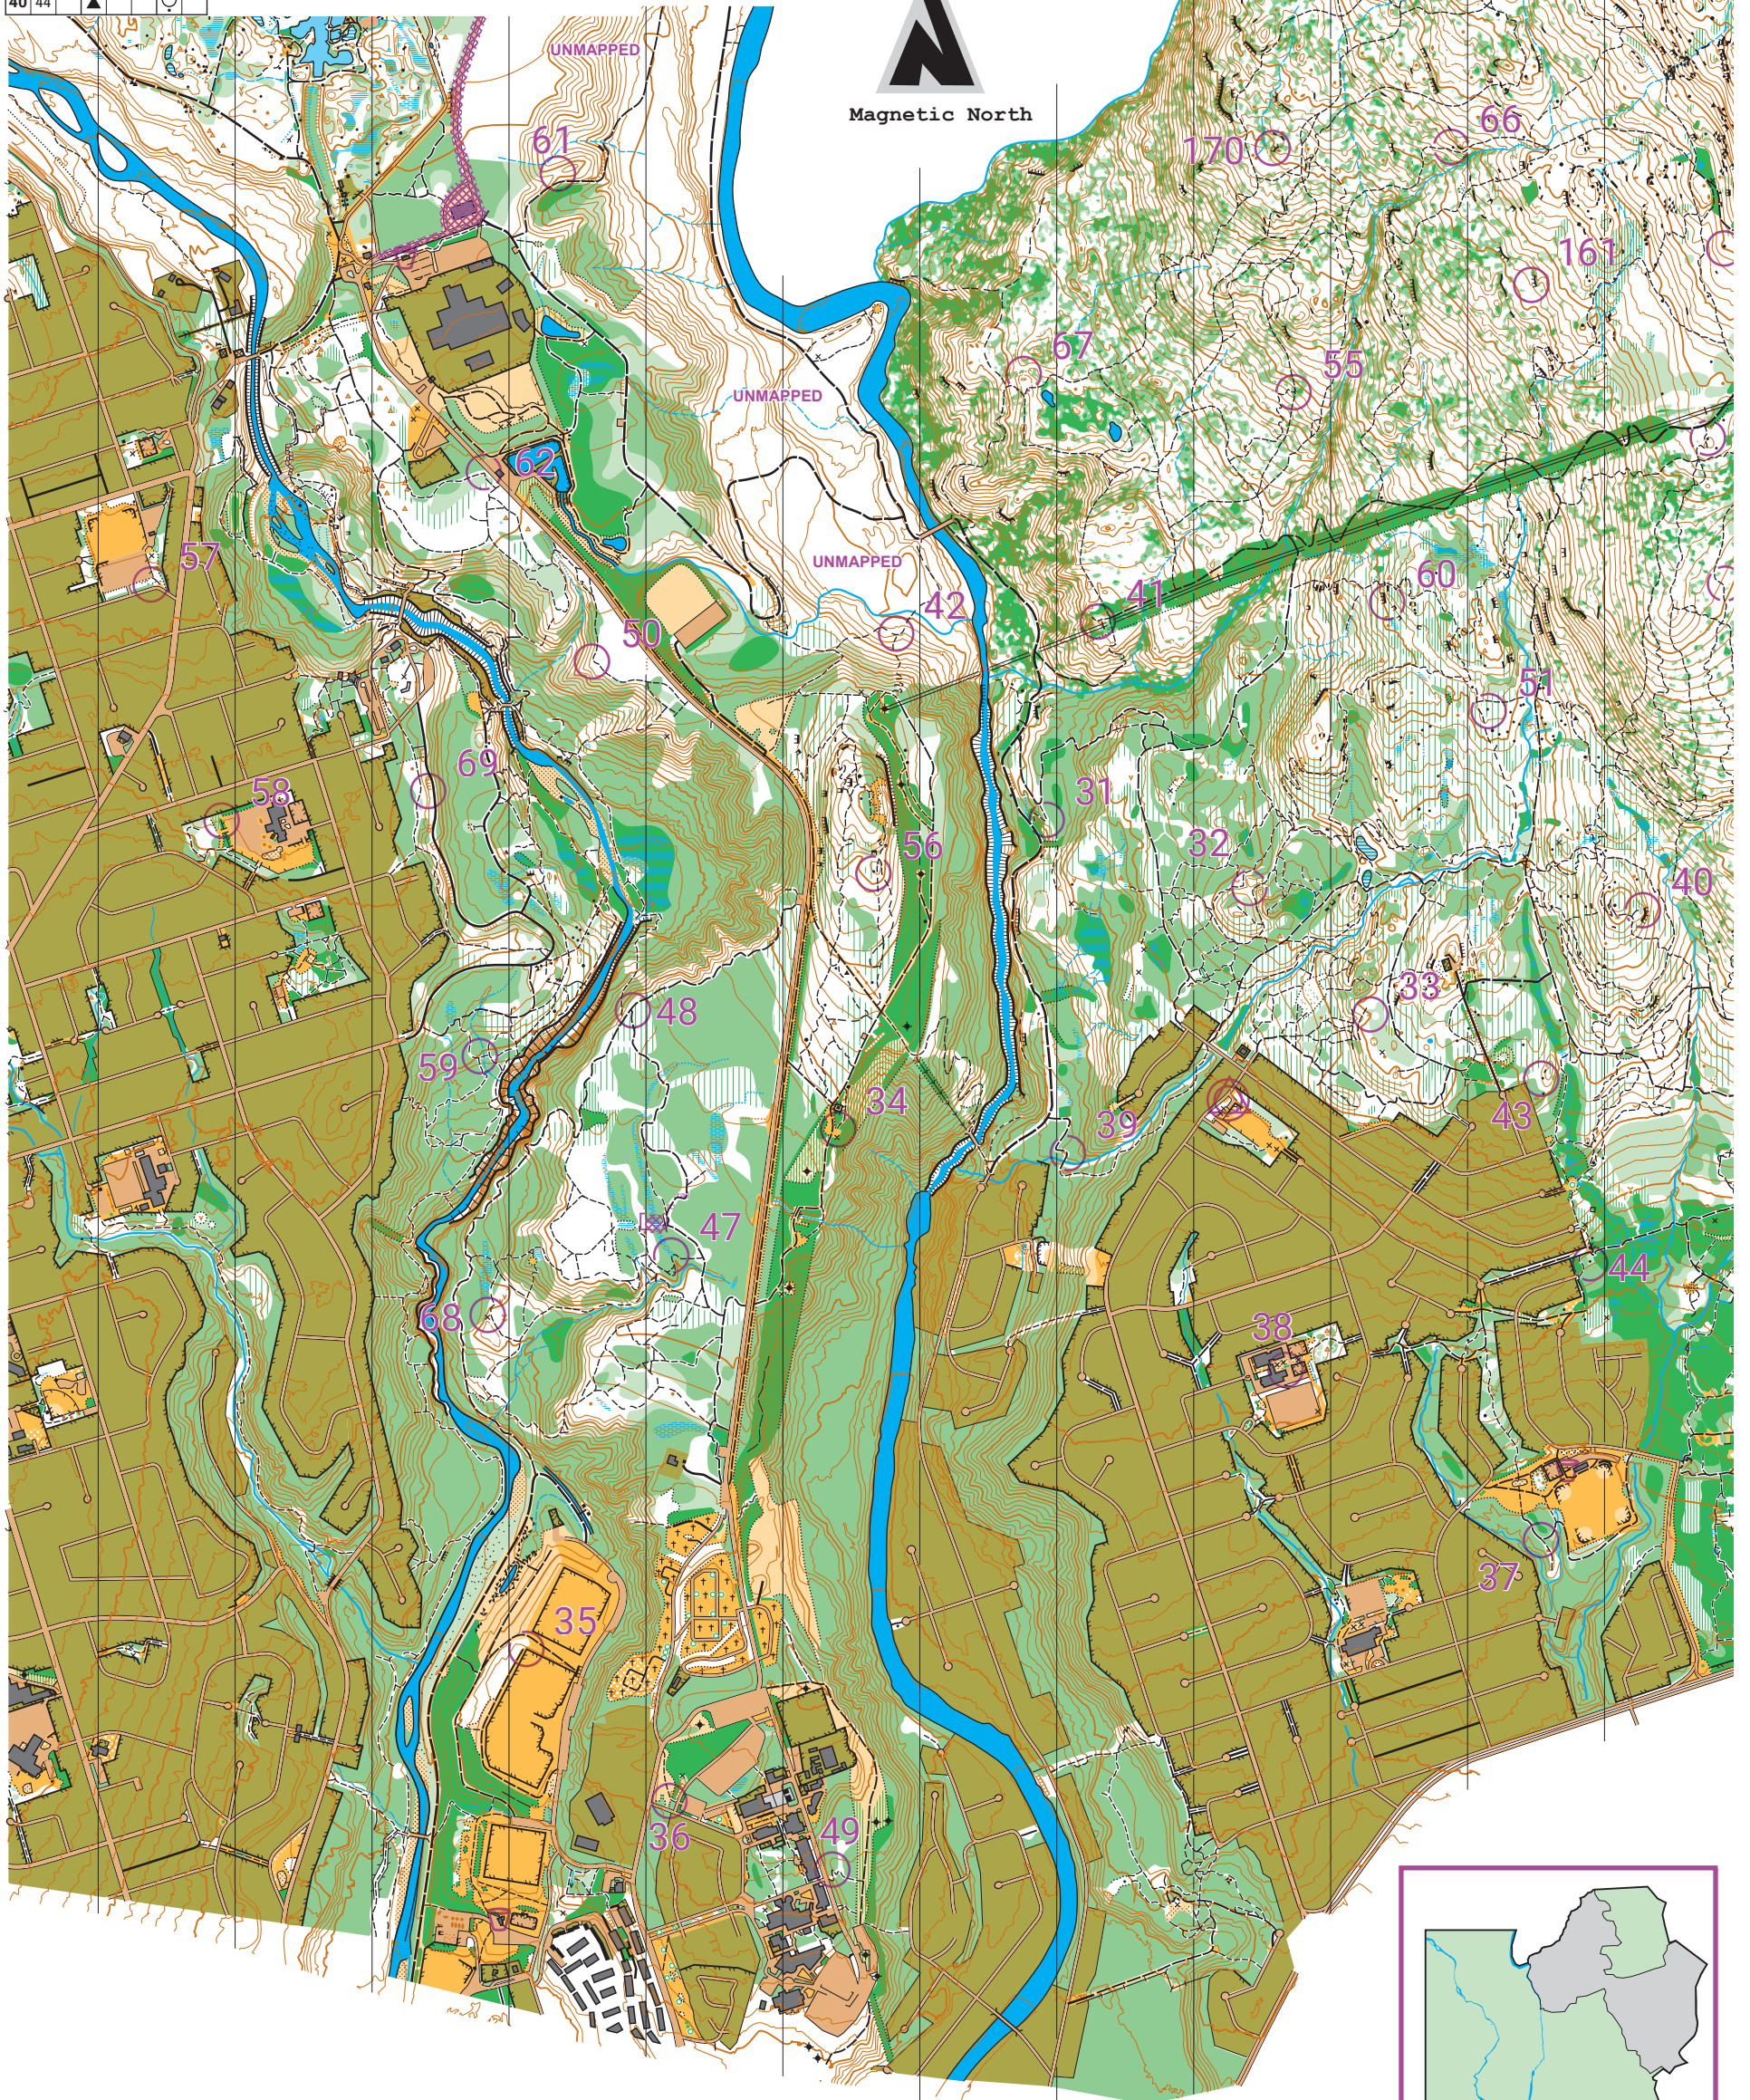

Lynn Valley Adventure Race

Scale 1:15000
5m contours

LVAR 2021	
West	2340 points
30 31	↘ < Q
30 32)(< O
30 33	∩ < O
30 34	↘
30 35	↘ ^
30 36	↘ < O
30 37	↘ / Y O
30 38	■ T
30 39	↘ < O
40 40	mm h
40 41	↘ h
40 42	↘ O
40 43	▲ O
40 44	▲ O

40 45	• h
40 46	• O
40 47	↘ < O
40 48	↘ / Y O
40 49	↘ < O
50 50	↘ <
50 51	▲ O
50 52	↑ O
50 53	↑ / Y O
50 54	↘ < O
50 55	↘ / Y O
50 56	▲ O
50 57	▲ O
50 58	↘ T
50 59	↘ / Y O
60 60	← mm h

60 61)(< O
60 62)(< O
60 63)(< O
60 64)(< O
60 65	▲ O
60 66	▲ O
60 67	▲ Q
60 68	▲ O
60 69	▲ O
70 70	▲ O
80 160	∩ O
80 162	• h
80 163	• h
90 170	↓ mm O
90 171	• O

Event Director: 604-219-3759
 Call if you are LATE or LOST
 Course cutoff: 1:40pm (3hr) and 2:10pm (6hr)
 Safety bearing is generally south
 DO NOT cross major rivers (except by bridge)

WARNING
 Grey area (on mini map) has only been partially field checked!
 Vegetation and cliffs are drawn based on LiDAR and may or may not be there! Do not use LiDAR veg for navigation. Trust the contours and your compass.