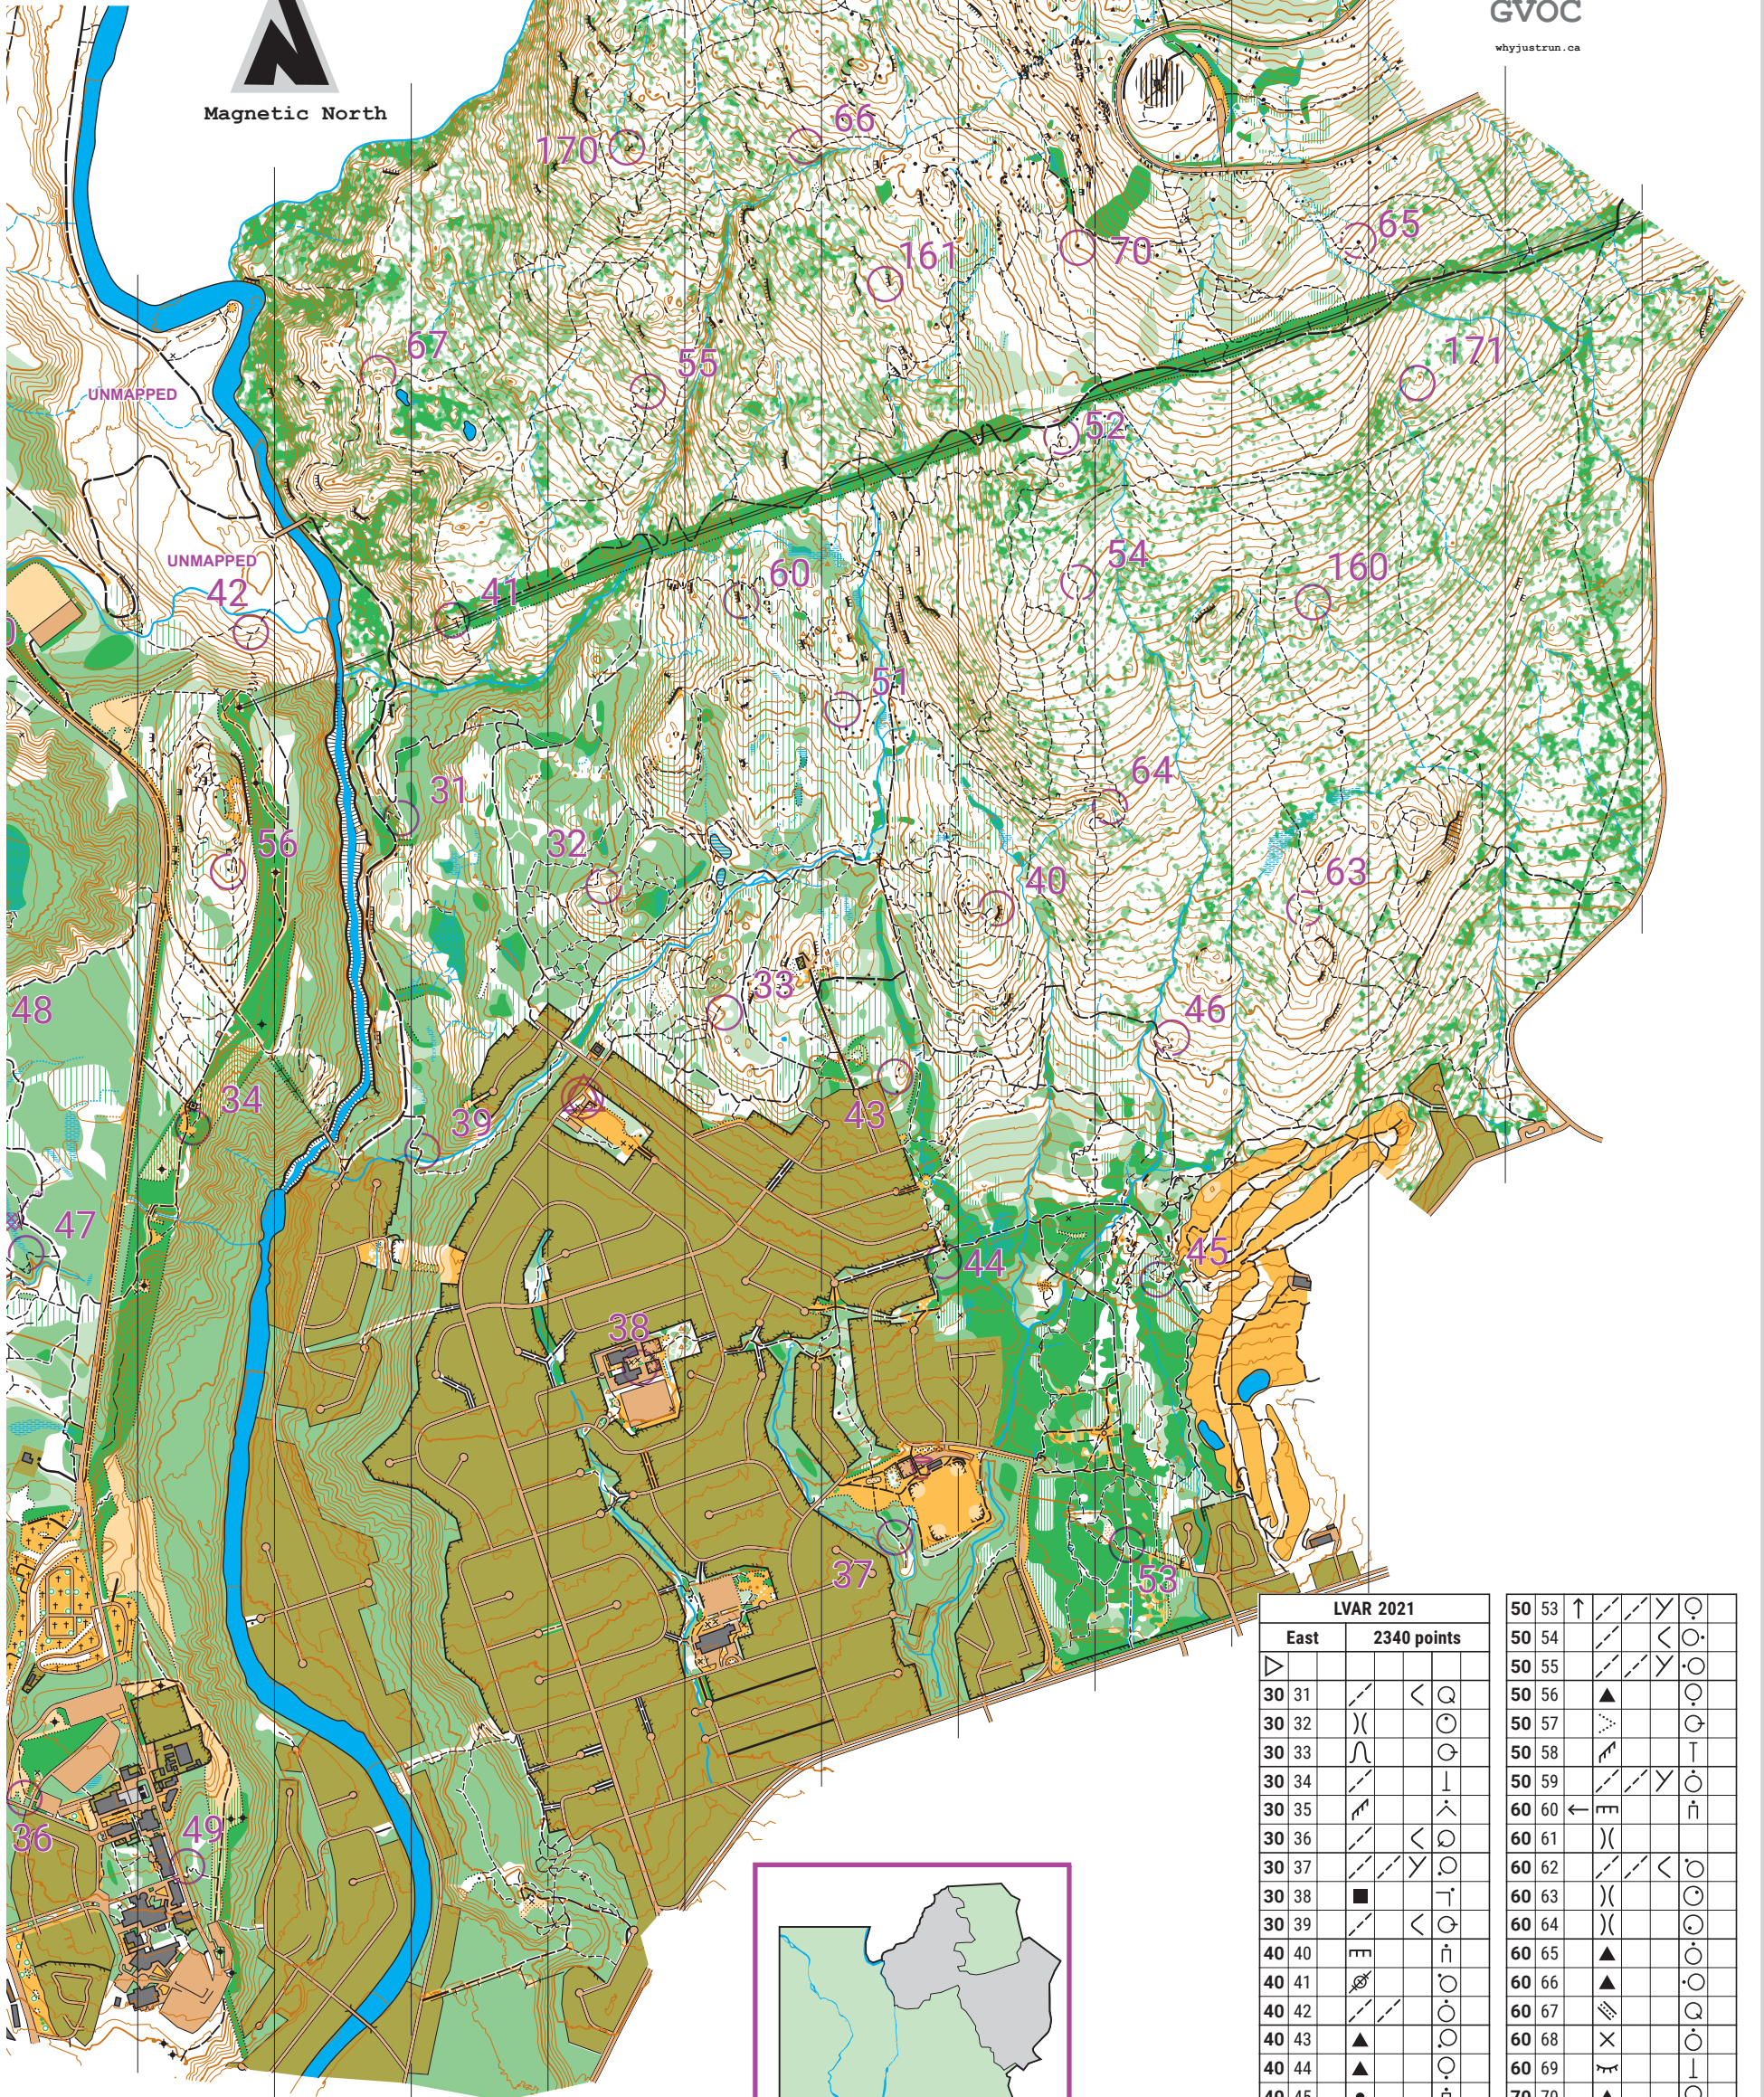

Lynn Valley Adventure Race

Scale 1:15000

5m contours

GVOC

whyjustrun.ca

Magnetic North

WARNING

Grey area (on mini map) has only been partially field checked!

Vegetation and cliffs are drawn based on LiDAR and may or may not be there! Do not use LiDAR veg for navigation. Trust the contours and your compass.

East		2340 points		LVAR 2021	
30 31	↘	<	Q	50 53	↑
30 32)		○	50 54	↘
30 33	∩		○	50 55	↘
30 34	↗		○	50 56	▲
30 35	↖		∧	50 57	↗
30 36	↘	<	○	50 58	↖
30 37	↘	Y	○	50 59	↗
30 38	■	∩	∩	60 60	←
30 39	↘	<	○	60 61	∩
40 40	∩		∩	60 62	↘
40 41	⊗		○	60 63)
40 42	↘		○	60 64)
40 43	▲		○	60 65	▲
40 44	▲		○	60 66	▲
40 45	•		∩	60 67	⊗
40 46	•		○	60 68	X
40 47	↘	<	○	60 69	∩
40 48	↘	Y	○	70 70	▲
40 49	↘	<	○	80 160	∩
50 50	↘	<	○	80 161	∩
50 51	▲		○	80 162	•
50 52	▲		○	80 163	•
				90 170	↓
				90 171	•