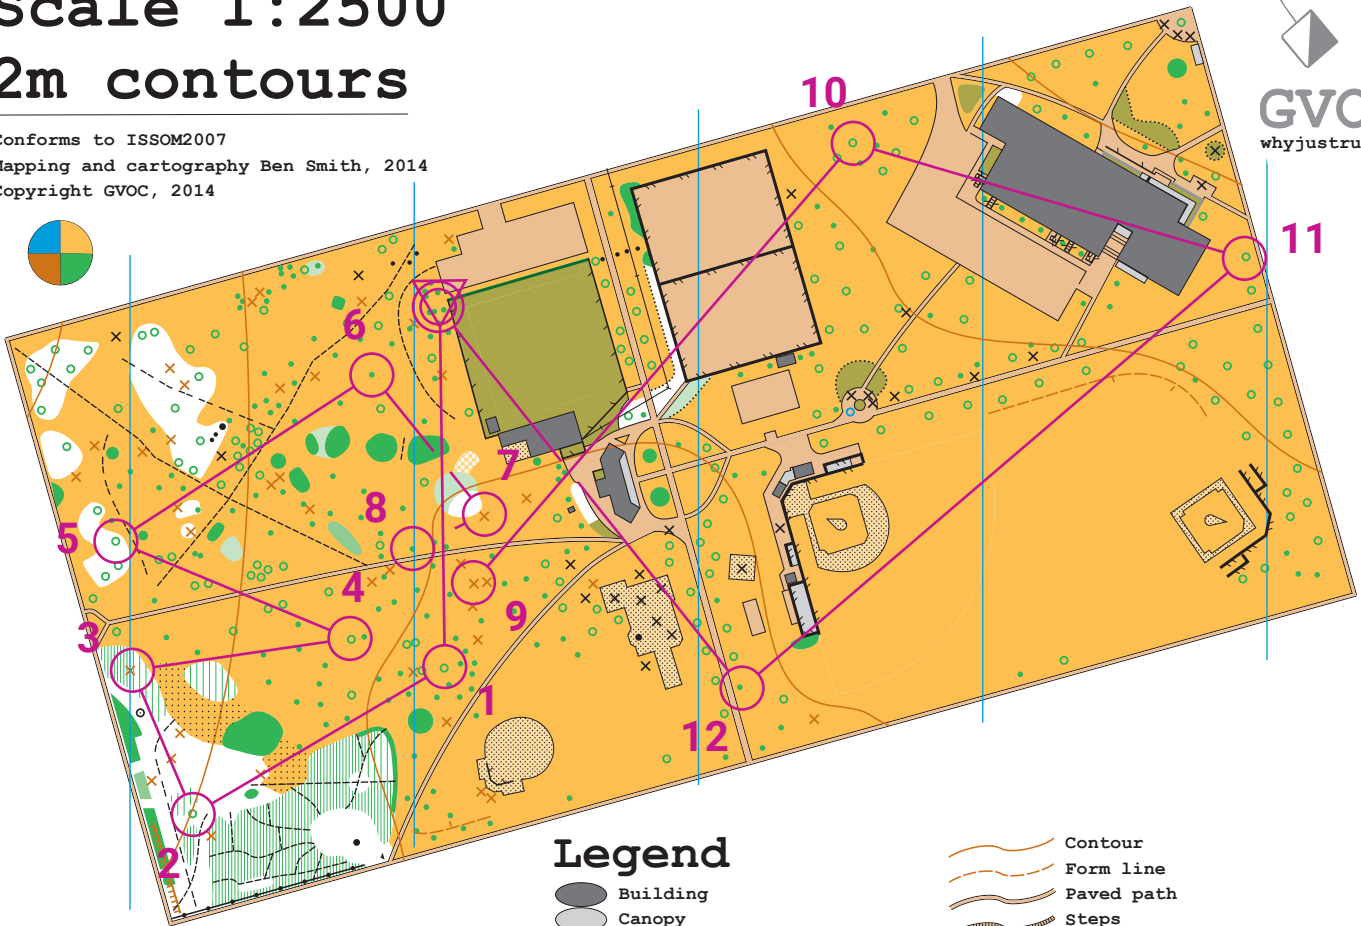

## Scale 1:2500

## 2m contours

Conforms to ISSOM2007

Mapping and cartography Ben Smith, 2014

Copyright GVOC, 2014

**GVOC**  
whyjustrun.ca

### Legend

- Building
- Canopy
- Open land
- Soil
- Sandy ground
- Scattered trees
- Forest: runnable
- Forest: slow
- Forest: fight
- Undergrowth: slow
- Undergrowth: fight
- Paved area
- Distinct vegetation boundary
- Out-of-bounds
- Out-of-bounds

- Contour
- Form line
- Paved path
- Steps
- Small path
- Indistinct path
- Impassable wall
- Passable wall
- Stone wall
- Impassable fence
- Passable fence
- Knoll
- Boulder: small, large, cluster
- Pile of stones
- Water fountain
- Other manmade object
- Distinct tree, tree