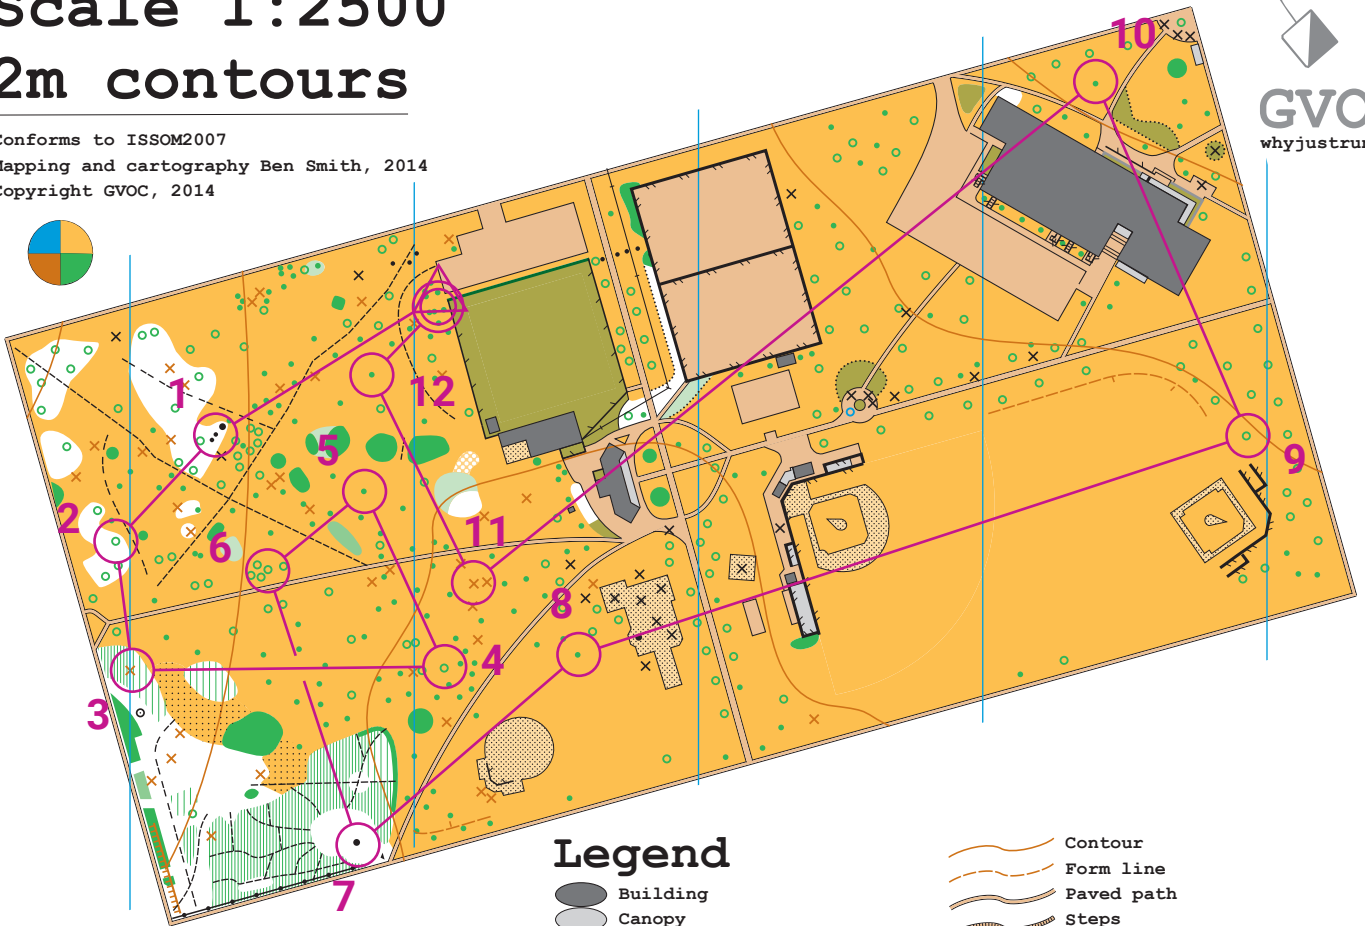

Memorial West Park

A

Scale 1:2500

2m contours

Conforms to ISSOM2007

Mapping and cartography Ben Smith, 2014

Copyright GVOC, 2014

GVOC
whyjustrun.ca

Legend

- Building
- Canopy
- Open land
- Soil
- Sandy ground
- Scattered trees
- Forest: runnable
- Forest: slow
- Forest: fight
- Undergrowth: slow
- Undergrowth: fight
- Paved area
- Distinct vegetation boundary
- Out-of-bounds
- Out-of-bounds
- Contour
- Form line
- Paved path
- Steps
- Small path
- Indistinct path
- Impassable wall
- Passable wall
- Stone wall
- Impassable fence
- Passable fence
- Knoll
- Boulder: small, large, cluster
- Pile of stones
- Water fountain
- Other manmade object
- Distinct tree, tree

Memorial Park WET Sept 1-2021

Course A	1.3 km		
1	32	▲	○
2	35	▲	○
3	51	▲	○
4	52	▲	○
5	47	▲	○
6	36	▲	○
7	39	▲	○
8	41	▲	○
9	45	▲	○
10	44	▲	○
11	49	•	○
12	58	▲	○

○ X 30 m X ○