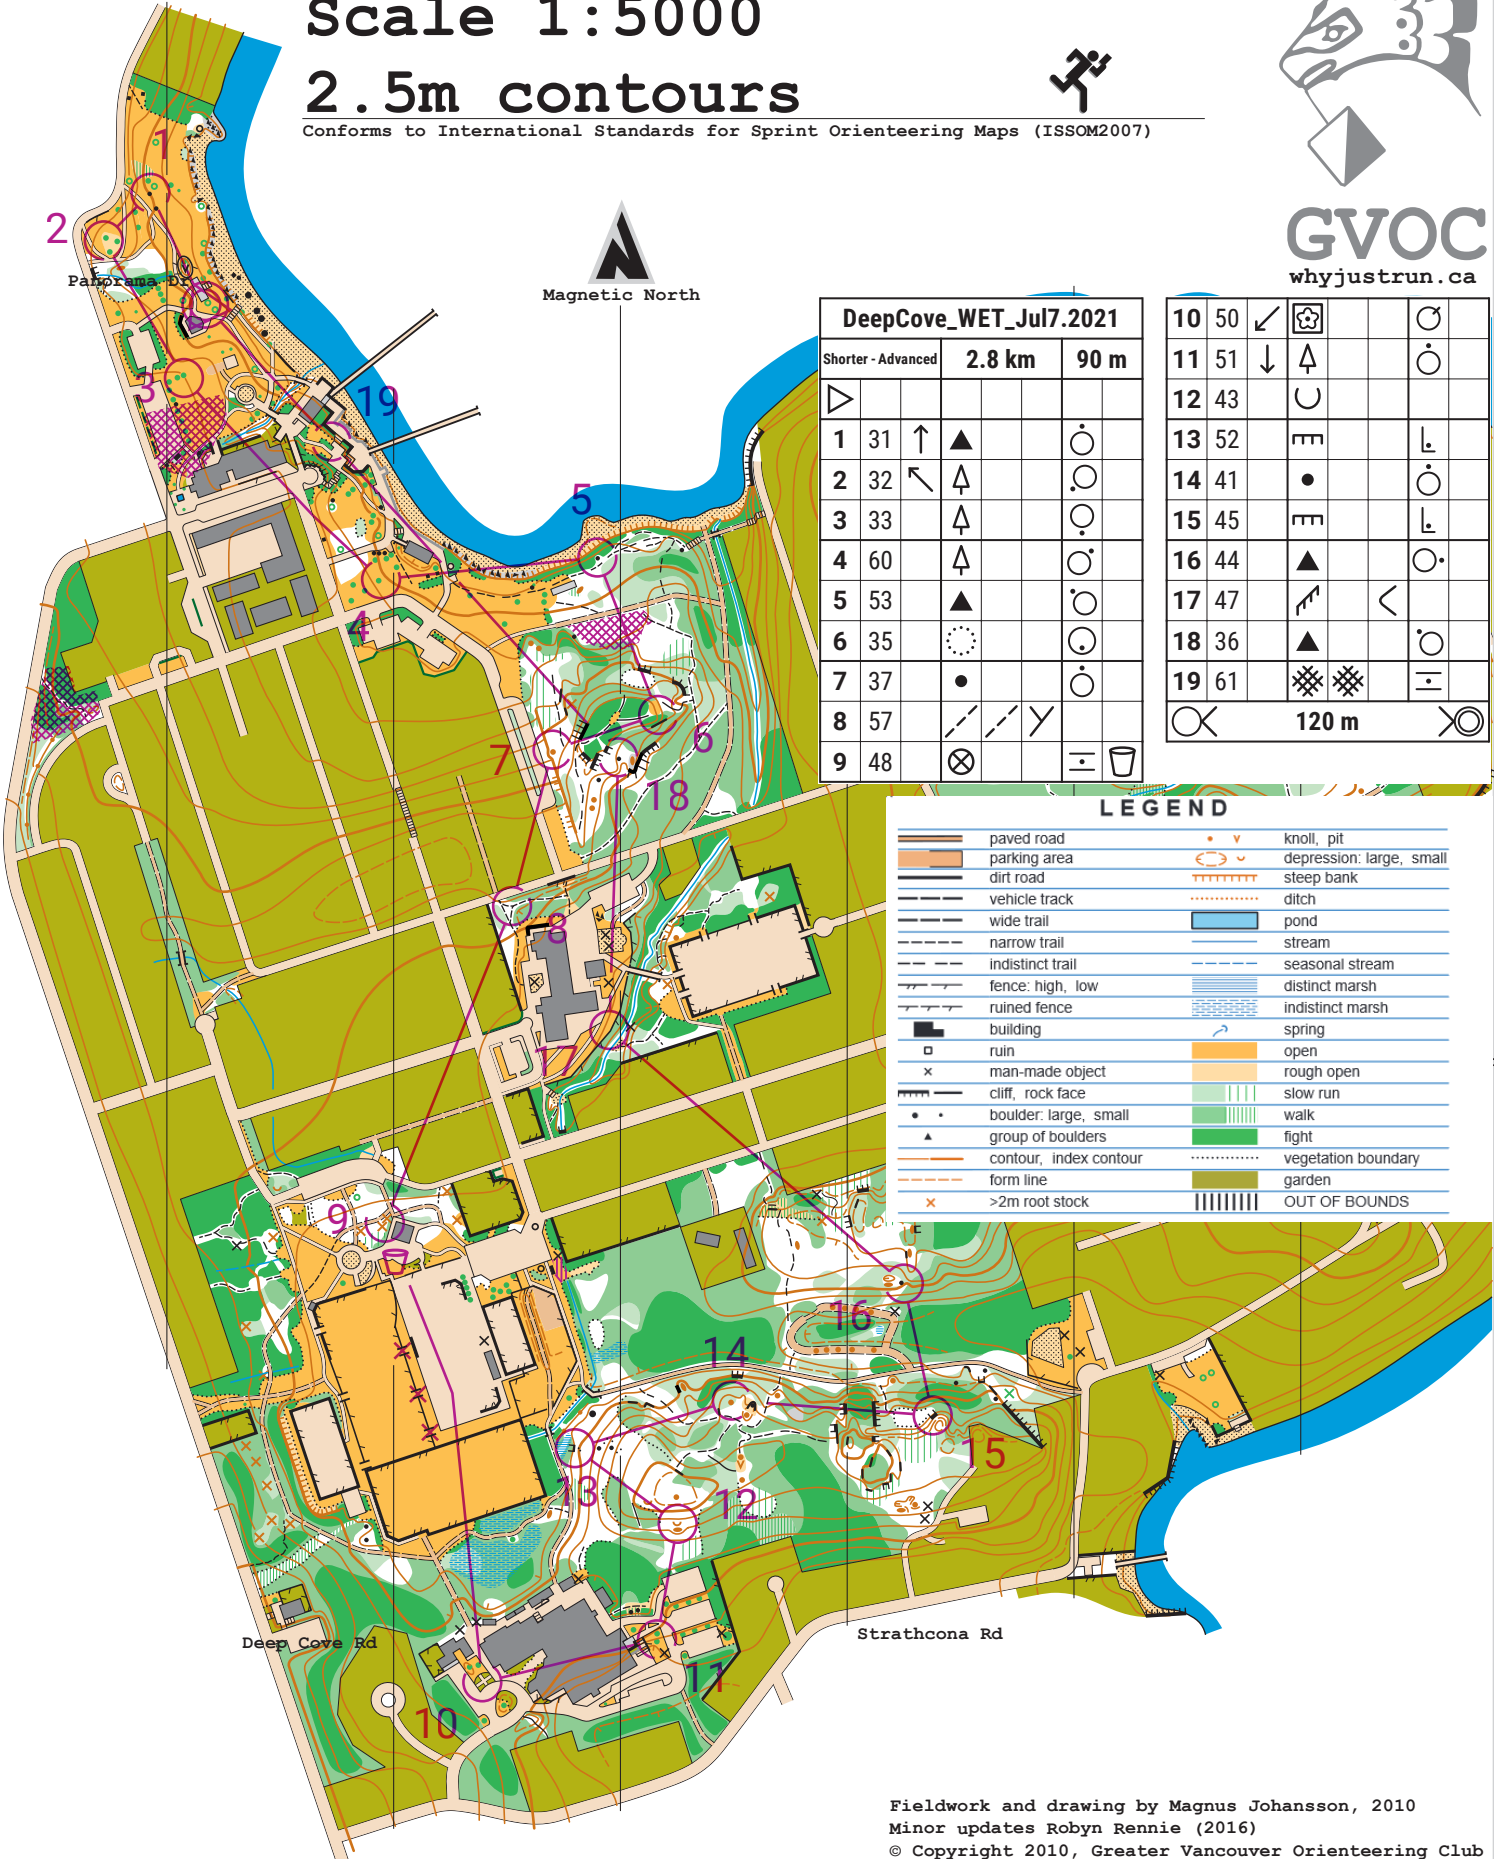

# Deep Cove

Event Director: 604 726 1817

Scale 1:5000

2.5m contours

Conforms to International Standards for Sprint Orienteering Maps (ISSOM2007)

**GVOC**  
whyjustrun.ca

DeepCove_WET_Jul7.2021			
Shorter - Advanced		2.8 km	90 m
1	31	▲	○
2	32	▲	○
3	33	▲	○
4	60	▲	○
5	53	▲	○
6	35	○	○
7	37	●	○
8	57	Y	○
9	48	⊗	○

10	50	☒	○
11	51	↓	○
12	43	∪	
13	52	≡	∟
14	41	●	○
15	45	≡	∟
16	44	▲	○
17	47	↗	<
18	36	▲	○
19	61	⊗	○

120 m

### LEGEND

- paved road
- parking area
- dirt road
- vehicle track
- wide trail
- narrow trail
- indistinct trail
- fence: high, low
- ruined fence
- building
- ruin
- man-made object
- cliff, rock face
- boulder: large, small
- group of boulders
- contour, index contour
- form line
- >2m root stock
- knoll, pit
- depression: large, small
- steep bank
- ditch
- pond
- stream
- seasonal stream
- distinct marsh
- indistinct marsh
- spring
- open
- rough open
- slow run
- walk
- fight
- vegetation boundary
- garden
- OUT OF BOUNDS