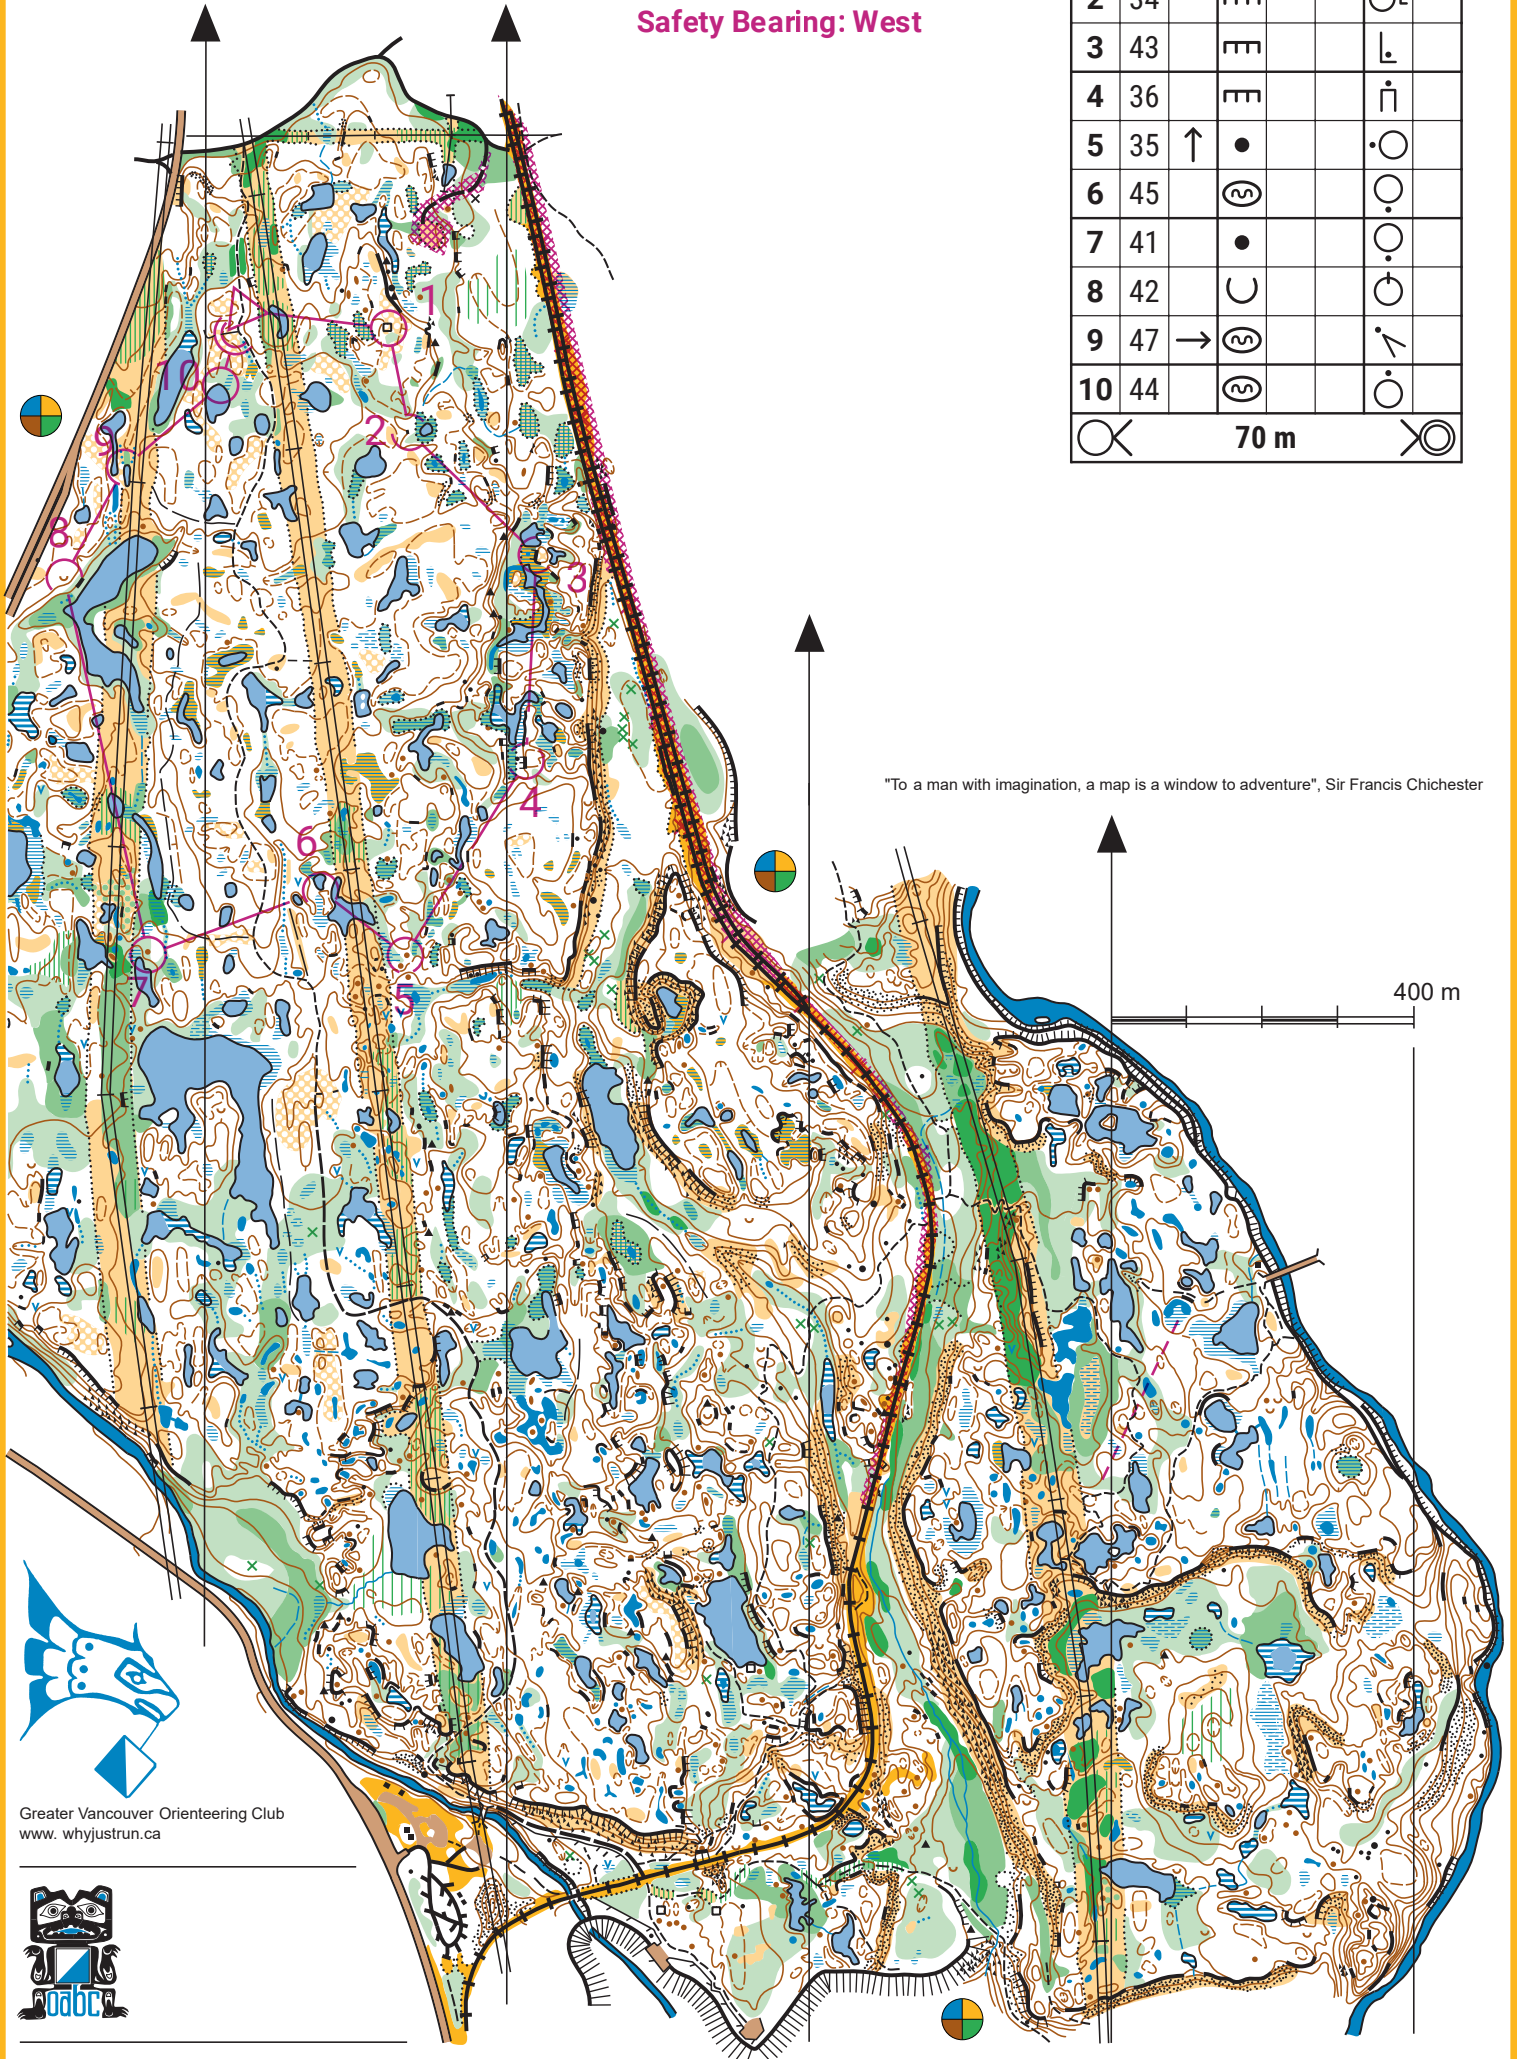

Brandywine Falls

Whistler

Scale 1:10 000, 5m contours

Safety Bearing: West

BrandywineTraining2020				
	Expert	2.4 km	60 m	
▷				
1	32	□		○
2	34	EE		○ _L
3	43	EE		└
4	36	EE		┆
5	35	↑ •		○
6	45	Ⓢ		○
7	41	•		○
8	42	C		○
9	47	→ Ⓢ		┆
10	44	Ⓢ		○
⊗	70 m			⊗

Basemap: Pro Orienteering, Finland
Fieldwork 1995: Carl Coger and Mark Adams
Update 2006: Magnus Johansson
© Copyright Orienteering Association of BC, 2006