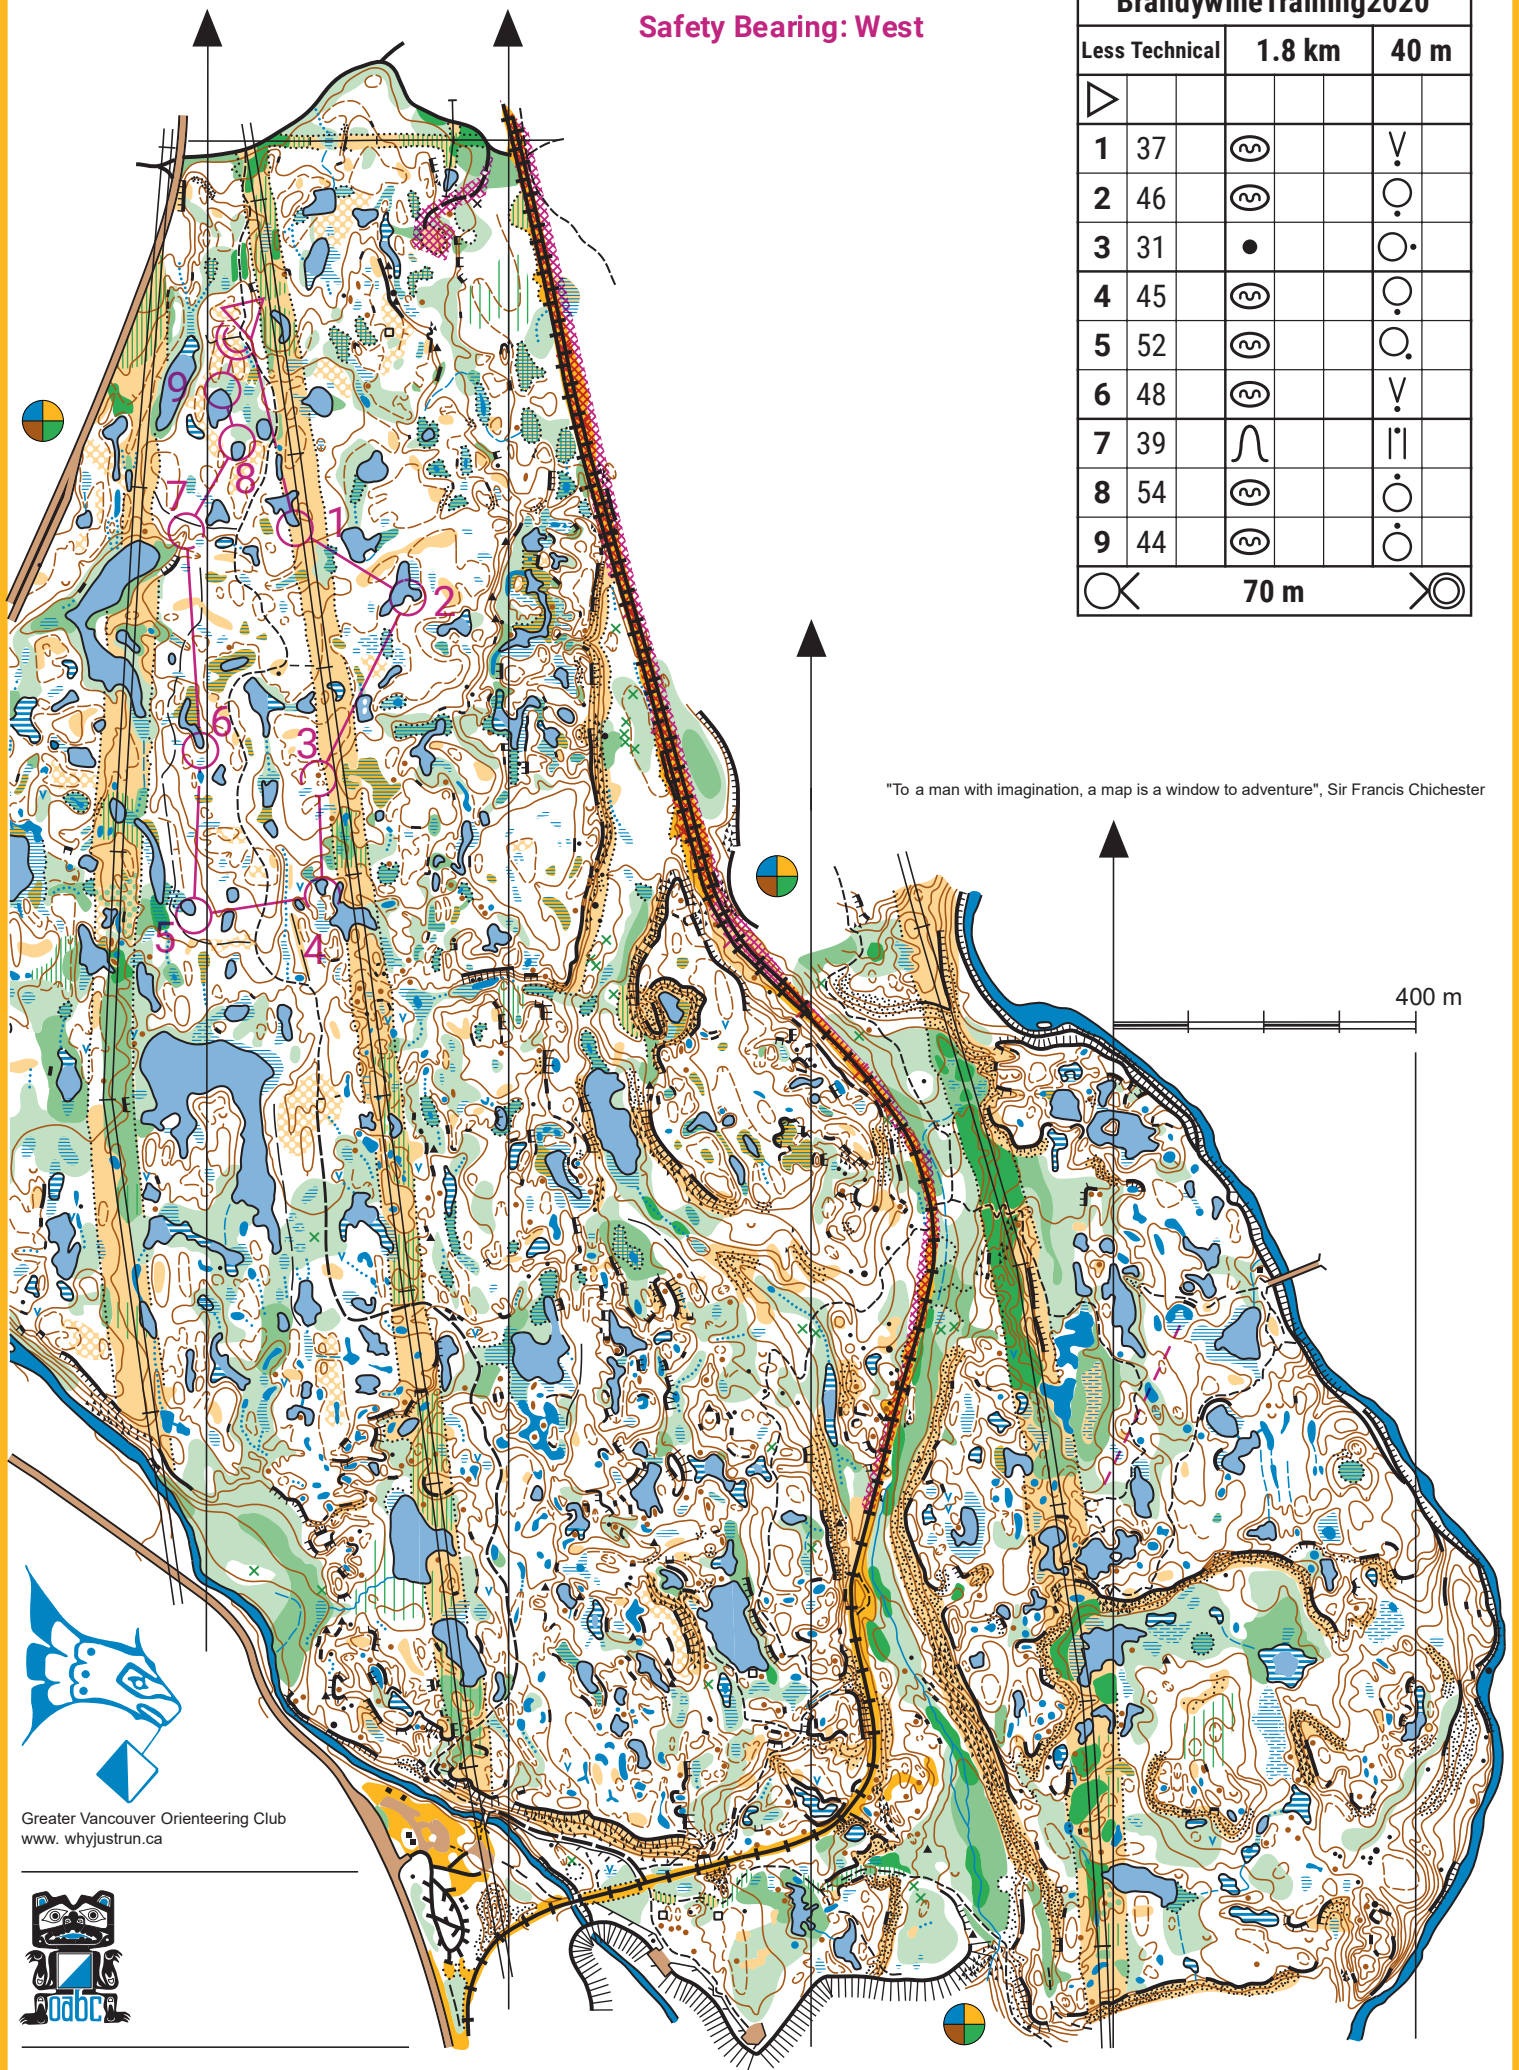

Brandywine Falls

Whistler

Scale 1:10 000, 5m contours

Safety Bearing: West

Brandywine Training 2020				
Less Technical		1.8 km		40 m
▷				
1	37	⊗		∇
2	46	⊗		○
3	31	•		○
4	45	⊗		○
5	52	⊗		○
6	48	⊗		∇
7	39	∩		
8	54	⊗		○
9	44	⊗		○
		70 m		

"To a man with imagination, a map is a window to adventure", Sir Francis Chichester

400 m

Greater Vancouver Orienteering Club
www.whyjustrun.ca

Funding assistance for production of this map provided by the Gaming Policy Branch of the Ministry of Public Safety and Solicitor General, 2010 Legacies Now and Sport BC.

Basemap: Pro Orienteering, Finland
Fieldwork 1995: Carl Coger and Mark Adams
Update 2006: Magnus Johansson
© Copyright Orienteering Association of BC, 2006