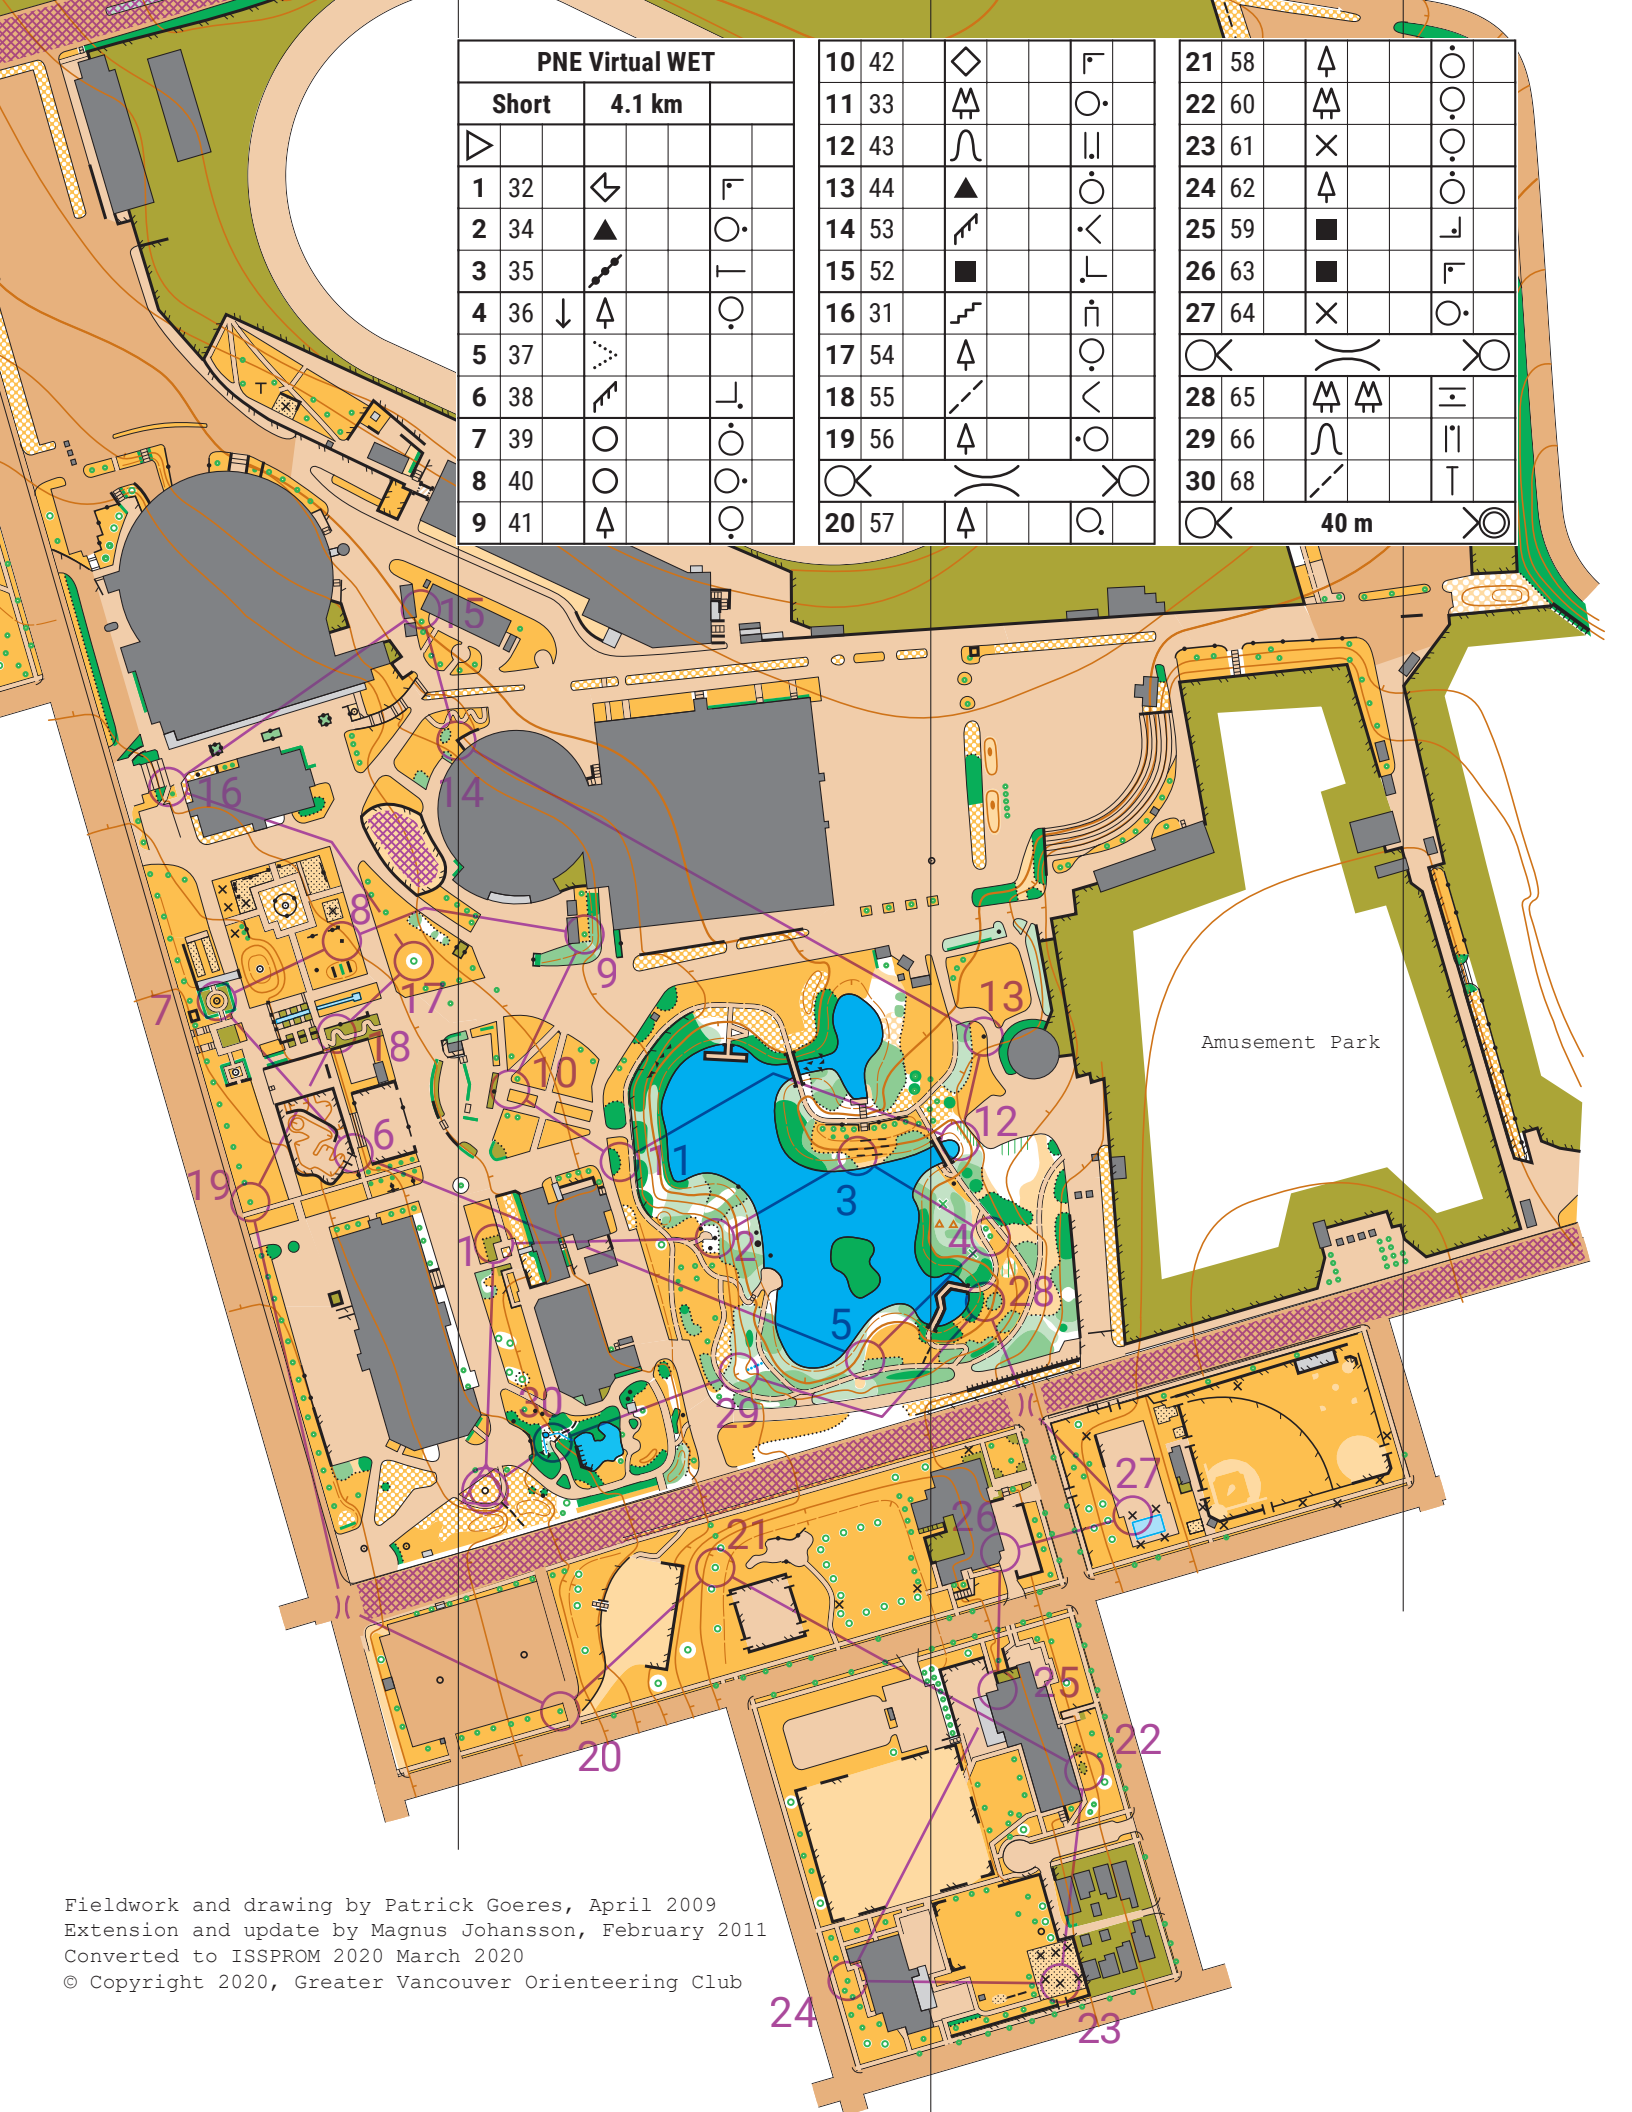

PNE Virtual WET			
Short	4.1 km		
▷			
1 32	↙	┌	
2 34	▲	○	
3 35	↗	┌	
4 36	↓	△	○
5 37	⋮		
6 38	↗	┌	
7 39	○	○	
8 40	○	○	
9 41	△	○	
10 42	◇	┌	
11 33	⌞	○	
12 43	∩		
13 44	▲	○	
14 53	↗	<	
15 52	■	┌	
16 31	↗	┌	○
17 54	△	○	
18 55	↗	<	
19 56	△	○	
○	∩	○	
20 57	△	○	
21 58	△		○
22 60	⌞		○
23 61	×		○
24 62	△		○
25 59	■		┌
26 63	■		┌
27 64	×		○
○	∩	○	
28 65	⌞	⌞	┌
29 66	∩		
30 68	↗		┌
○	40 m		○

Fieldwork and drawing by Patrick Goeres, April 2009
 Extension and update by Magnus Johansson, February 2011
 Converted to ISSPROM 2020 March 2020
 © Copyright 2020, Greater Vancouver Orienteering Club

24 23