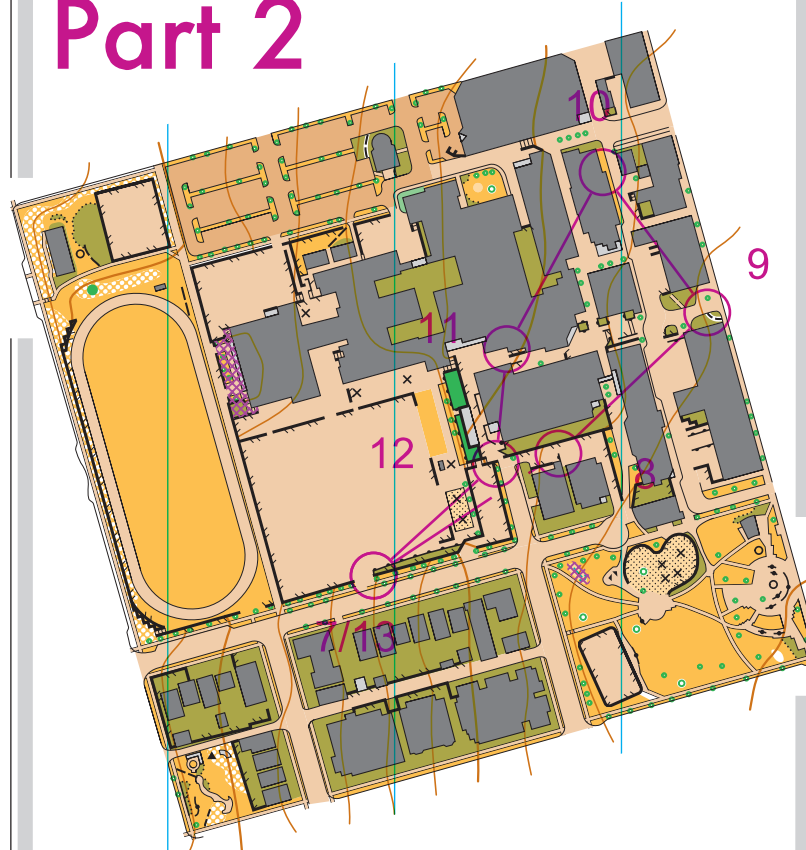

BRITANNIA 1:4000

Expert AXBYCZ

Part 1

Farsta (Open)			
Expert AXBYCZ -1	2.5 km		
----- 55 m -----> Δ			
1	31	↗	┌
2	41	↗	⤴
3	38	↘	○

4	32	■	┌
5	50	◇	┌
6	40	↓	↑
7	31	↗	┌

BRITANNIA 1:4000

Expert AXBYCZ

Part 2

Farsta (Open)			
Expert AXBYCZ -2	2.5 km		
8	34	↗	┌
9	44	↘	└
10	32	■	┌
11	46	■	┌
12	42	↗	┌

13	31	↗	┌
----	----	---	---

BRITANNIA 1:4000

Expert AXBYCZ

Part 3

Farsta (Open)				
Expert AXBYCZ -3	2.5 km			
14	37	↓	↑	○
15	51	■	┌	
16	32	■	┌	
17	48	■	┌	
18	39	■	↗	

19	49	↑	↓	○
20	31	↗	┌	
○ <		125 m	> ○	