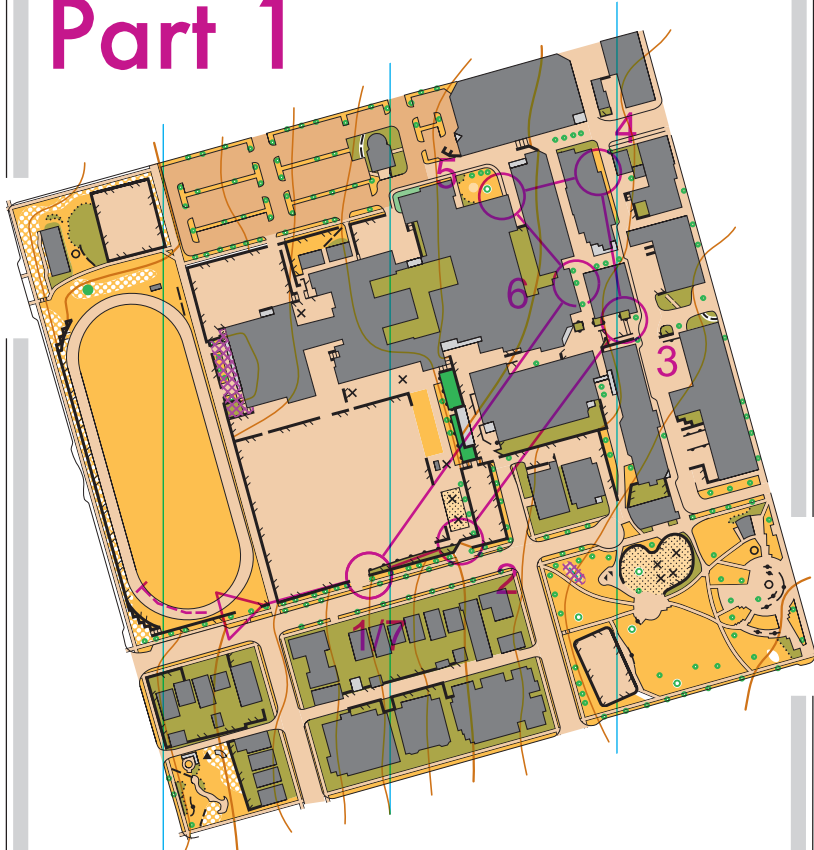

BRITANNIA 1:4000

Expert AXBYCZ

Part 1

Farsta (Open)			
Expert AXBYCZ -1	2.5 km		
----- 55 m -----> Δ			
1	31	↗	┌
2	41	↗	⤴
3	38	↘	○

4	32	■	┌
5	50	◇	┌
6	40	↓	↑
7	31	↗	┌

BRITANNIA 1:4000

Expert AXBYCZ

Part 2

Farsta (Open)			
Expert AXBYCZ -2	2.5 km		
8	34	↗	┌
9	44	↘	└
10	32	■	┌
11	46	■	┌
12	42	↗	┌

13	31	↗	┌
----	----	---	---

BRITANNIA 1:4000

Expert AXBYCZ

Part 3

Farsta (Open)				
Expert AXBYCZ -3	2.5 km			
14	37	↓	↑	○
15	51	■	┌	
16	32	■	┌	
17	48	■	┌	
18	39	■	↗	

19	49	↑	↓	○
20	31	↗	┌	
○ <		125 m	> ○	