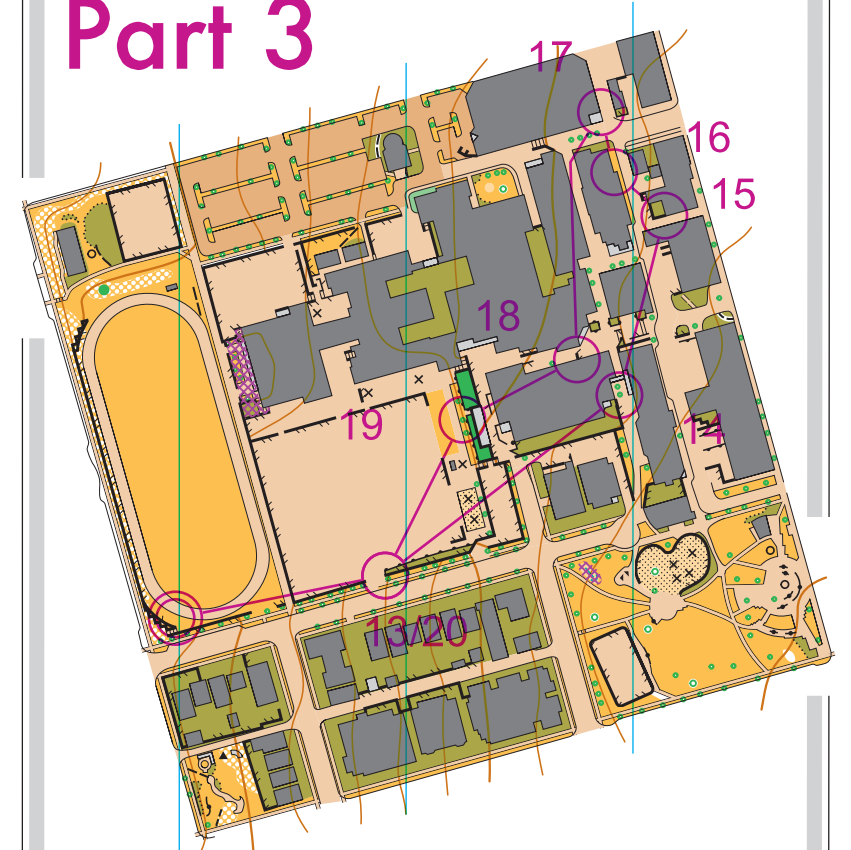

BRITANNIA 1:4000

Expert AXBYCZ

Part 1

Farsta (Open)			
Expert AXBYCZ -1	2.5 km		
----- 55 m -----> Δ			
1	31	↗	┌
2	41	↗	⤴
3	38	↘	○

4	32	■	┌
5	50	◇	┌
6	40	↓	↑
7	31	↗	┌

BRITANNIA 1:4000

Expert AXBYCZ

Part 2

Farsta (Open)			
Expert AXBYCZ -2	2.5 km		
8	34	↗	┌
9	44	↘	└
10	32	■	┌
11	46	■	┌
12	42	↗	┌

13	31	↗	┌
----	----	---	---

BRITANNIA 1:4000

Expert AXBYCZ

Part 3

Farsta (Open)				
Expert AXBYCZ -3	2.5 km			
14	37	↓	↑	○
15	51	■	┌	
16	32	■	┌	
17	48	■	┌	
18	39	■	↗	

19	49	↑	↓	○
20	31	↗	┌	
○ <		125 m	> ○	