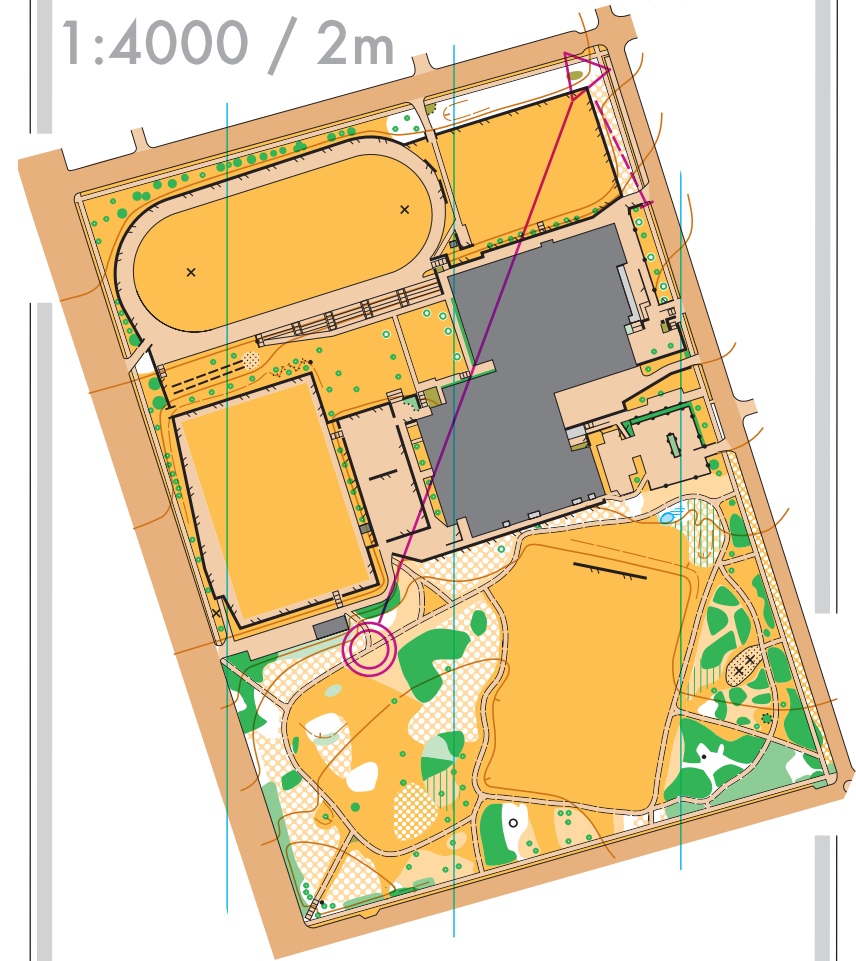

2C

www.condes.net 9.7.25 Greater Vancouver Orienteering Club
Oak Park Sprint Camp

OAK MEADOWS

1:4000 / 2m

Oak Park Sprint Camp

3A	0.4 km	
--- 75 m ---> Δ		
▷		◁
1	41	◁
○	50 m	◎

3A

www.condes.net 9.7.25 Greater Vancouver Orienteering Club
Oak Park Sprint Camp

OAK MEADOWS

1:4000 / 2m

Oak Park Sprint Camp

3B	0.4 km	
--- 75 m ---> Δ		
▷		◁
1	42	◁
○	85 m	◎

3B

www.condes.net 9.7.25 Greater Vancouver Orienteering Club
Oak Park Sprint Camp

OAK MEADOWS

1:4000 / 2m

Oak Park Sprint Camp

3C	0.4 km	
--- 75 m ---> Δ		
▷		◁
○	325 m	◎

3C

www.condes.net 9.7.25 Greater Vancouver Orienteering Club
Oak Park Sprint Camp

OAK MEADOWS

1:4000 / 2m

Oak Park Sprint Camp

4A 0.4 km