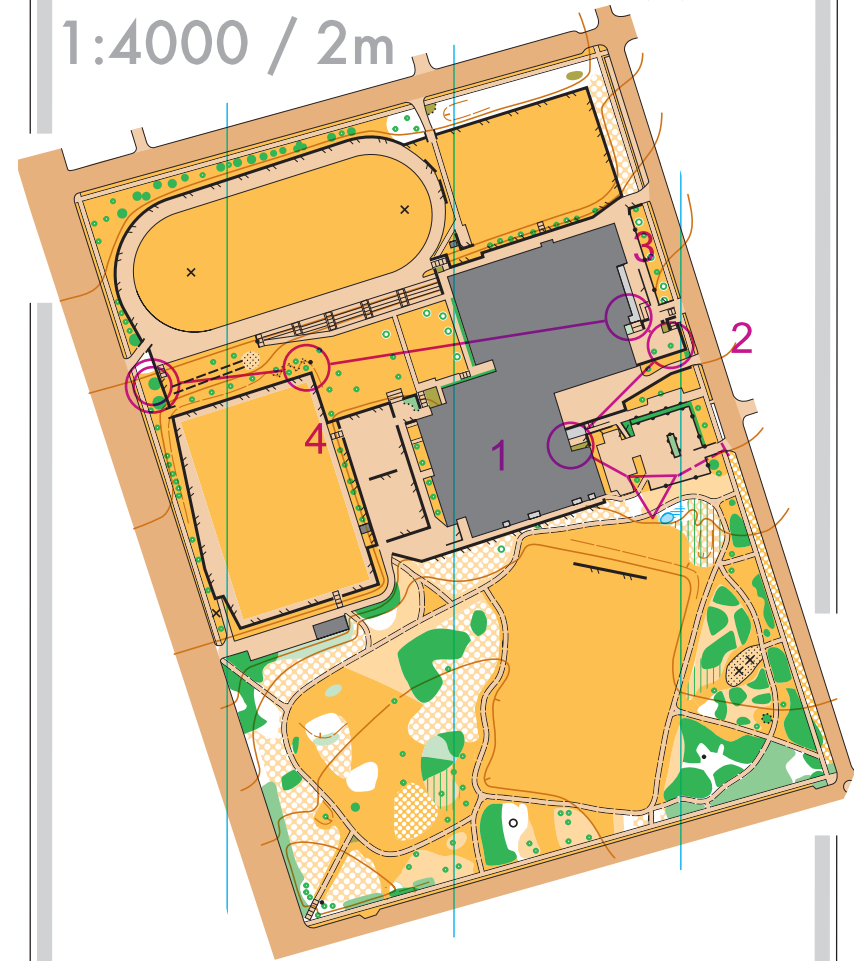

OAK MEADOWS

1:4000 / 2m

Oak Park Sprint Camp

5C 0.4 km

--- 45 m ---> Δ

▷			↗		┌
1	38		▨		○
2	39	→	↑		○

3	47		■		┐
4	53	||	↑		○
○		80 m			◎

5C

www.condes.net 9.7.25 Greater Vancouver Orienteering Club
Oak Park Sprint Camp