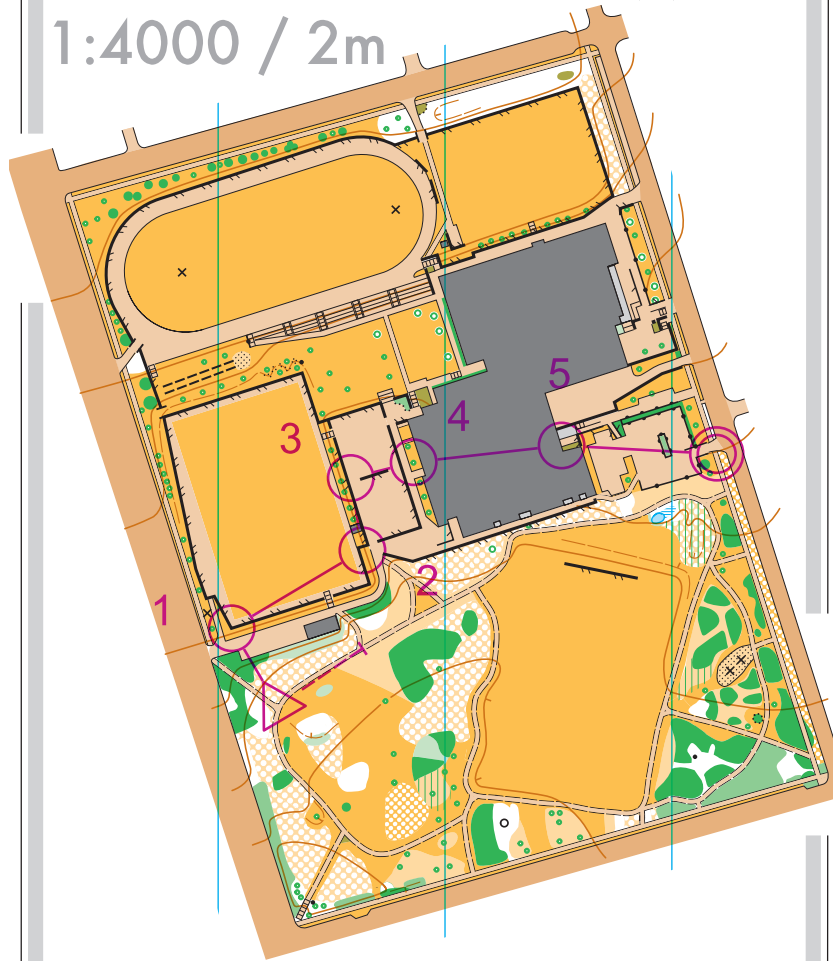

--- 55 m ---> Δ

▷		↗	↘	
1	46	↗		└
2	43	↗		└

3	44		↑		○
4	42	■			└
5	45	↗			└
○	<	60 m	>	◎	

4A

www.condes.net 9.7.25 Greater Vancouver Orienteering Club
Oak Park Sprint Camp

OAK MEADOWS

1:4000 / 2m

Oak Park Sprint Camp

4B 0.4 km

--- 55 m ---> Δ

▷		↗	↘	
1	46	↗		└
2	41	↗		└

3	43	↗		└	○
4	44		↑		└
5	38	▨			└
○	<	80 m	>	◎	

4B

www.condes.net 9.7.25 Greater Vancouver Orienteering Club
Oak Park Sprint Camp

OAK MEADOWS

1:4000 / 2m