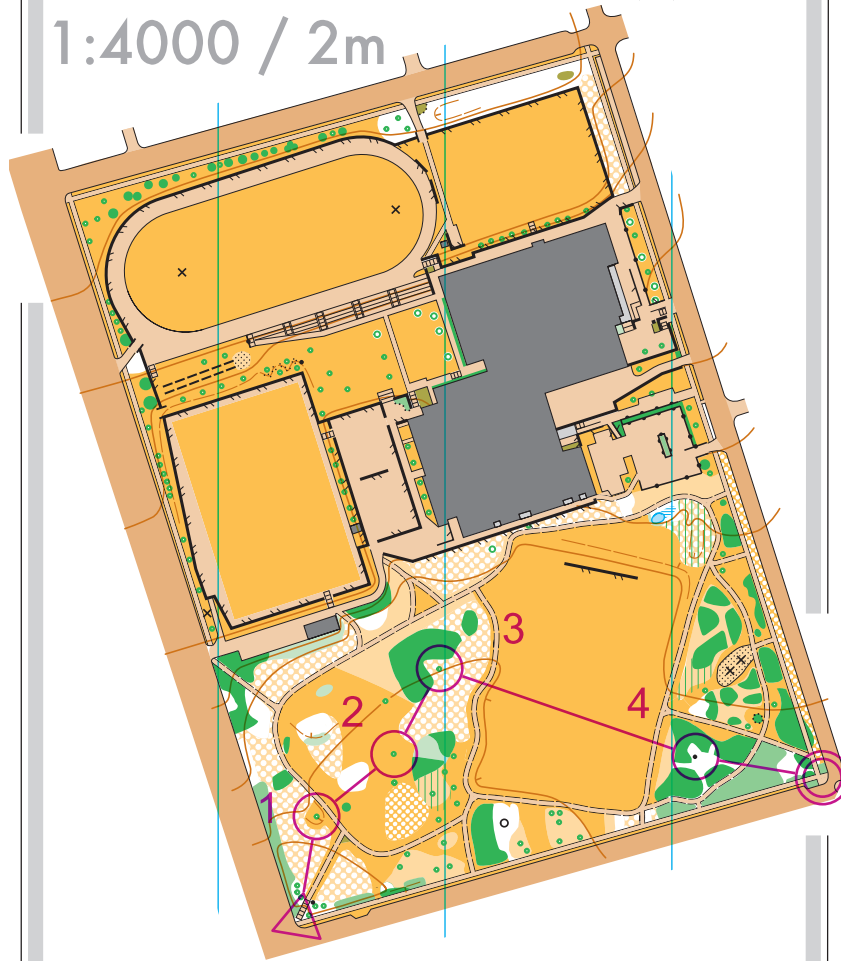

OAK MEADOWS

1:4000 / 2m

Oak Park Sprint Camp

1A		0.4 km		
▷		↗		
1	31	↑	⊗	○
2	32	↑		○
3	33	○		○

4	34	▲		○
○	<	70 m	>	◎

1A

www.condes.net 9.7.25 Greater Vancouver Orienteering Club
Oak Park Sprint Camp

OAK MEADOWS

1:4000 / 2m

Oak Park Sprint Camp

1B		0.4 km		
▷		↗		
1	60	↑		○
2	59	↑		○
3	32	↑		○

4	34	▲		○
○	<	70 m	>	◎

1B

www.condes.net 9.7.25 Greater Vancouver Orienteering Club
Oak Park Sprint Camp

OAK MEADOWS

1:4000 / 2m

Oak Park Sprint Camp

1C		0.3 km		
▷		↗		
1	59	↑		○
2	33	○		○
3	34	▲		○

○	<	70 m	>	◎
---	---	------	---	---

1C

www.condes.net 9.7.25 Greater Vancouver Orienteering Club
Oak Park Sprint Camp

OAK MEADOWS

1:4000 / 2m