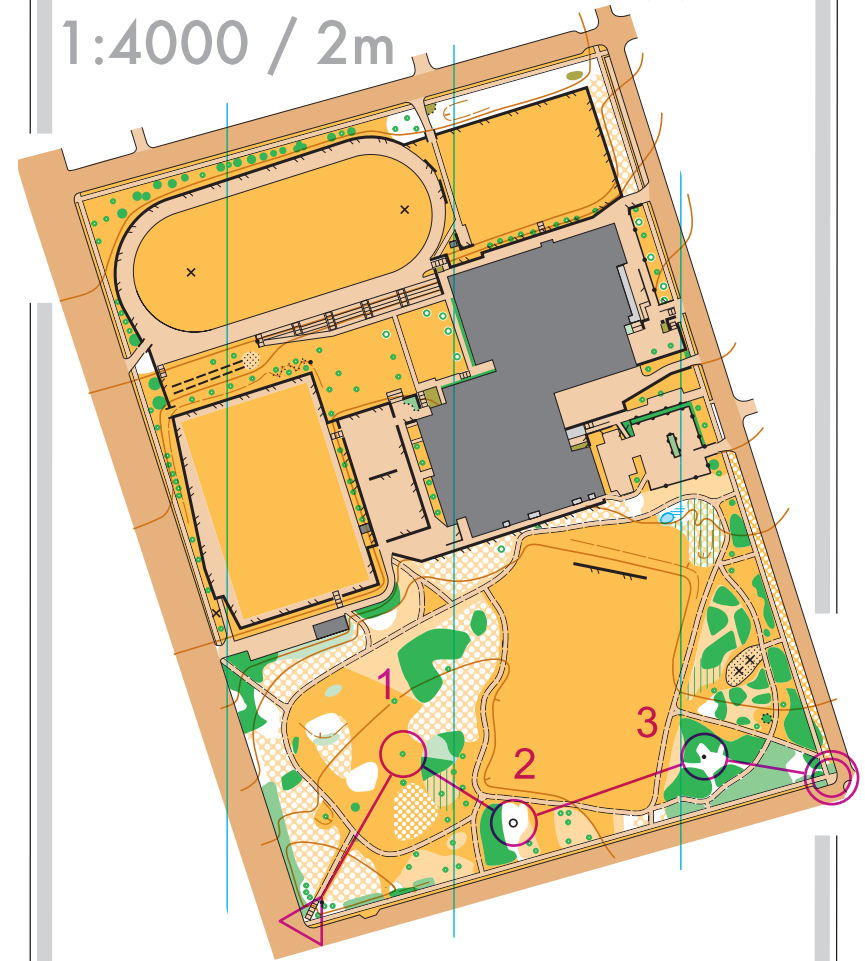

OAK MEADOWS

1:4000 / 2m

Oak Park Sprint Camp

1A		0.4 km		
▷		↗		
1	31	↑	⊗	○
2	32	↑		○
3	33	○		○

4	34	▲		○
○	<	70 m	>	◎

1A

www.condes.net 9.7.25 Greater Vancouver Orienteering Club
Oak Park Sprint Camp

OAK MEADOWS

1:4000 / 2m

Oak Park Sprint Camp

1B		0.4 km		
▷		↗		
1	60	↑		○
2	59	↑		○
3	32	↑		○

4	34	▲		○
○	<	70 m	>	◎

1B

www.condes.net 9.7.25 Greater Vancouver Orienteering Club
Oak Park Sprint Camp

OAK MEADOWS

1:4000 / 2m

Oak Park Sprint Camp

1C		0.3 km		
▷		↗		
1	59	↑		○
2	33	○		○
3	34	▲		○

○	<	70 m	>	◎
---	---	------	---	---

1C

www.condes.net 9.7.25 Greater Vancouver Orienteering Club
Oak Park Sprint Camp

OAK MEADOWS

1:4000 / 2m