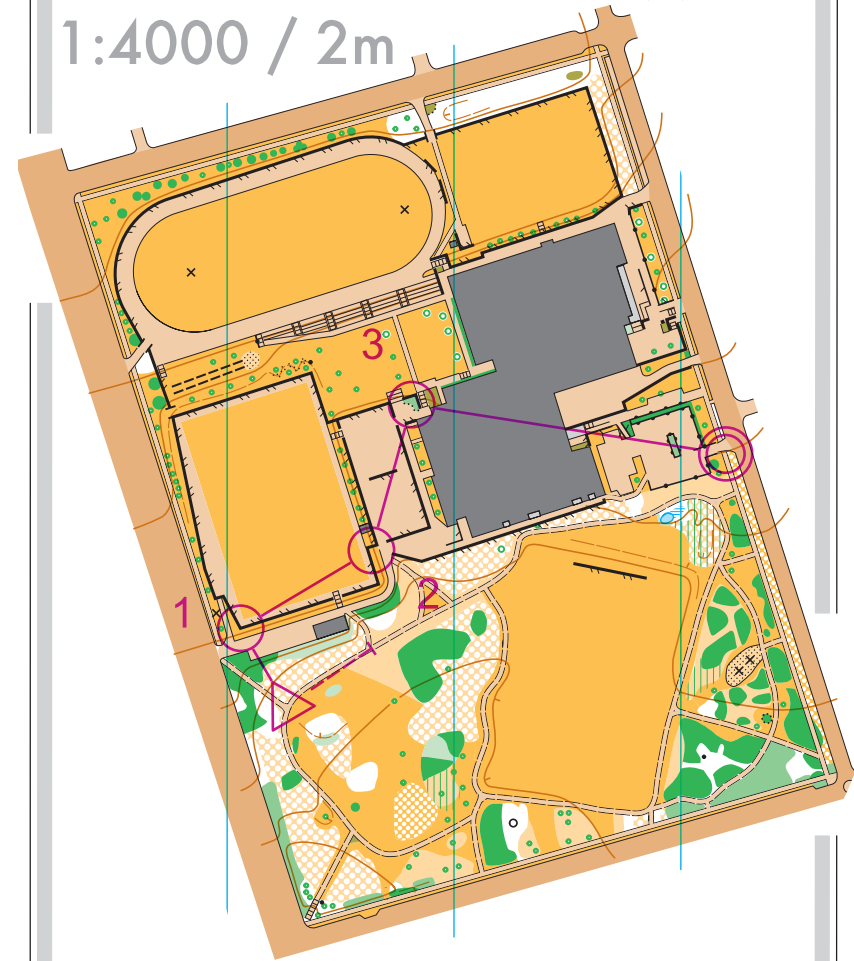

--- 55 m ---> Δ

▷		↗	↘	
1	46	↗		└
2	43	↗		└

3	44		↑		○
4	42	■			└
5	45	↗			└
○	<	60 m	>	◎	

4A

www.condes.net 9.7.25 Greater Vancouver Orienteering Club
Oak Park Sprint Camp

OAK MEADOWS

1:4000 / 2m

Oak Park Sprint Camp

4B 0.4 km

--- 55 m ---> Δ

▷		↗	↘	
1	46	↗		└
2	41	↗		└

3	43	↗		└	○
4	44		↑		└
5	38	▨			└
○	<	80 m	>	◎	

4B

www.condes.net 9.7.25 Greater Vancouver Orienteering Club
Oak Park Sprint Camp

OAK MEADOWS

1:4000 / 2m

Oak Park Sprint Camp

4C 0.4 km

--- 55 m ---> Δ

▷		↗	↘	
1	46	↗		└
2	41	↗		└

3	54	⊗		○
○	<	175 m	>	◎

4C

www.condes.net 9.7.25 Greater Vancouver Orienteering Club
Oak Park Sprint Camp

OAK MEADOWS