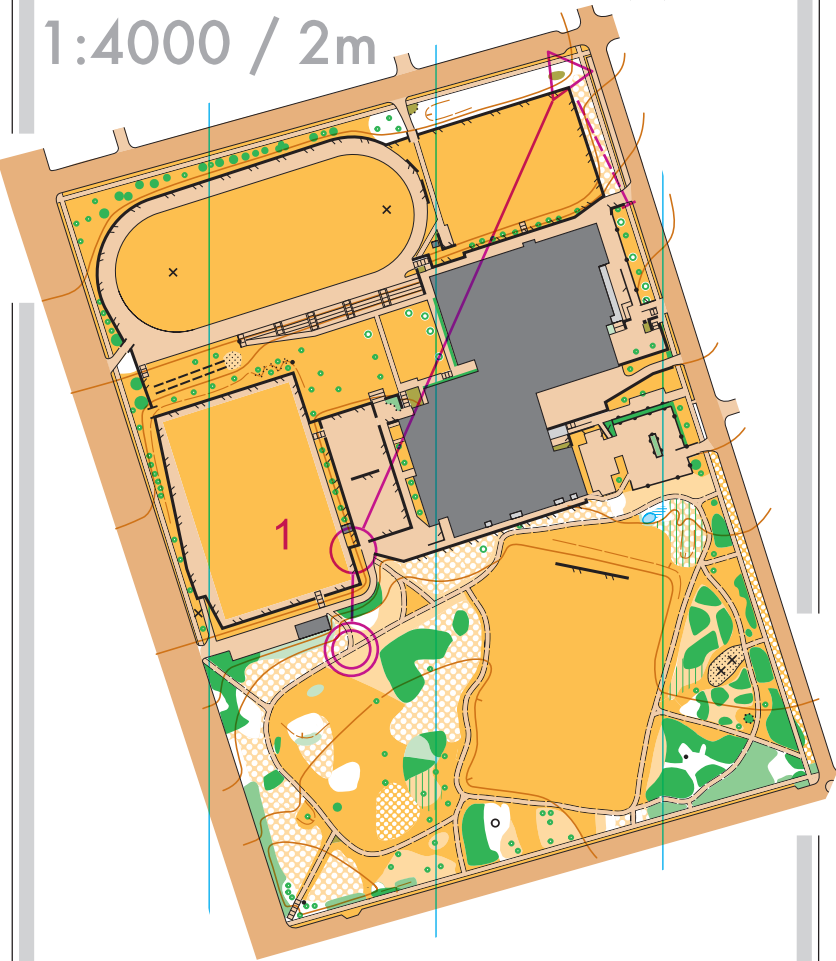

OAK MEADOWS

1:4000 / 2m

Oak Park Sprint Camp

2B 0.4 km

--- 45 m ---> Δ

▷		∕	∕	∕		
1	35	↑	⊗			○
2	36		⊗			○

3	45		↗			└
4	39	→	↑			○
○	<	75 m	>	◎		

2B

www.condes.net 9.7.25 Greater Vancouver Orienteering Club
Oak Park Sprint Camp

OAK MEADOWS

1:4000 / 2m

Oak Park Sprint Camp

2C 0.3 km

--- 45 m ---> Δ

▷		∕	∕	∕		
1	35	↑	⊗			○
2	36		⊗			○

3	37	→	↑			○
4	40		■			┐
○	<	35 m	>	◎		

2C

www.condes.net 9.7.25 Greater Vancouver Orienteering Club
Oak Park Sprint Camp

OAK MEADOWS

1:4000 / 2m

Oak Park Sprint Camp

3A	0.4 km	
--- 75 m ---> Δ		
▷		◁
1	41	◁
○	50 m	◎

3A

www.condes.net 9.7.25 Greater Vancouver Orienteering Club
Oak Park Sprint Camp