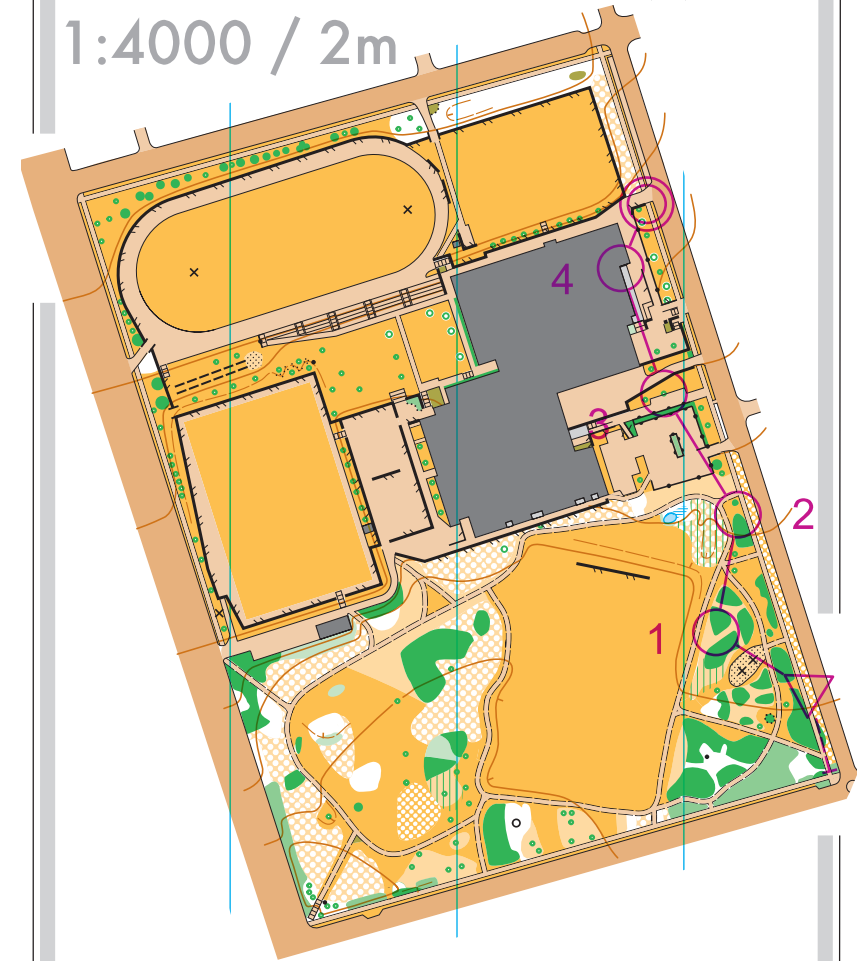

OAK MEADOWS

1:4000 / 2m

Oak Park Sprint Camp

2B 0.4 km

--- 45 m ---> Δ

▷		∕	∕	∕		
1	35	↑	⊗			○
2	36		⊗			○

3	45		↗			└
4	39	→	↑			○
○	<	75 m	>	◎		

2B

www.condes.net 9.7.25 Greater Vancouver Orienteering Club
Oak Park Sprint Camp

OAK MEADOWS

1:4000 / 2m

Oak Park Sprint Camp

2C 0.3 km

--- 45 m ---> Δ

▷		∕	∕	∕		
1	35	↑	⊗			○
2	36		⊗			○

3	37	→	↑			○
4	40		■			┐
○	<	35 m	>	◎		