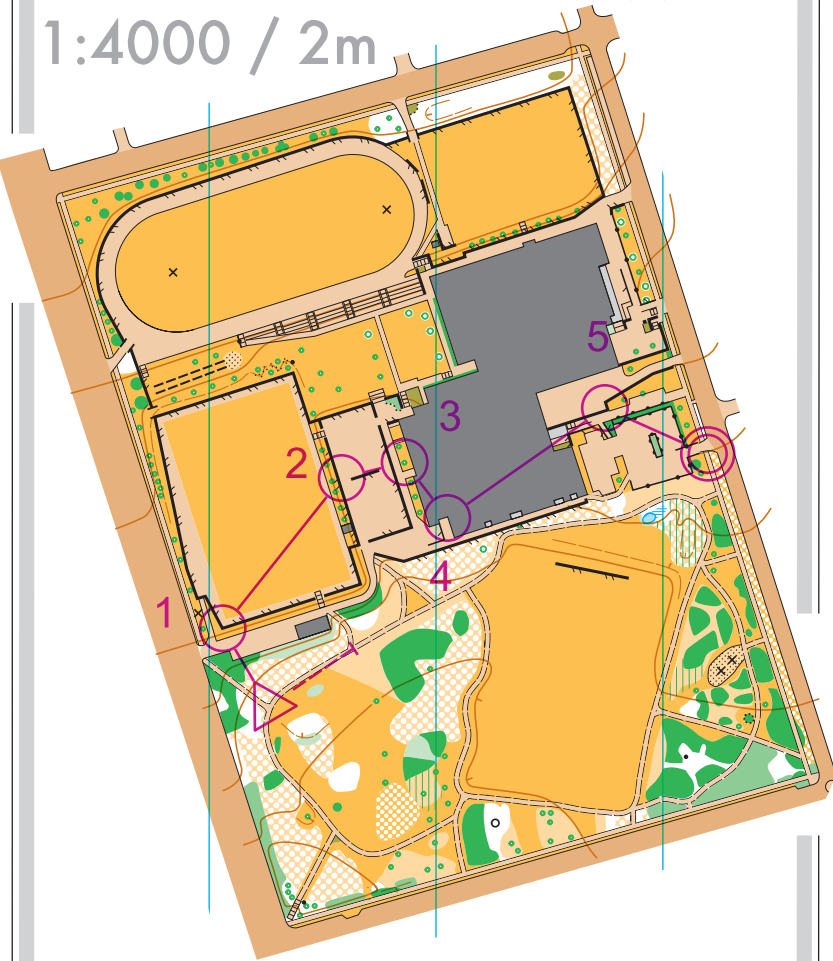

OAK MEADOWS

1:4000 / 2m

Oak Park Sprint Camp

3B	0.4 km	
--- 75 m ---> Δ		
▷		◁
1	42	◁
○	85 m	◎

3B

www.condes.net 9.7.25 Greater Vancouver Orienteering Club
Oak Park Sprint Camp

OAK MEADOWS

1:4000 / 2m

Oak Park Sprint Camp

3C	0.4 km	
--- 75 m ---> Δ		
▷		◁
○	325 m	◎

3C

www.condes.net 9.7.25 Greater Vancouver Orienteering Club
Oak Park Sprint Camp

OAK MEADOWS

1:4000 / 2m

Oak Park Sprint Camp

4A 0.4 km

--- 55 m ---> Δ

▷		↗	↘	
1	46	↗		└
2	43	↗		└

3	44		↑		○
4	42	■			└
5	45	↗			└
○	<	60 m	>	◎	

4A

www.condes.net 9.7.25 Greater Vancouver Orienteering Club
Oak Park Sprint Camp

OAK MEADOWS

1:4000 / 2m

Oak Park Sprint Camp