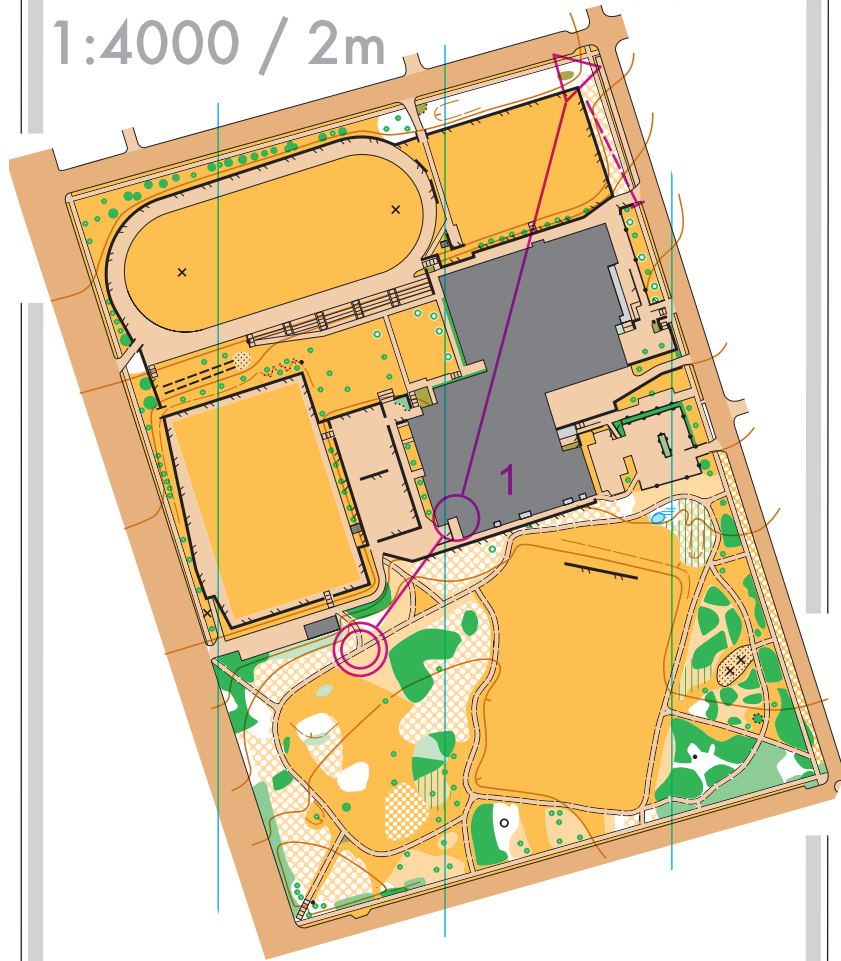

www.condes.net 9.7.25 Greater Vancouver Orienteering Club
Oak Park Sprint Camp

OAK MEADOWS

1:4000 / 2m

Oak Park Sprint Camp

2C 0.3 km

--- 45 m ---> Δ

▷		∕	∕	∕		
1	35	↑	⊗			○
2	36		⊗			○

3	37	→	↑			○
4	40		■			┐
○	<	35 m	>	◎		

2C

www.condes.net 9.7.25 Greater Vancouver Orienteering Club
Oak Park Sprint Camp

OAK MEADOWS

1:4000 / 2m

Oak Park Sprint Camp

3A	0.4 km	
--- 75 m ---> Δ		
▷		◁
1	41	◁
○	50 m	◎

3A

www.condes.net 9.7.25 Greater Vancouver Orienteering Club
Oak Park Sprint Camp

OAK MEADOWS

1:4000 / 2m

Oak Park Sprint Camp

3B	0.4 km	
--- 75 m ---> Δ		
▷		◁
1	42	◁
○	85 m	◎

3B

www.condes.net 9.7.25 Greater Vancouver Orienteering Club
Oak Park Sprint Camp

OAK MEADOWS

1:4000 / 2m