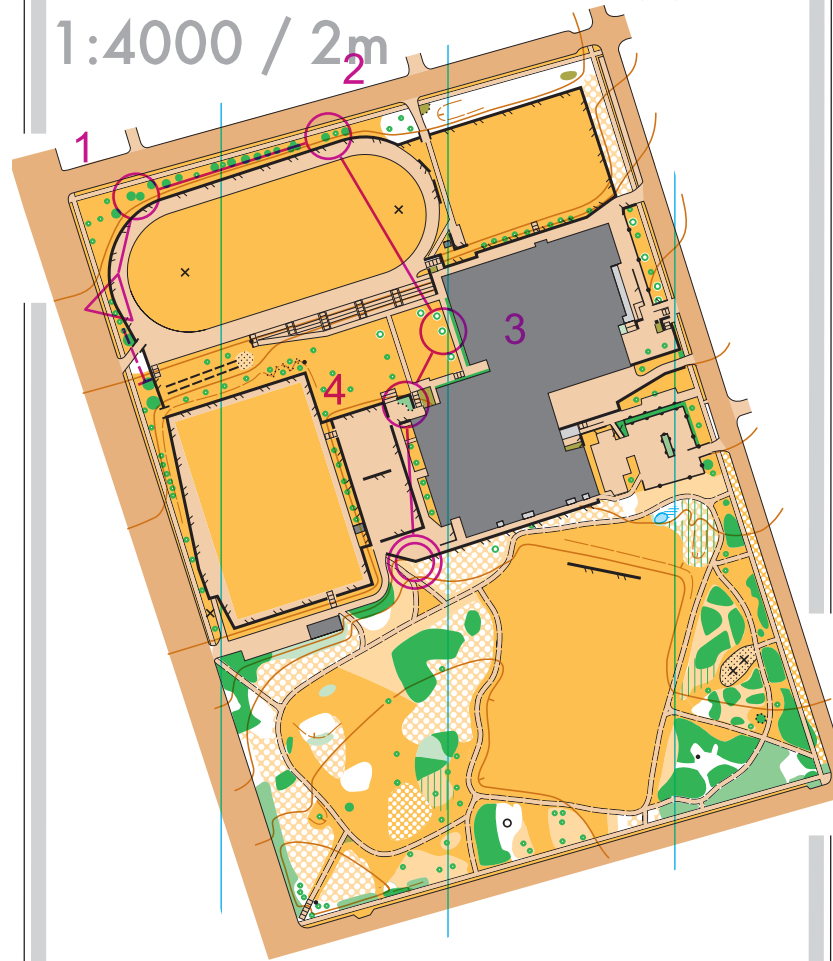

5C

www.condes.net 9.7.25 Greater Vancouver Orienteering Club
Oak Park Sprint Camp

OAK MEADOWS

1:4000 / 2m

Oak Park Sprint Camp

6A 0.5 km

--- 45 m --->△

▷		↑	⬆		○
1	52		⬆	⬆	⊖
2	50	←	⬆		○

3	55		⬆		○
4	56		■		>
5	54	⊘			○
○	<	85 m			>◎

6A

www.condes.net 9.7.25 Greater Vancouver Orienteering Club
Oak Park Sprint Camp

OAK MEADOWS

1:4000 / 2m

Oak Park Sprint Camp

6B 0.5 km

--- 45 m --->△