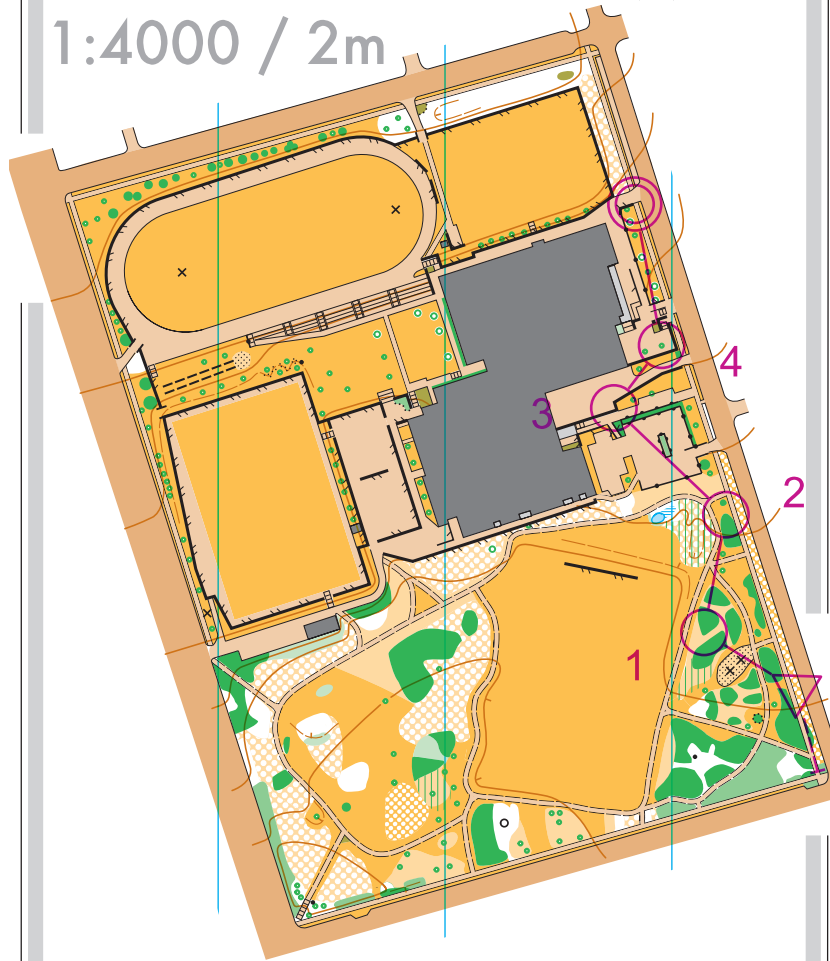

Oak Park Sprint Camp

1C		0.3 km		
▷		↗		
1	59	↑		○
2	33	○		○
3	34	▲		○

○	<	70 m	>	◎
---	---	------	---	---

1C

www.condes.net 9.7.25 Greater Vancouver Orienteering Club
Oak Park Sprint Camp

OAK MEADOWS

1:4000 / 2m

Oak Park Sprint Camp

2A 0.4 km

--- 45 m ---> Δ

▷		∕	∕	∕		
1	35	↑	⊗			○
2	36		⊗			○

3	38		▨			└
4	39	→	↑			○
5	40		■			┐
○	<	35 m	>	◎		

2A

www.condes.net 9.7.25 Greater Vancouver Orienteering Club
Oak Park Sprint Camp

OAK MEADOWS

1:4000 / 2m

Oak Park Sprint Camp

2B 0.4 km

--- 45 m ---> Δ

▷		∕	∕	∕		
1	35	↑	⊗			○
2	36		⊗			○

3	45		↗			└
4	39	→	↑			○
○	<	75 m	>	◎		

2B

www.condes.net 9.7.25 Greater Vancouver Orienteering Club
Oak Park Sprint Camp

OAK MEADOWS

1:4000 / 2m

Oak Park Sprint Camp

2C 0.3 km

--- 45 m ---> Δ

▷		∕	∕	∕		
1	35	↑	⊗			○
2	36		⊗			○

3	37	→	↑			○
4	40		■			┐
○	<	35 m	>	◎		