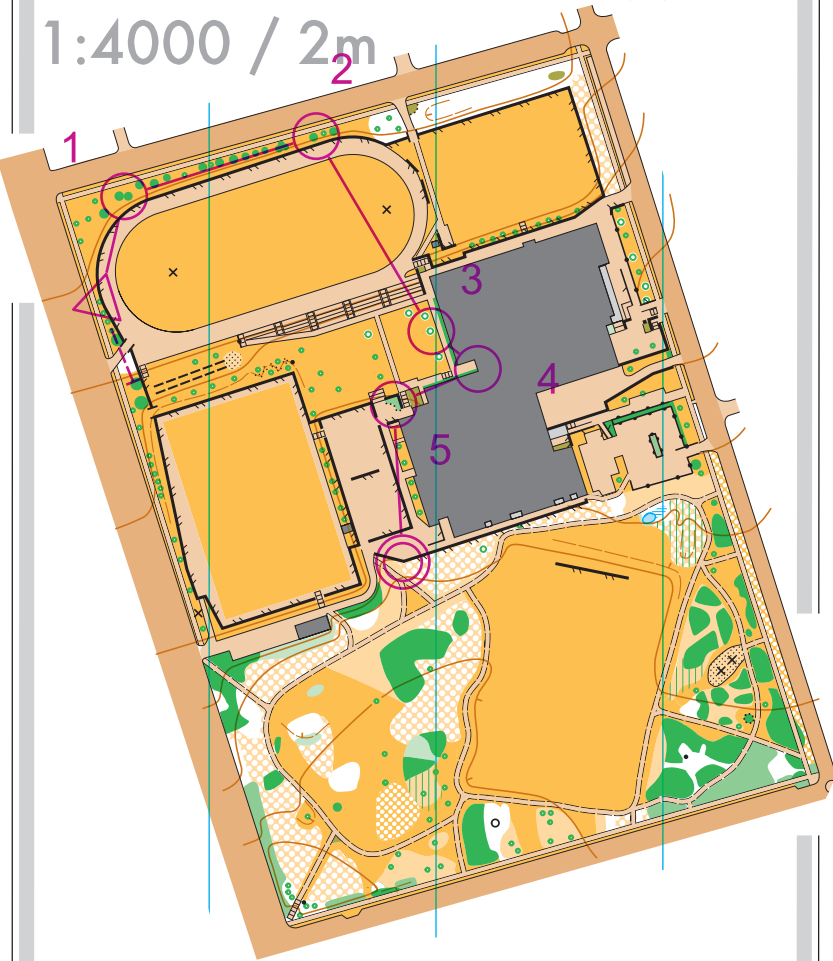

OAK MEADOWS

1:4000 / 2m

Oak Park Sprint Camp

6A 0.5 km

--- 45 m --->△

▷		↑	⬆		○
1	52		⬆	⬆	⊖
2	50	←	⬆		○

3	55	|||	⬆		○
4	56		■		>
5	54	⊘			○
○	<	85 m			>◎

6A

www.condes.net 9.7.25 Greater Vancouver Orienteering Club
Oak Park Sprint Camp