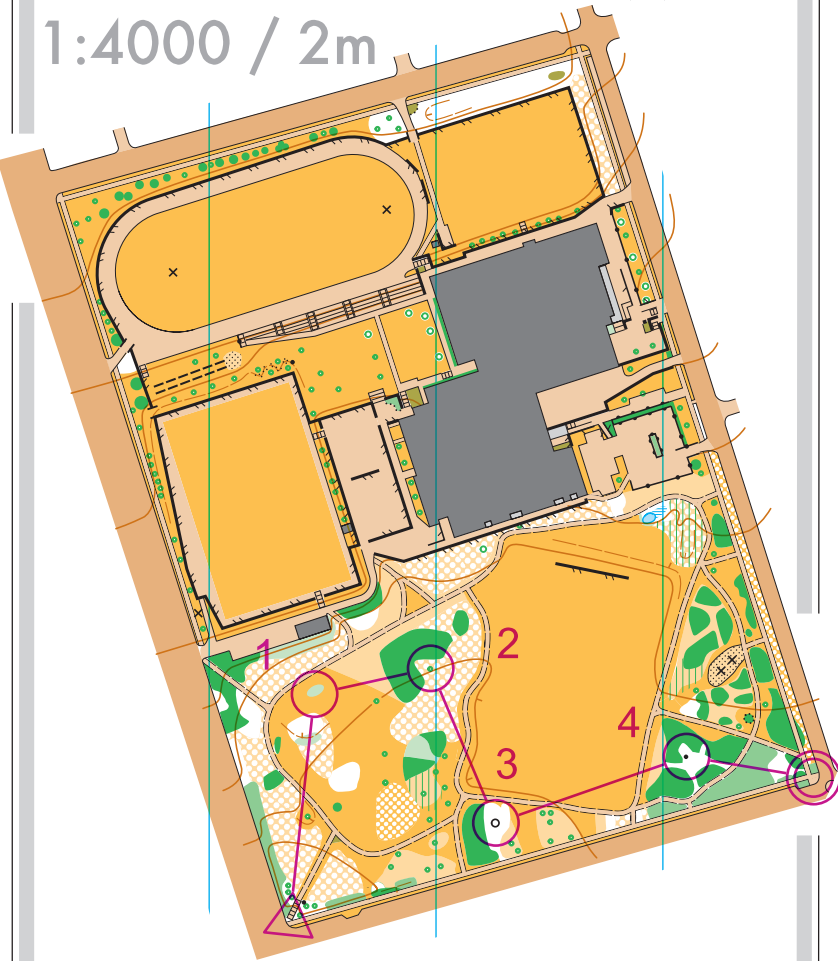

OAK MEADOWS

1:4000 / 2m

Oak Park Sprint Camp

1A		0.4 km		
▷		↗		
1	31	↑	⊗	○
2	32	↑		○
3	33	○		○

4	34	▲		○
○	<	70 m	>	◎

1A

www.condes.net 9.7.25 Greater Vancouver Orienteering Club
Oak Park Sprint Camp

OAK MEADOWS

1:4000 / 2m

Oak Park Sprint Camp

1B		0.4 km		
▷		↗		
1	60	↑		○
2	59	↑		○
3	32	↑		○

4	34	▲		○
○	<	70 m	>	◎

1B

www.condes.net 9.7.25 Greater Vancouver Orienteering Club
Oak Park Sprint Camp

OAK MEADOWS

1:4000 / 2m

Oak Park Sprint Camp

1C		0.3 km		
▷		↗		
1	59	↑		○
2	33	○		○
3	34	▲		○

○	<	70 m	>	◎
---	---	------	---	---

1C

www.condes.net 9.7.25 Greater Vancouver Orienteering Club
Oak Park Sprint Camp

OAK MEADOWS

1:4000 / 2m