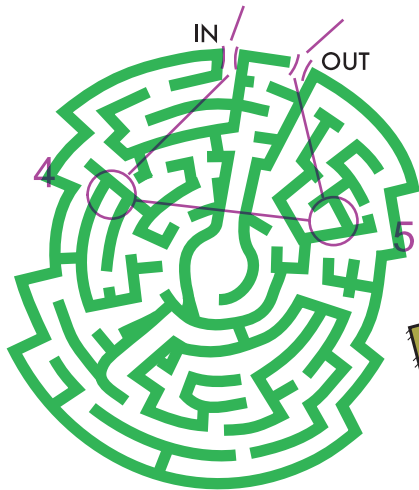

# VAN DUSEN GARDENS

1:4000, 2m contours

Conforms to ISSprOM 2019 (except the maze)

Mapped by B. Smith and M. Rance (2020)

Copyright GVOG 2020

- Gardens - OUT OF BOUNDS
- Service area - OUT OF BOUNDS
- Impassable veg. - DO NOT CROSS
- Water - DO NOT CROSS
- Building - DO NOT ENTER
- Retaining wall
- Fountain
- Spring
- Small sculpture
- Big sculpture
- Solar panel

## Part 1

Van Dusen		
Elite - 1	4.0 km	
----- 75 m ----->△		
▷		◊
1 35	▲	○
2 31	∕ ∕ ∕	∕
3 49	⊕	○
○ <      )      > ○		
4 40	∕	⊥
5 43	∕ ∕ ∕	∕

6 54	∕ ∕ ∕	∕		
7 37	↑	∕ ∕ ∕		∕
8 46		∕ ∕ ∕	<	
9 57		∕ ∕ ∕		∕
10 58		∕ ∕ ∕		∕
11 45		∕ ∕ ∕		∕
12 53		■		○
13 32	↖	△		
14 60		△		○

# VAN DUSEN GARDENS

1:4000, 2m contours

Conforms to ISSprOM 2019 (except the maze)

Mapped by B. Smith and M. Rance (2020)

Copyright GVOC 2020

- Gardens - OUT OF BOUNDS
- Service area - OUT OF BOUNDS
- Impassable veg. - DO NOT CROSS
- Water - DO NOT CROSS
- Building - DO NOT ENTER
- Retaining wall
- Fountain
- Spring
- Small sculpture
- Big sculpture
- Solar panel