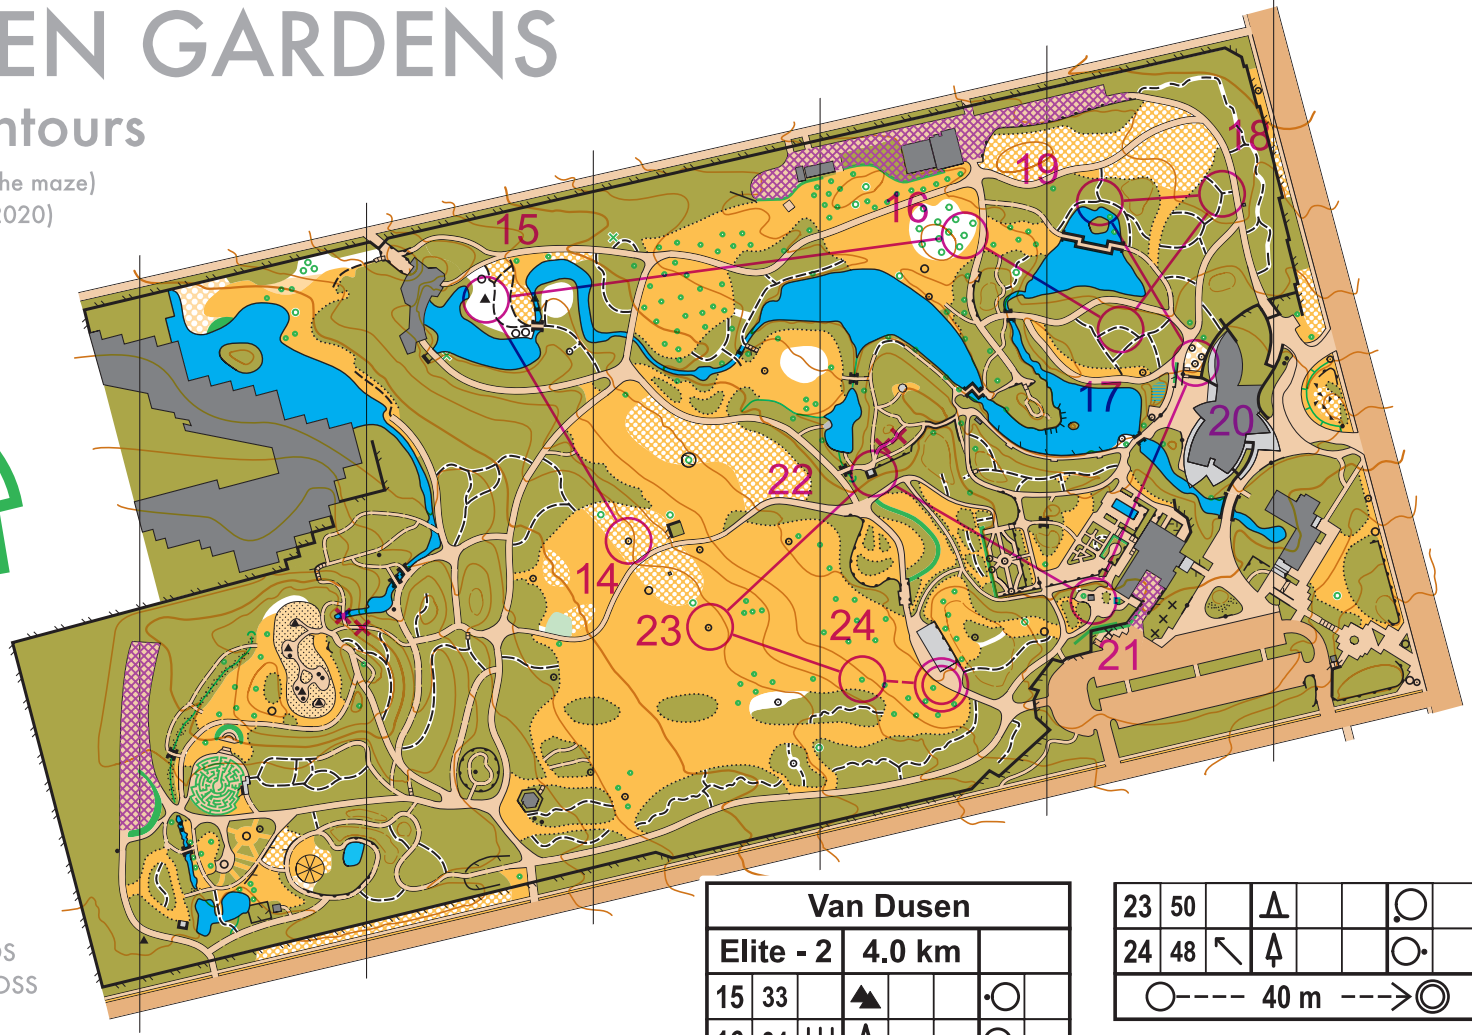

# VAN DUSEN GARDENS

1:4000, 2m contours

Conforms to ISSprOM 2019 (except the maze)

Mapped by B. Smith and M. Rance (2020)

Copyright GVOG 2020

- Gardens - OUT OF BOUNDS
- Service area - OUT OF BOUNDS
- Impassable veg. - DO NOT CROSS
- Water - DO NOT CROSS
- Building - DO NOT ENTER
- Retaining wall
- Fountain
- Spring
- Small sculpture
- Big sculpture
- Solar panel

www.condes.net 9,7,25 Greater Vancouver Orienteering Club  
Sprint Camp Van Dusen Final Final

This race is dedicated to the memory of Dr. George Pugh, who sadly passed away in 2019. George was a huge part of the GVOG community, and always dreamed of racing at Van Dusen.

# VAN DUSEN GARDENS

1:4000, 2m contours

Conforms to ISSprOM 2019 (except the maze)

Mapped by B. Smith and M. Rance (2020)

Copyright GVOC 2020

- Gardens - OUT OF BOUNDS
- Service area - OUT OF BOUNDS
- Impassable veg. - DO NOT CROSS
- Water - DO NOT CROSS
- Building - DO NOT ENTER
- Retaining wall
- Fountain
- Spring
- Small sculpture
- Big sculpture
- Solar panel

VANCOUVER  
SPRINT CAMP XV

This race is dedicated to the memory of Dr. George Pugh, who sadly passed away in 2019. George was a huge part of the GVOC community, and always dreamed of racing at Van Dusen.