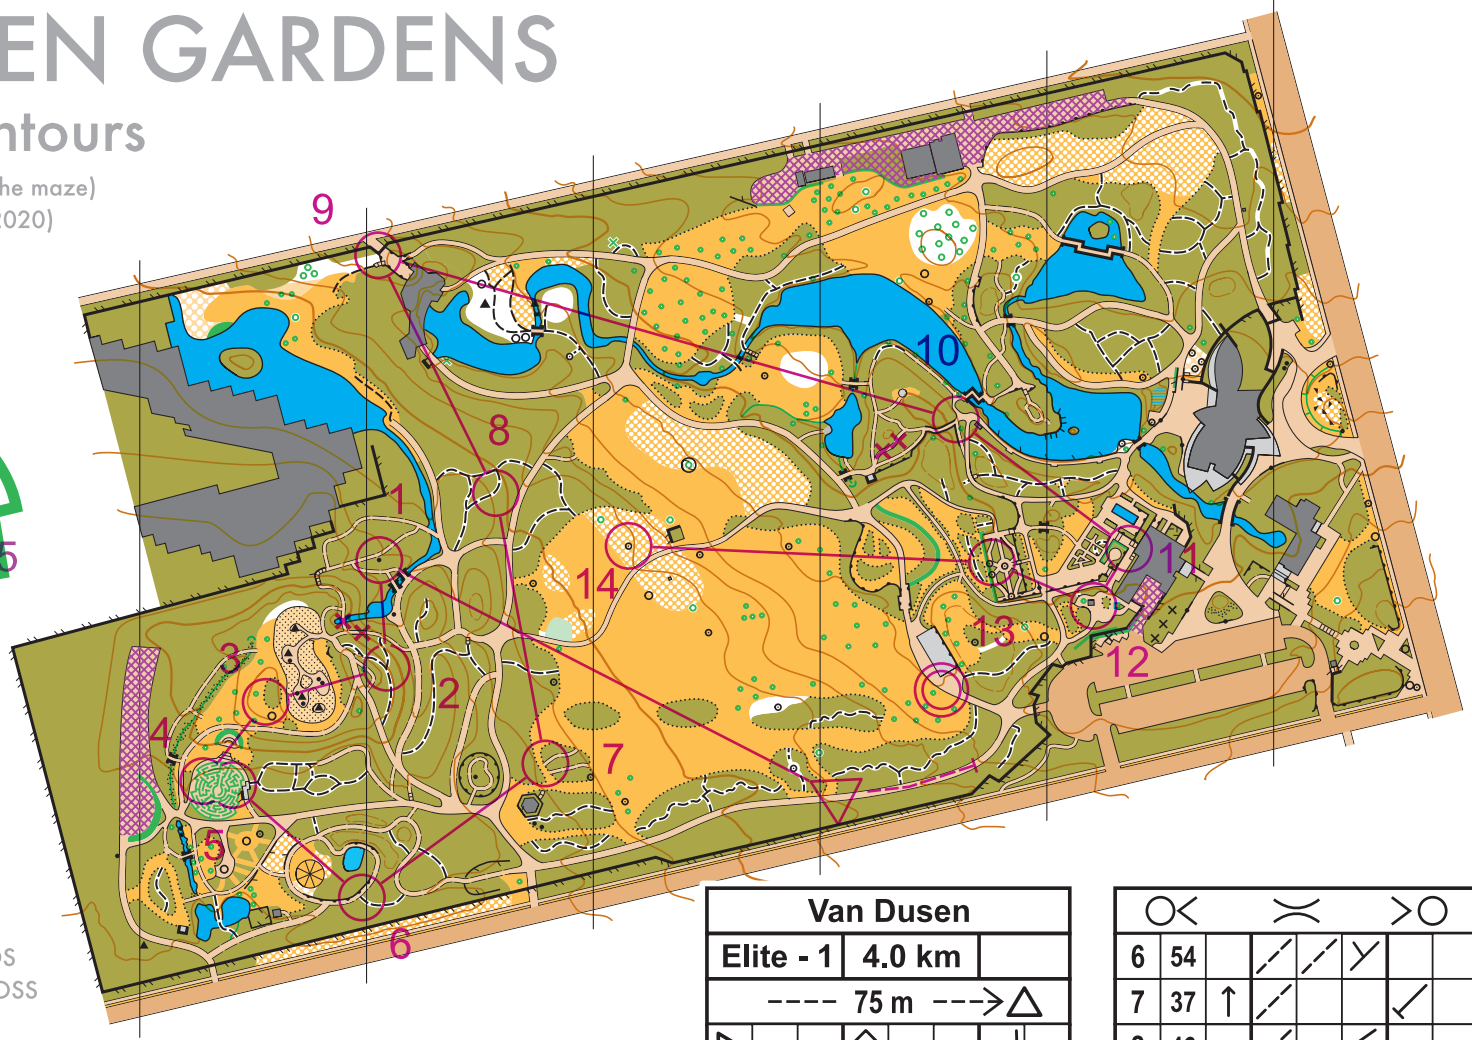

# VAN DUSEN GARDENS

1:4000, 2m contours

Conforms to ISSprOM 2019 (except the maze)

Mapped by B. Smith and M. Rance (2020)

Copyright GVOG 2020

- Gardens - OUT OF BOUNDS
- Service area - OUT OF BOUNDS
- Impassable veg. - DO NOT CROSS
- Water - DO NOT CROSS
- Building - DO NOT ENTER
- Retaining wall
- Fountain
- Spring
- Small sculpture
- Big sculpture
- Solar panel

www.condes.net 9,7,25 Greater Vancouver Orienteering Club  
Sprint Camp Van Dusen Final Final

This race is dedicated to the memory of Dr. George Pugh, who sadly passed away in 2019. George was a huge part of the GVOG community, and always dreamed of racing at Van Dusen.

# VAN DUSEN GARDENS

1:4000, 2m contours

Conforms to ISSprOM 2019 (except the maze)

Mapped by B. Smith and M. Rance (2020)

Copyright GVOC 2020

- Gardens - OUT OF BOUNDS
- Service area - OUT OF BOUNDS
- Impassable veg. - DO NOT CROSS
- Water - DO NOT CROSS
- Building - DO NOT ENTER
- Retaining wall
- Fountain
- Spring
- Small sculpture
- Big sculpture
- Solar panel

VANCOUVER  
SPRINT CAMP XV

This race is dedicated to the memory of Dr. George Pugh, who sadly passed away in 2019. George was a huge part of the GVOC community, and always dreamed of racing at Van Dusen.