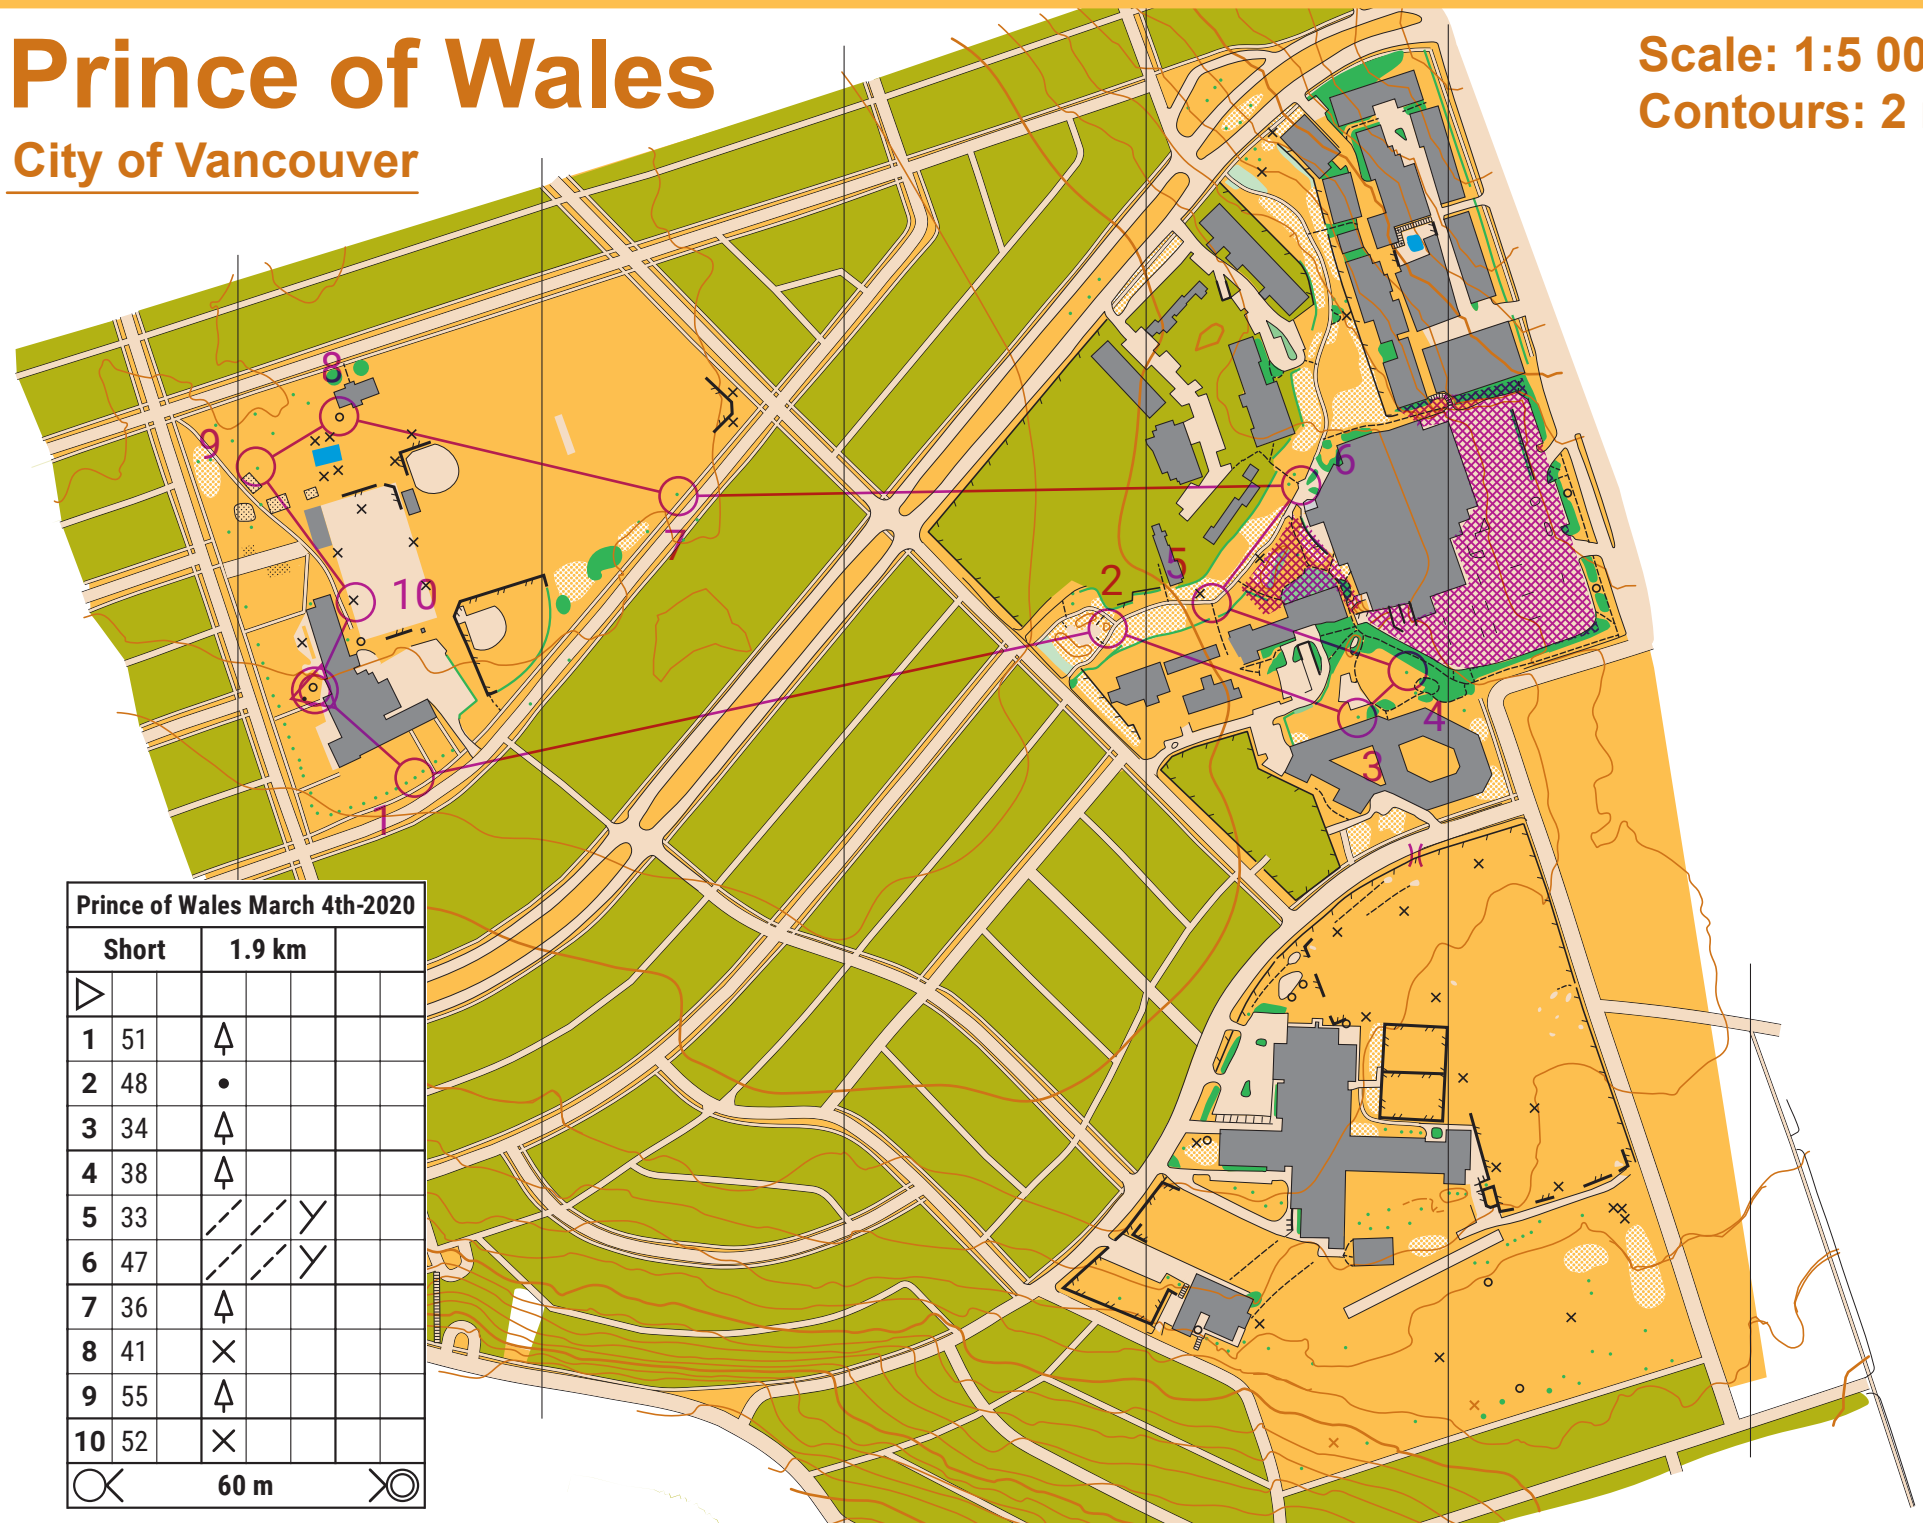

Prince of Wales

City of Vancouver

Scale: 1:5 000
Contours: 2 m

Prince of Wales March 4th-2020

	Short	1.9 km			
▷					
1	51	△			
2	48	•			
3	34	△			
4	38	△			
5	33	— / —	Y		
6	47	— / —	Y		
7	36	△			
8	41	X			
9	55	△			
10	52	X			
○	60 m	○			