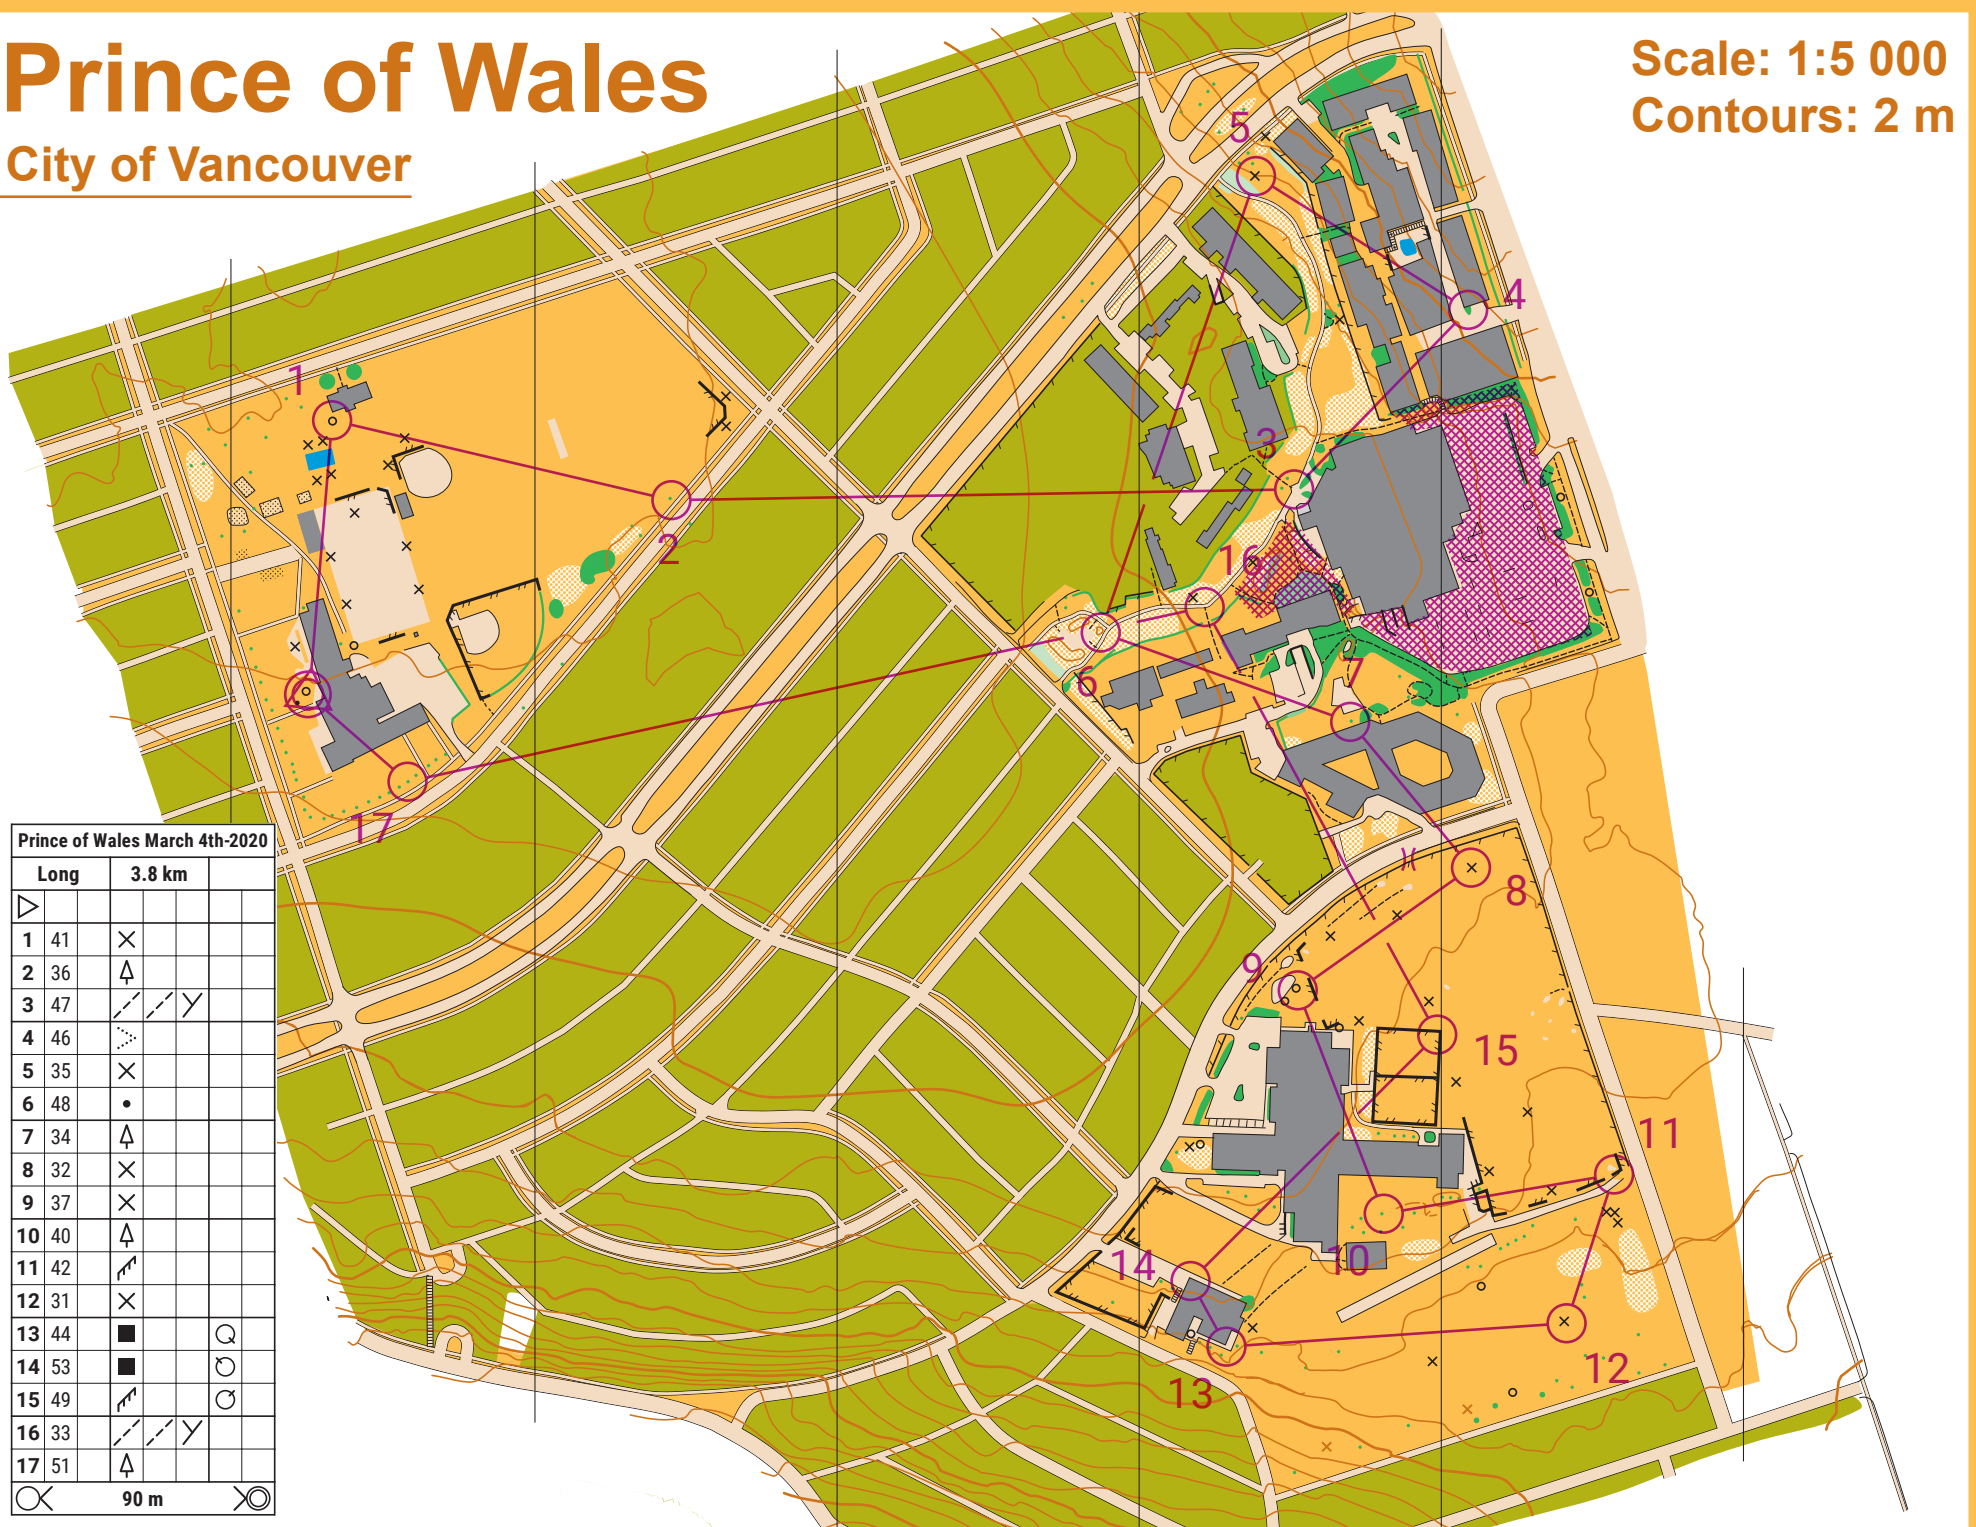

Prince of Wales

City of Vancouver

Scale: 1:5 000
Contours: 2 m

Prince of Wales March 4th-2020

Long	3.8 km		
1 41	×		
2 36	△		
3 47	— / — \		
4 46	· · ·		
5 35	×		
6 48	•		
7 34	△		
8 32	×		
9 37	×		
10 40	△		
11 42	↗		
12 31	×		
13 44	■		Q
14 53	■		Q
15 49	↗		Q
16 33	— / — \		
17 51	△		

90 m