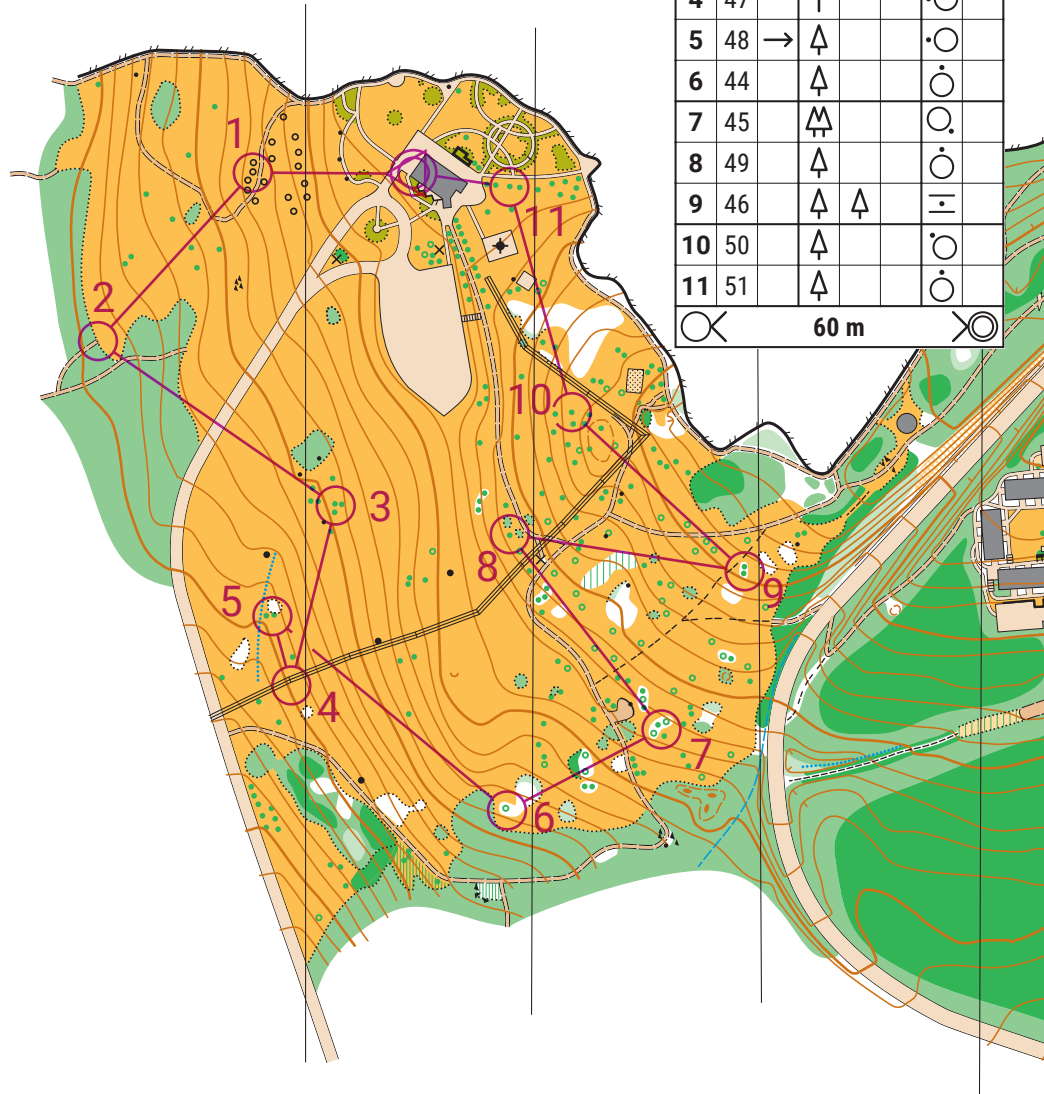

Scale 1:5000
Contours 2.5 m

SFU Wet Feb 26 2020				
Two Flags - one yellow, one reflective				
Loop 2		1.6 km		
▷				
1	42	○		•○
2	41	/	↗	∟
3	43	↑	△	○•
4	47	⊥		•○
5	48	→	△	•○
6	44	△		○•
7	45	⊥		○•
8	49	△		○•
9	46	△	△	•
10	50	△		○•
11	51	△		○•
		60 m		

Man made features such as park benches are not on the map